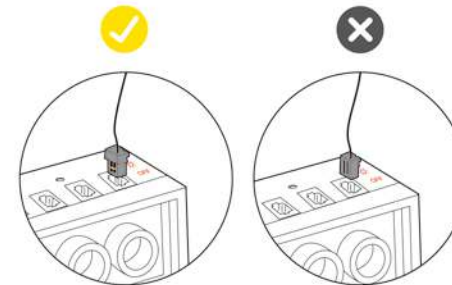

LED components are delicate, so please take extra care when installing, no hard pulling, no bending or shaking.

Hide the spare wire under the bricks: when installing, please make sure that the wire is laid between two studs of the bricks, but not pressed by the bricks directly.

Connectors can be plugged into ports of the expansion board in only one certain way. Make sure its direction is correct before plugging.

Tips: if the connector doesn't fit easily into a port, don't force it.