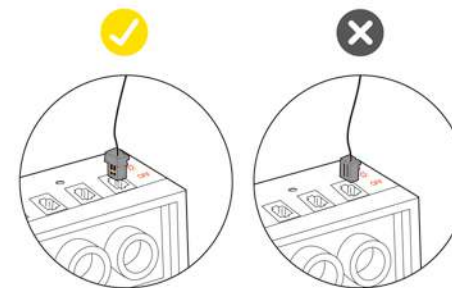

LED components are delicate, so please take extra care when installing, no hard pulling, no bending or shaking.

Hide the spare wire under the bricks: when installing, please make sure that the wire is laid between two studs of the bricks, but not pressed by the bricks directly.

Connectors can be plugged into ports of the expansion board in only one certain way. Make sure its direction is correct before plugging.

Tips: if the connector doesn't fit easily into a port, don't force it.