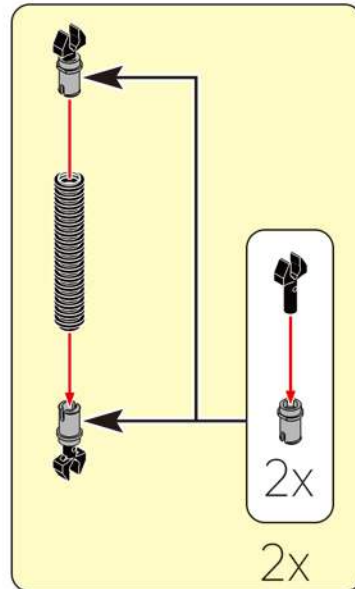

252

Loose
 Tight

The length of the hose can be cut to the required length with scissors.

1:1 4.2cm/1.65in

JOY MAKES BRILLIANCE.

Embrace Relaxation Embrace Joy

Every adultescent needs a "JOY BOX".
Please, open your JOY BOX! Heading for joy.