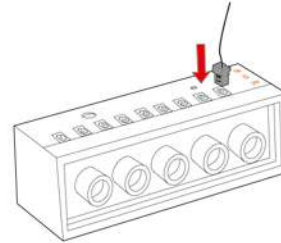

Connectors can be plugged into ports of the expansion board in only one certain way. Make sure its direction is correct before plugging.

Tips: if the connector doesn't fit easily into a port, don't force it.

USER INSTRUCTION

JOY MAKES BRILLIANCE.

When connecting to power, the input voltage must be less than 5V, otherwise, it may damage the components of the battery brick.

During charging, the indicator light will stay on with a red light. Once fully charged, the red light will turn off.

Connectors can be plugged into ports on the battery brick in only one certain way. Make sure its direction is correct before plugging.

Tips: if the connector doesn't fit easily into a port don't force it