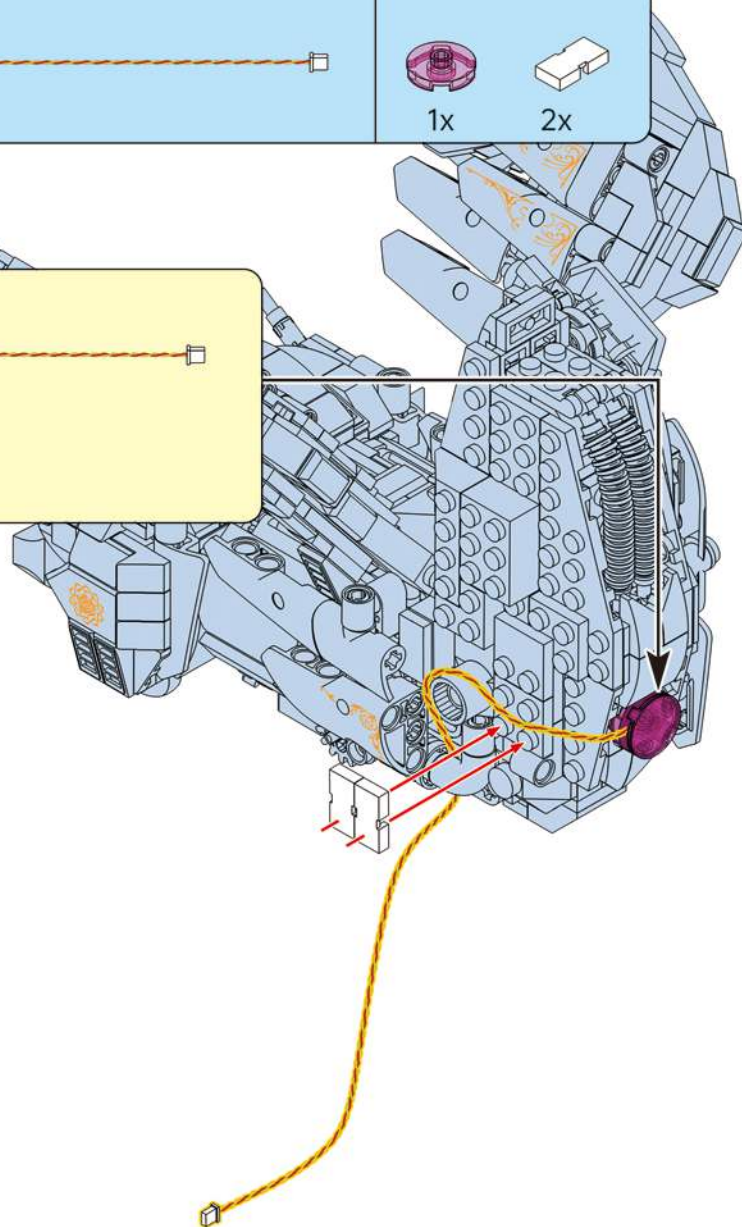

349

This block shows a close-up of the LED light assembly. It features a purple LED light and a white connector. A dashed line connects the light to the connector. Below the light, there is a small diagram showing the light being inserted into a socket.