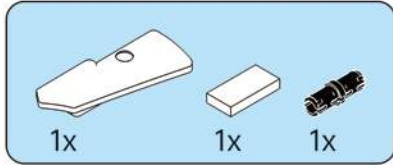

349

This block shows a close-up of the LED light assembly. It features a purple LED light and a white connector. A dashed line connects the light to the connector. Below the light, there is a small diagram showing the light being inserted into a socket.