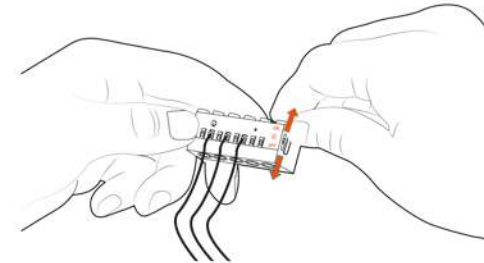

Connectors can be plugged into ports of the expansion board in only one certain way. Make sure its direction is correct before plugging.

Tips: if the connector doesn't fit easily into a port, don't force it.

USER INSTRUCTION

JOY MAKES BRILLIANCE.

When connecting to power, the input voltage must be less than 5V, otherwise, it may damage the components of the battery brick.

During charging, the indicator light will stay on with a red light. Once fully charged, the red light will turn off.

Connectors can be plugged into ports on the battery brick in only one certain way. Make sure its direction is correct before plugging.

Tips: if the connector doesn't fit easily into a port don't force it

When plugging and unplugging the wire connectors, gently pull on the white connector with your fingers. Be sure not to pull the light wire with force, as this could break the wire.

These three modes meet versatile usage scenarios, catering to different needs, whether constant illumination, energy-saving automation, or complete shutdown.