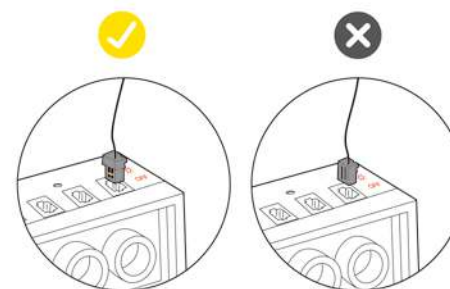

LED components are delicate, so please take extra care when installing, no hard pulling, no bending or shaking.

Hide the spare wire under the bricks: when installing, please make sure that the wire is laid between two studs of the bricks, but not pressed by the bricks directly.

Connectors can be plugged into ports of the expansion board in only one certain way. Make sure its direction is correct before plugging.

Tips: if the connector doesn't fit easily into a port, don't force it.