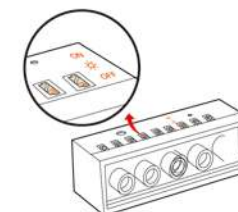

## TROUBLESHOOTING

**JOY MAKES**  
BRILLIANCE.

Due to their small size, lighting accessories are susceptible to damage during installation. Common causes of failure include:

Ensure that the connectors are correctly installed as shown in the picture.

Check if the wires are disconnected or broken from the solder joints.

Check the internal pins of the ports on the battery brick. The internal pins of a properly working port should be straight, if the small pins are bent, they may be considered faulty ports.