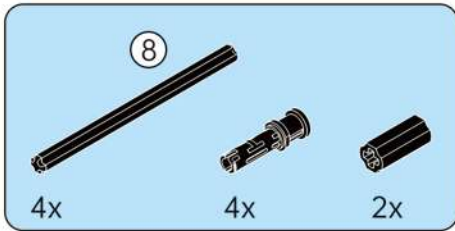

To carry out this part of the assembly, the previously assembled brackets need to be disassembled.