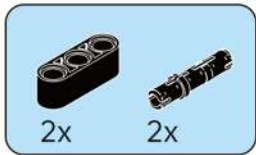

To carry out this part of the assembly, the previously assembled brackets need to be disassembled.

B8

B9