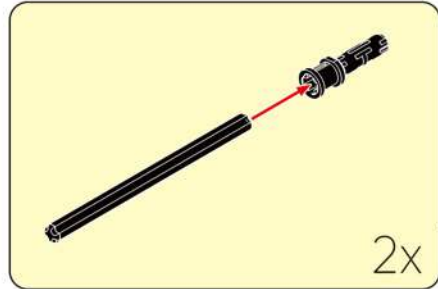

To carry out this part of the assembly, the previously assembled brackets need to be disassembled.

A5

A6

A7