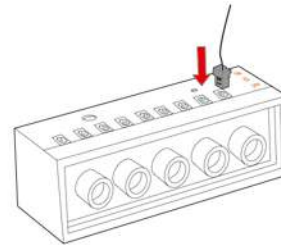

Connectors can be plugged into ports of the expansion board in only one certain way. Make sure its direction is correct before plugging.

Tips: if the connector doesn't fit easily into a port, don't force it.

USER INSTRUCTION

JOY MAKES BRILLIANCE.

When connecting to power, the input voltage must be less than 5V, otherwise, it may damage the components of the battery brick.

During charging, the indicator light will stay on with a red light. Once fully charged, the red light will turn off.

Connectors can be plugged into ports on the battery brick in only one certain way. Make sure its direction is correct before plugging.

Tips: if the connector doesn't fit easily into a port don't force it