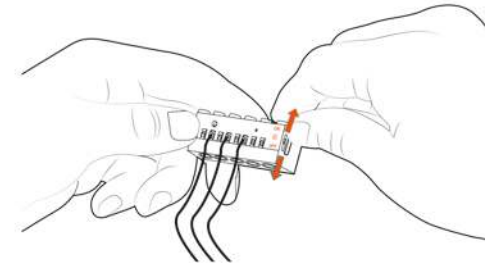

These three modes meet versatile usage scenarios, catering to different needs, whether constant illumination, energy-saving automation, or complete shutdown.

Note: When in use, the voltage must be less than 5V. Not for children under eight.

LIGHTING FUNCTION DISPLAY

ON

In this mode, the lights remain continuously illuminated once turned on, providing steady illumination until manually switched off.

This mode activates the light only when ambient lighting is low, automatically turning on during nighttime or in dark conditions and switching off in bright environments, effectively saving power.

OFF

Selecting this mode completely turns off the device, ensuring no power consumption occurs until the user manually activates it.

BATTERY BOX NAME: Integrated Battery Brick

RATED CAPACITY: 150mAh

BATTERY RATED VOITAGE: 3.7V