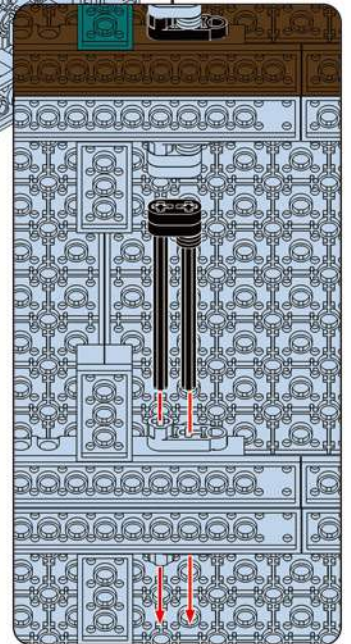

B4

B3

B4

NO.70021

 4x
 2x

B6

B7

Traceless Hookinstallation: