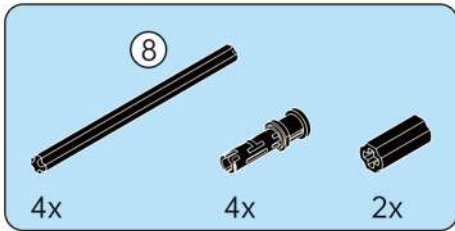

To carry out this part of the assembly, the previously assembled brackets need to be disassembled.

A5