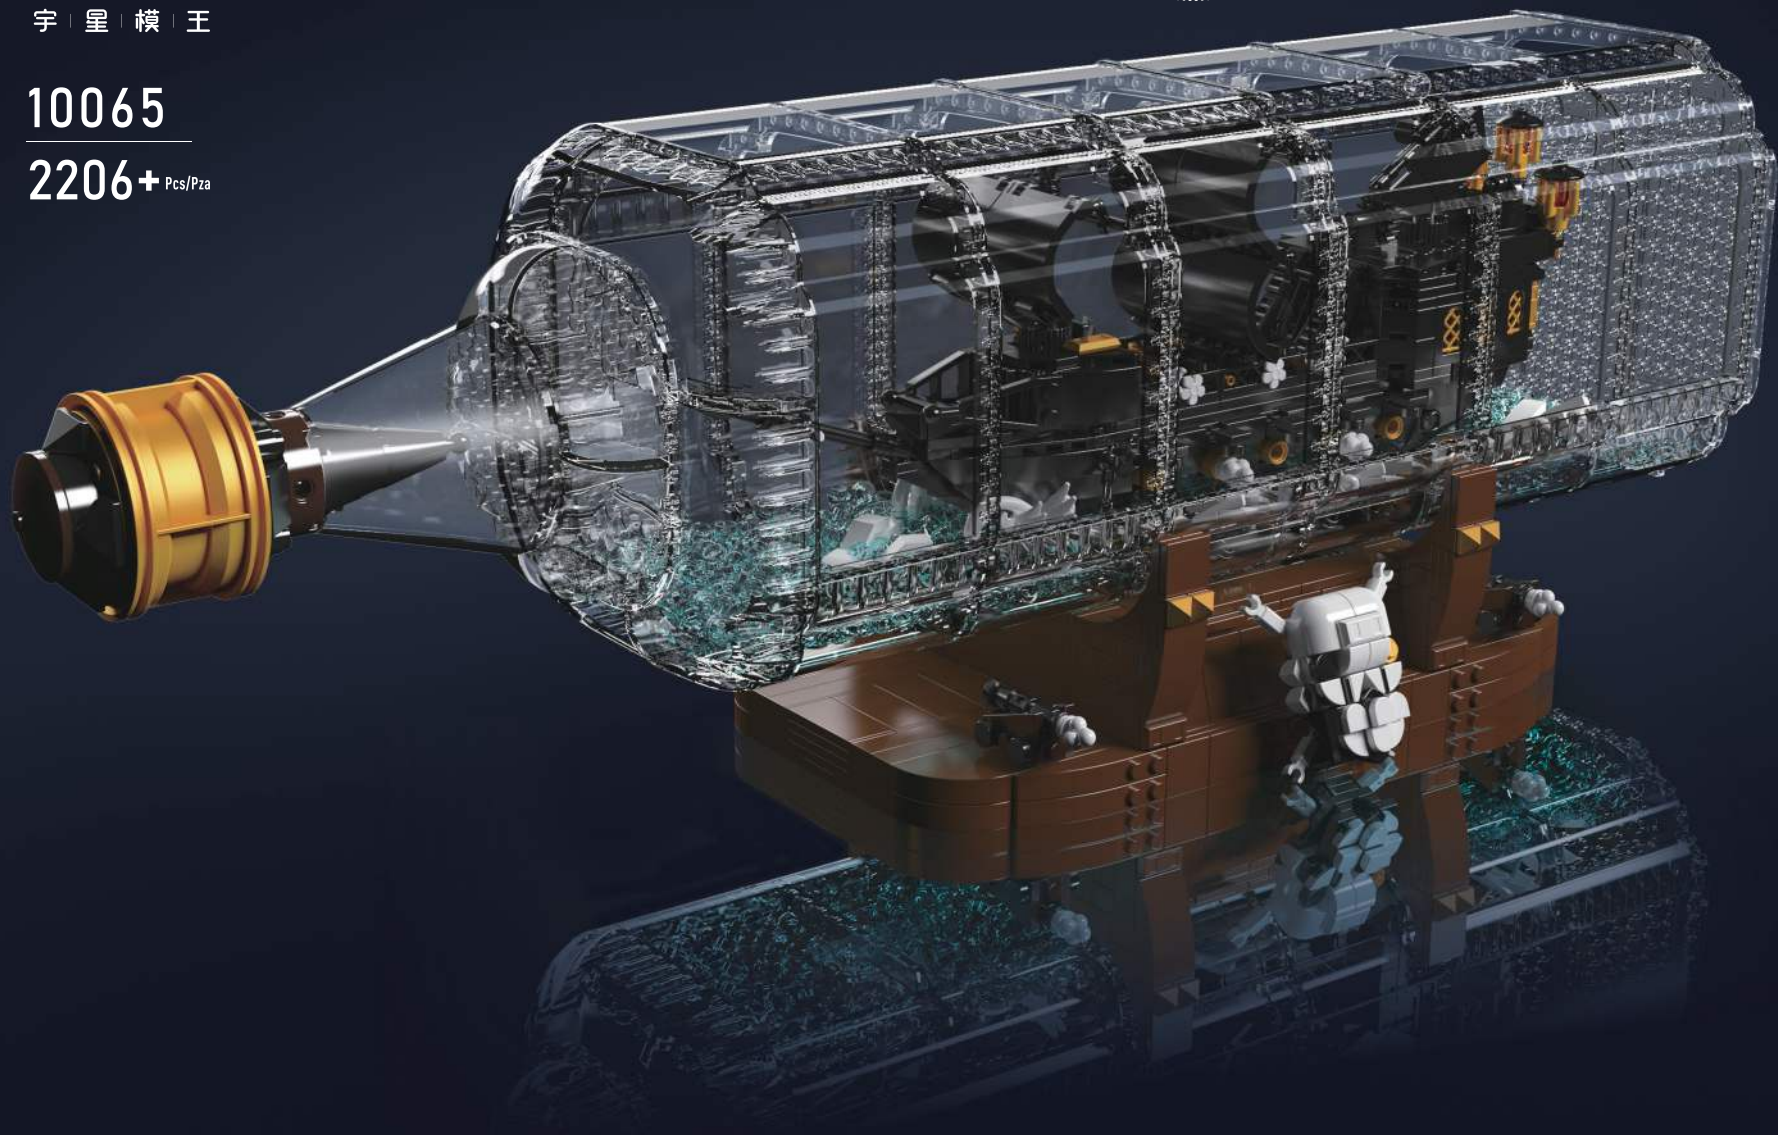

**MOULD
KING**

®

宇 | 星 | 模 | 王

CREATIVE IDEA
百变创意

10065

2206+ Pcs/Pza

Qr code APP (APP二维码)
Need the apple version 9.0
and above,the android
version 5.0 and above.

* This APP supports most of the mainstream Android models on the market, but due to the large number of Android models, different models of systems and hardware reasons, there may be some models do not support, specific according to the actual test!