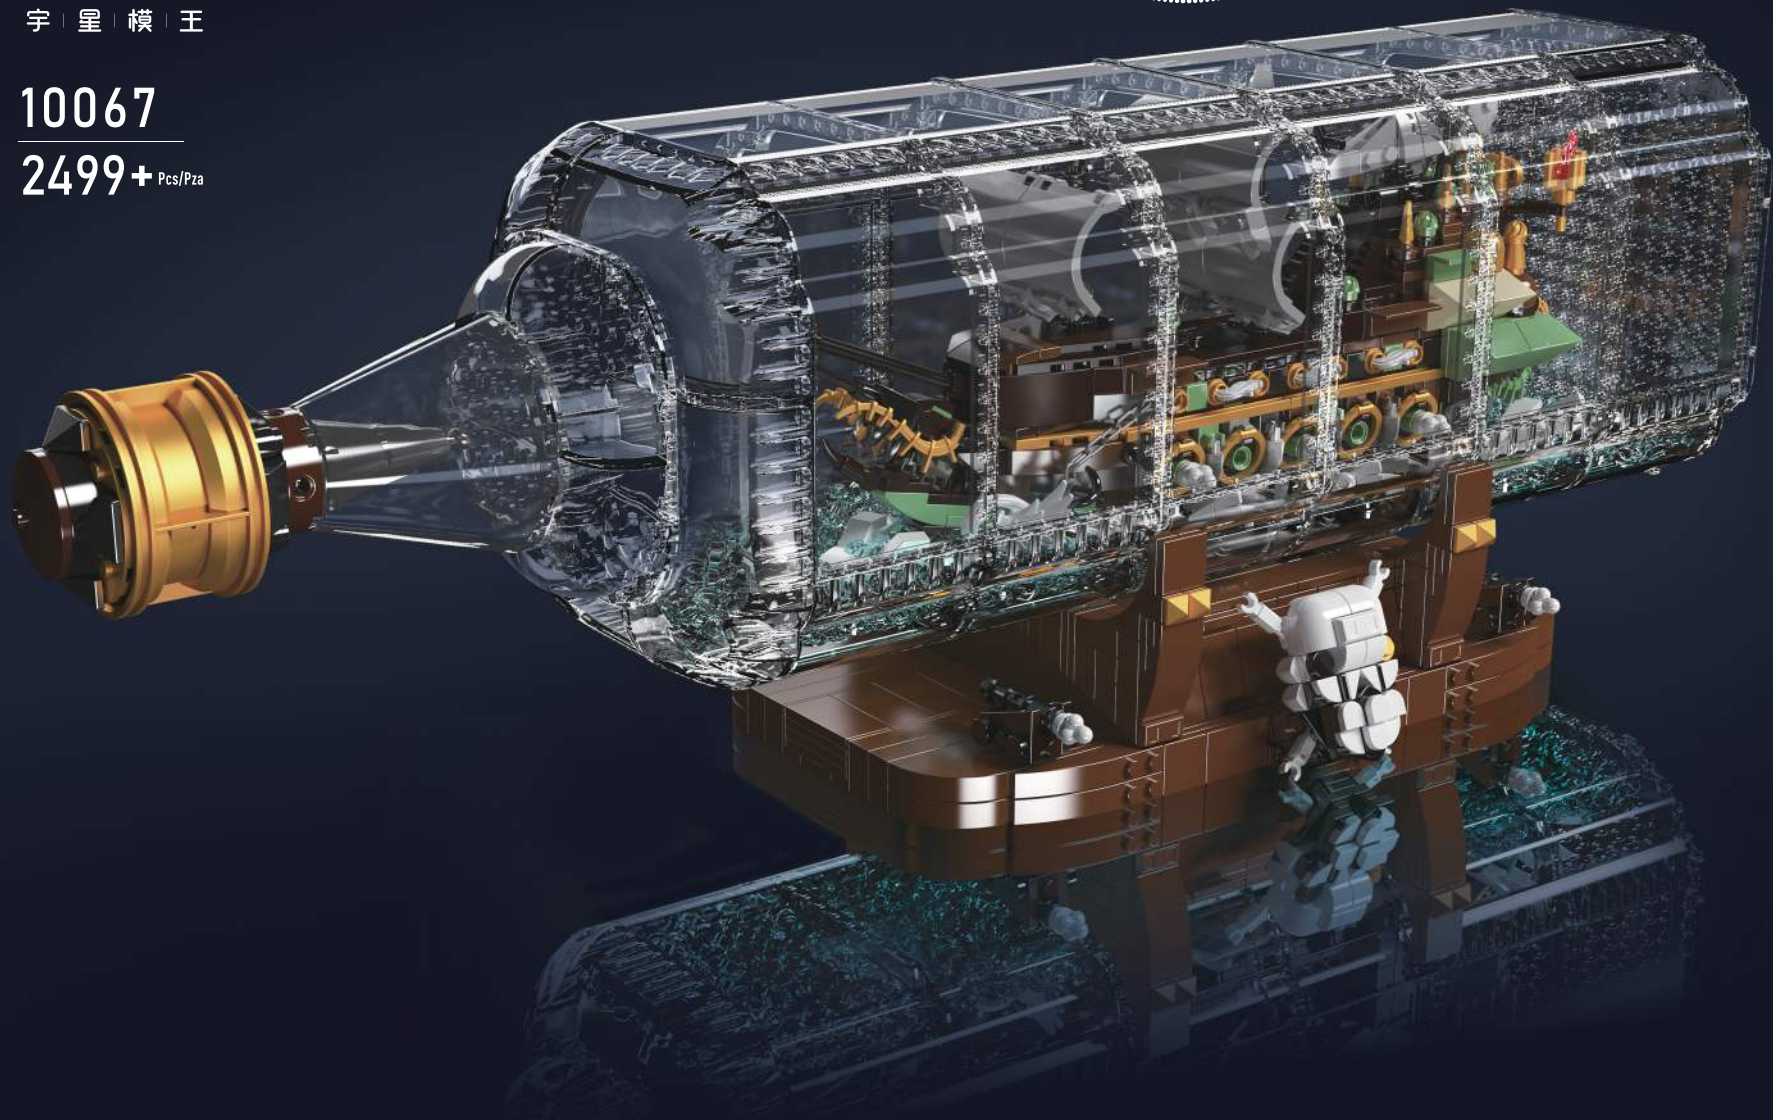

**MOULD
KING**

®

宇 | 星 | 模 | 王

10067

2499+ Pcs/Pza

CREATIVE IDEA
百变创意

Qr code APP (APP二维码)

Need the apple version 9.0 and above, the android version 5.0 and above.