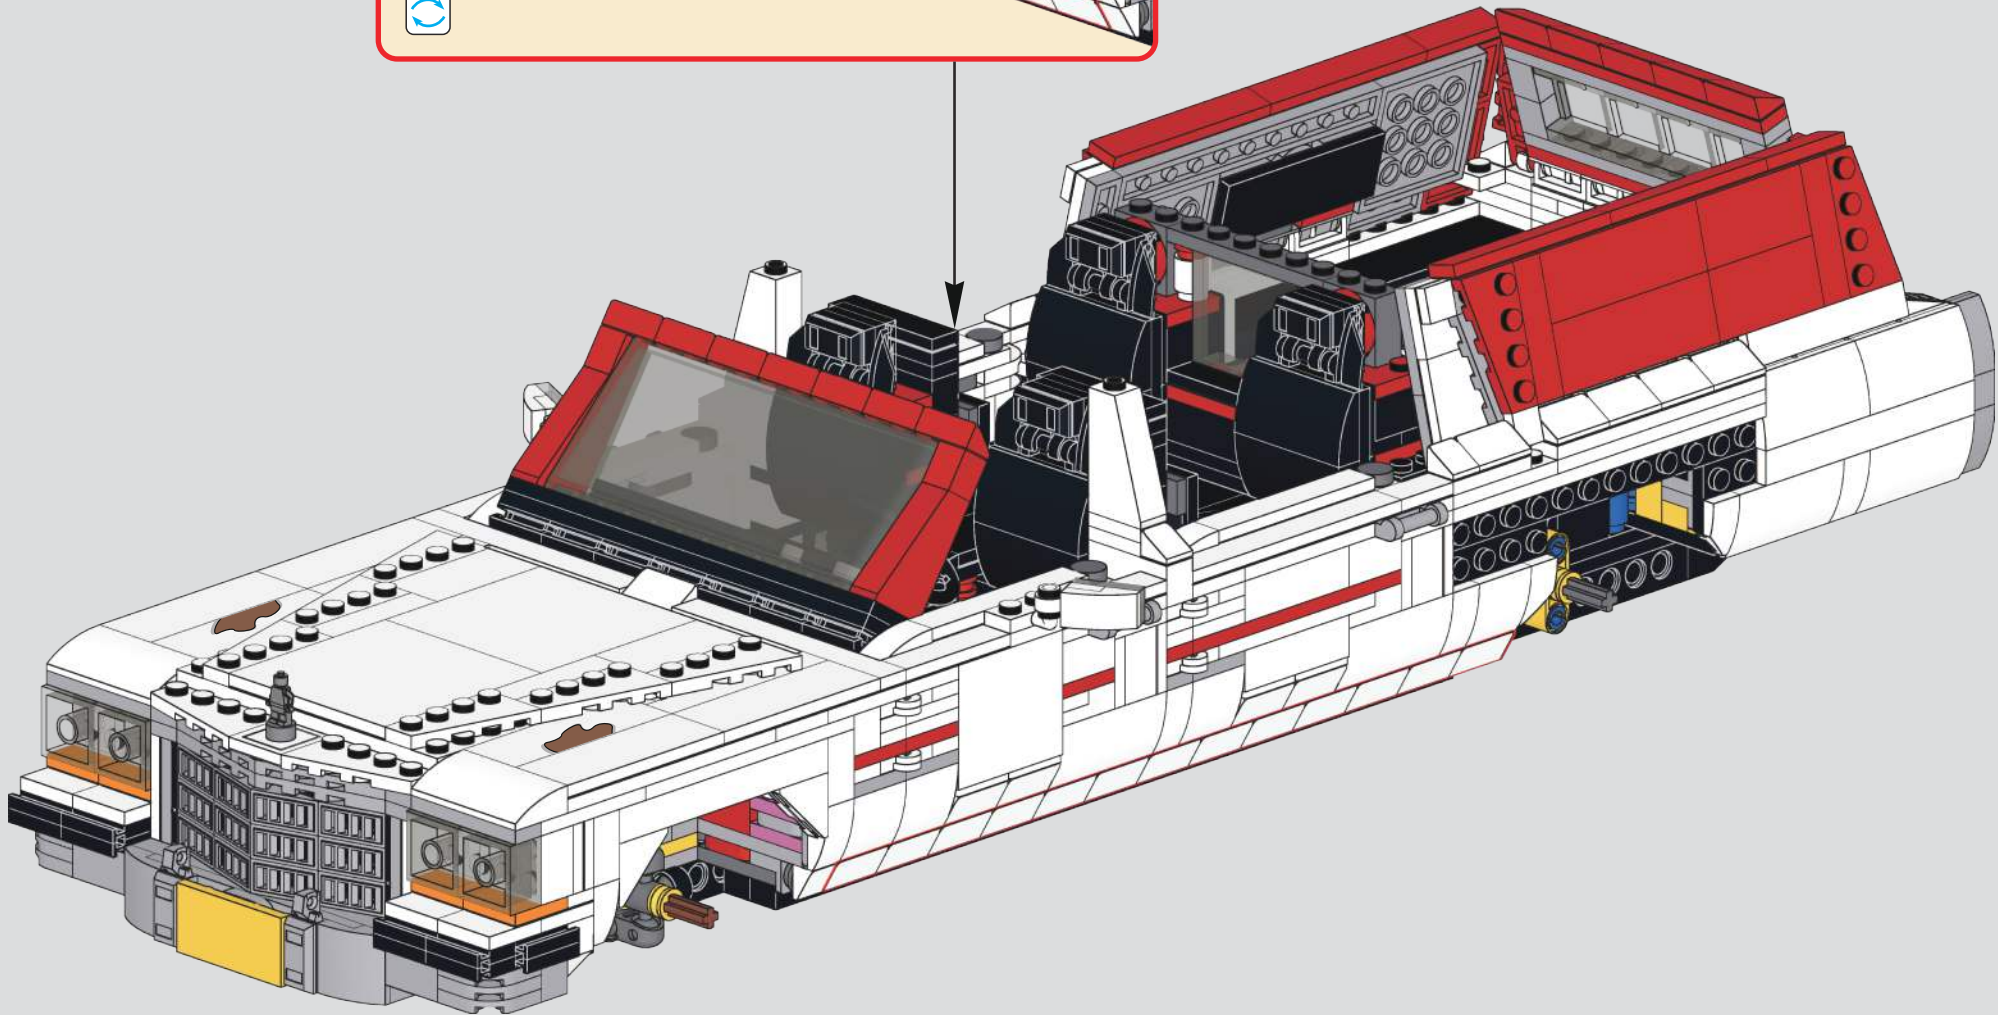

2x

A diagram showing two black pins and two white Technic pins. A red arrow points from the black pin to the white Technic pin. The number '2x' is written below the pins.

402

403

404

405

2x

406