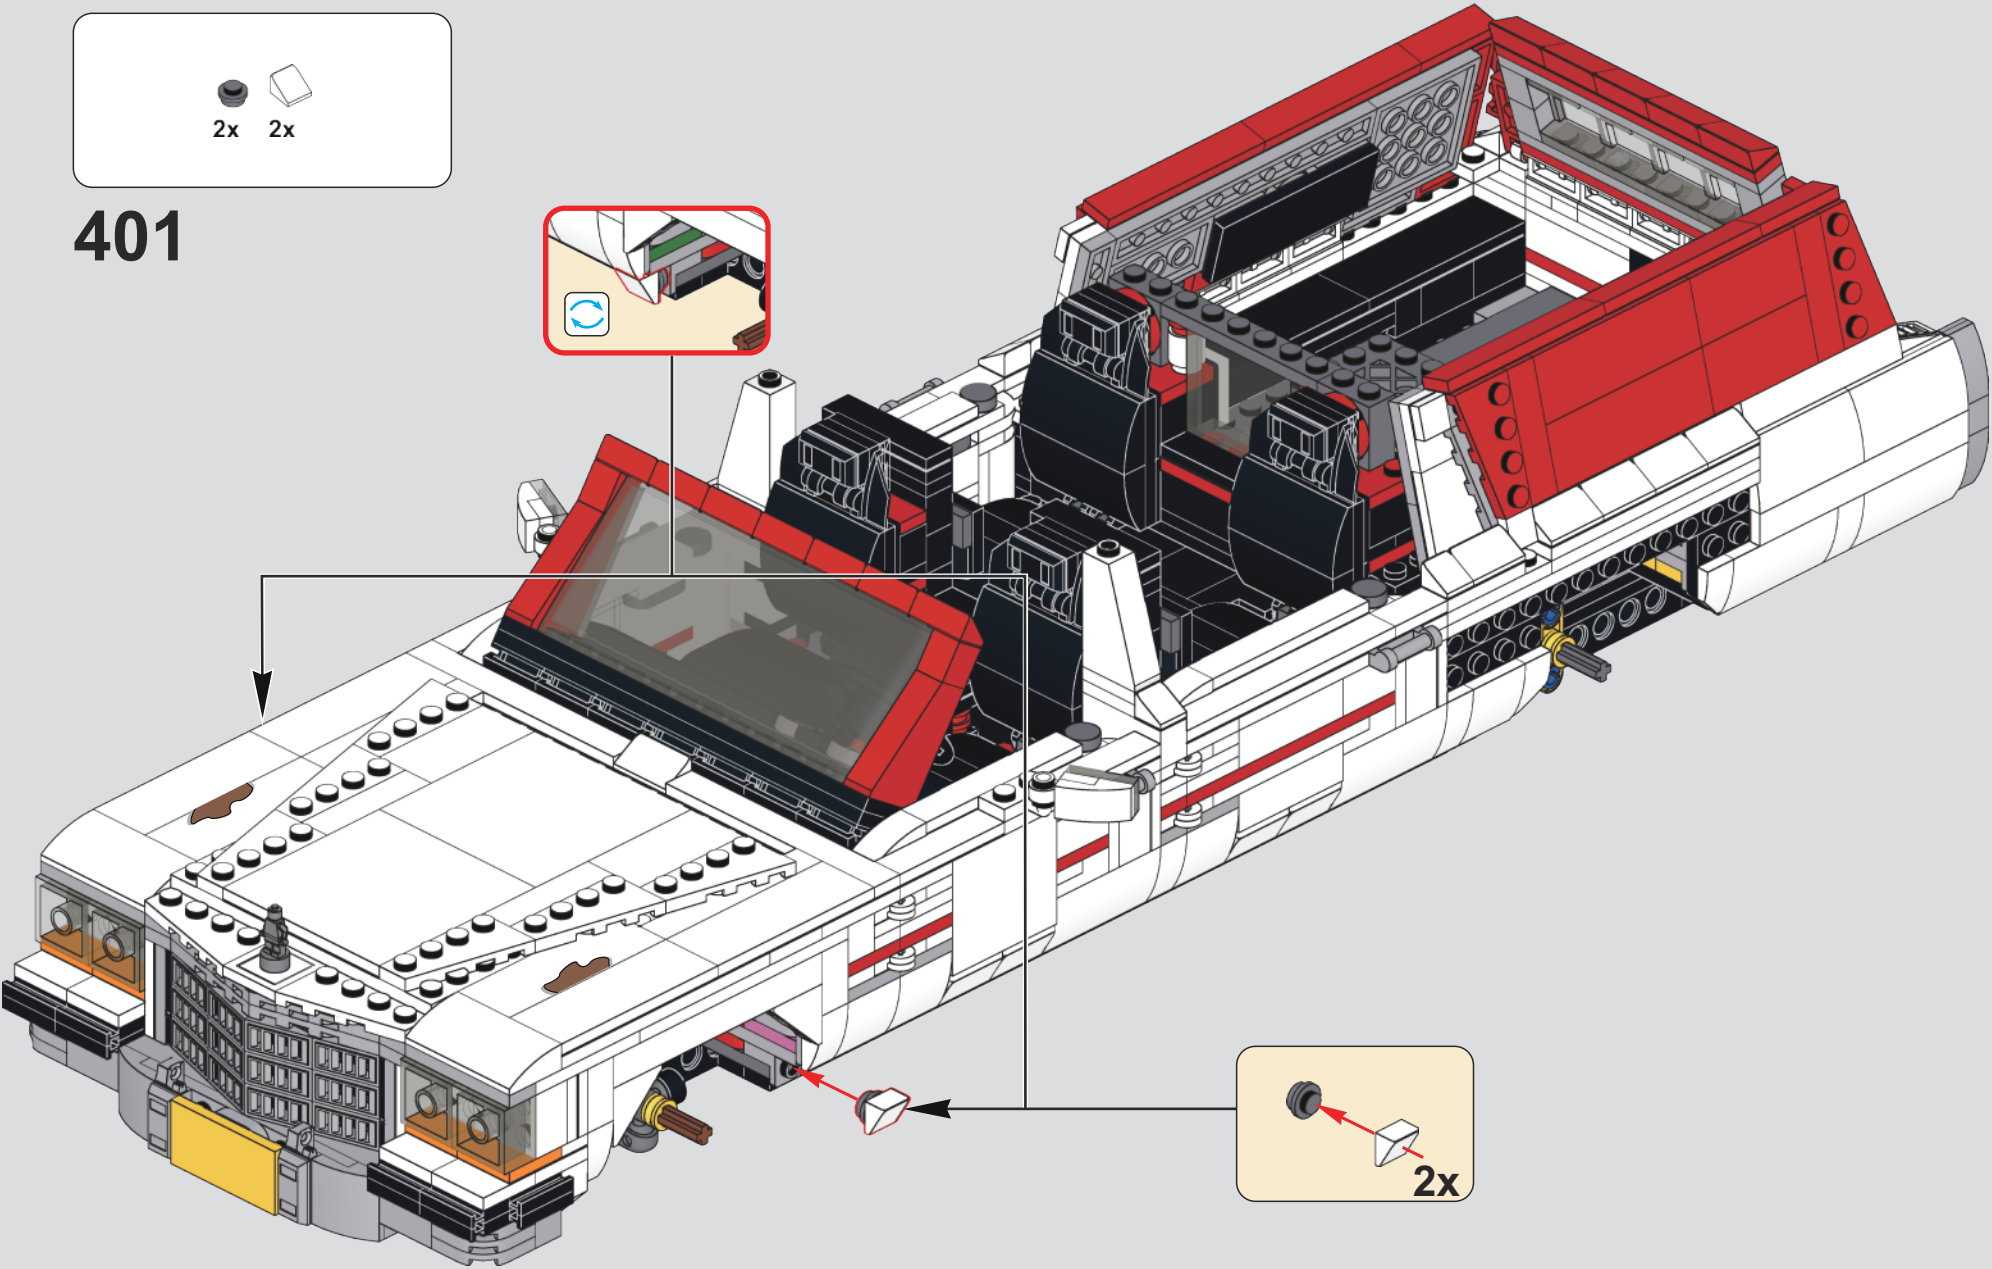

2x

A diagram showing two black pins and two white Technic pins. A red arrow points from the black pin to the white Technic pin. The number '2x' is written below the pins.

402

403

404

405

2x

406