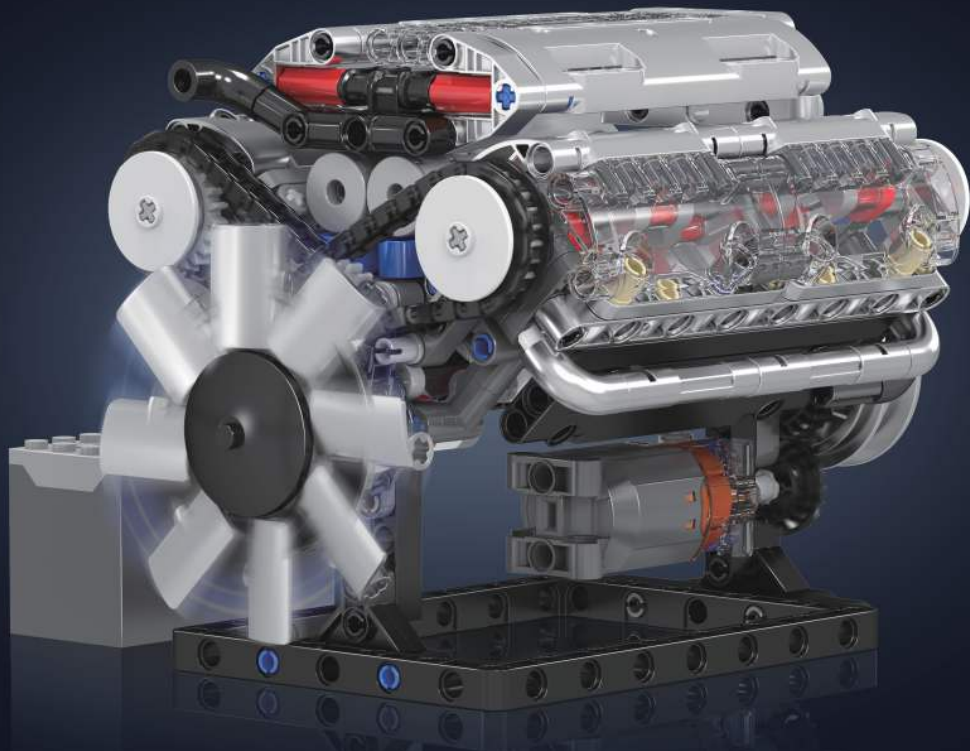

字 | 星 | 模 | 王

CREATIVE IDEA

V型8缸发动机
No. V8 Engine

百变创意

10088

535+ Pcs/Pza

Qr code APP (APP二维码)

Need the apple version 9.0 and above, the android version 5.0 and above.