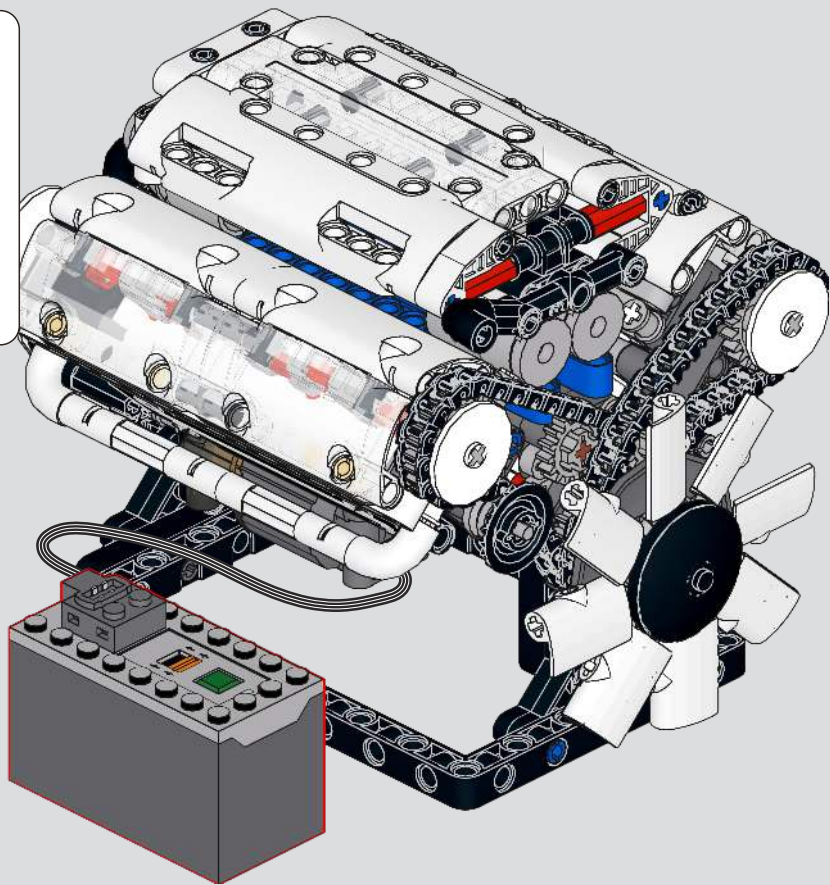

140

141

142

1x

143

144

按下电池盒开关，发动机开始运转

Press the Battery Box Switch, the Engine Starts Running.