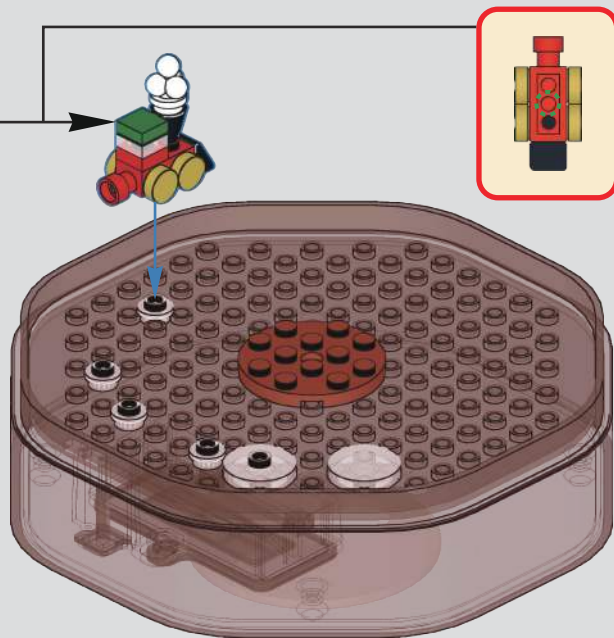

# 7

将插好的灯带沿着音乐盒底座的内壁绕一圈贴上，灯珠的用途请看第228步骤。

Attach the connected light strip around the inner wall of the music box base. For the use of the LED bead, please refer to step 228.

1

1

2

\* (Plating) (电镀配件)

3

\* (Plating) (电镀配件)

4

5

6

7

\* (Plating) (电镀配件)

1x

2x

1x

2x

1x