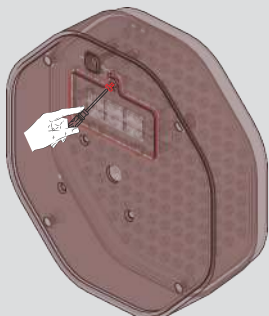

# OPEN

1

首先，旋开音乐盒底部的螺丝，取出电池外壳。  
First, unscrew the bottom of the music box  
to remove the battery case.

2

请确保在指定位置正确安装两节7号电池。  
Please ensure that two No.7 batteries are correctly  
installed in the designated position.

3

安装好电池后，将电池外壳放回原位，旋紧螺丝。  
After installing the batteries, put the battery  
case back in place and tighten the screw.

4

电池壳安装完毕后，将音乐盒的发条机构装上。  
Once the battery case is installed, attach the  
wind-up mechanism of the music box.

# 6

灯带  
Light strip

灯珠  
Light bead

取出灯带和灯珠，按照指示图的要求，将灯带和灯珠的电线头插入，注意灯线头的正反面，确保按图示的方向装入，否则灯光无法打开。

Remove the light strip and light beads. Following the instructions on the diagram, insert the connectors of the light strip and the light beads. Be sure to note the orientation of the light wire connectors. Ensure they are installed as shown in the diagram; otherwise, the lights will not turn on.