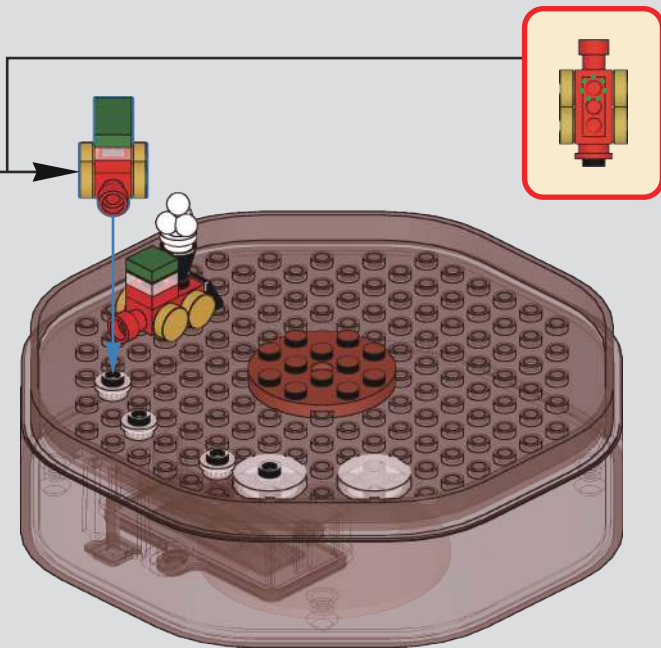

# 7

将插好的灯带沿着音乐盒底座的内壁绕一圈贴上，灯珠的用途请看第228步骤。

Attach the connected light strip around the inner wall of the music box base. For the use of the LED bead, please refer to step 228.

1

1

2

\* (Plating) (电镀配件)

3

\* (Plating) (电镀配件)

4

5

6

7

\* (Plating) (电镀配件)

1x

2x

1x

2x

1x