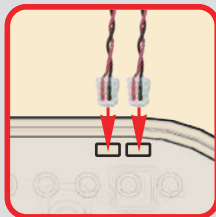

# 6

灯带  
Light strip

灯珠  
Light bead

取出灯带和灯珠，按照指示图的要求，将灯带和灯珠的电线头插入，注意灯线头的正反面，确保按图示的方向装入，否则灯光无法打开。

Remove the light strip and light beads. Following the instructions on the diagram, insert the connectors of the light strip and the light beads. Be sure to note the orientation of the light wire connectors. Ensure they are installed as shown in the diagram; otherwise, the lights will not turn on.

# 7

将插好的灯带沿着音乐盒底座的内壁绕一圈贴上，灯珠的用途请看第228步骤。

Attach the connected light strip around the inner wall of the music box base. For the use of the LED bead, please refer to step 228.