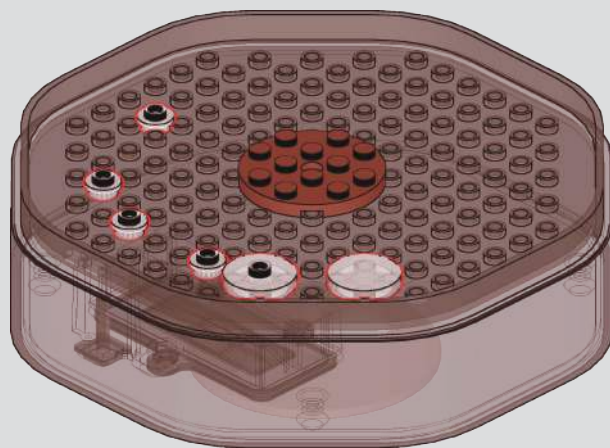

# 7

将插好的灯带沿着音乐盒底座的内壁绕一圈贴上，灯珠的用途请看第228步骤。

Attach the connected light strip around the inner wall of the music box base. For the use of the LED bead, please refer to step 228.

# 8

灯光装好后，可通过开关进行操作。长按开关可以开启或关闭灯光，短按则可以切换灯光模式（慢闪或常亮）。

After the light is installed, it can be operated through the switch. Press and hold the switch to turn the light on or off. A short press can switch the light mode (slow flash or always on).

1

1

2

\* (Plating) (电镀配件)

3

\* (Plating) (电镀配件)

4

5

6

7

\* (Plating) (电镀配件)

1x

2x

1x

2x

1x