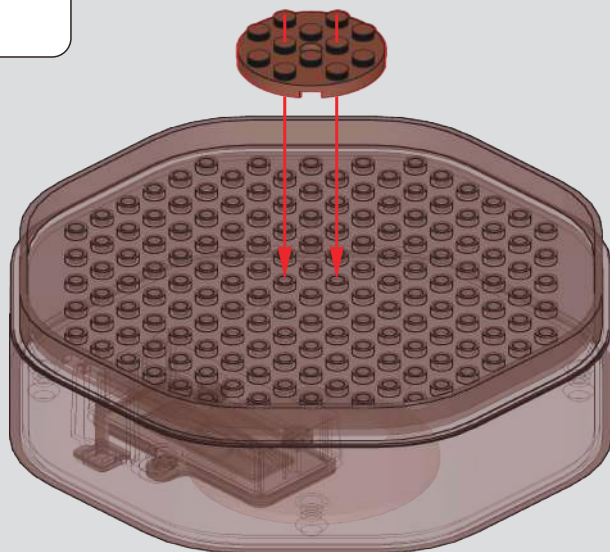

# 6

灯带  
Light strip

灯珠  
Light bead

取出灯带和灯珠，按照指示图的要求，将灯带和灯珠的电线头插入，注意灯线头的正反面，确保按图示的方向装入，否则灯光无法打开。

Remove the light strip and light beads. Following the instructions on the diagram, insert the connectors of the light strip and the light beads. Be sure to note the orientation of the light wire connectors. Ensure they are installed as shown in the diagram; otherwise, the lights will not turn on.

# 7

将插好的灯带沿着音乐盒底座的内壁绕一圈贴上，灯珠的用途请看第228步骤。

Attach the connected light strip around the inner wall of the music box base. For the use of the LED bead, please refer to step 228.

# 8

灯光装好后，可通过开关进行操作。长按开关可以开启或关闭灯光，短按则可以切换灯光模式（慢闪或常亮）。

After the light is installed, it can be operated through the switch. Press and hold the switch to turn the light on or off. A short press can switch the light mode (slow flash or always on).

1

1

2

\* (Plating) (电镀配件)

3

\* (Plating) (电镀配件)

4

5