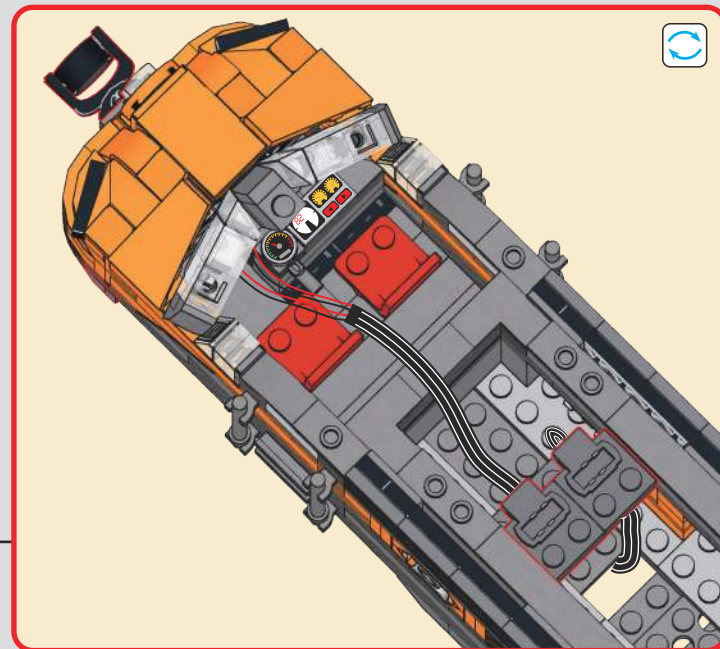

# 124

拼装此步时需将火车模块的电线沿缺口穿出，确保电线的接头在上方  
When assembling this step, thread the train module's wire through the notch, ensuring that the wire connector is on top.

125

将灯珠和火车模块的电线接头安装在4.0锂电模块上  
Install the light bead and train module wire connectors  
on the MK 4.0 lithium battery module.