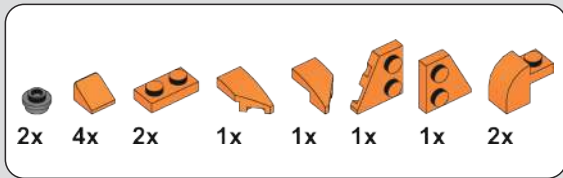

38

39

40

将剩下的一条灯珠电线从外到内穿进此孔后再将透明零件拼入  
Thread the remaining LED wire from the outside in through this hole, then assemble the transparent part.

41

42

43

44