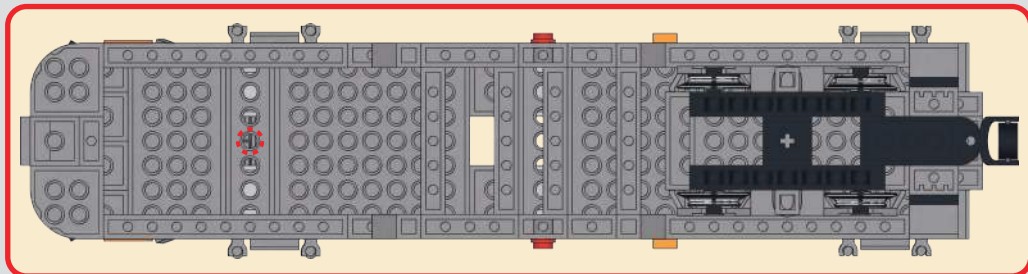

# 124

拼装此步时需将火车模块的电线沿缺口穿出，确保电线的接头在上方  
When assembling this step, thread the train module's wire through the notch, ensuring that the wire connector is on top.

125

将灯珠和火车模块的电线接头安装在4.0锂电模块上  
Install the light bead and train module wire connectors  
on the MK 4.0 lithium battery module.