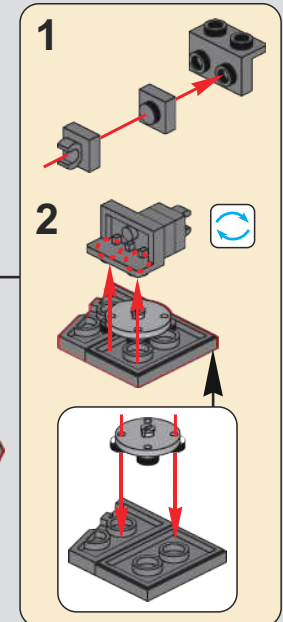

# 124

拼装此步时需将火车模块的电线沿缺口穿出，确保电线的接头在上方  
When assembling this step, thread the train module's wire through the notch, ensuring that the wire connector is on top.

125

将灯珠和火车模块的电线接头安装在4.0锂电模块上  
Install the light bead and train module wire connectors  
on the MK 4.0 lithium battery module.

126

127

128

129

130

131

132

133