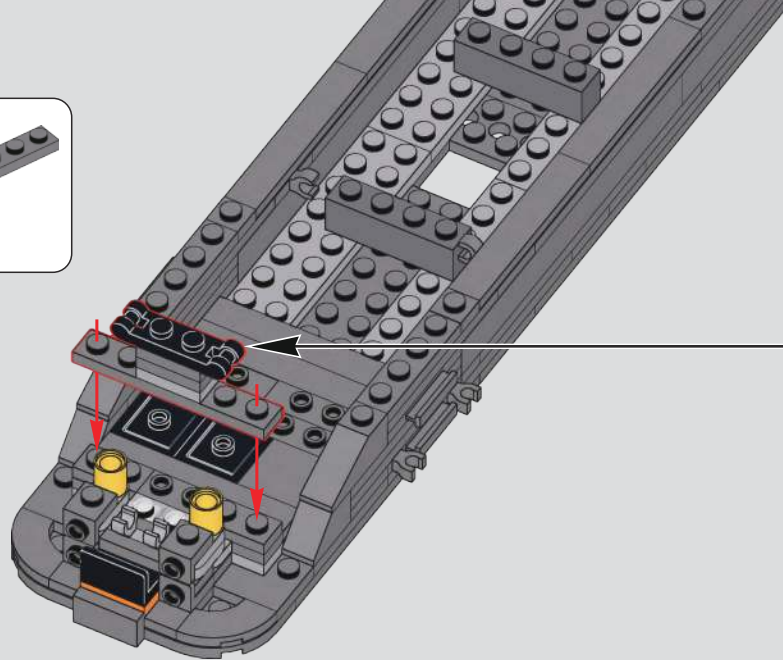

31

32

33

34

35

36

将其中一条灯珠电线从内穿入此孔后再将透明零件拼入  
Thread one of the LED wires from the inside out through this hole, then assemble the transparent part.

37