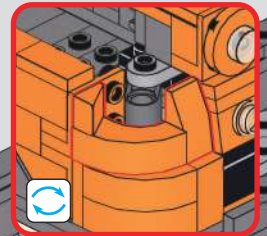

38

39

40

将剩下的一条灯珠电线从外到内穿进此孔后再将透明零件拼入  
Thread the remaining LED wire from the outside in through this hole, then assemble the transparent part.

41

42

43

44