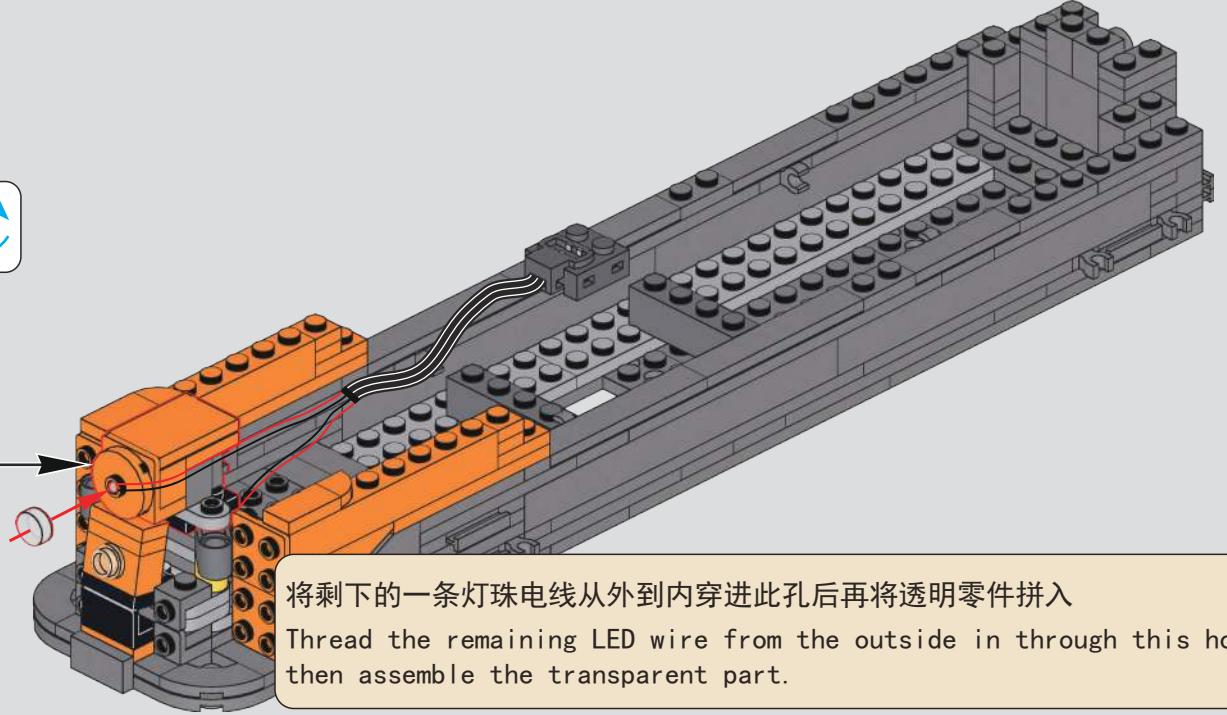

38

39

40

将剩下的一条灯珠电线从外到内穿进此孔后再将透明零件拼入  
Thread the remaining LED wire from the outside in through this hole, then assemble the transparent part.

41

42

43

44