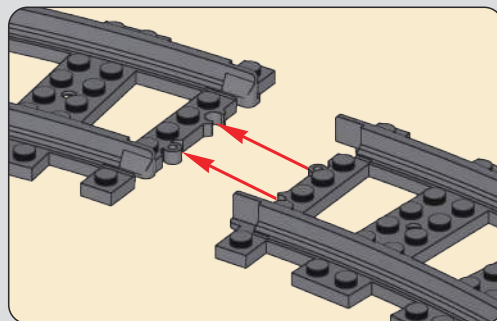

171

172

173

174

175

176

先按1下遥控器右前方F按键合并A、C通道，再按遥控器上下A键，控制火车前进后退
First, press the F button on the front right side of the remote control once to merge channels A and C, then press the up and down A buttons on the remote control to control the train's forward and backward movement.