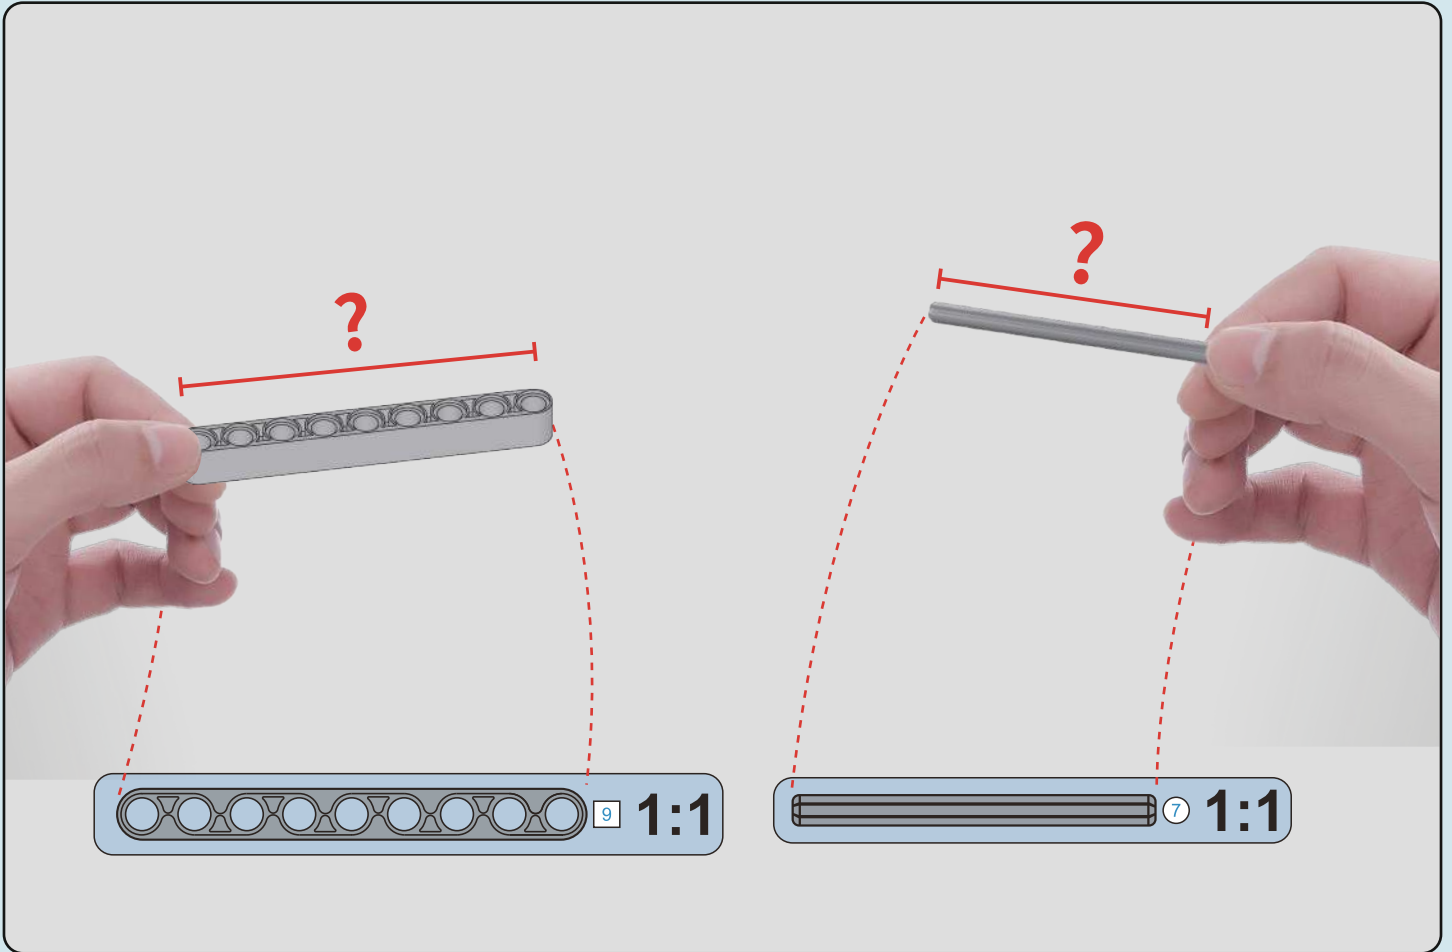

OPEN

拼装前需测试所有电子件功能是否正常
Test all electronic components for functionality before assembly.

请扫描此二维码，获取并仔细查看4.0模块的操作说明书。
Please scan this QR code to obtain and carefully review the operation manual for the 4.0 module.