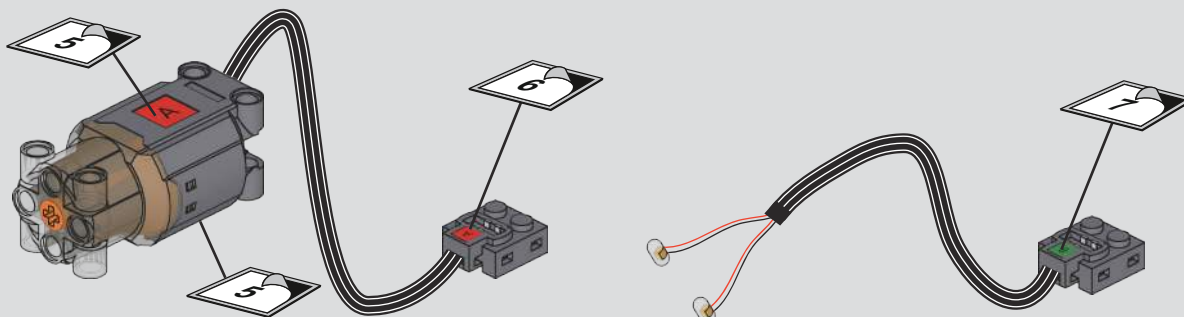

拼装前需测试所有电子件功能是否正常
Test all electronic components for functionality before assembly.

请扫描此二维码，获取并仔细查看4.0模块的操作说明书。
Please scan this QR code to obtain and carefully review the operation manual for the 4.0 module.