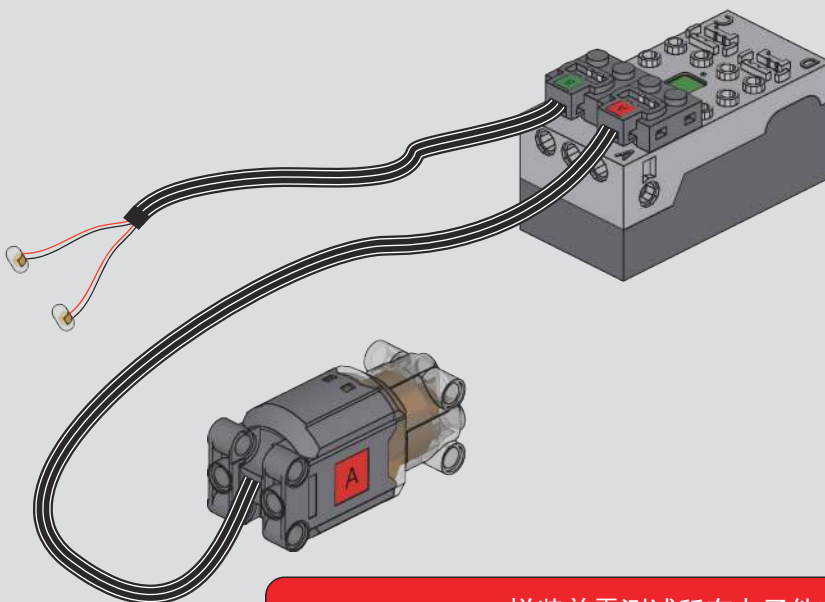

拼装前需测试所有电子件功能是否正常
Test all electronic components for functionality before assembly.

请扫描此二维码，获取并仔细查看4.0模块的操作说明书。
Please scan this QR code to obtain and carefully review the operation manual for the 4.0 module.