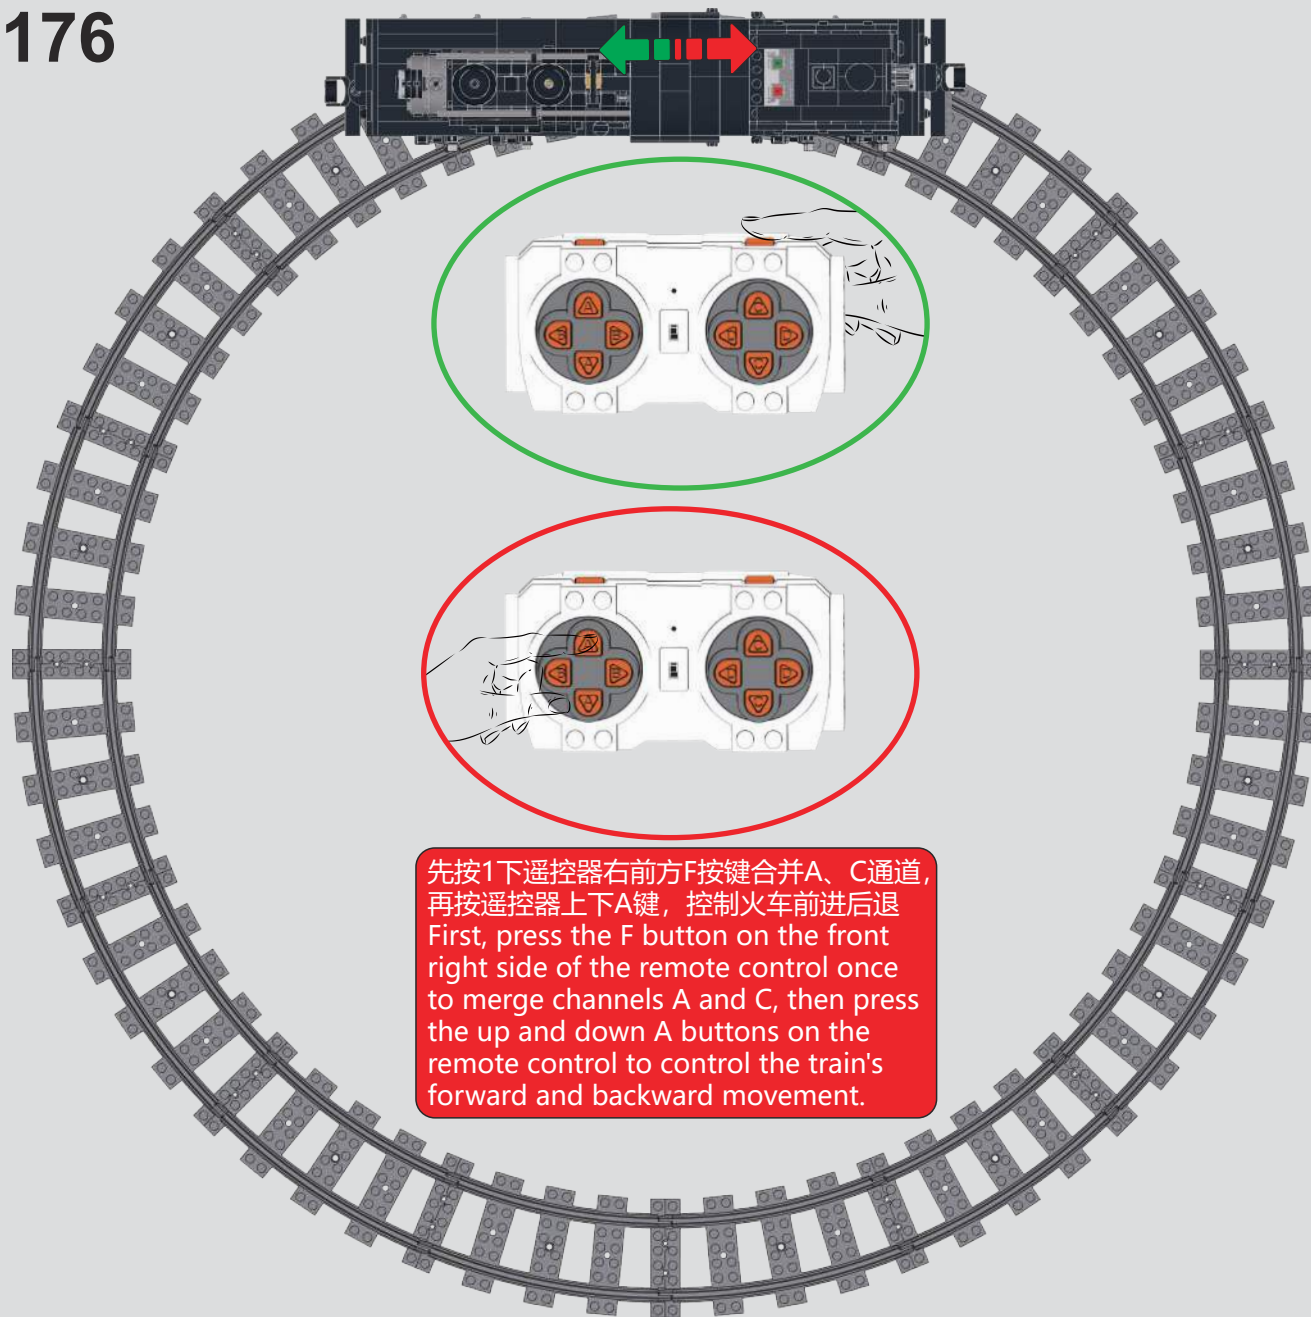

171

172

173

174

175

176

先按1下遥控器右前方F按键合并A、C通道，再按遥控器上下A键，控制火车前进后退
First, press the F button on the front right side of the remote control once to merge channels A and C, then press the up and down A buttons on the remote control to control the train's forward and backward movement.