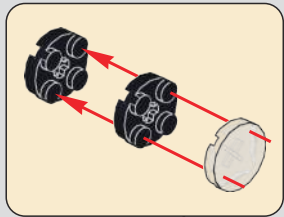

171

172

173

174

175

176

先按1下遥控器右前方F按键合并A、C通道，再按遥控器上下A键，控制火车前进后退
First, press the F button on the front right side of the remote control once to merge channels A and C, then press the up and down A buttons on the remote control to control the train's forward and backward movement.