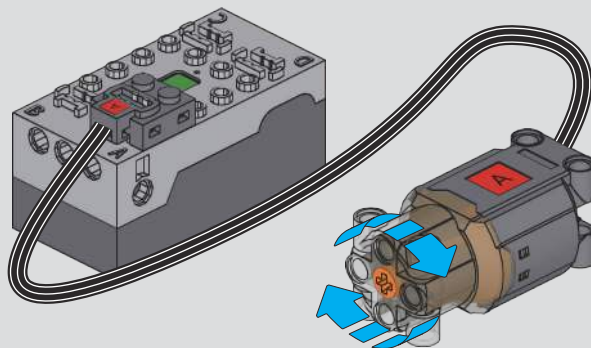

1

2

同时长按3秒
Press and hold for
3 seconds at the same time

3