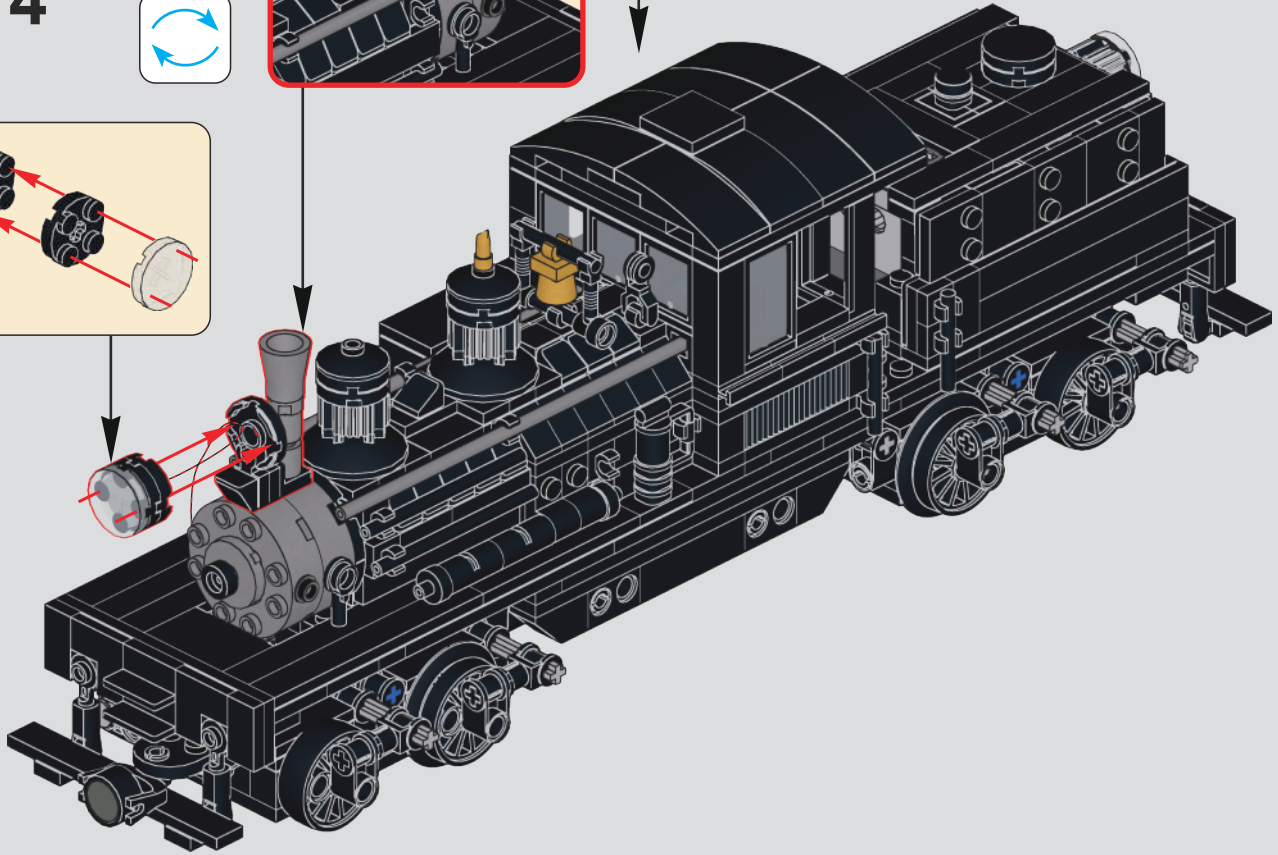

171

172

173

174

175

176

先按1下遥控器右前方F按键合并A、C通道，再按遥控器上下A键，控制火车前进后退
First, press the F button on the front right side of the remote control once to merge channels A and C, then press the up and down A buttons on the remote control to control the train's forward and backward movement.