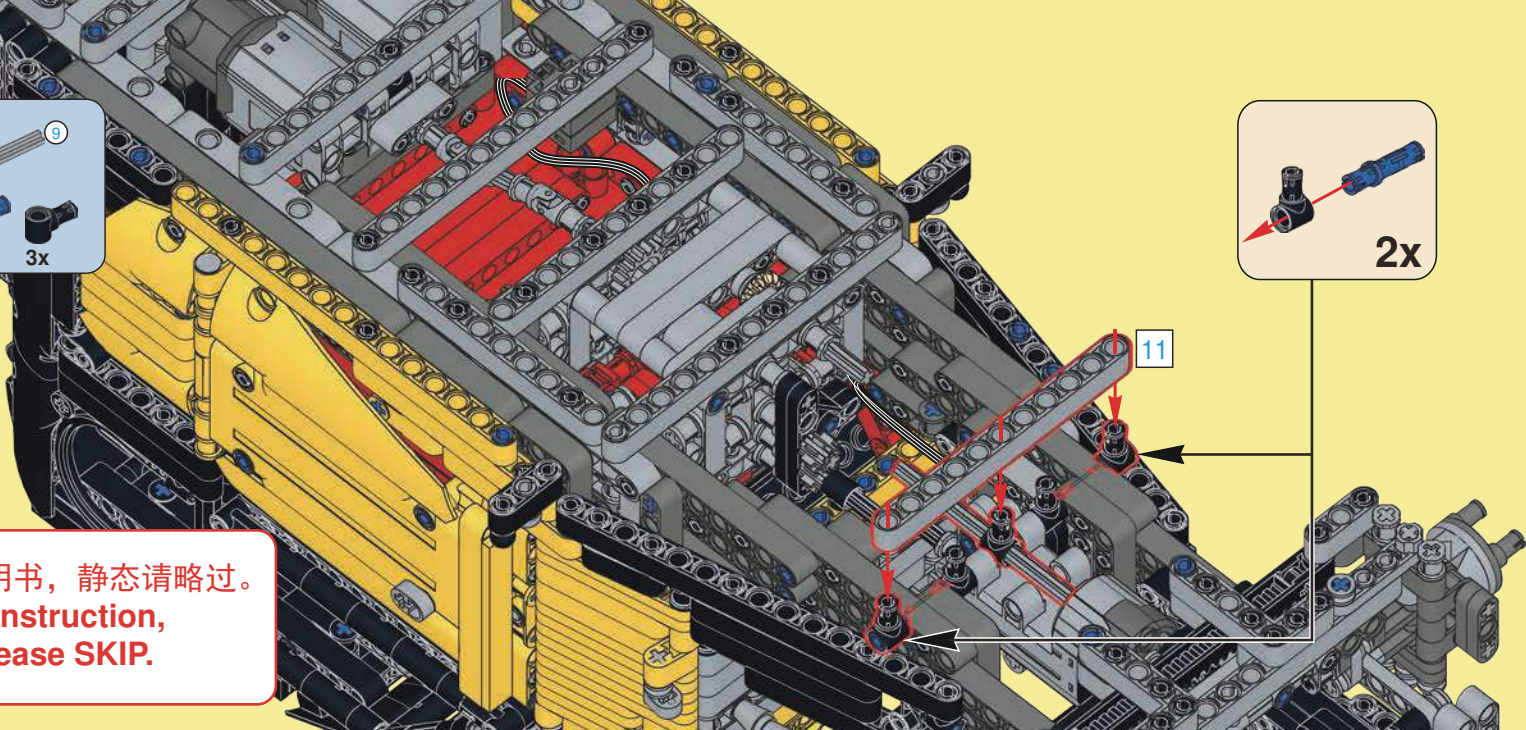

495

注意：动态版本说明书，静态请略过。
Note: RC Version instruction,
Manual Version please SKIP.