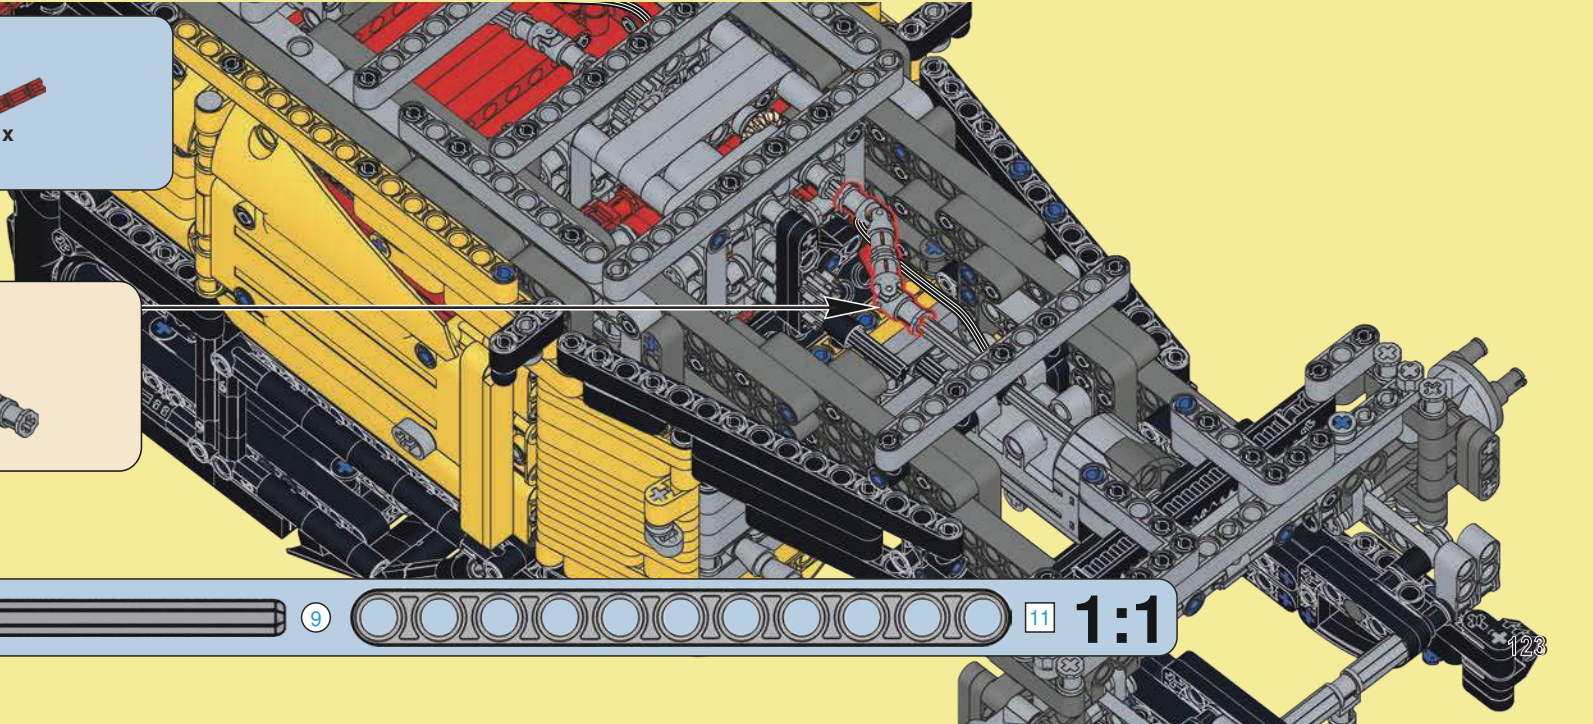

495

注意：动态版本说明书，静态请略过。
Note: RC Version instruction,
Manual Version please SKIP.

496