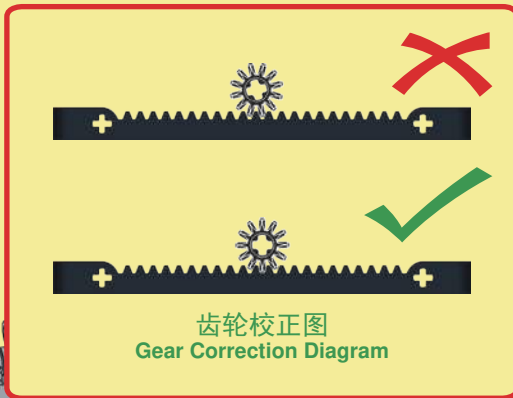

齿轮校正图
Gear Correction Diagram

492

493

注意：动态版本说明书，静态请略过。
Note: RC Version instruction, Manual Version please SKIP.

2x

注意：动态版本说明书，静态请略过。
Note: RC Version instruction,
Manual Version please SKIP.

494

495