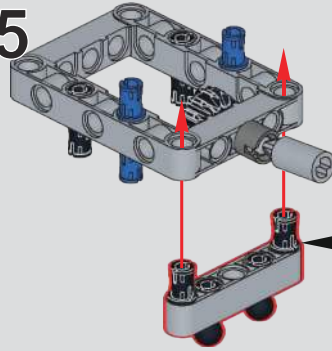

34

35

36

37

38

(光滑栓)  
(Technic Pin  
without Friction)

(软避震配件)  
(Soft suspension  
accessories)

2x 4x