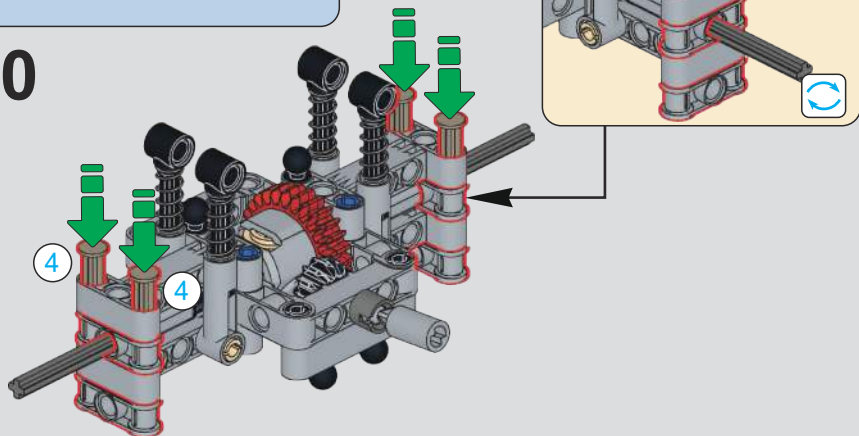

(光滑栓)
(Technic Pin
without Friction)

(软避震配件)
(Soft suspension
accessories)

2x 4x

39

4x 4x

4

40

2x 2x 2x

41

2x 2x 1x

3

42

3 4 1:1