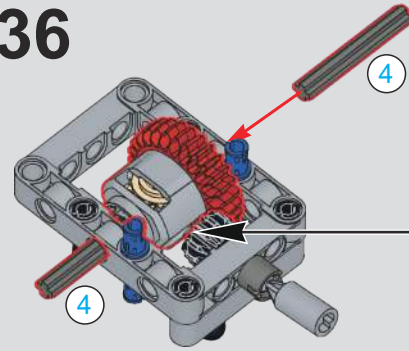

34

35

36

37

38

(光滑栓)  
(Technic Pin  
without Friction)

(软避震配件)  
(Soft suspension  
accessories)

2x 4x