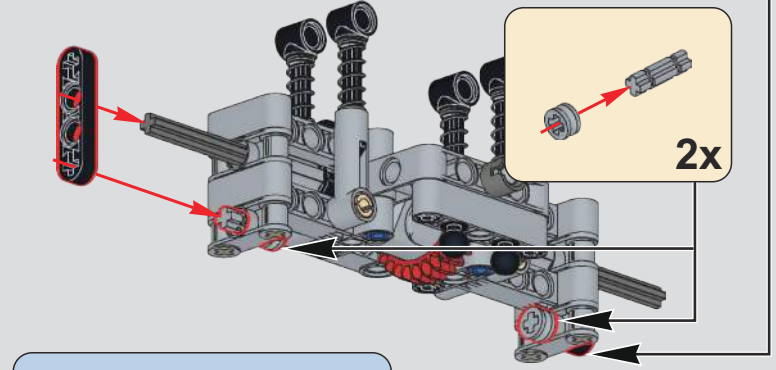

(光滑栓)
(Technic Pin
without Friction)

(软避震配件)
(Soft suspension
accessories)

2x 4x

39

4x 4x

4

40

2x 2x 2x

41

2x 2x 1x

3

42

3 4 1:1