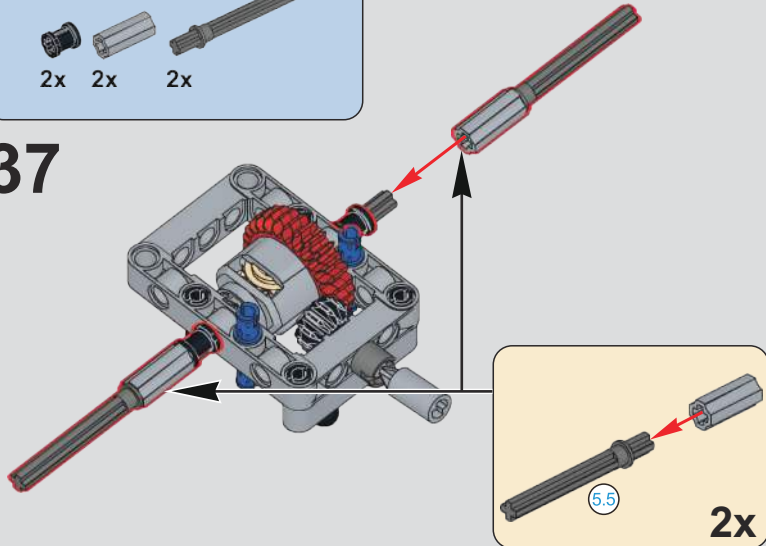

34

35

36

37

38

(光滑栓)  
(Technic Pin  
without Friction)

(软避震配件)  
(Soft suspension  
accessories)

2x 4x