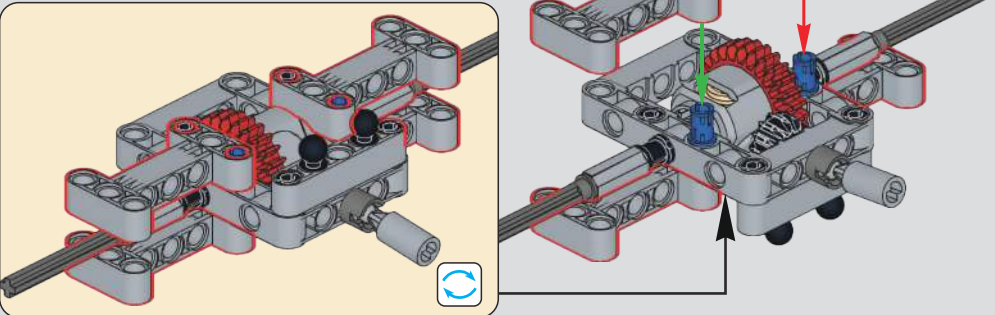

34

35

36

37

38

(光滑栓)  
(Technic Pin  
without Friction)

(软避震配件)  
(Soft suspension  
accessories)

2x 4x