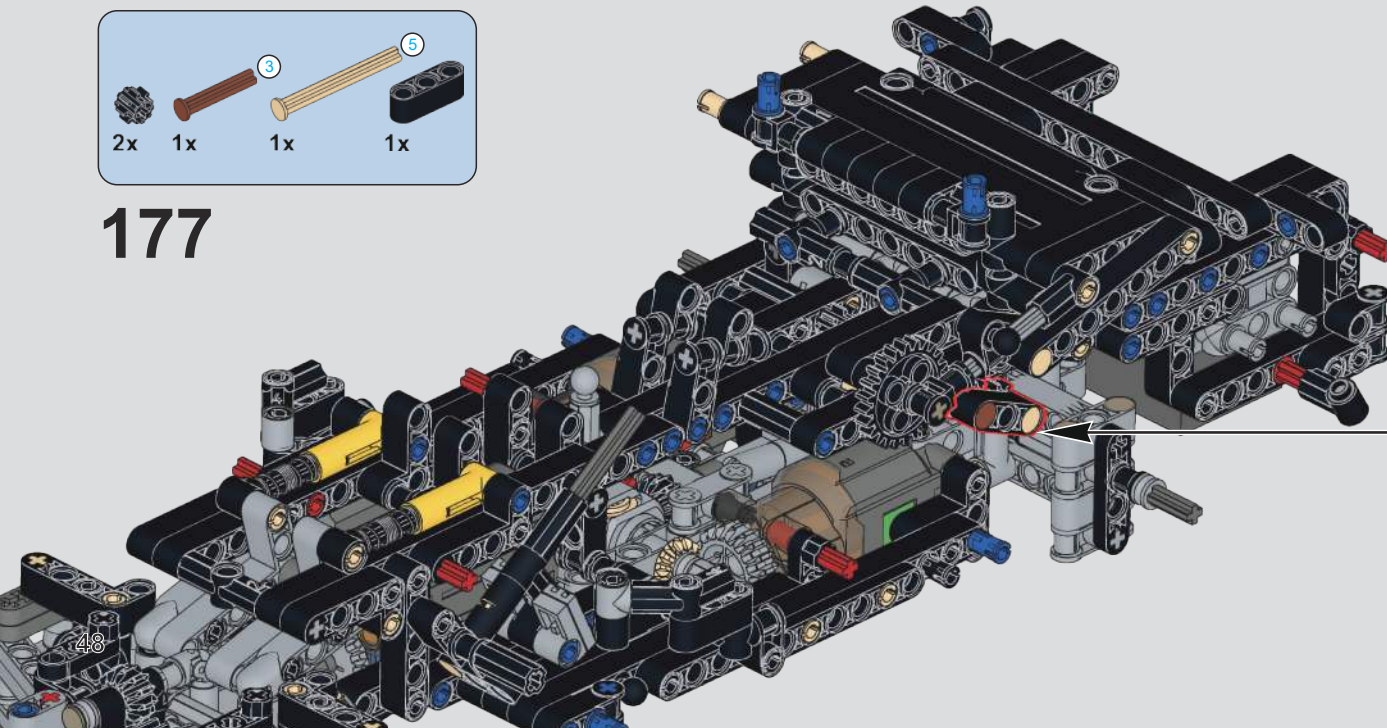

1x

1x

5

175

4

176

177

(光滑栓)(Technic Pin without Friction)