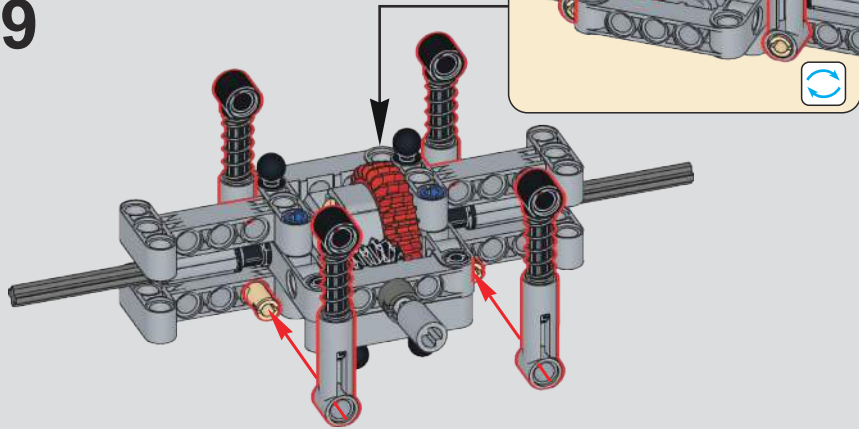

(光滑栓)
(Technic Pin
without Friction)

(软避震配件)
(Soft suspension
accessories)

2x 4x

39