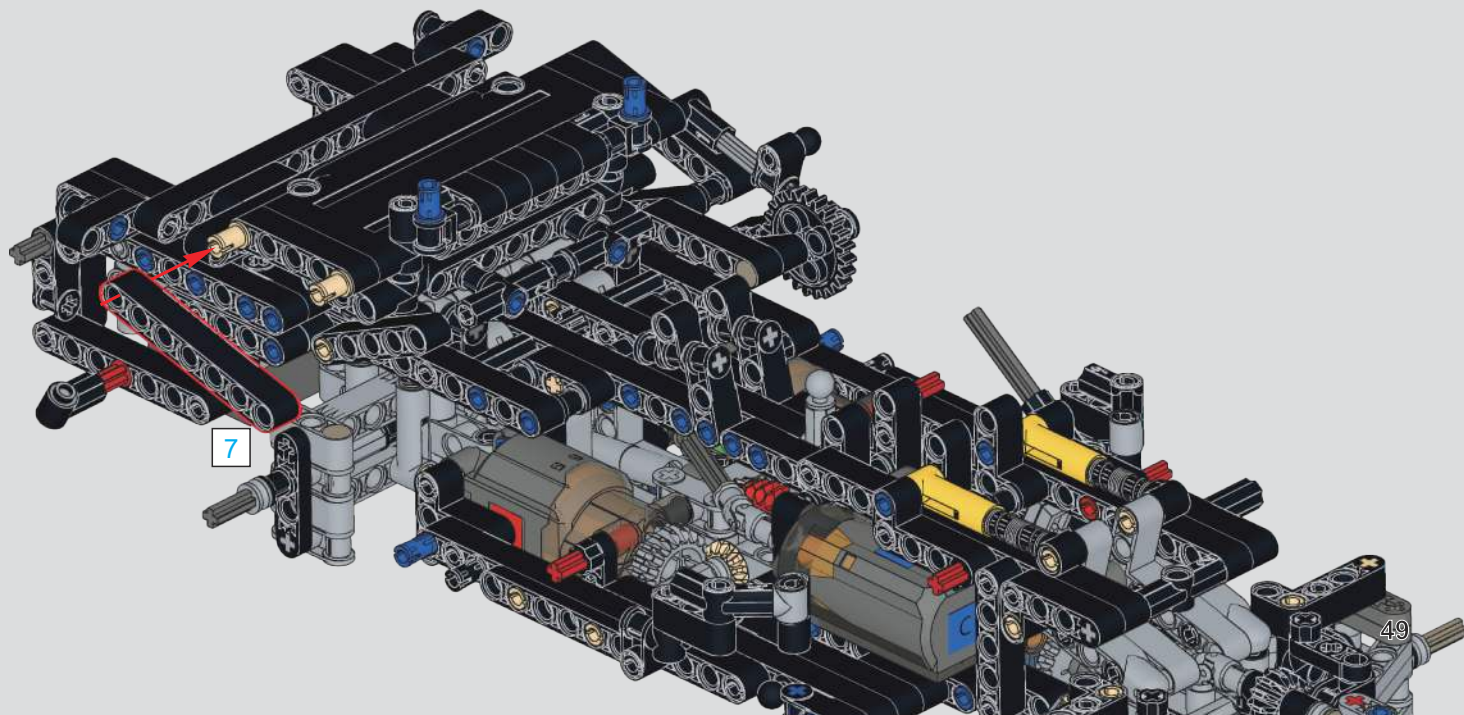

(光滑栓)(Technic Pin without Friction)

178

179