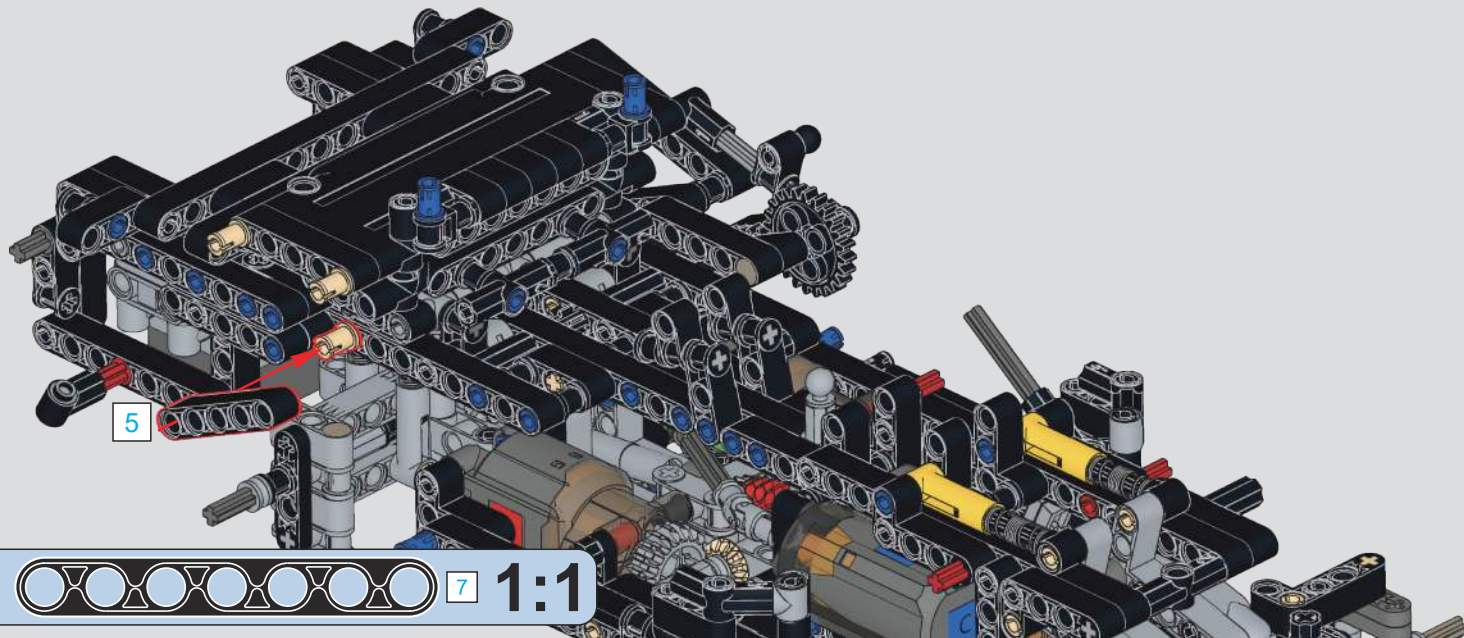

(光滑栓)(Technic Pin without Friction)

178

179