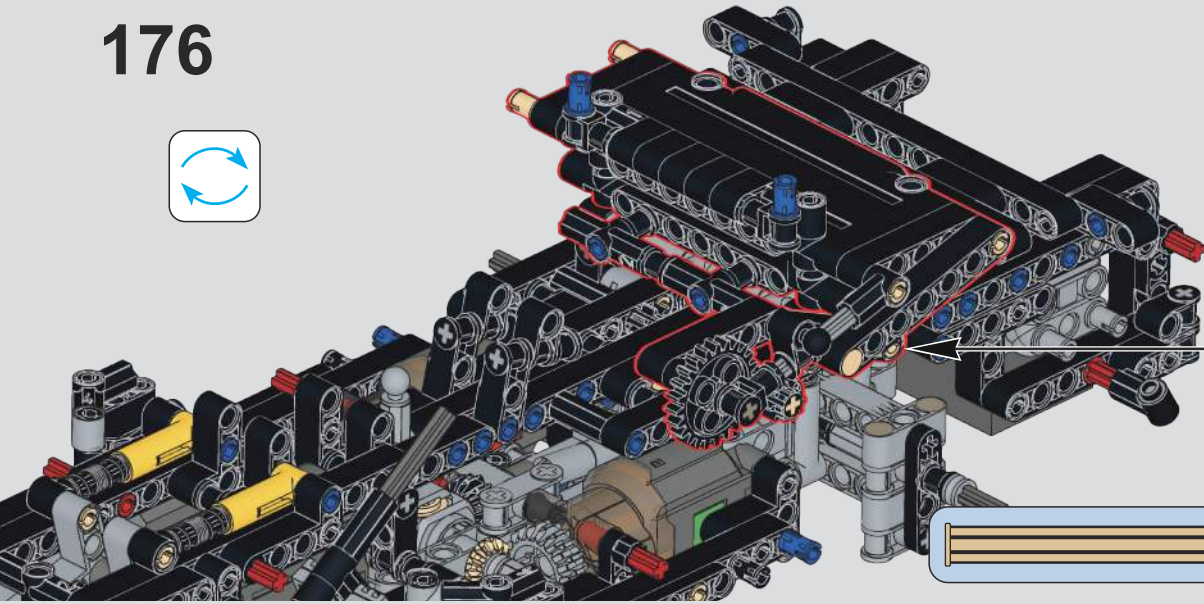

1x

1x

5

175

4

176

177

(光滑栓)(Technic Pin without Friction)