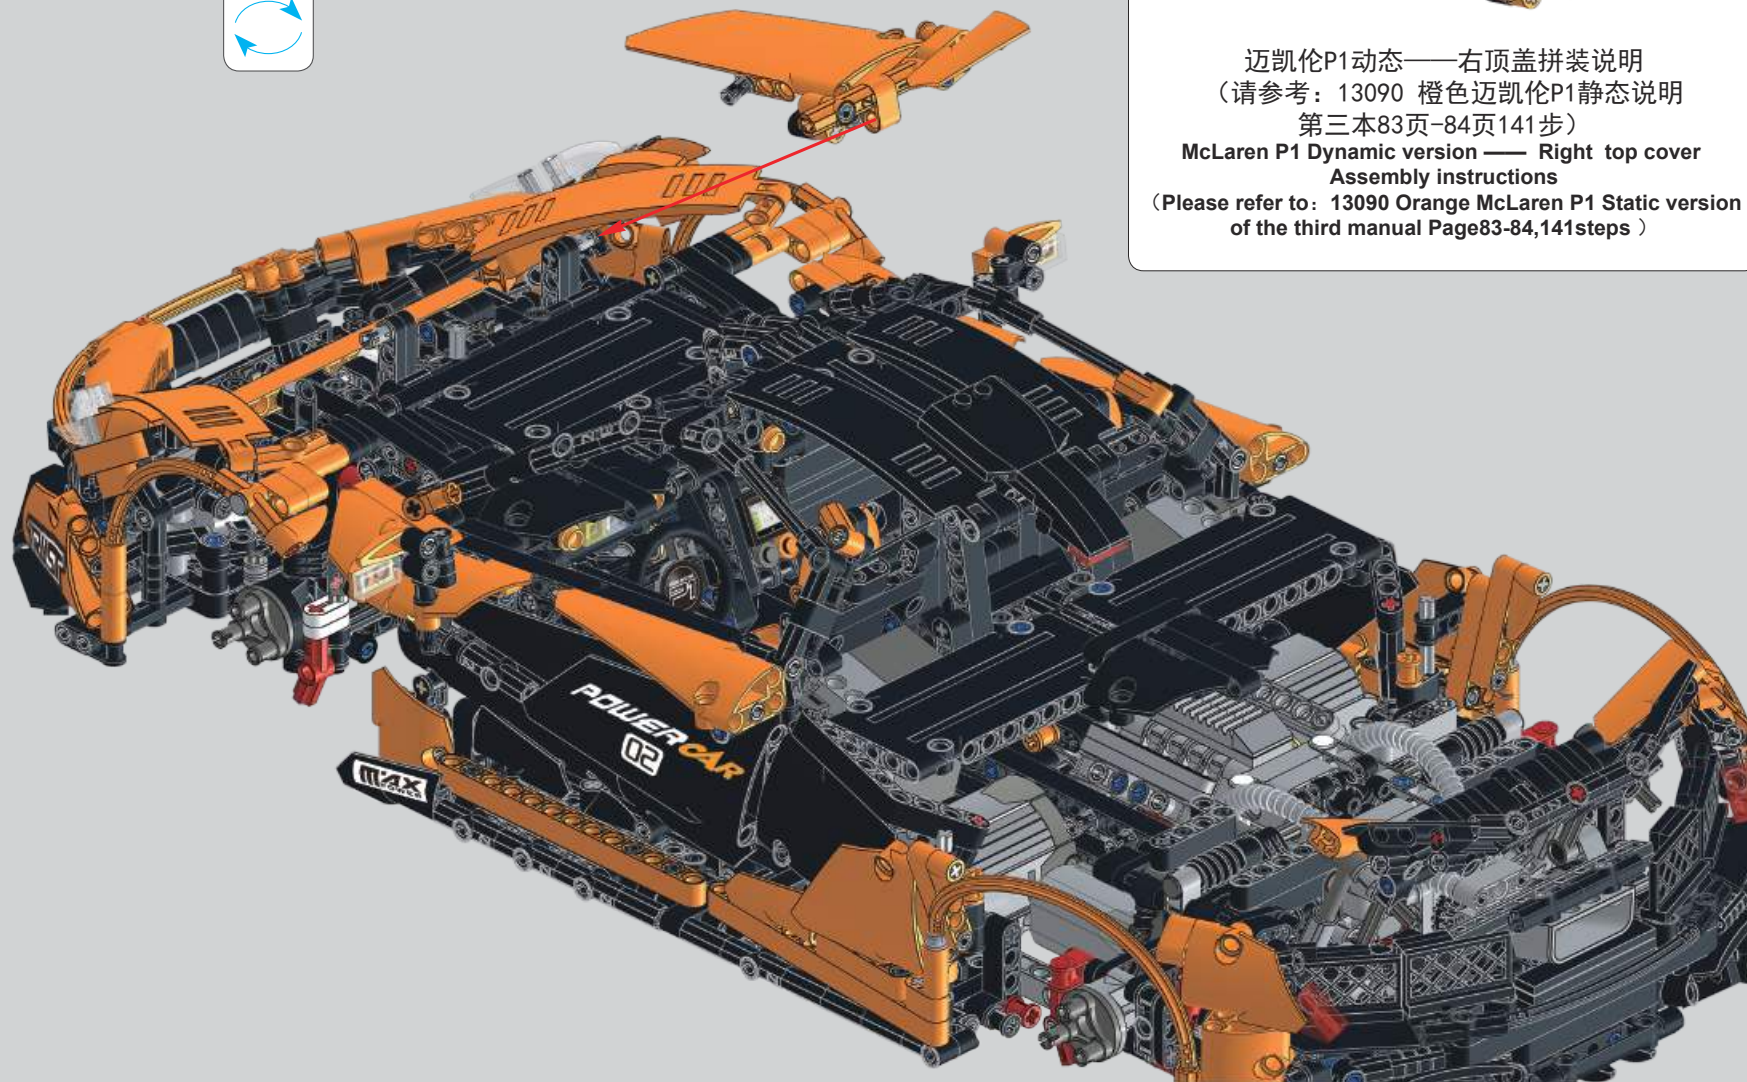

595

596

597

迈凯伦P1动态——右顶盖拼装说明
 (请参考: 13090 橙色迈凯伦P1静态说明
 第三本83页-84页141步)

McLaren P1 Dynamic version —— Right top cover
 Assembly instructions
 (Please refer to: 13090 Orange McLaren P1 Static version
 of the third manual Page83-84,141steps)