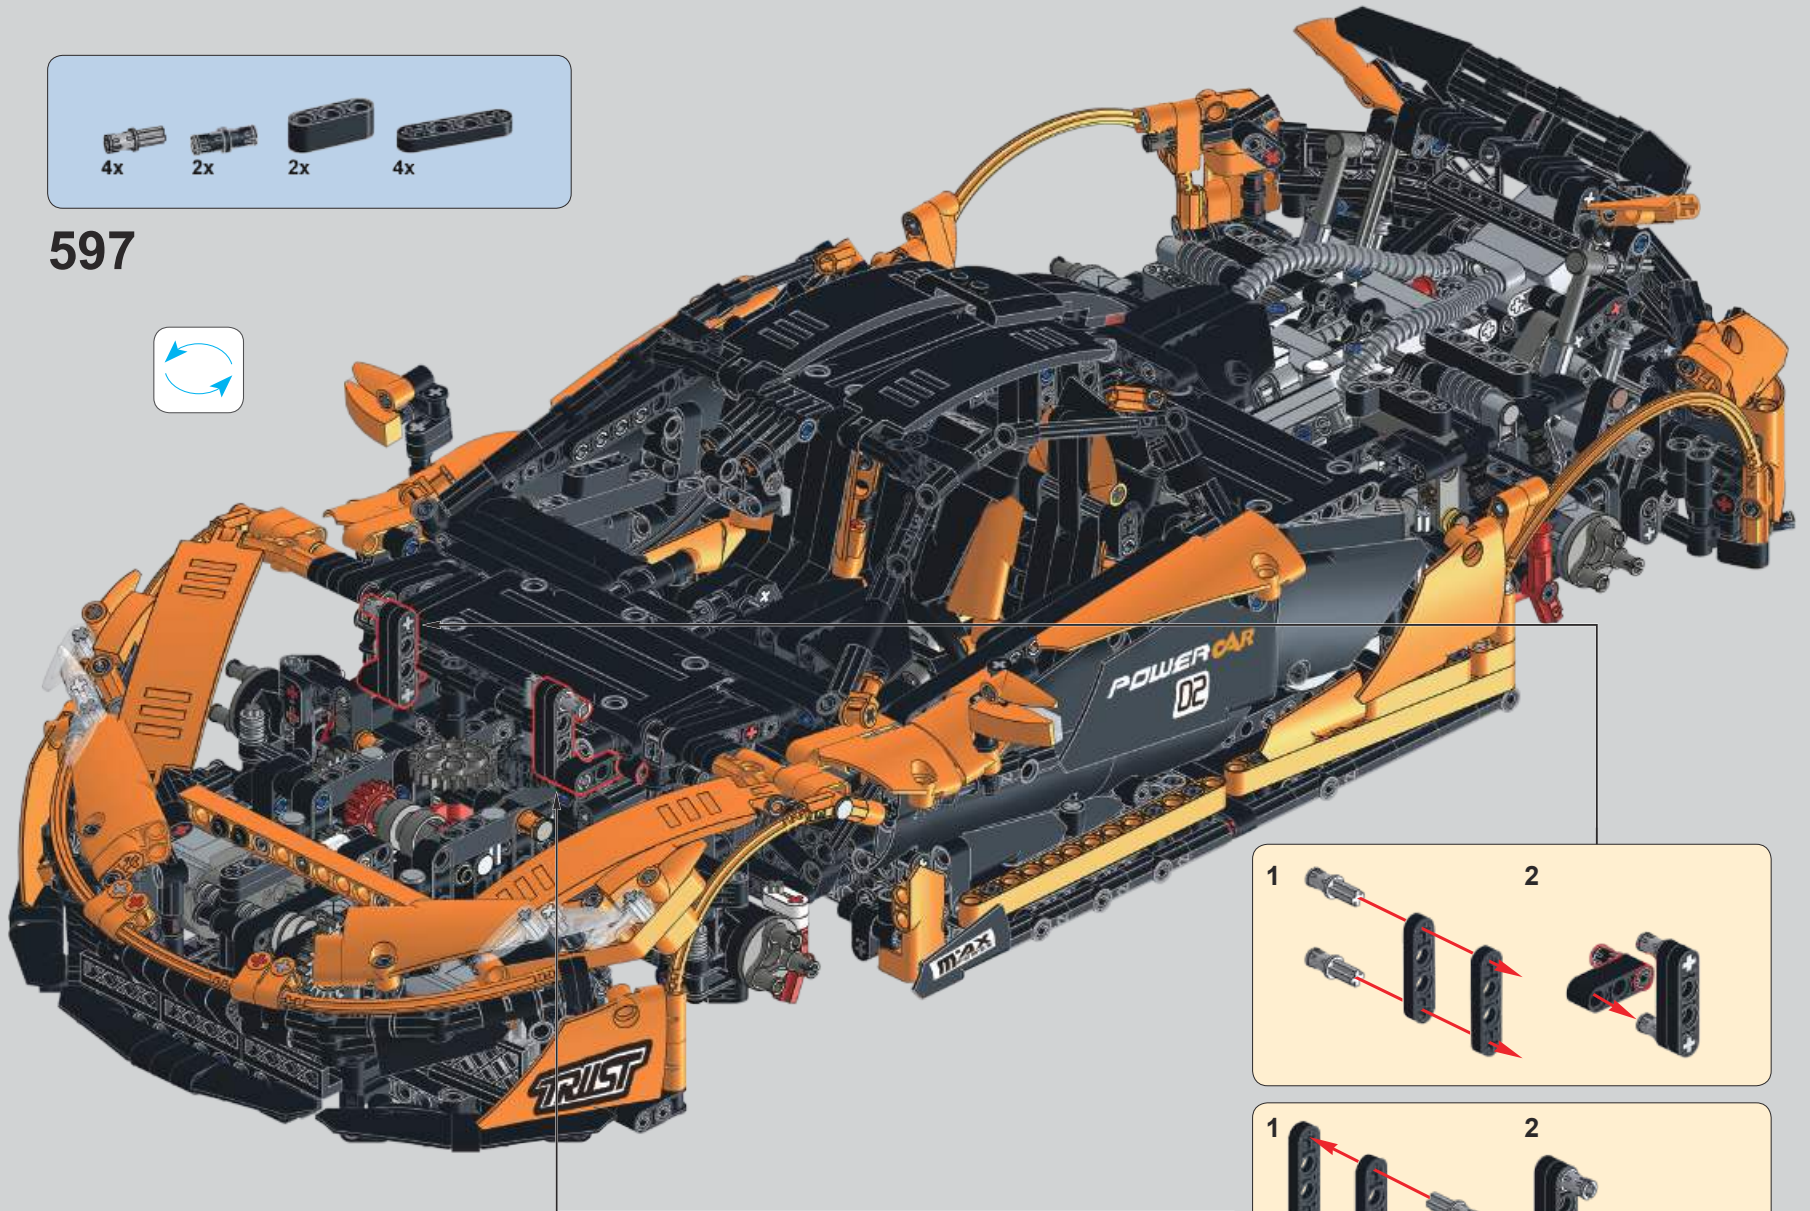

595

596

597

迈凯伦P1动态——右顶盖拼装说明
 (请参考: 13090 橙色迈凯伦P1静态说明
 第三本83页-84页141步)

McLaren P1 Dynamic version —— Right top cover
 Assembly instructions
 (Please refer to: 13090 Orange McLaren P1 Static version
 of the third manual Page83-84,141steps)