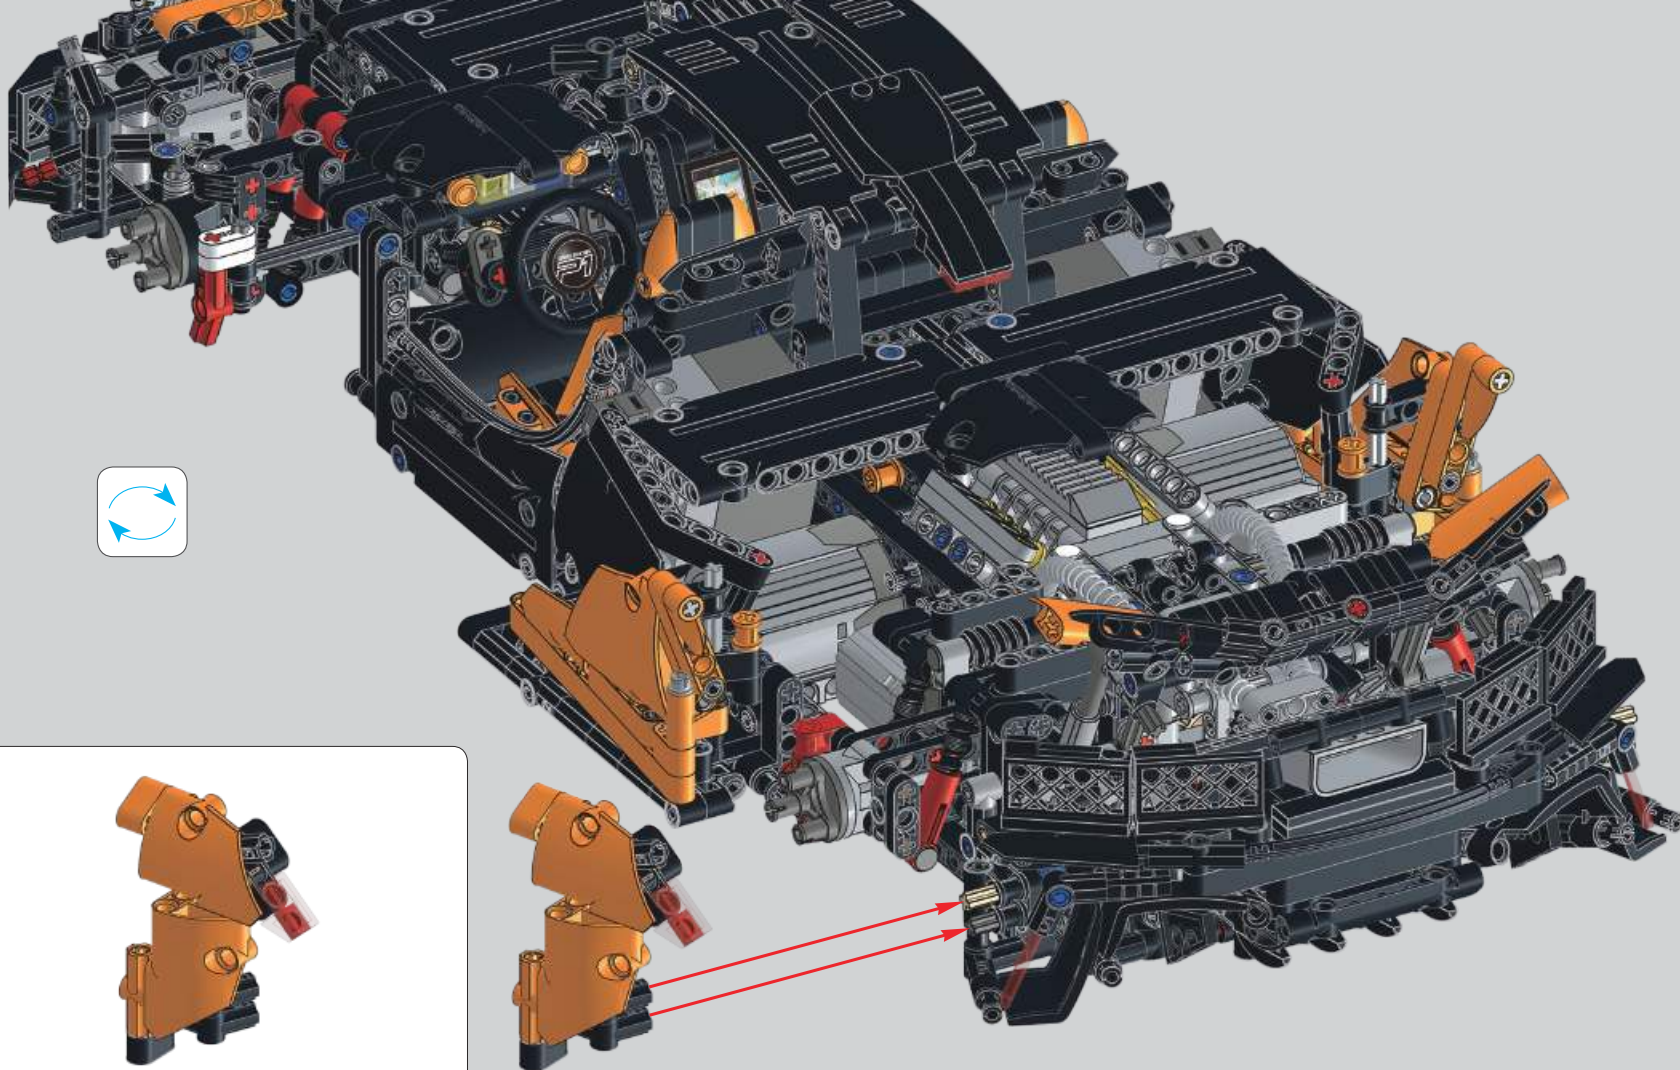

迈凯伦P1动态——拼装说明
(请参考: 13090 橙色迈凯伦P1静态
说明第三本31页-32页113步)

McLaren P1 Dynamic version ——
Assembly instructions

(Please refer to: 13090 Orange McLaren P1 Static
version of the third manual Page31-32,113steps)