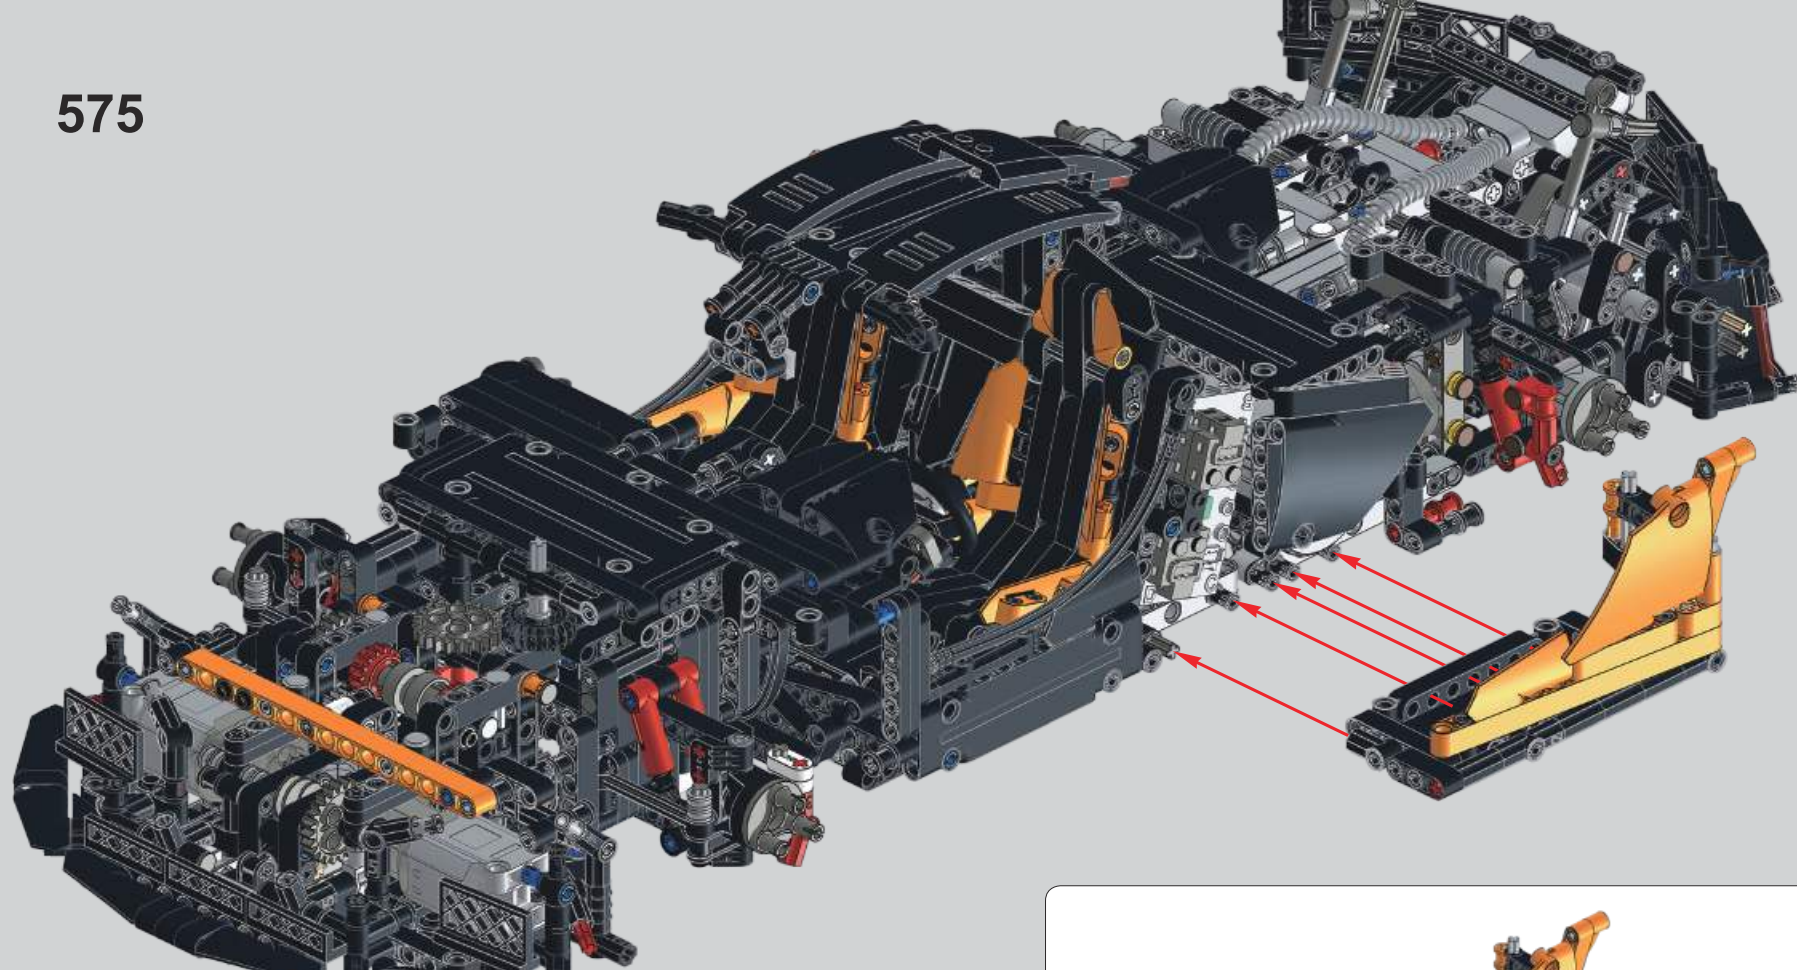

575

迈凯伦P1动态——左侧板拼装说明
(请参考: 13090 橙色迈凯伦P1静态说明第二本87页-90页101步)
McLaren P1 Dynamic version —— Left side board Assembly instructions
(Please refer to: 13090 Orange McLaren P1 Static version of the second manual Page87-90,101steps)