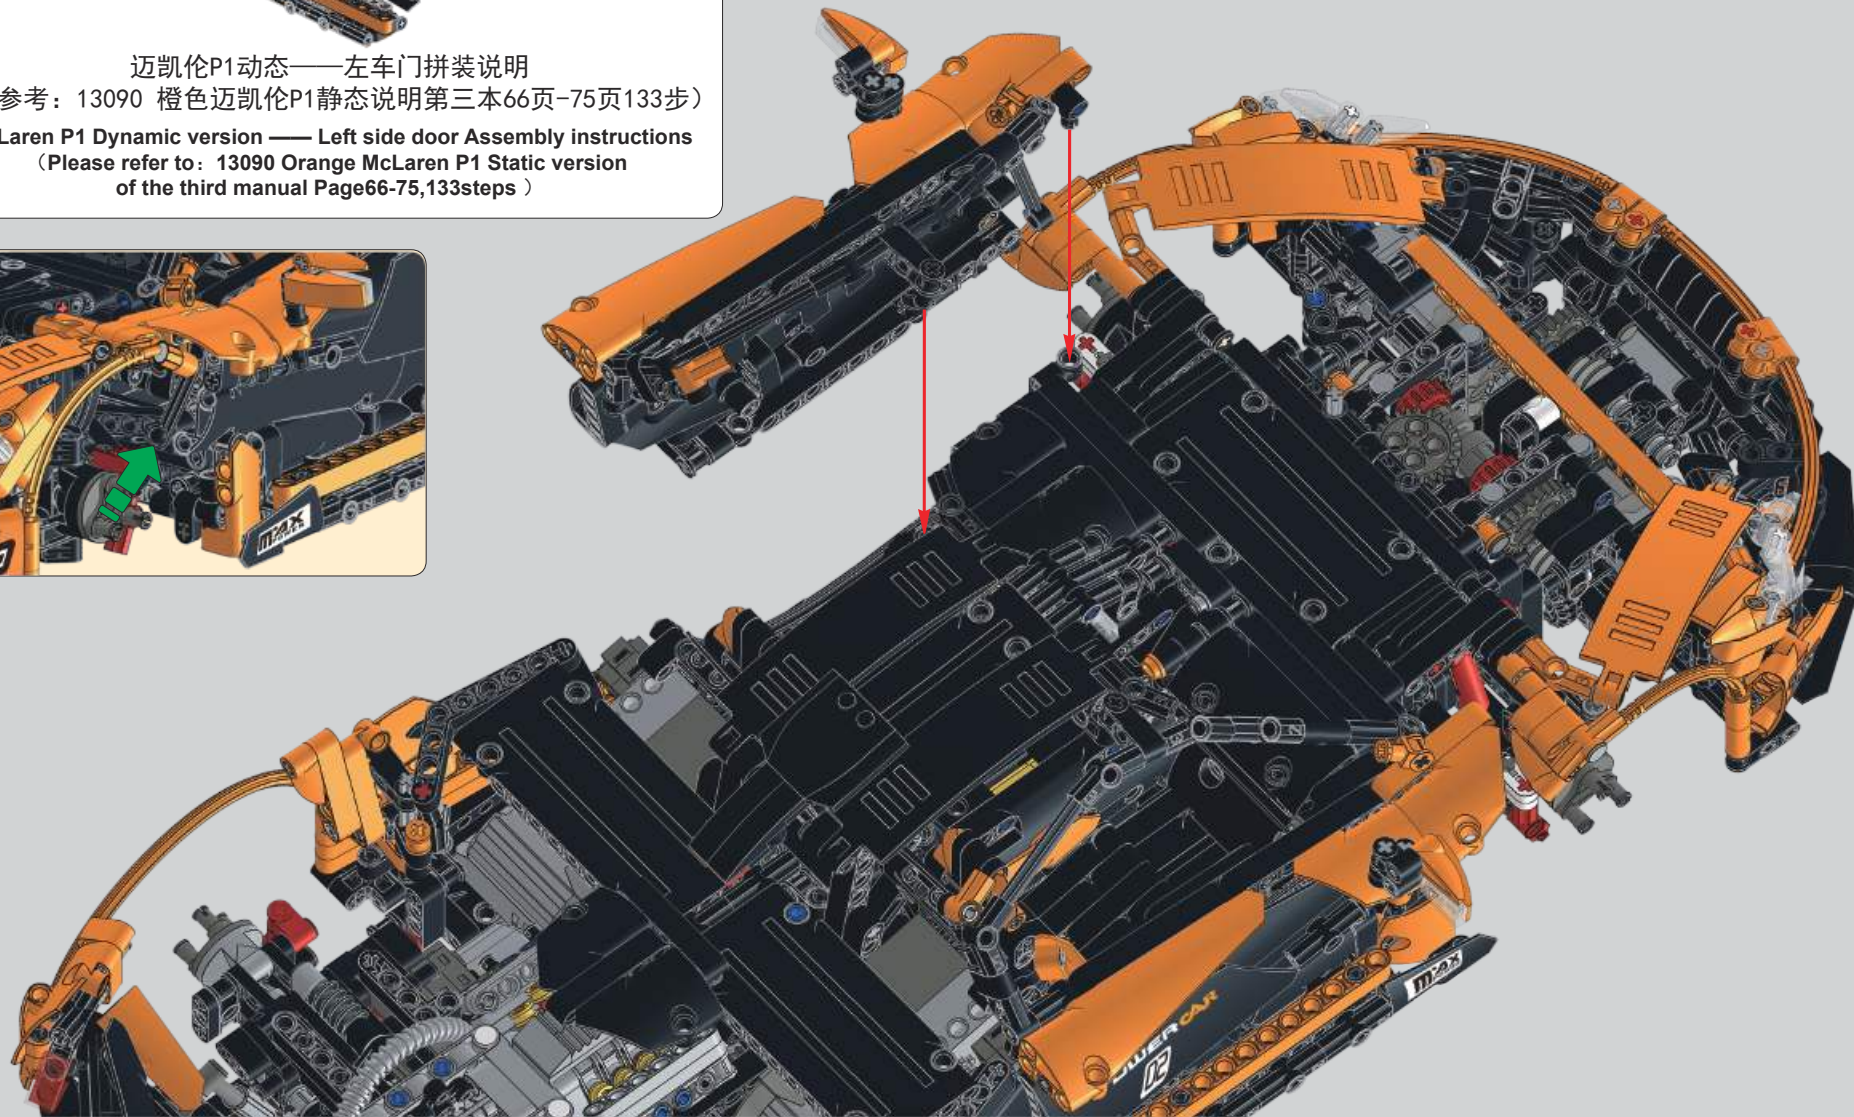

594

迈凯伦P1动态——左车门拼装说明
(请参考: 13090 橙色迈凯伦P1静态说明第三本66页-75页133步)

McLaren P1 Dynamic version —— Left side door Assembly instructions
(Please refer to: 13090 Orange McLaren P1 Static version
of the third manual Page66-75,133steps)