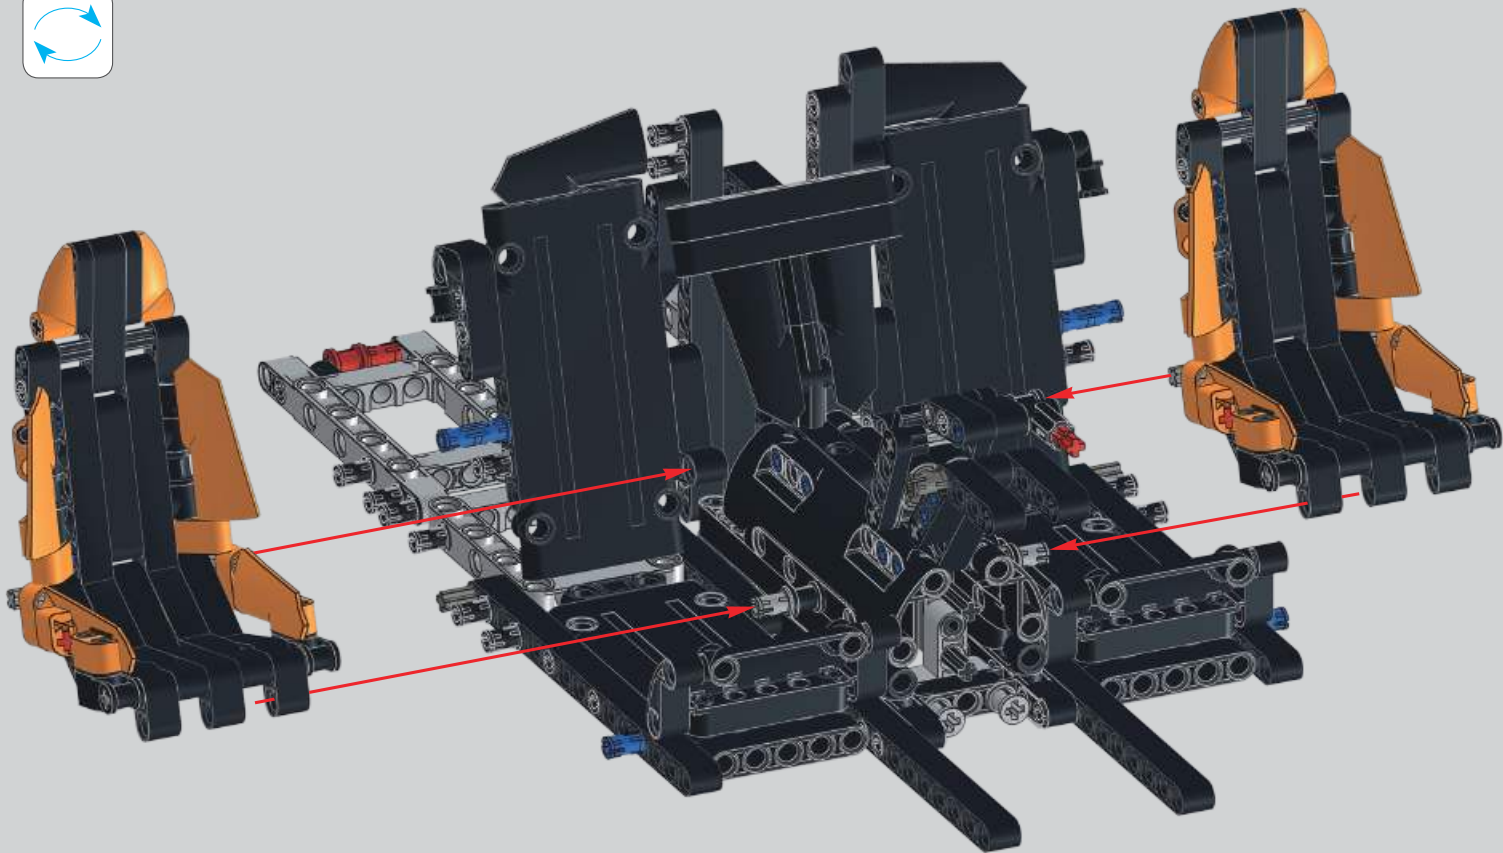

269

270

271

迈凯伦P1动态——座椅拼装说明
(请参考：13090 橙色迈凯伦P1静态说明第一本87页-91页53步)
McLaren P1 Dynamic version ——Seat assembly Assembly instructions
(Please refer to: 13090 Orange McLaren P1 Static Edition
first manual Page 87-91 53steps)