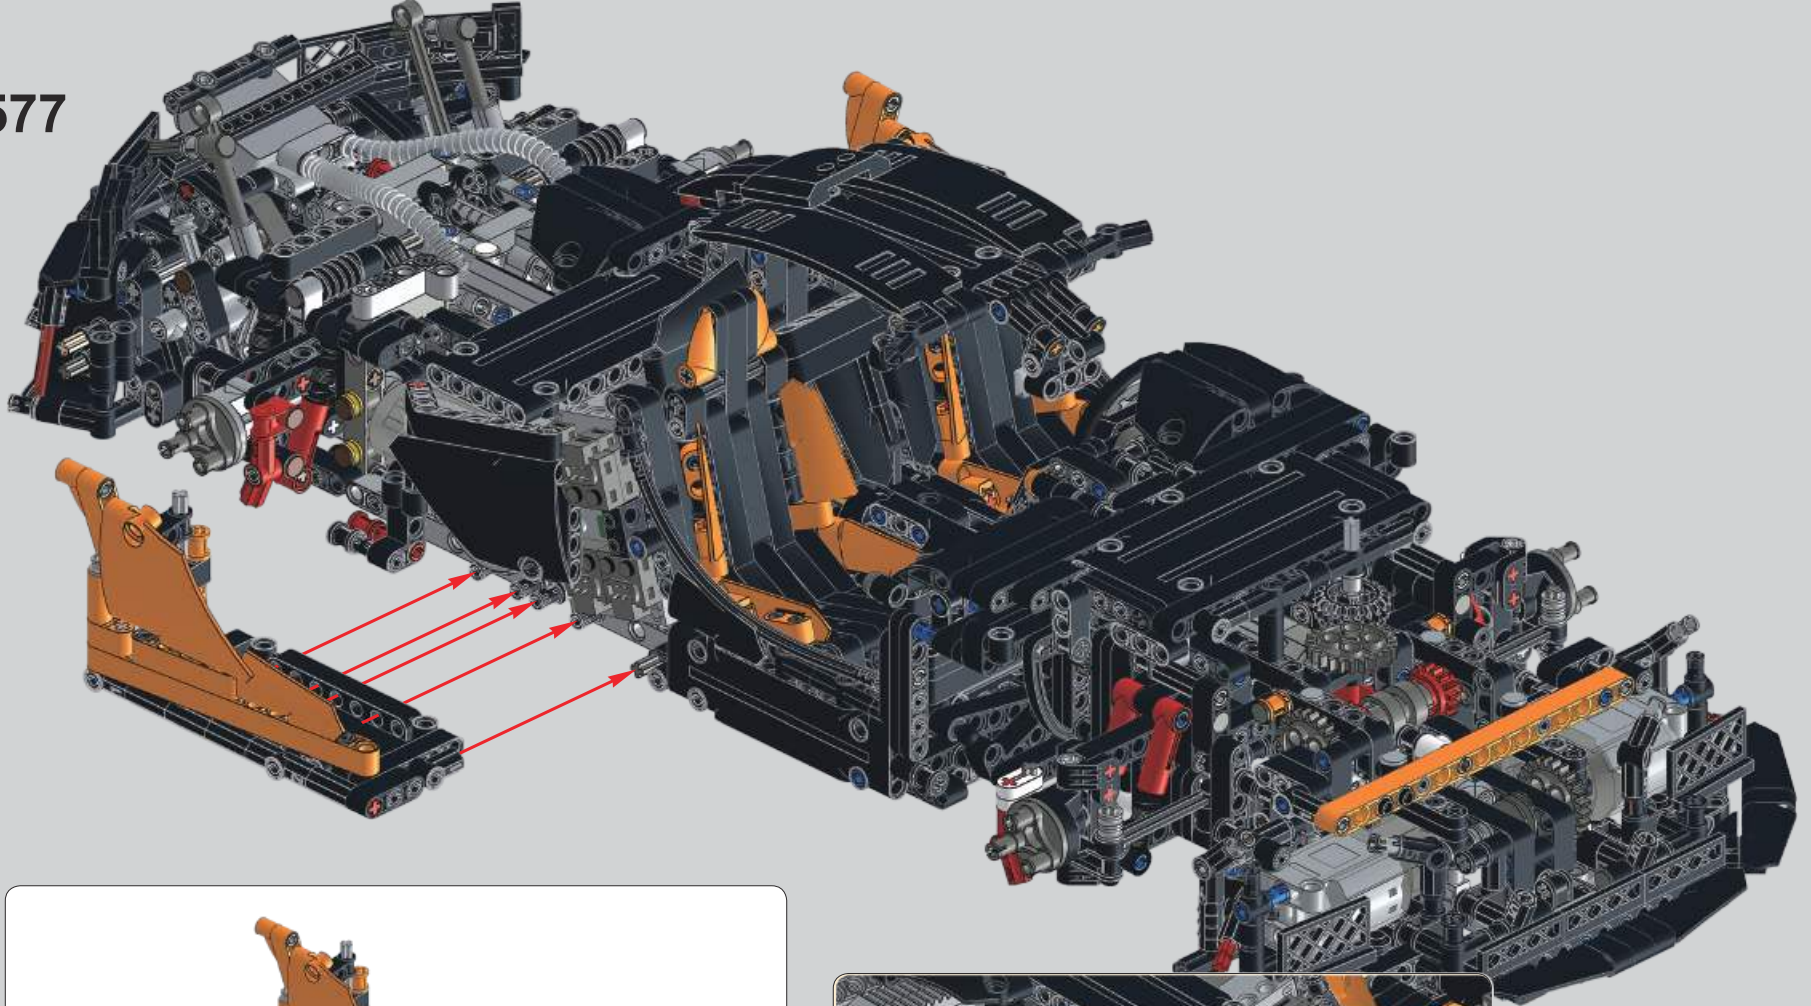

577

迈凯伦P1动态——右侧板拼装说明
(请参考: 13090 橙色迈凯伦P1静态说明第二本94页-97页105步)
McLaren P1 Dynamic version —— Right side panel Assembly instructions
(Please refer to: 13090 Orange McLaren P1 Static version of
the second manual Page94-97,105steps)