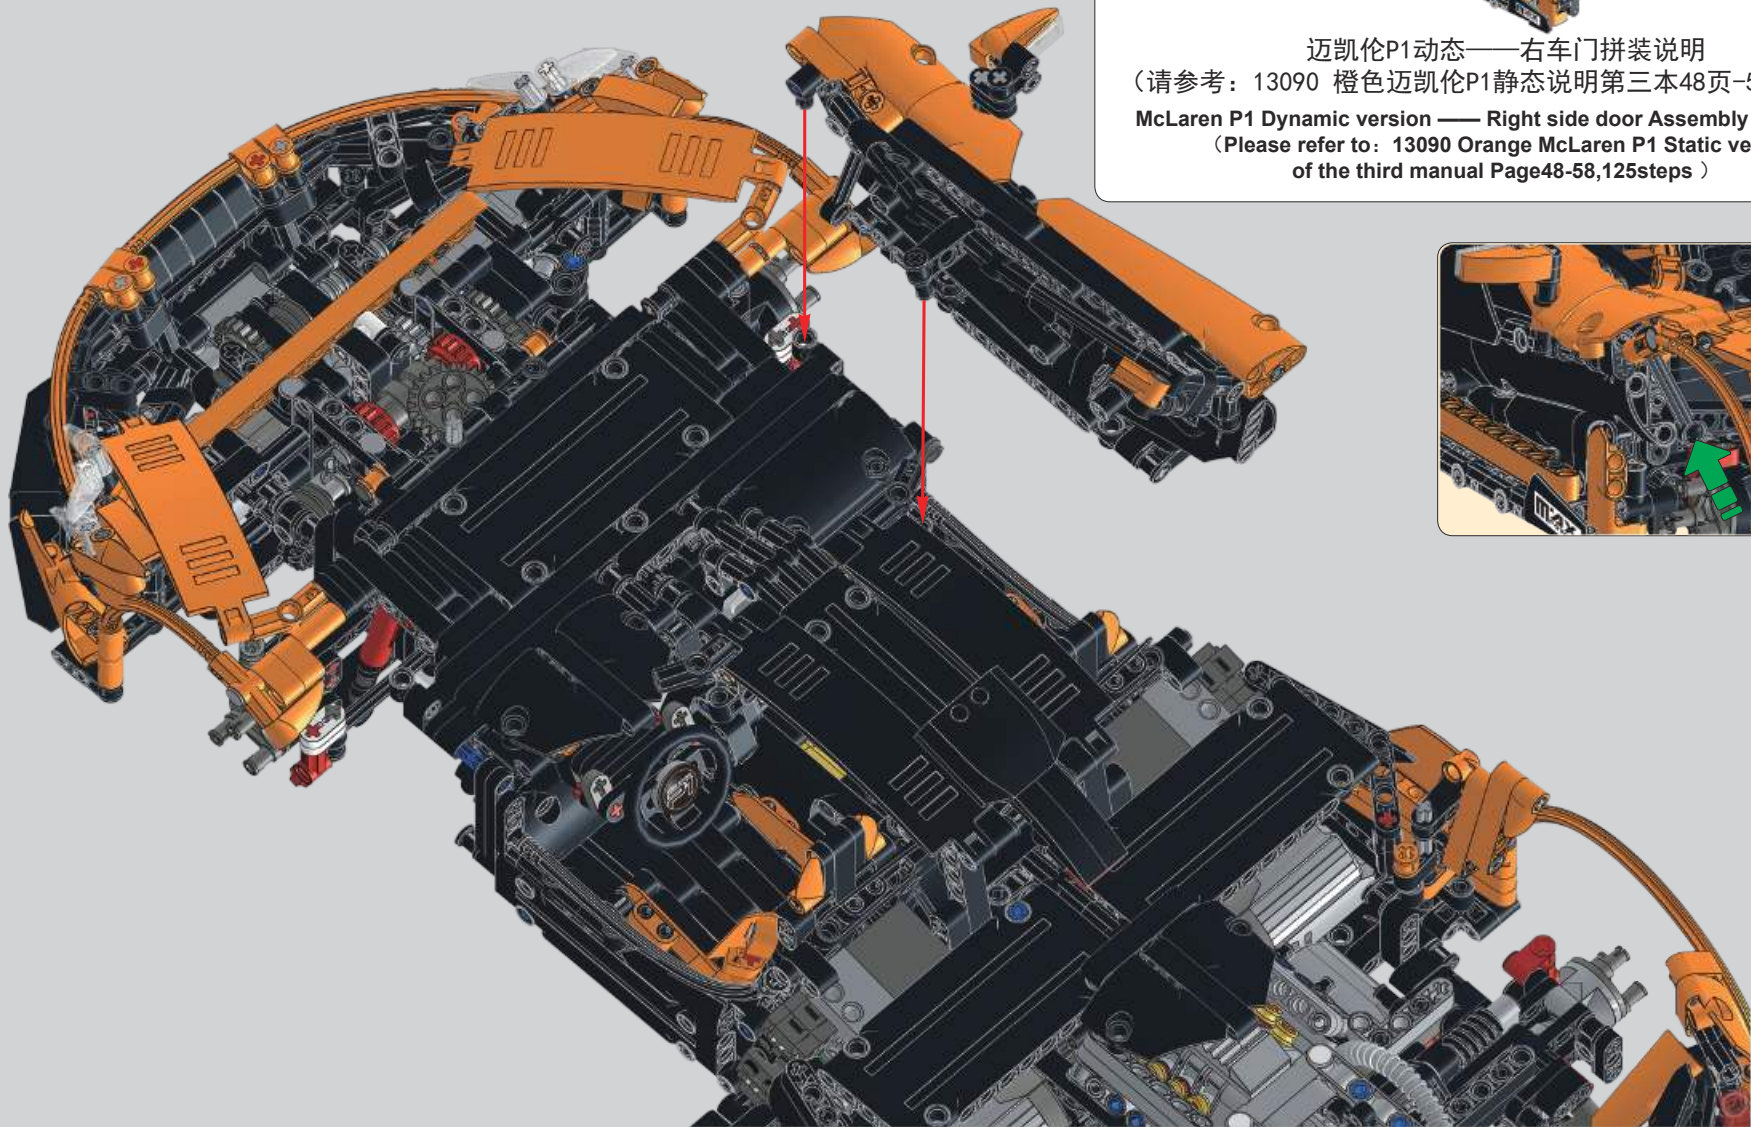

迈凯伦P1动态——右车门拼装说明
(请参考: 13090 橙色迈凯伦P1静态说明第三本48页-58页125步)
McLaren P1 Dynamic version —— Right side door Assembly instructions
(Please refer to: 13090 Orange McLaren P1 Static version
of the third manual Page48-58,125steps)