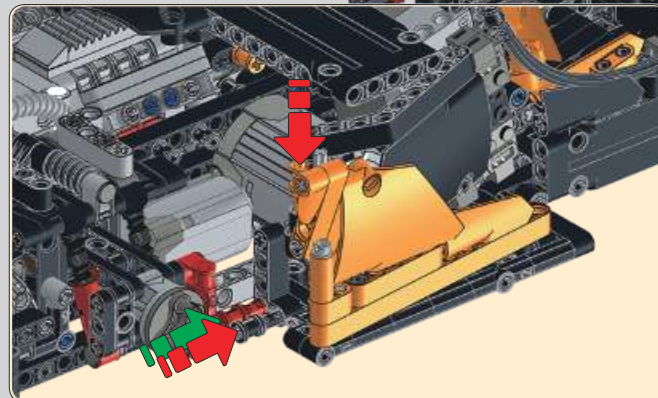

577

迈凯伦P1动态——右侧板拼装说明
(请参考: 13090 橙色迈凯伦P1静态说明第二本94页-97页105步)
McLaren P1 Dynamic version —— Right side panel Assembly instructions
(Please refer to: 13090 Orange McLaren P1 Static version of
the second manual Page94-97,105steps)