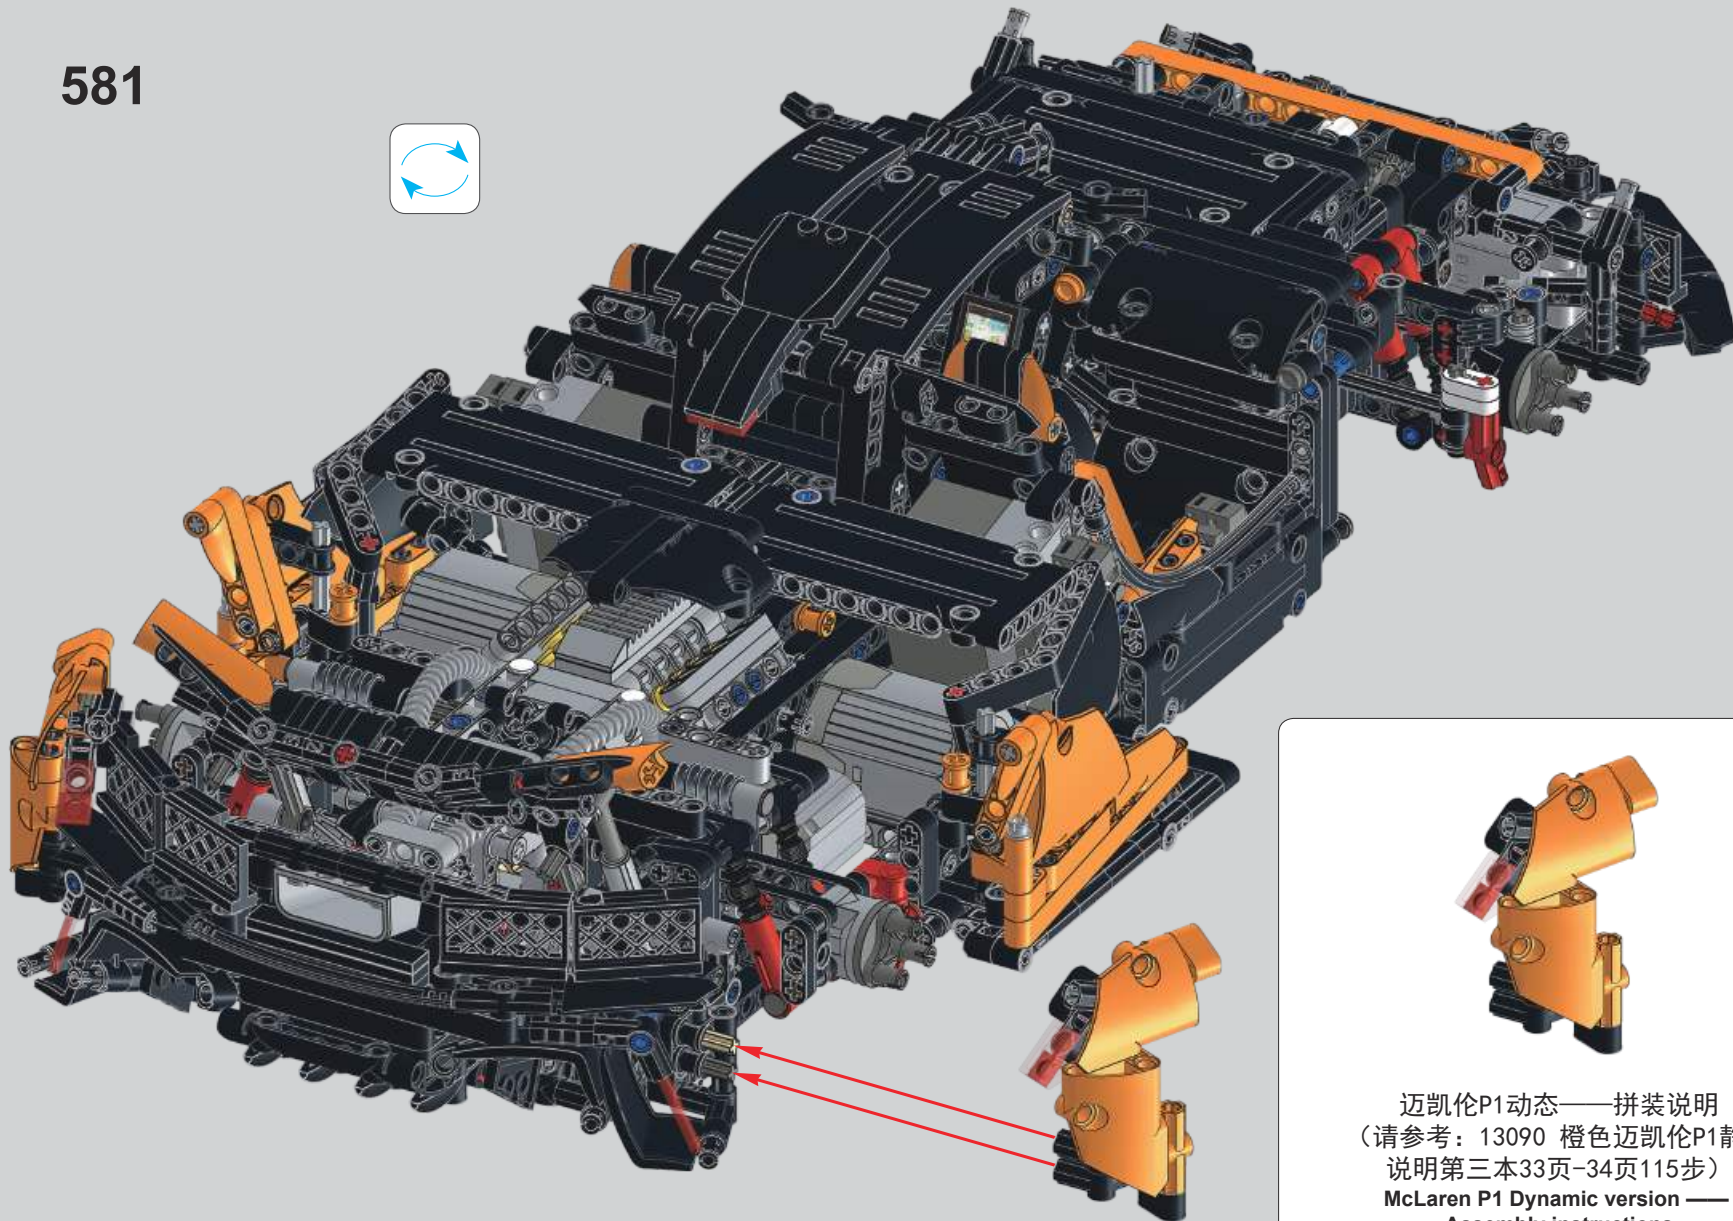

579

迈凯伦P1动态——拼装说明
 (请参考: 13090 橙色迈凯伦P1静态
 说明第三本31页-32页113步)

McLaren P1 Dynamic version ——
 Assembly instructions

(Please refer to: 13090 Orange McLaren P1 Static
 version of the third manual Page31-32,113steps)