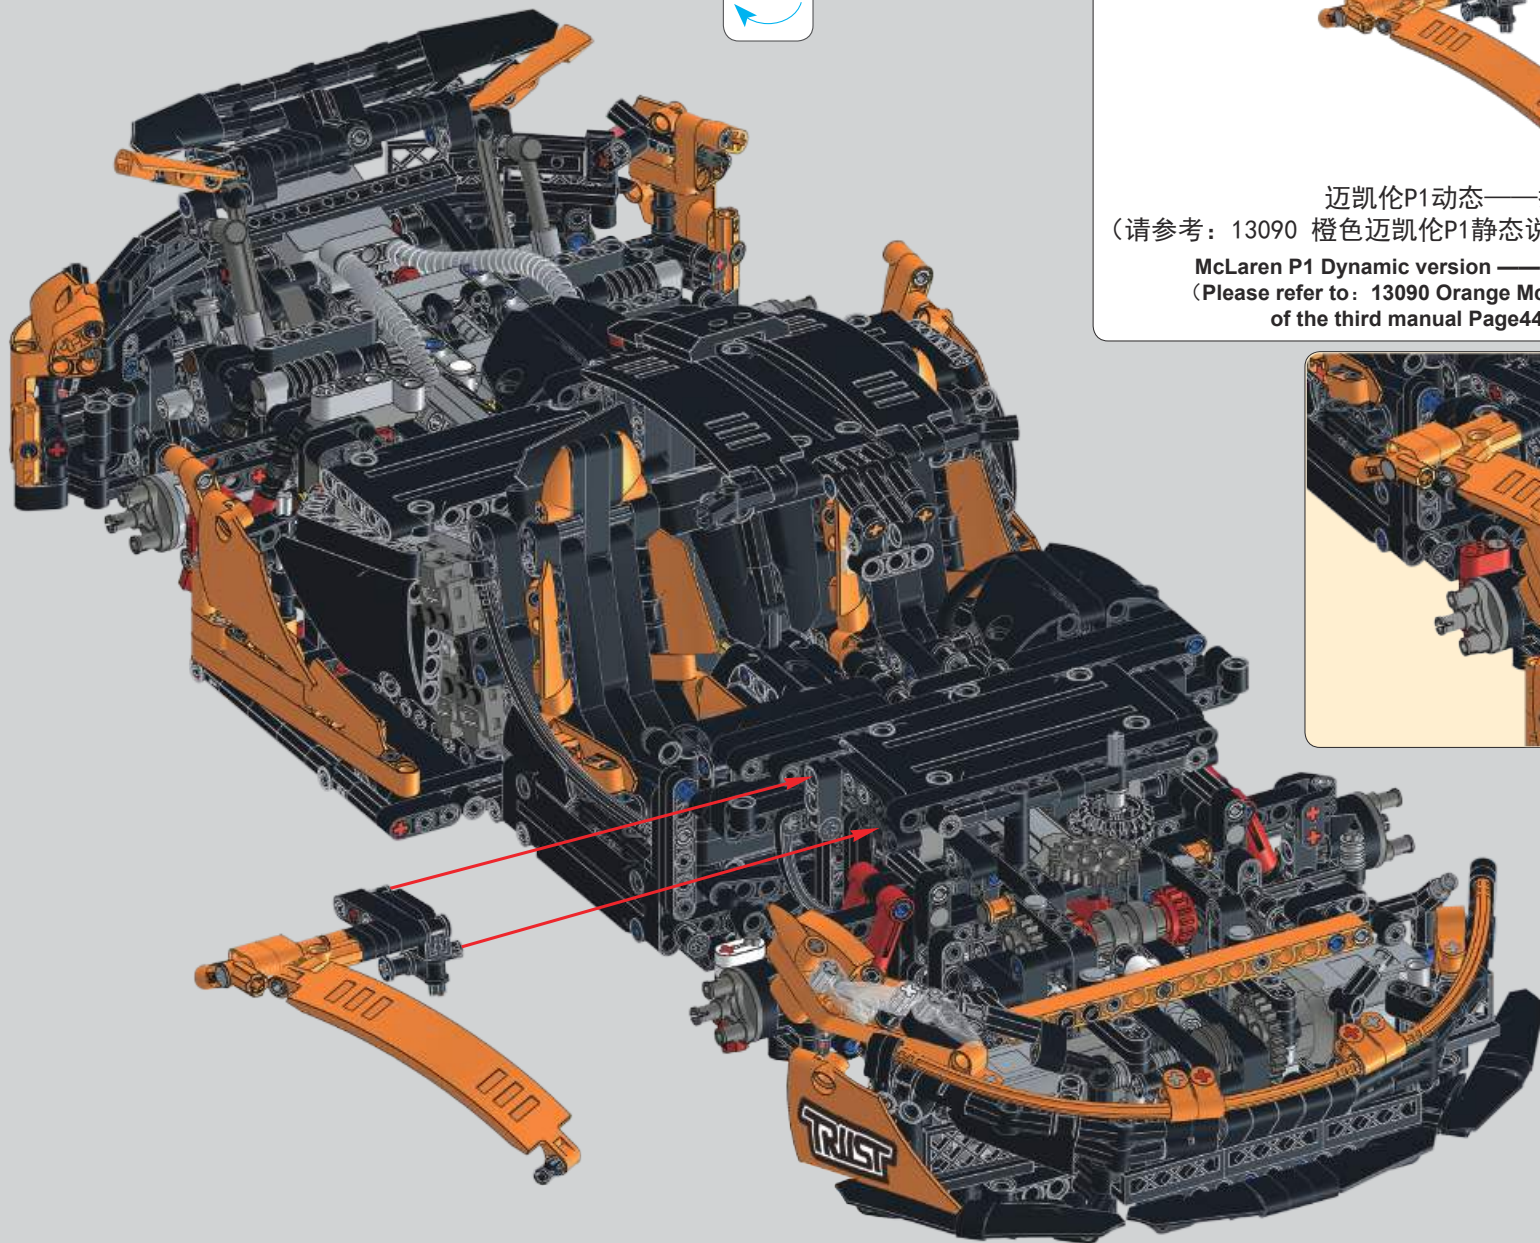

迈凯伦P1动态——拼装说明
(请参考: 13090 橙色迈凯伦P1静态说明第三本44页-45页122步)

McLaren P1 Dynamic version —— Assembly instructions
(Please refer to: 13090 Orange McLaren P1 Static version
of the third manual Page44-45,122steps)