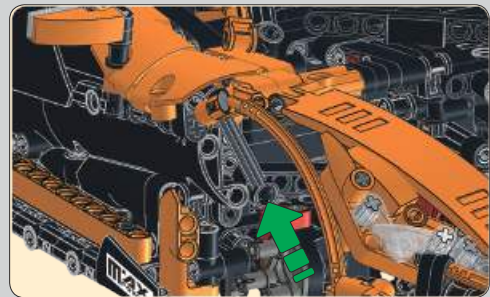

迈凯伦P1动态——右车门拼装说明
(请参考: 13090 橙色迈凯伦P1静态说明第三本48页-58页125步)
McLaren P1 Dynamic version —— Right side door Assembly instructions
(Please refer to: 13090 Orange McLaren P1 Static version
of the third manual Page48-58,125steps)