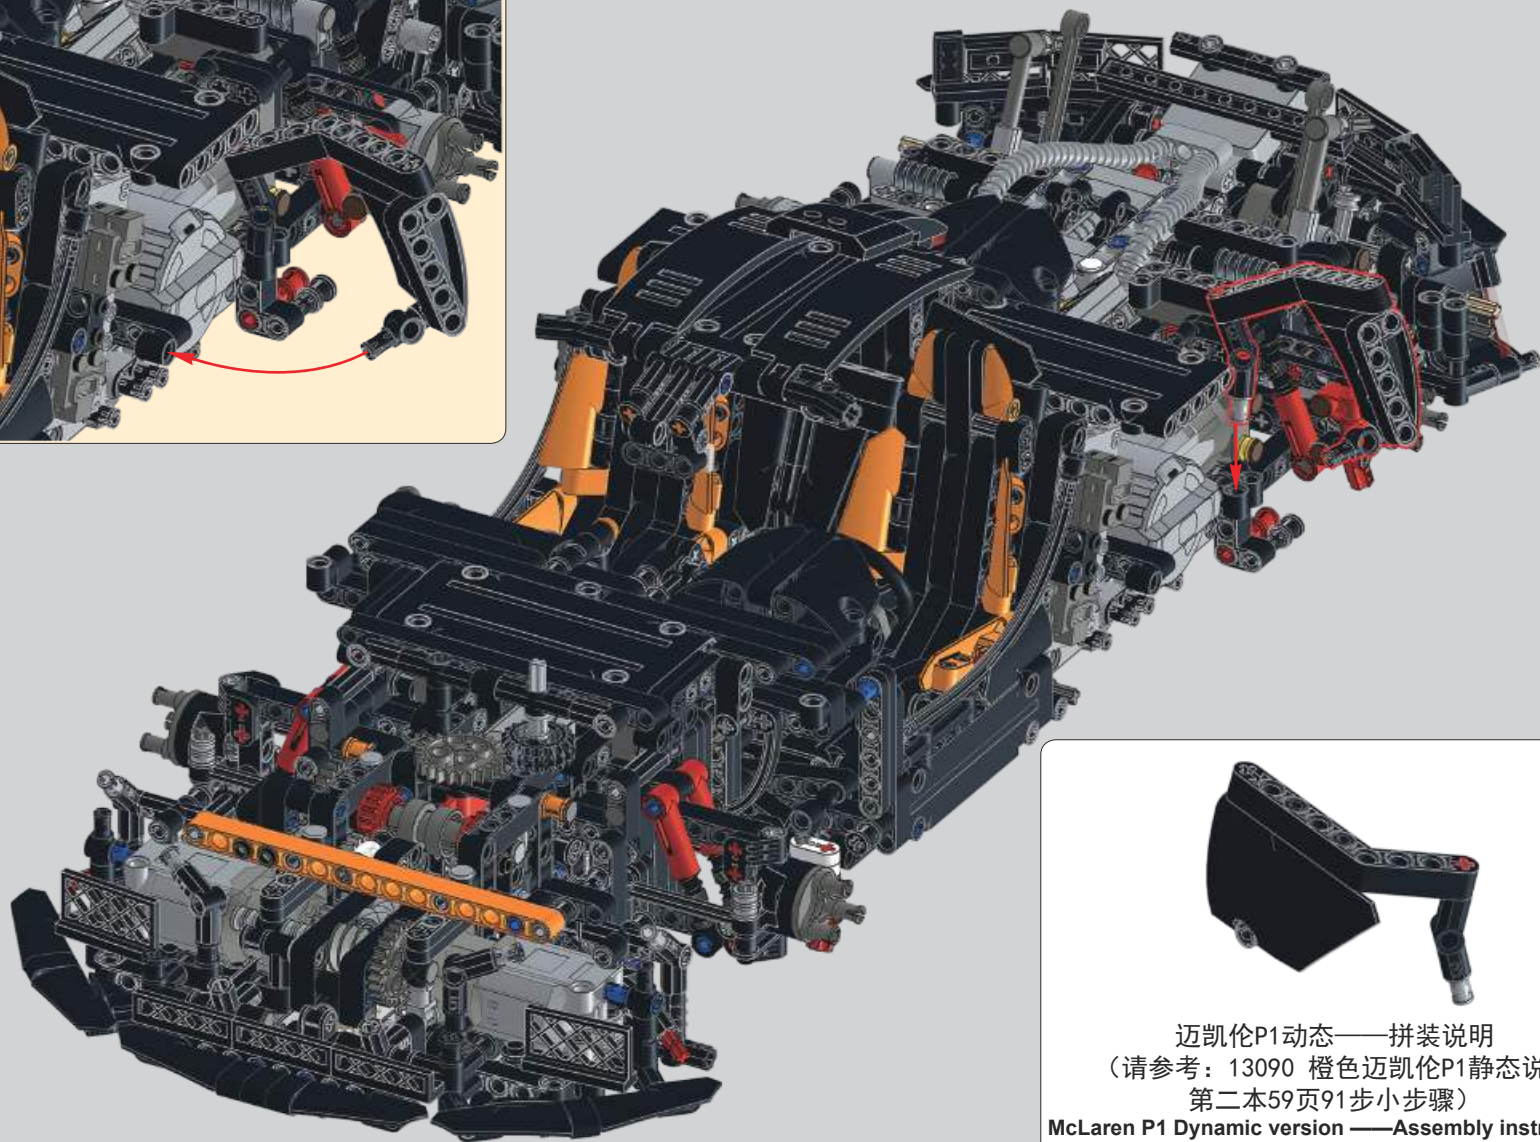

570

571

572

迈凯伦P1动态——拼装说明
(请参考: 13090 橙色迈凯伦P1静态说明第二本25页81步)
McLaren P1 Dynamic version —Assembly instructions
(Please refer to: 13090 Orange McLaren P1 Static version of
the second manual Page25,81steps)