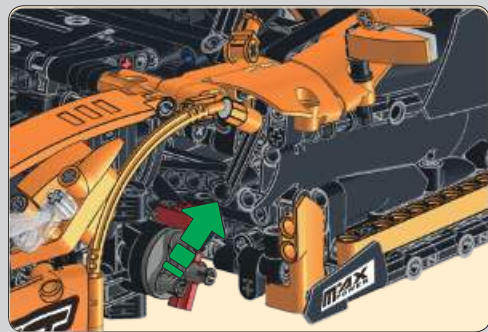

594

迈凯伦P1动态——左车门拼装说明
(请参考: 13090 橙色迈凯伦P1静态说明第三本66页-75页133步)

McLaren P1 Dynamic version —— Left side door Assembly instructions
(Please refer to: 13090 Orange McLaren P1 Static version
of the third manual Page66-75,133steps)