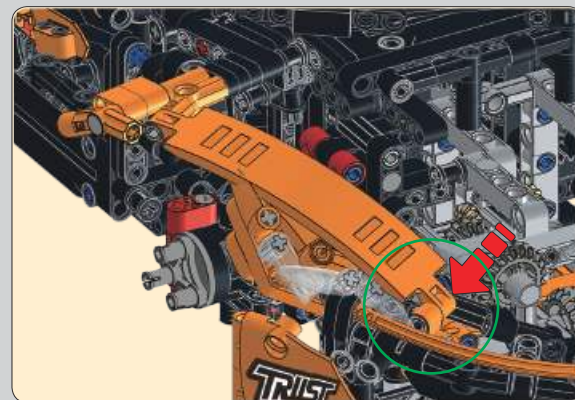

迈凯伦P1动态——拼装说明
(请参考: 13090 橙色迈凯伦P1静态说明第三本44页-45页122步)

McLaren P1 Dynamic version —— Assembly instructions
(Please refer to: 13090 Orange McLaren P1 Static version
of the third manual Page44-45,122steps)