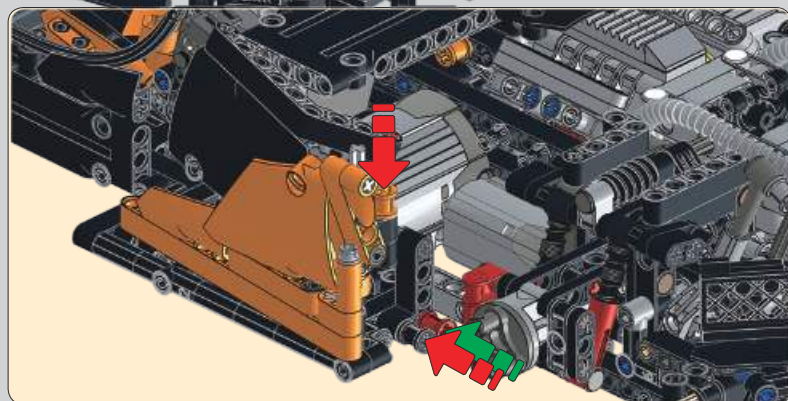

575

迈凯伦P1动态——左侧板拼装说明
(请参考: 13090 橙色迈凯伦P1静态说明第二本87页-90页101步)
McLaren P1 Dynamic version —— Left side board Assembly instructions
(Please refer to: 13090 Orange McLaren P1 Static version of the second manual Page87-90,101steps)