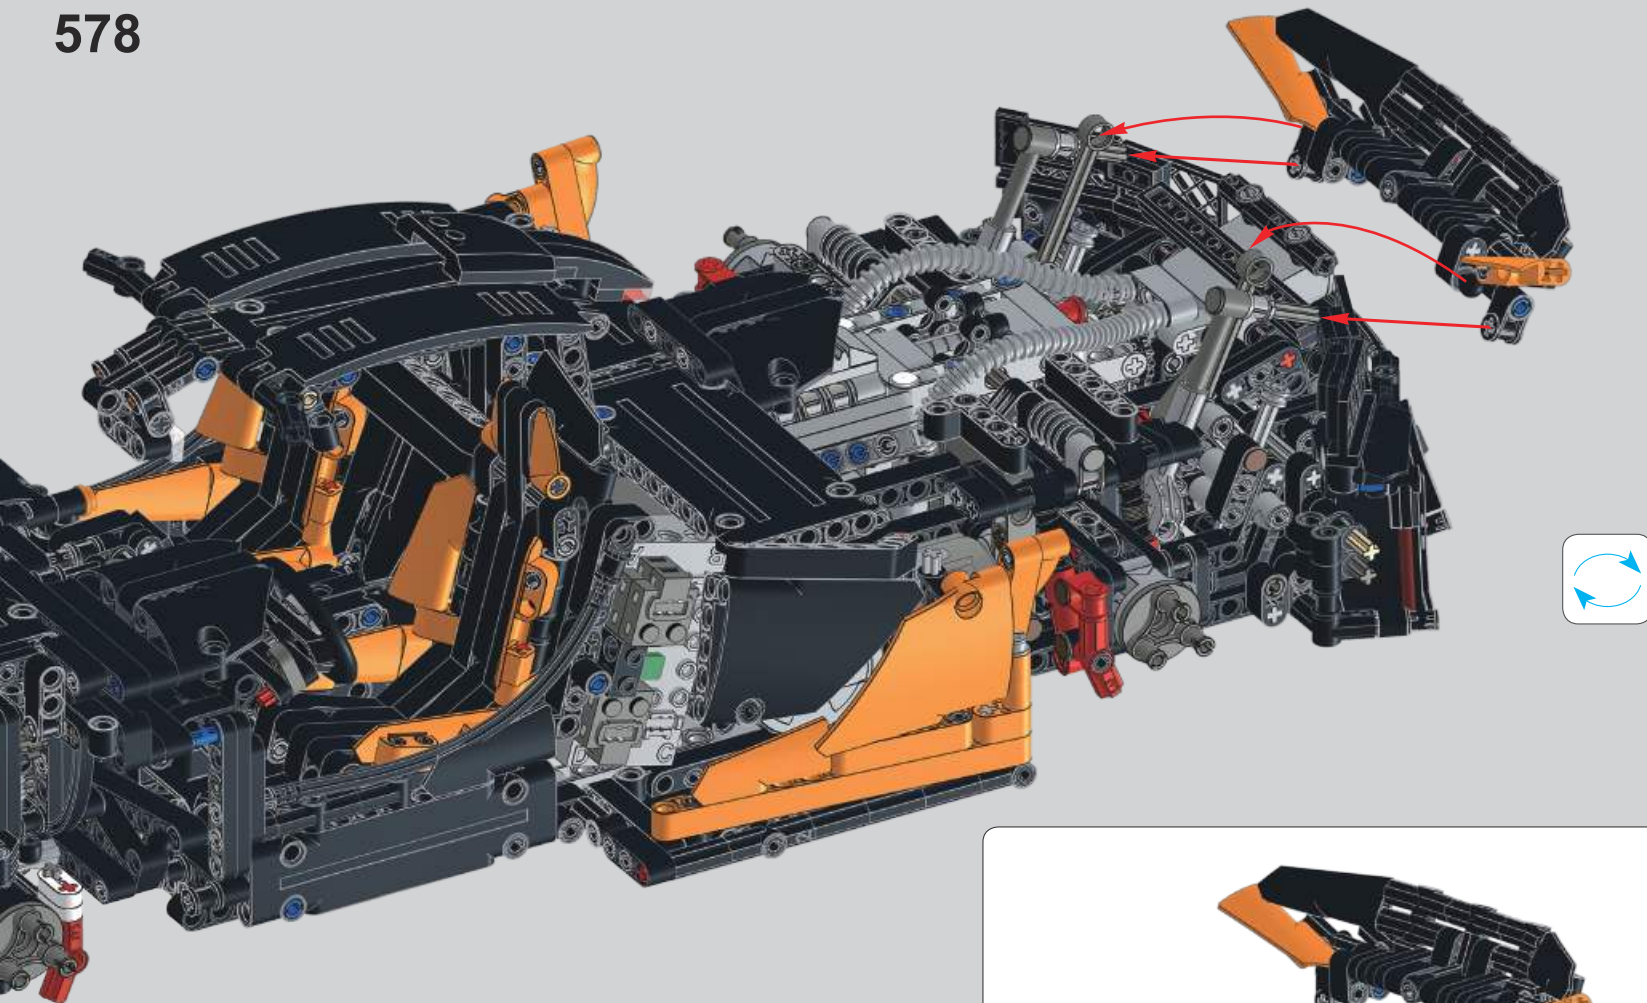

迈凯伦P1动态——尾翼拼装说明
(请参考: 13090 橙色迈凯伦P1静态说明第三本3页-6页108步)

McLaren P1 Dynamic version —— Tail Assembly instructions
(Please refer to: 13090 Orange McLaren P1 Static version of
the third manual Page3-6 108steps)