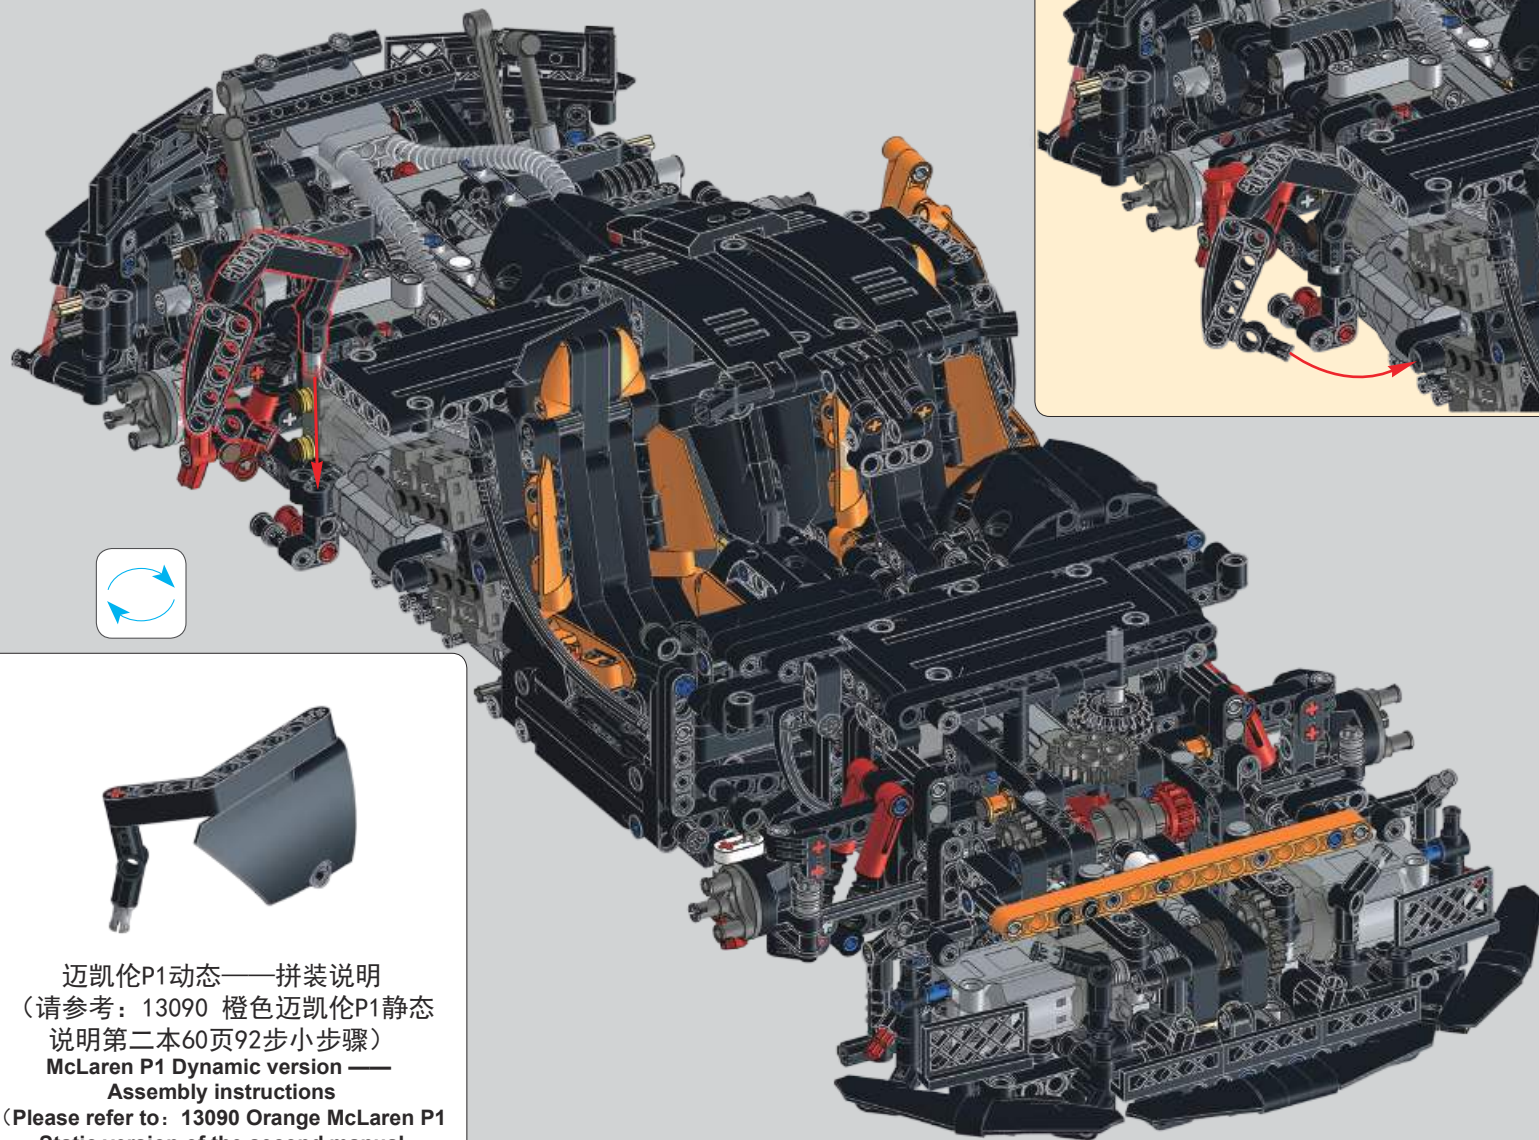

迈凯伦P1动态——拼装说明
(请参考: 13090 橙色迈凯伦P1静态
说明第二本60页92步小步骤)

McLaren P1 Dynamic version —
Assembly instructions

(Please refer to: 13090 Orange McLaren P1
Static version of the second manual
Page60,92steps small step)