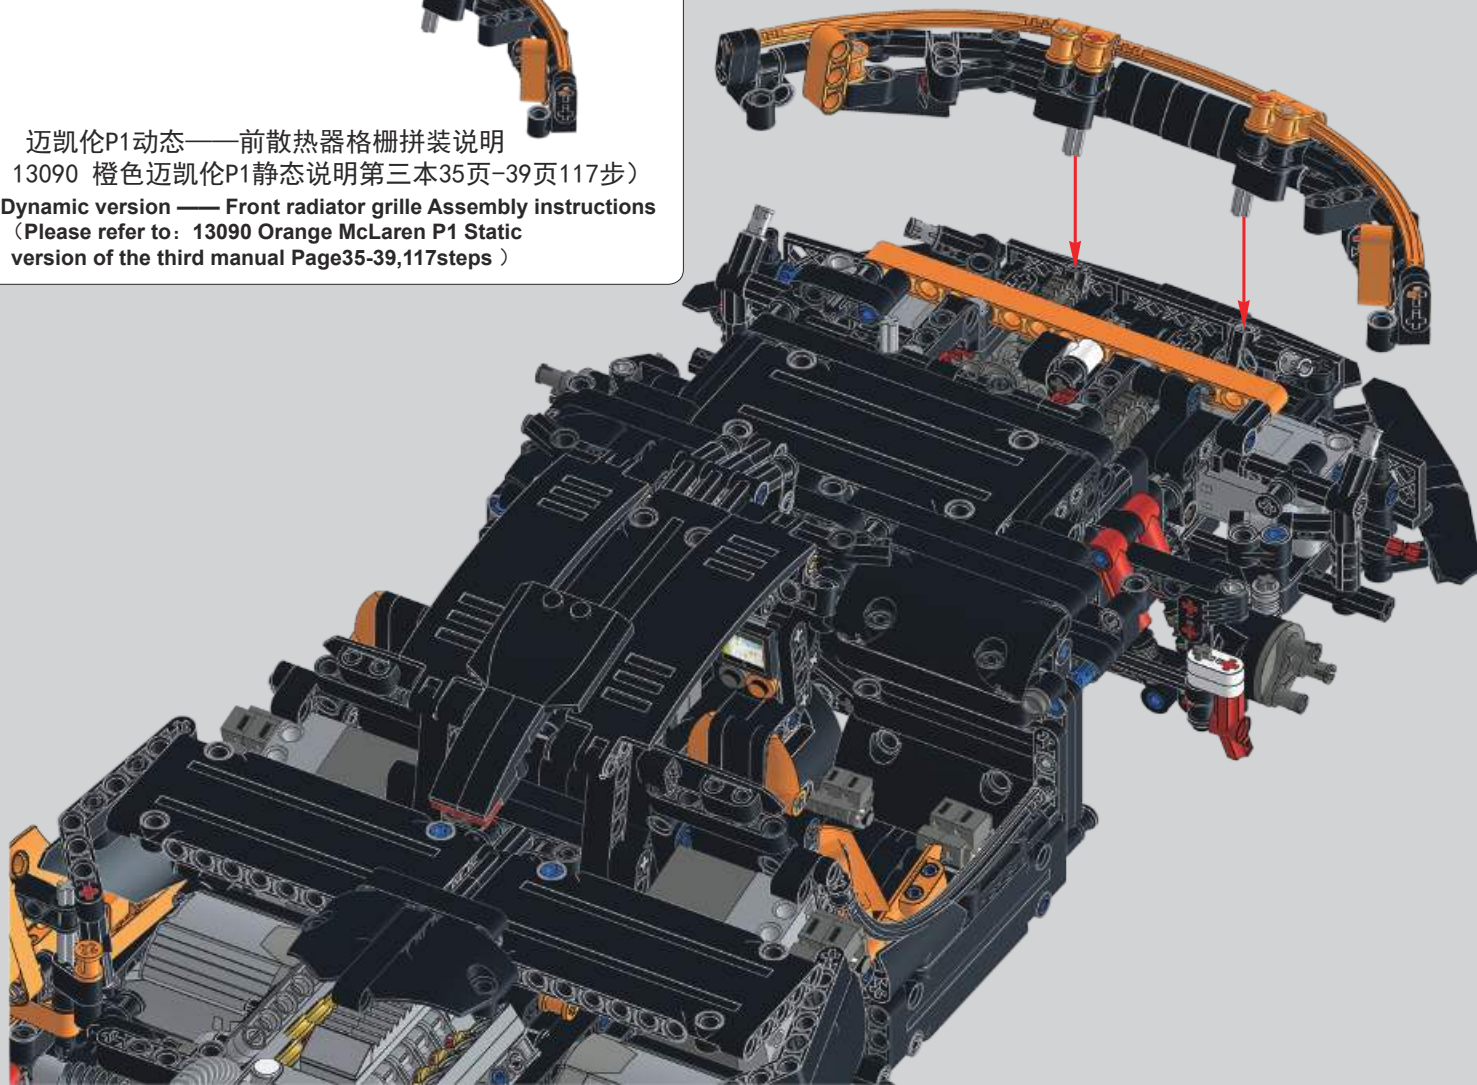

迈凯伦P1动态——前散热器格栅拼装说明
(请参考: 13090 橙色迈凯伦P1静态说明第三本35页-39页117步)
McLaren P1 Dynamic version —— Front radiator grille Assembly instructions
(Please refer to: 13090 Orange McLaren P1 Static
version of the third manual Page35-39,117steps)