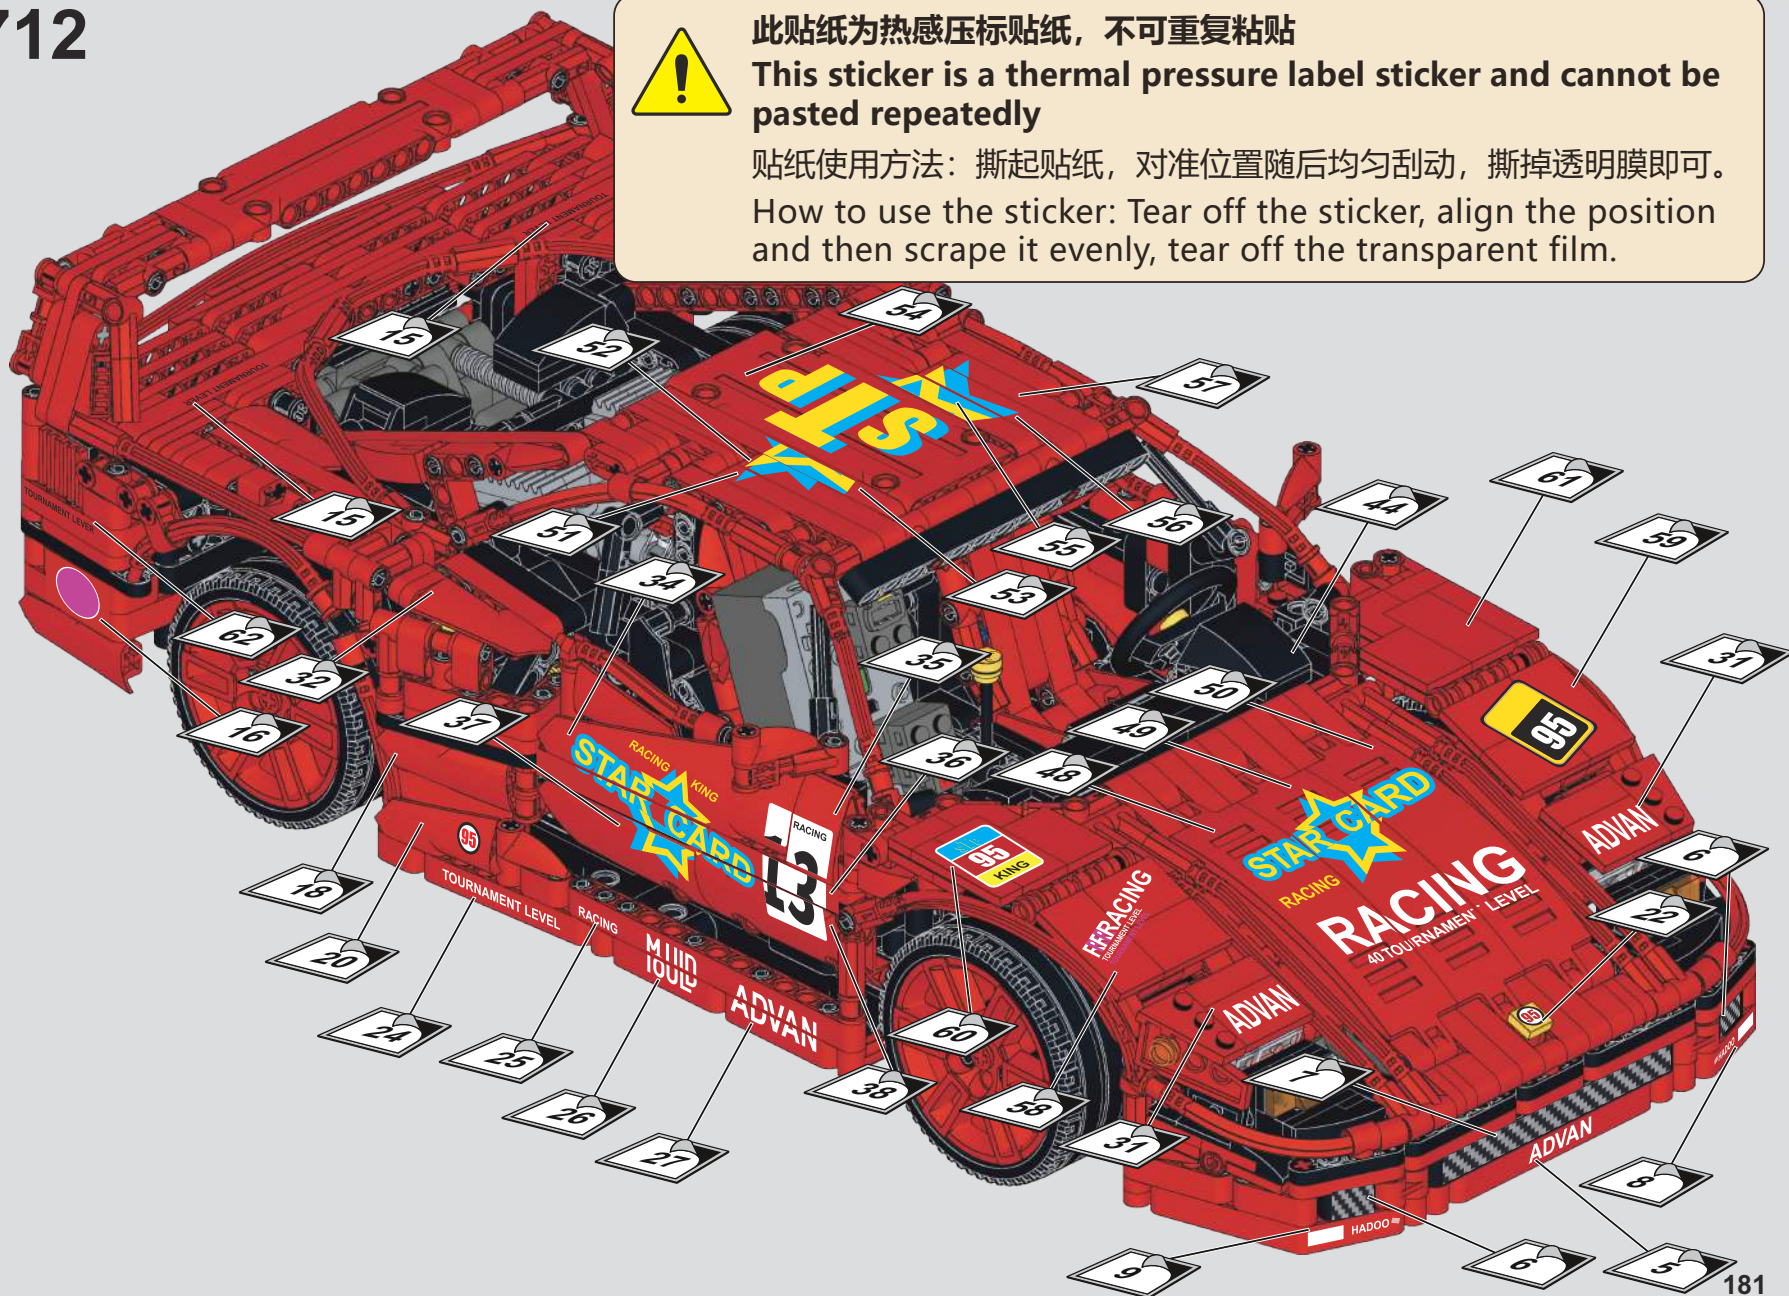

709

710

711

此贴纸为热感压标贴纸，不可重复粘贴

This sticker is a thermal pressure label sticker and cannot be pasted repeatedly

贴纸使用方法：撕起贴纸，对准位置随后均匀刮动，撕掉透明膜即可。

How to use the sticker: Tear off the sticker, align the position and then scrape it evenly, tear off the transparent film.