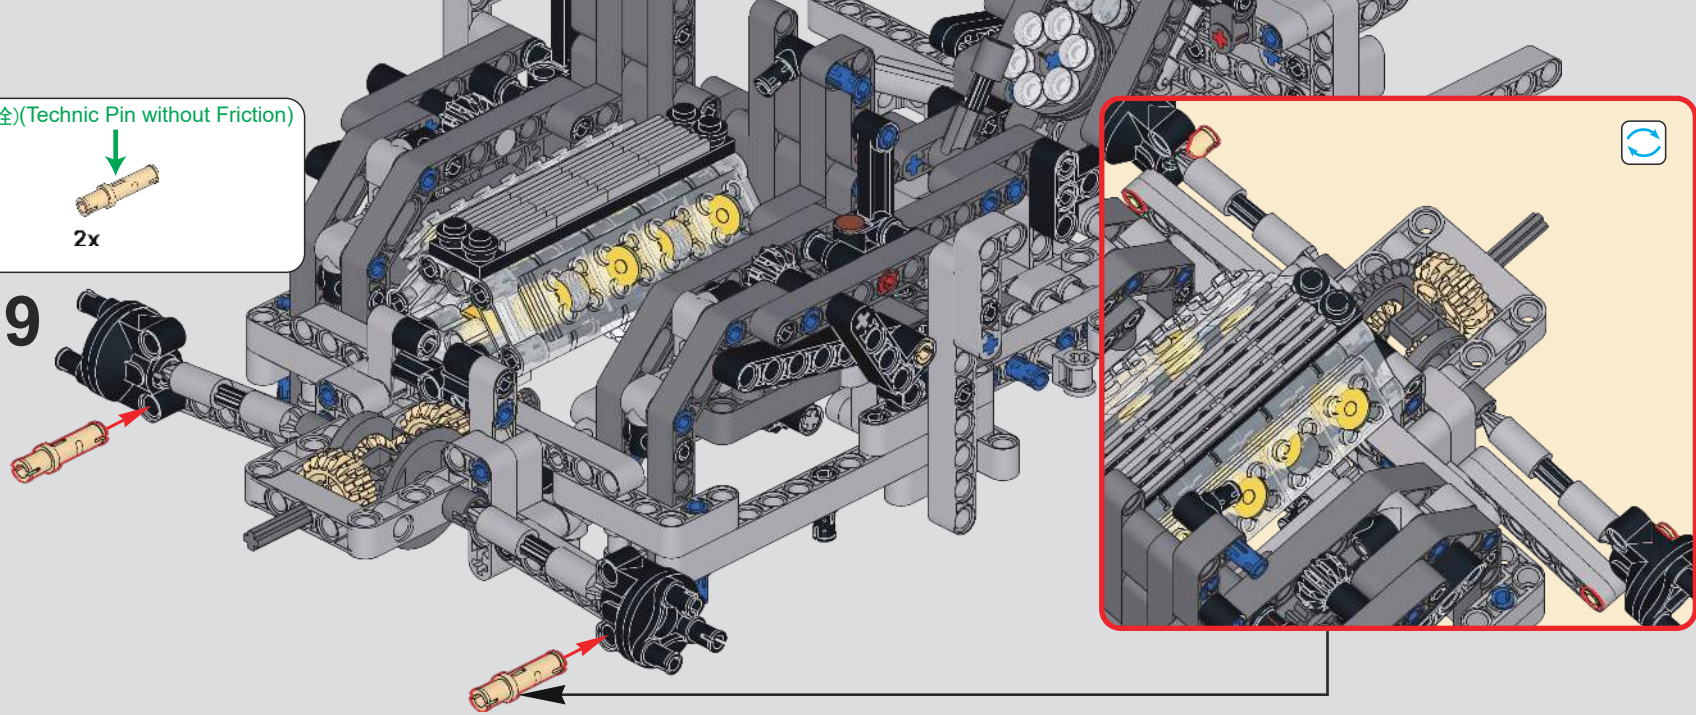

115

116

4

117

118

(光滑栓)(Technic Pin without Friction)
2x

119

2x 4x