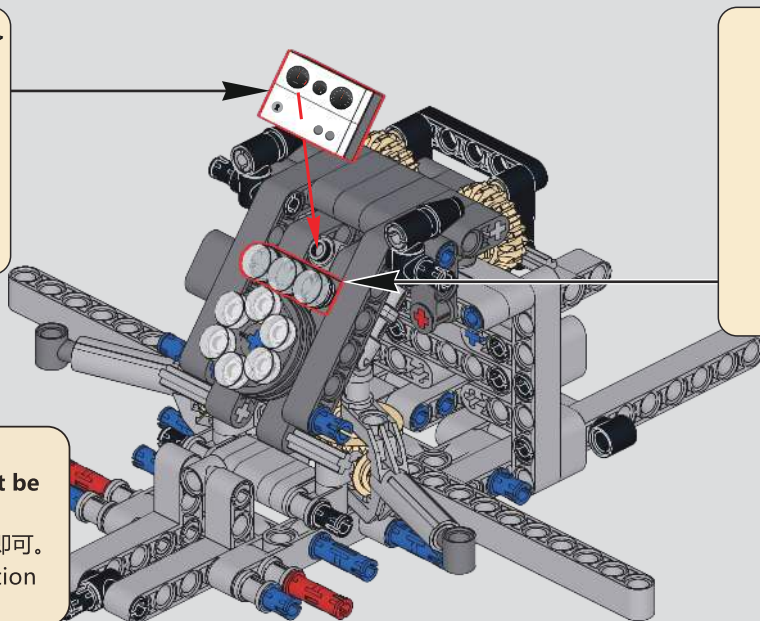

29

30

31

! 此贴纸为热感压标贴纸，不可重复粘贴
 This sticker is a thermal pressure label sticker and cannot be pasted repeatedly
 贴纸使用方法：撕起贴纸，对准位置随后均匀刮动，撕掉透明膜即可。
 How to use the sticker: Tear off the sticker, align the position and then scrape it evenly, tear off the transparent film.