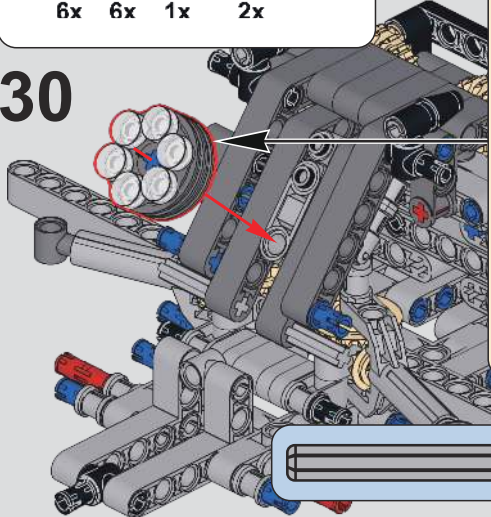

21

22

23

24

25

26

27

28

29

30

31

! 此贴纸为热感压标贴纸，不可重复粘贴
 This sticker is a thermal pressure label sticker and cannot be pasted repeatedly
 贴纸使用方法：撕起贴纸，对准位置随后均匀刮动，撕掉透明膜即可。
 How to use the sticker: Tear off the sticker, align the position and then scrape it evenly, tear off the transparent film.