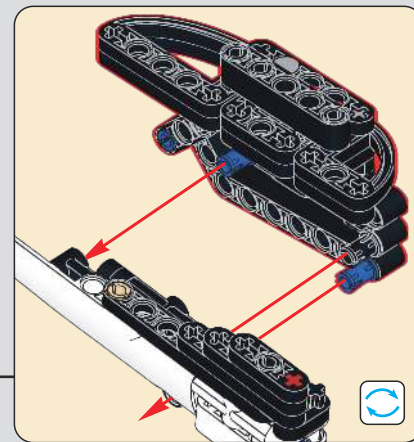

347

348

349

! 此贴纸为热感压标贴纸，不可重复粘贴
This sticker is a thermal pressure label sticker and cannot be pasted repeatedly
贴纸使用方法：撕起贴纸，对准位置随后均匀刮动，撕掉透明膜即可。
How to use the sticker: Tear off the sticker, align the position and then scrape it evenly, tear off the transparent film.