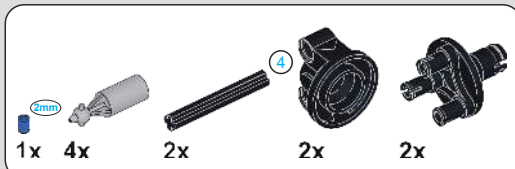

115

116

4

117

118

(光滑栓)(Technic Pin without Friction)
2x

119

2x 4x