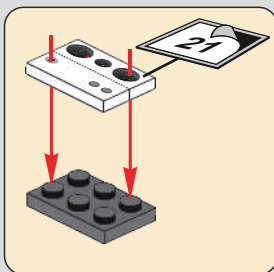

29

30

31

! 此贴纸为热感压标贴纸，不可重复粘贴
 This sticker is a thermal pressure label sticker and cannot be pasted repeatedly
 贴纸使用方法：撕起贴纸，对准位置随后均匀刮动，撕掉透明膜即可。
 How to use the sticker: Tear off the sticker, align the position and then scrape it evenly, tear off the transparent film.