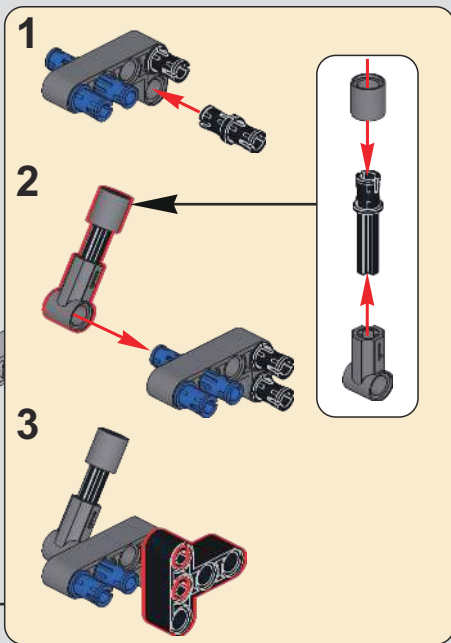

31

! 此贴纸为热感压标贴纸，不可重复粘贴
This sticker is a thermal pressure label sticker and cannot be pasted repeatedly
贴纸使用方法：撕起贴纸，对准位置随后均匀刮动，撕掉透明膜即可。
How to use the sticker: Tear off the sticker, align the position and then scrape it evenly, tear off the transparent film.

32

33