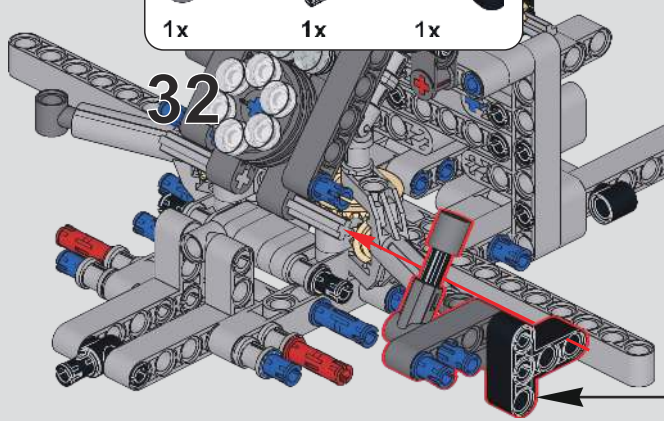

31

! 此贴纸为热感压标贴纸，不可重复粘贴
This sticker is a thermal pressure label sticker and cannot be pasted repeatedly
贴纸使用方法：撕起贴纸，对准位置随后均匀刮动，撕掉透明膜即可。
How to use the sticker: Tear off the sticker, align the position and then scrape it evenly, tear off the transparent film.

32

33