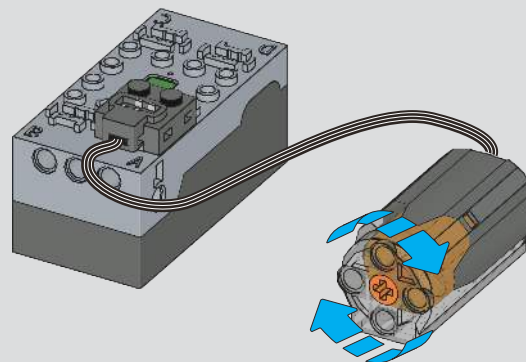

1

2

同时长按3秒
Press and hold for
3 seconds at the same time

3