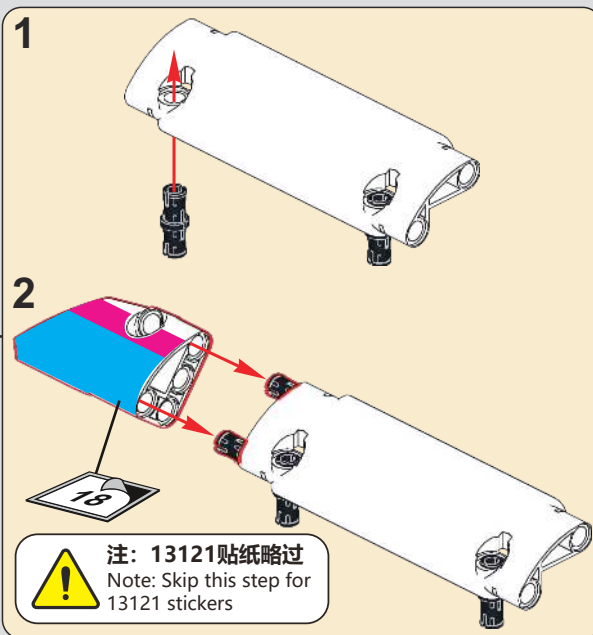

328

注: 13121贴纸略过
Note: Skip this step for 13121 stickers

329

330

331

332

此贴纸为热感压标贴纸，不可重复粘贴
This sticker is a thermal pressure label sticker and cannot be pasted repeatedly

贴纸使用方法：撕起贴纸，对准位置随后均匀刮动，撕掉透明膜即可。
How to use the sticker: Tear off the sticker, align the position and then scrape it evenly, tear off the transparent film.