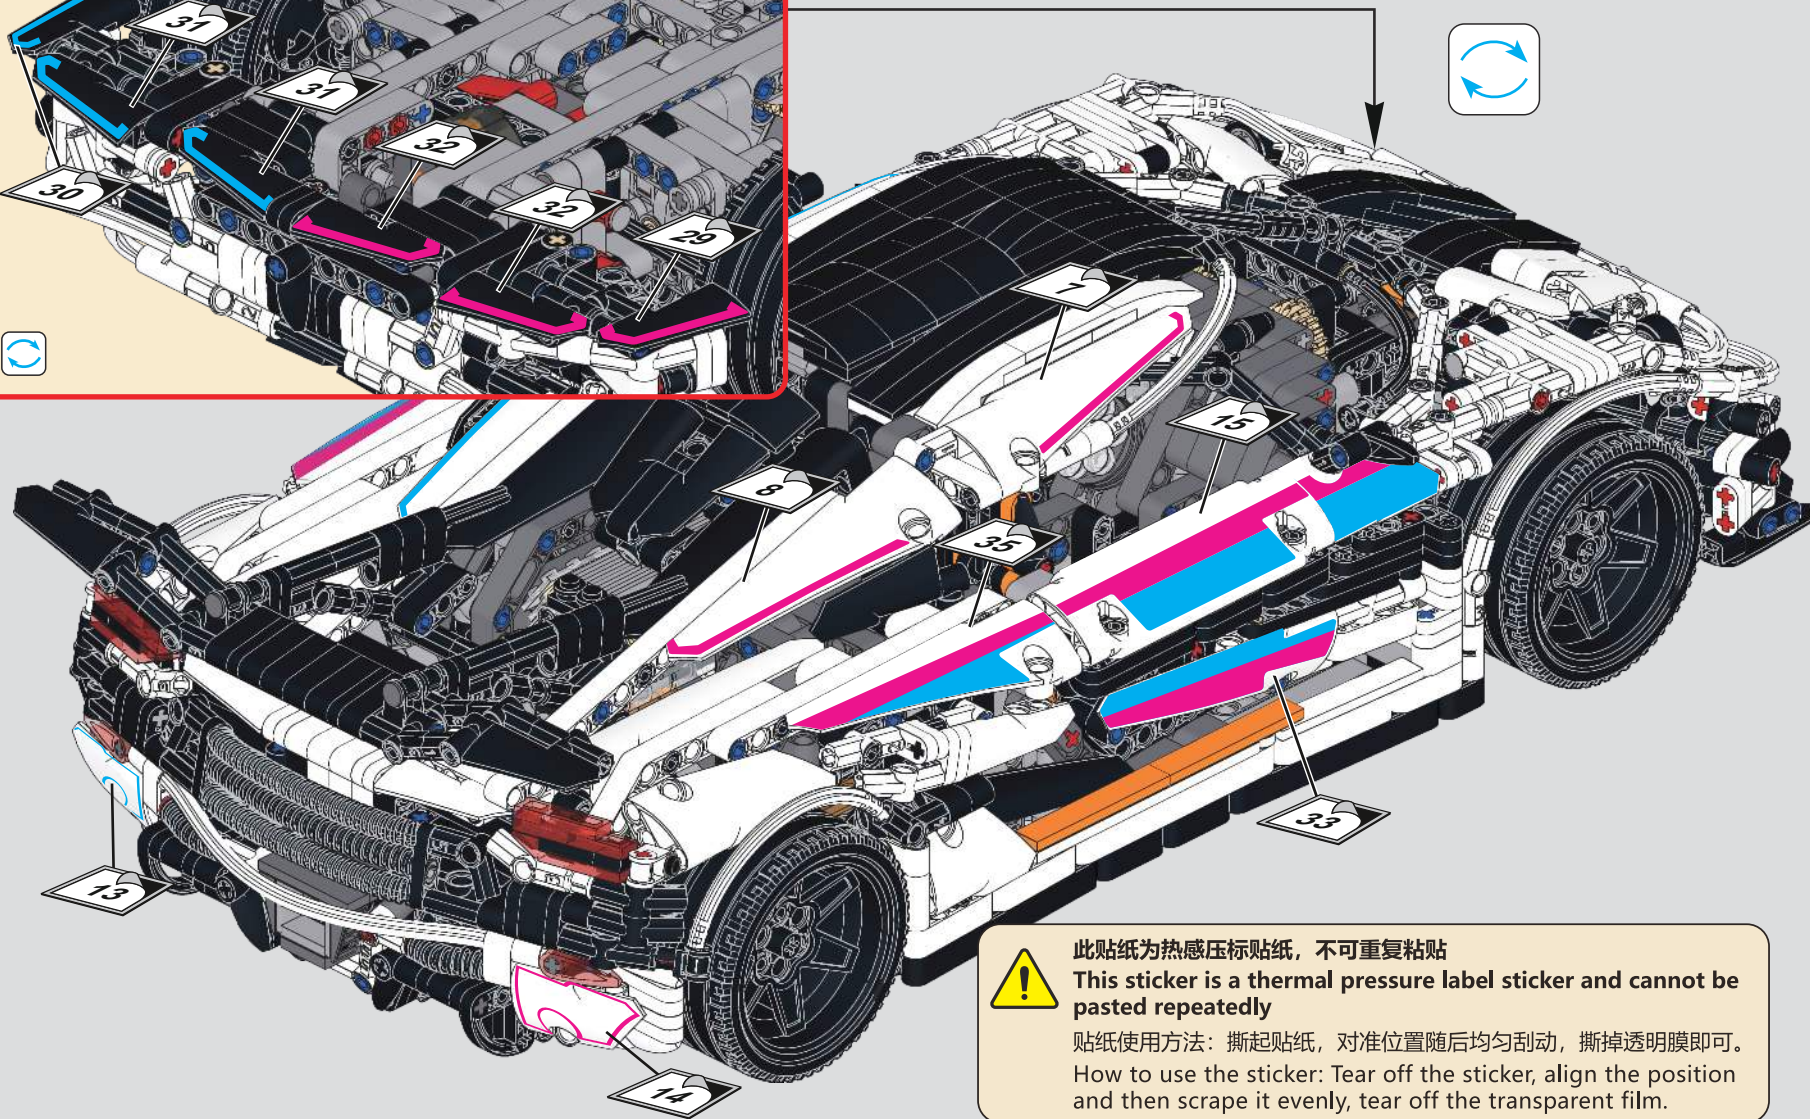

715

此贴纸为热感压标贴纸，不可重复粘贴

This sticker is a thermal pressure label sticker and cannot be pasted repeatedly

贴纸使用方法：撕起贴纸，对准位置随后均匀刮动，撕掉透明膜即可。

How to use the sticker: Tear off the sticker, align the position and then scrape it evenly, tear off the transparent film.