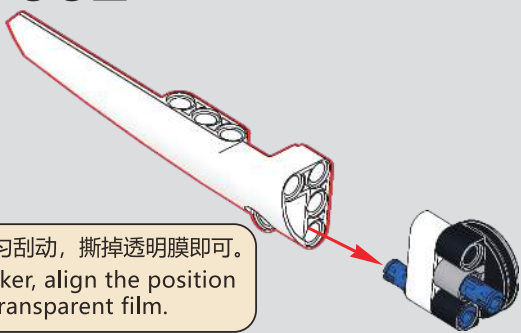

328

注: 13121贴纸略过
Note: Skip this step for 13121 stickers

329

330

331

332

此贴纸为热感压标贴纸，不可重复粘贴
This sticker is a thermal pressure label sticker and cannot be pasted repeatedly

贴纸使用方法：撕起贴纸，对准位置随后均匀刮动，撕掉透明膜即可。
How to use the sticker: Tear off the sticker, align the position and then scrape it evenly, tear off the transparent film.