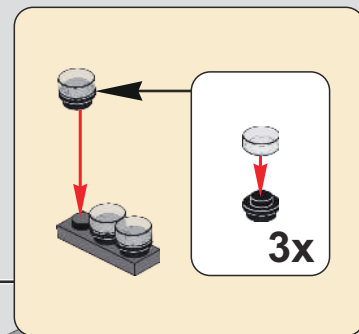

29

30

31

! 此贴纸为热感压标贴纸，不可重复粘贴
 This sticker is a thermal pressure label sticker and cannot be pasted repeatedly
 贴纸使用方法：撕起贴纸，对准位置随后均匀刮动，撕掉透明膜即可。
 How to use the sticker: Tear off the sticker, align the position and then scrape it evenly, tear off the transparent film.