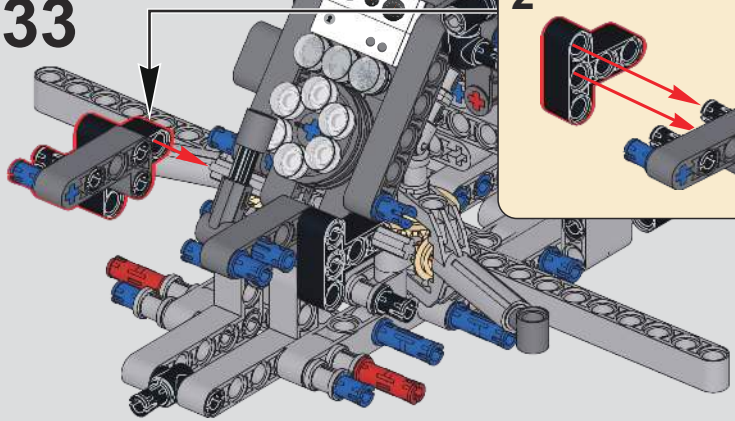

31

! 此贴纸为热感压标贴纸，不可重复粘贴
This sticker is a thermal pressure label sticker and cannot be pasted repeatedly
贴纸使用方法：撕起贴纸，对准位置随后均匀刮动，撕掉透明膜即可。
How to use the sticker: Tear off the sticker, align the position and then scrape it evenly, tear off the transparent film.

32

33