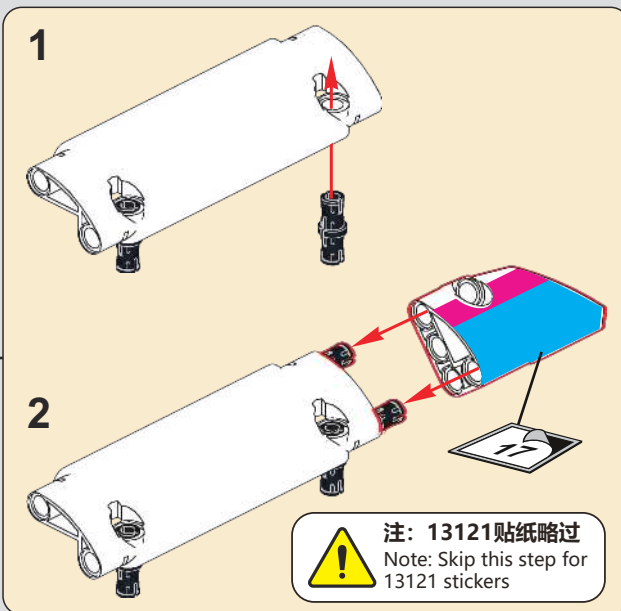

349

! 此贴纸为热感压标贴纸，不可重复粘贴
This sticker is a thermal pressure label sticker and cannot be pasted repeatedly
 贴纸使用方法：撕起贴纸，对准位置随后均匀刮动，撕掉透明膜即可。
 How to use the sticker: Tear off the sticker, align the position and then scrape it evenly, tear off the transparent film.