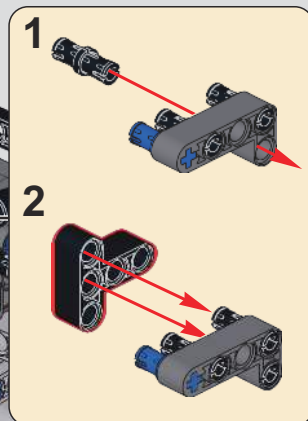

31

! 此贴纸为热感压标贴纸，不可重复粘贴
This sticker is a thermal pressure label sticker and cannot be pasted repeatedly
贴纸使用方法：撕起贴纸，对准位置随后均匀刮动，撕掉透明膜即可。
How to use the sticker: Tear off the sticker, align the position and then scrape it evenly, tear off the transparent film.

32

33