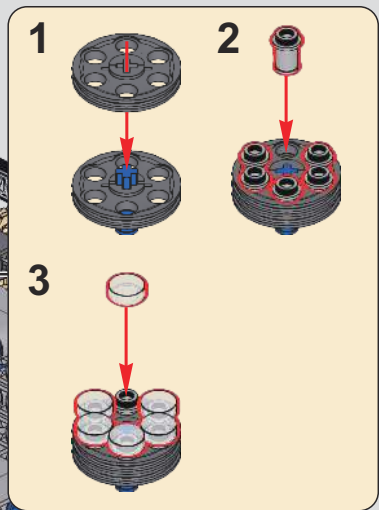

21

22

23

24

25

26

27

28

29

30

31

! 此贴纸为热感压标贴纸，不可重复粘贴
 This sticker is a thermal pressure label sticker and cannot be pasted repeatedly
 贴纸使用方法：撕起贴纸，对准位置随后均匀刮动，撕掉透明膜即可。
 How to use the sticker: Tear off the sticker, align the position and then scrape it evenly, tear off the transparent film.