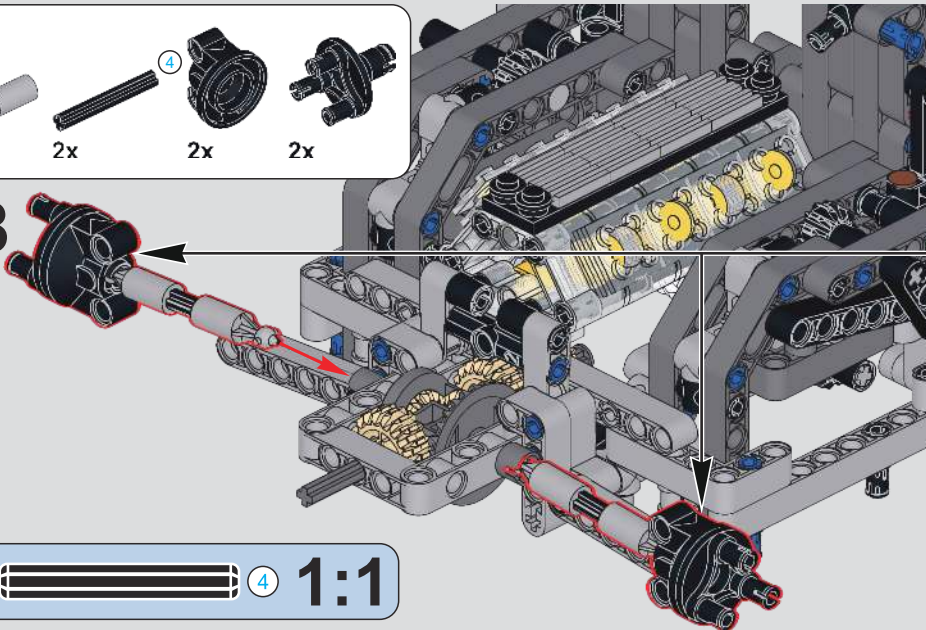

115

116

4

117

118

(光滑栓)(Technic Pin without Friction)
2x

119

2x 4x