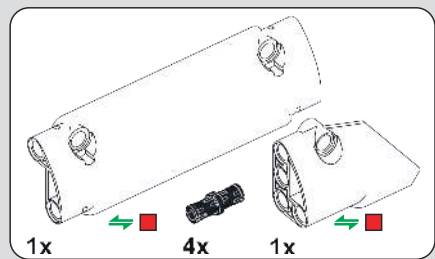

347

348

349

! 此贴纸为热感压标贴纸，不可重复粘贴
This sticker is a thermal pressure label sticker and cannot be pasted repeatedly
贴纸使用方法：撕起贴纸，对准位置随后均匀刮动，撕掉透明膜即可。
How to use the sticker: Tear off the sticker, align the position and then scrape it evenly, tear off the transparent film.