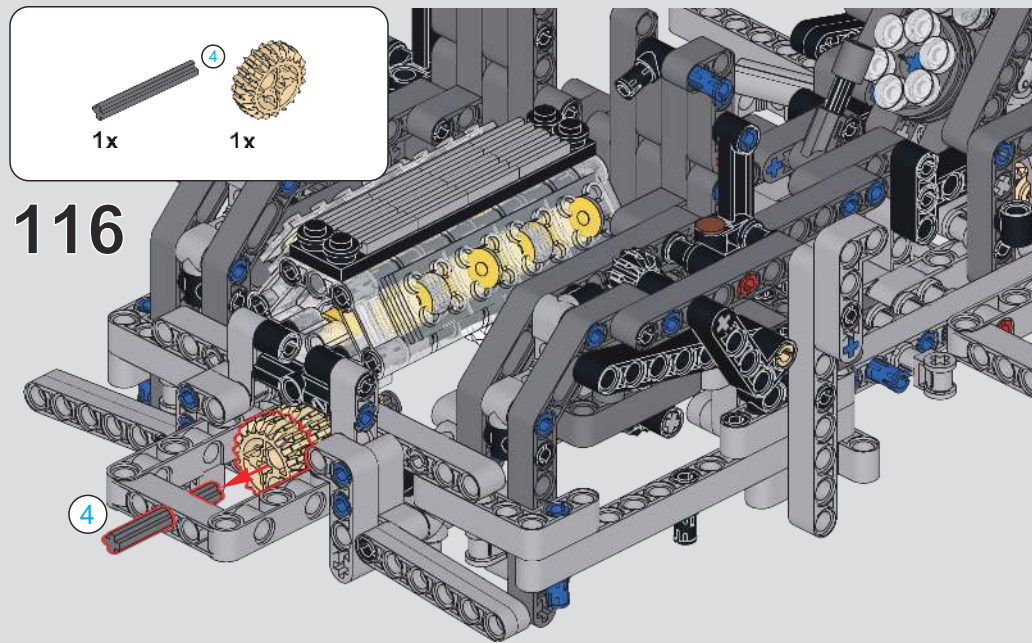

115

116

4

117

118

(光滑栓)(Technic Pin without Friction)
2x

119

2x 4x