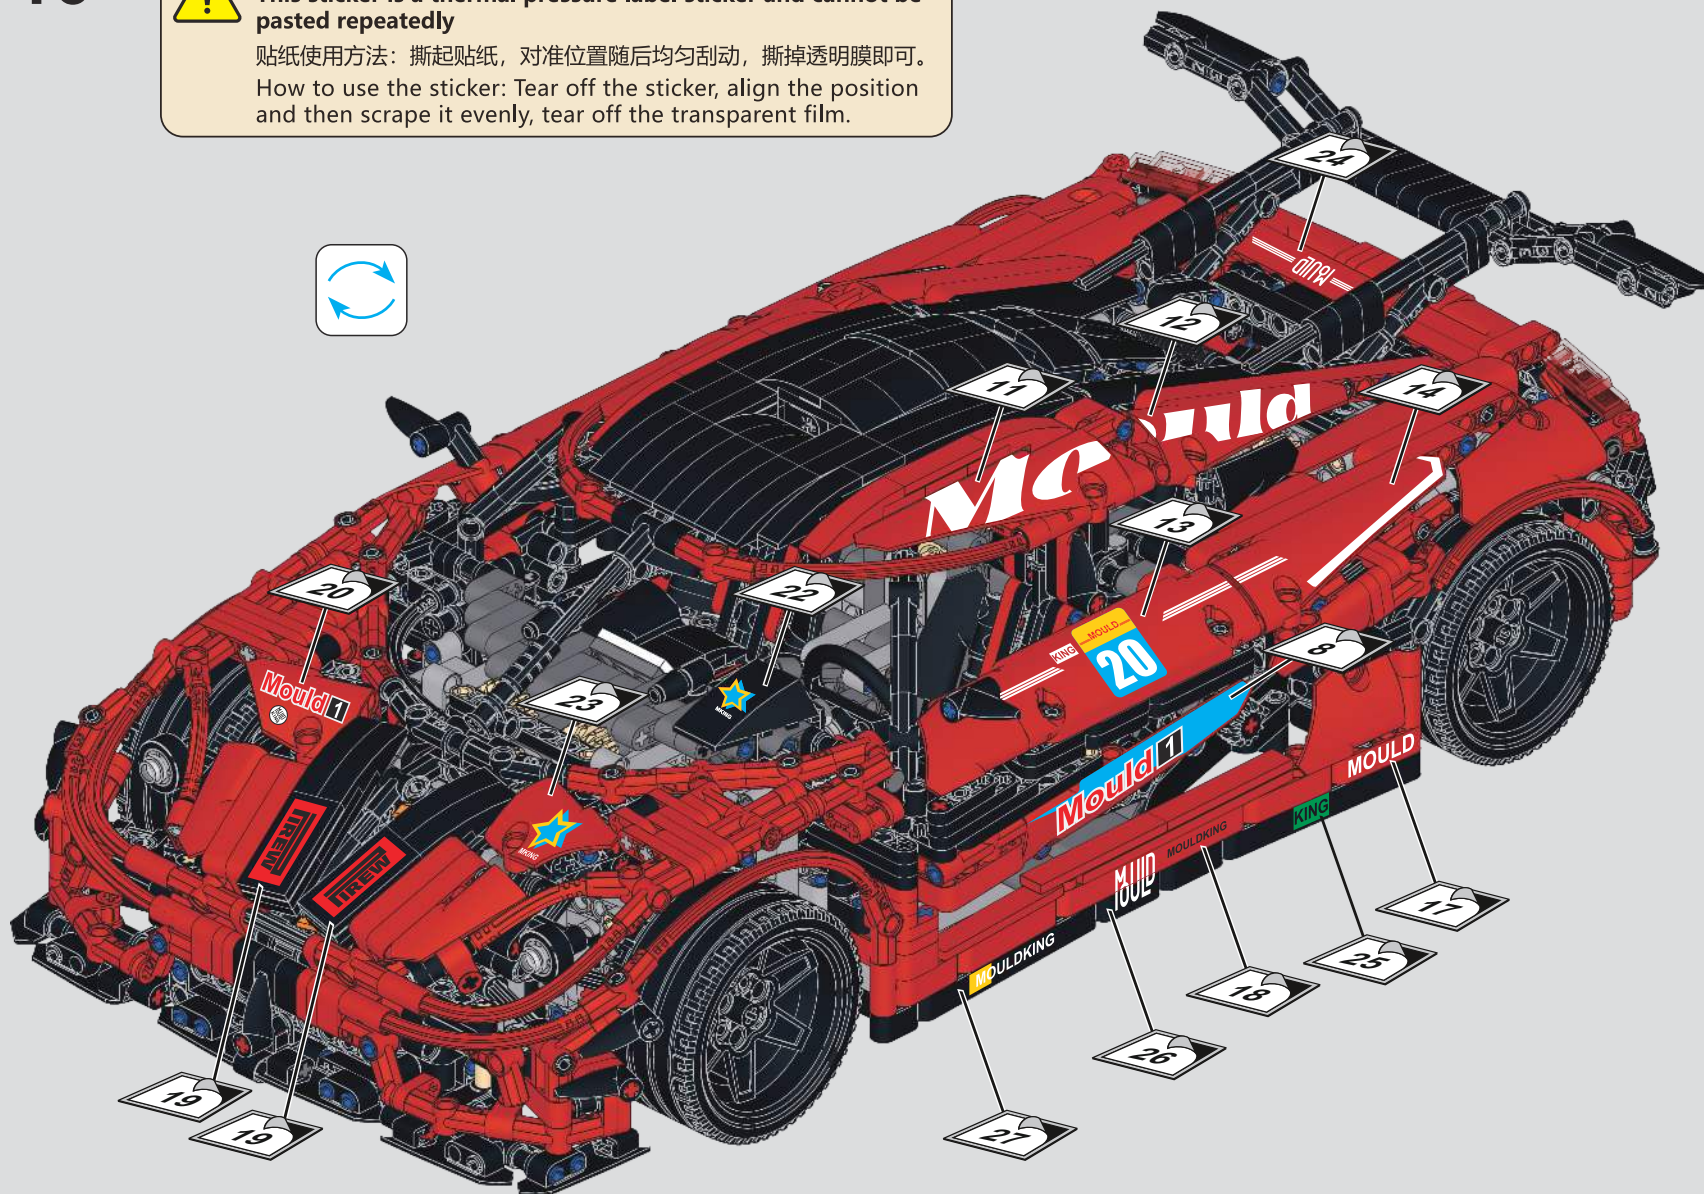

716

此贴纸为热感压标贴纸，不可重复粘贴

This sticker is a thermal pressure label sticker and cannot be pasted repeatedly

贴纸使用方法：撕起贴纸，对准位置随后均匀刮动，撕掉透明膜即可。
How to use the sticker: Tear off the sticker, align the position and then scrape it evenly, tear off the transparent film.