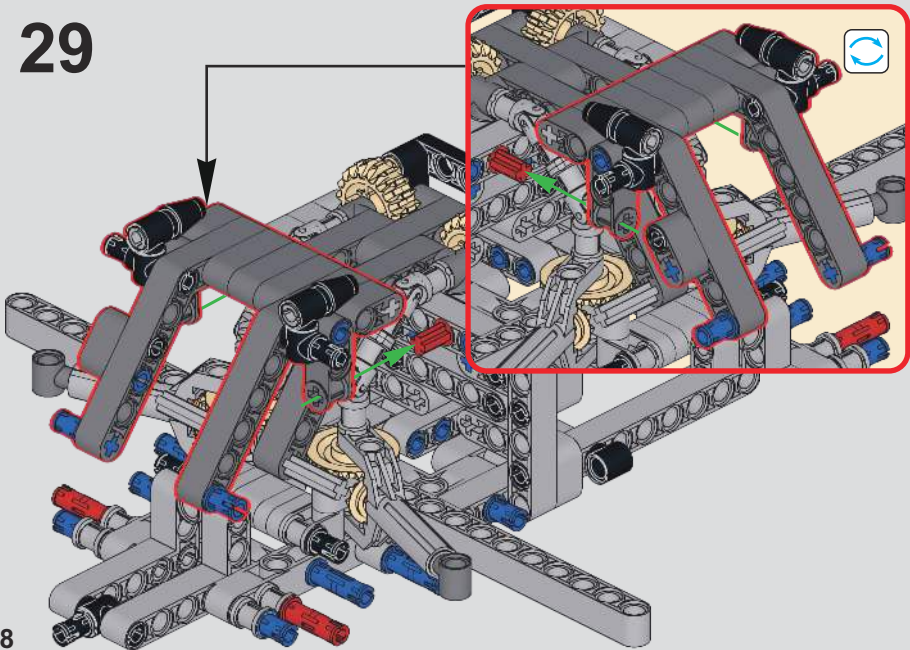

21

22

23

24

25

26

27

28

29

30

31

! 此贴纸为热感压标贴纸，不可重复粘贴
 This sticker is a thermal pressure label sticker and cannot be pasted repeatedly
 贴纸使用方法：撕起贴纸，对准位置随后均匀刮动，撕掉透明膜即可。
 How to use the sticker: Tear off the sticker, align the position and then scrape it evenly, tear off the transparent film.