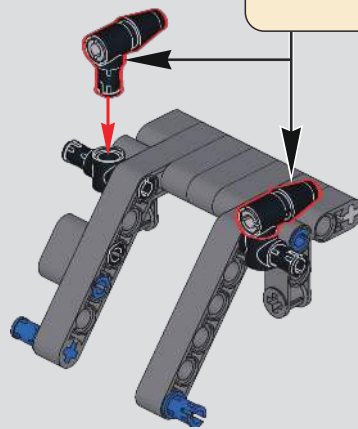

29

30

31

! 此贴纸为热感压标贴纸，不可重复粘贴
 This sticker is a thermal pressure label sticker and cannot be pasted repeatedly
 贴纸使用方法：撕起贴纸，对准位置随后均匀刮动，撕掉透明膜即可。
 How to use the sticker: Tear off the sticker, align the position and then scrape it evenly, tear off the transparent film.