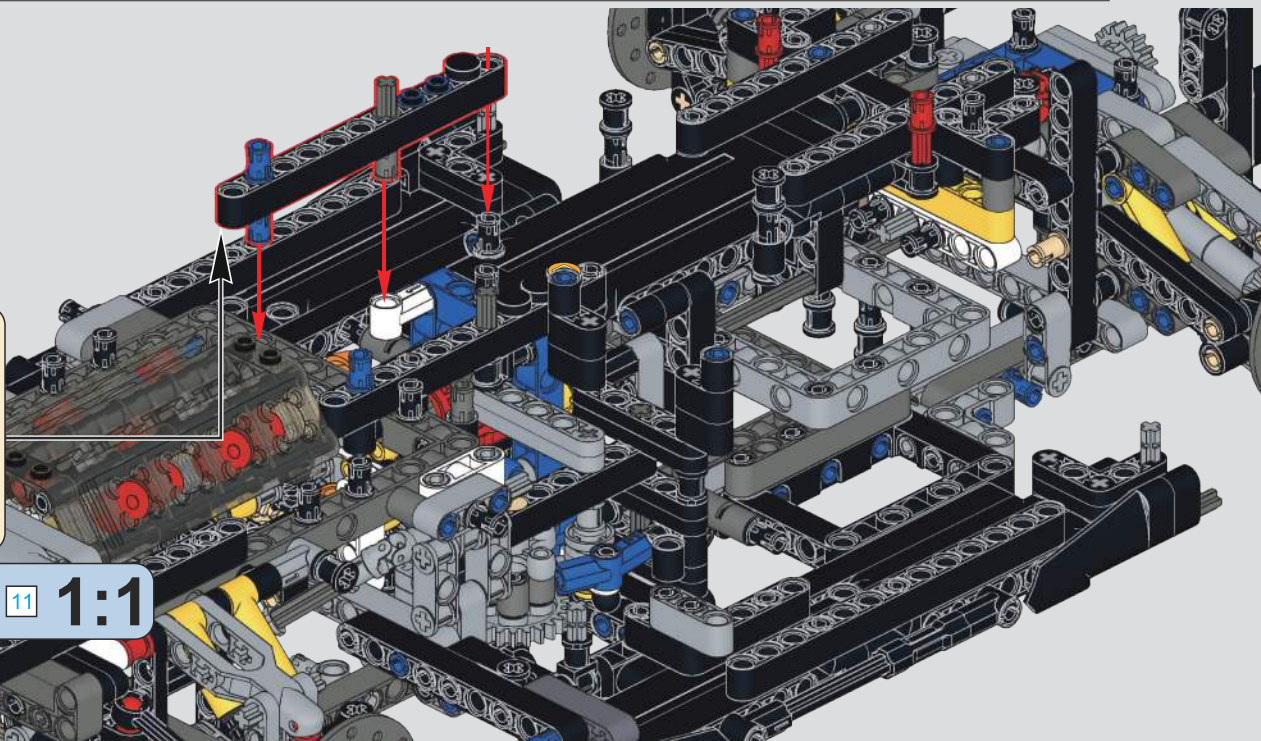

204

此贴纸为热感压标贴纸，不可重复粘贴

This sticker is a thermal pressure label sticker and cannot be pasted repeatedly

贴纸使用方法：撕起贴纸，对准位置随后均匀刮动，撕掉透明膜即可。
How to use the sticker: Tear off the sticker, align the position and then scrape it evenly, tear off the transparent film.

205