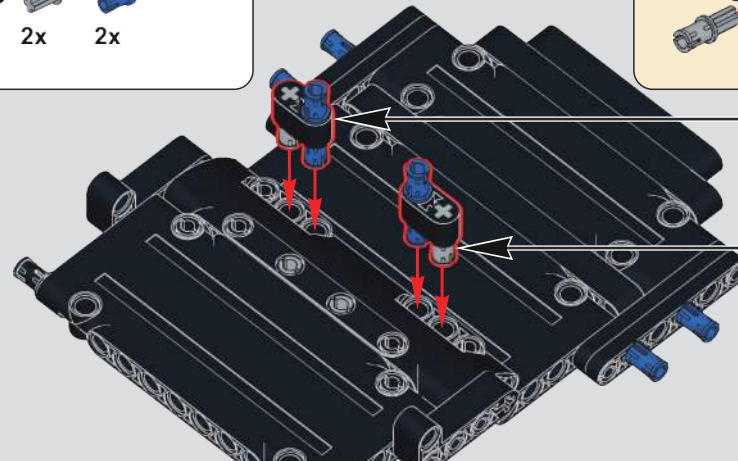

265

266

267

268

269

此贴纸为热感压标贴纸，不可重复粘贴

This sticker is a thermal pressure label sticker and cannot be pasted repeatedly

贴纸使用方法：撕起贴纸，对准位置随后均匀刮动，撕掉透明膜即可。  
How to use the sticker: Tear off the sticker, align the position and then scrape it evenly, tear off the transparent film.