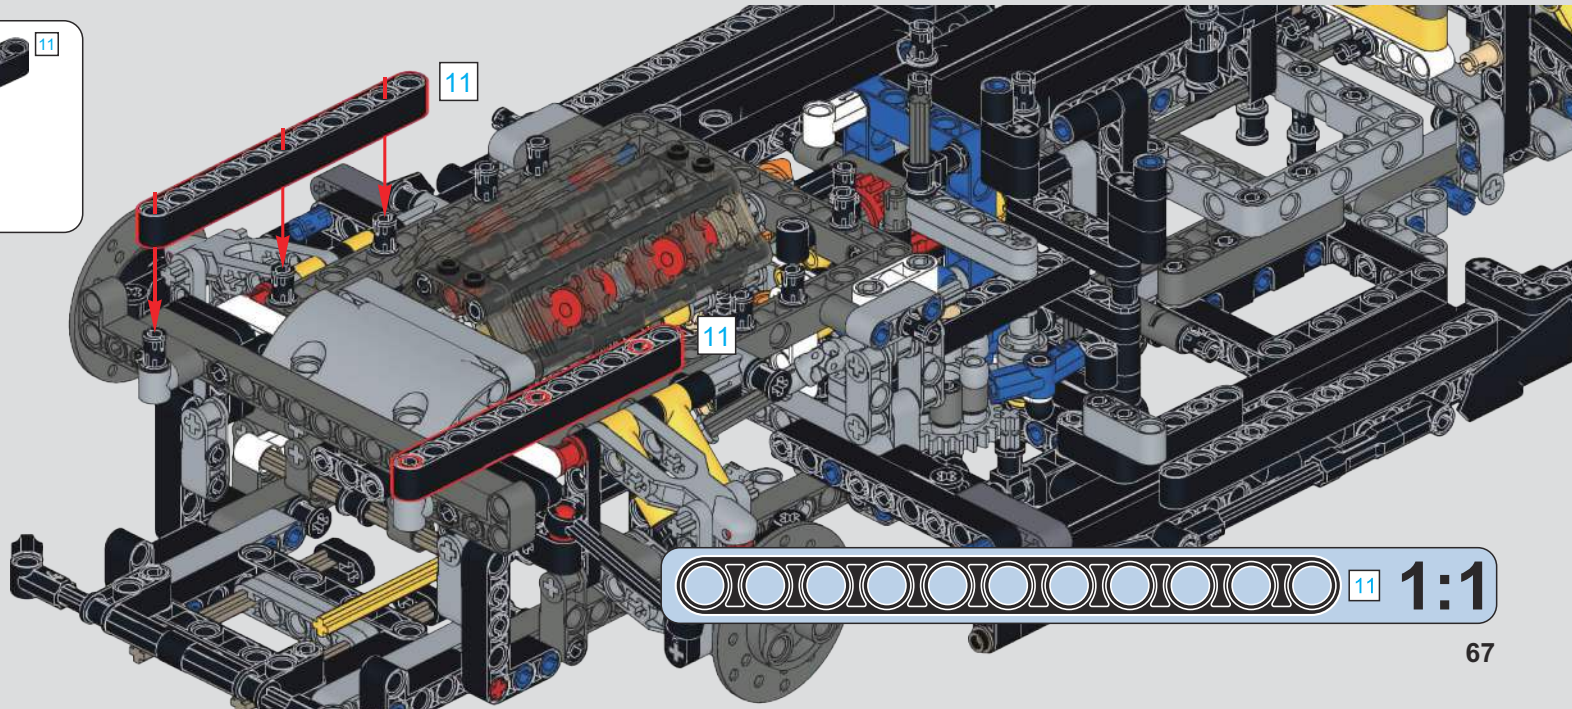

201

1:1

202

203

204

此贴纸为热感压标贴纸，不可重复粘贴

This sticker is a thermal pressure label sticker and cannot be pasted repeatedly

贴纸使用方法：撕起贴纸，对准位置随后均匀刮动，撕掉透明膜即可。  
How to use the sticker: Tear off the sticker, align the position and then scrape it evenly, tear off the transparent film.