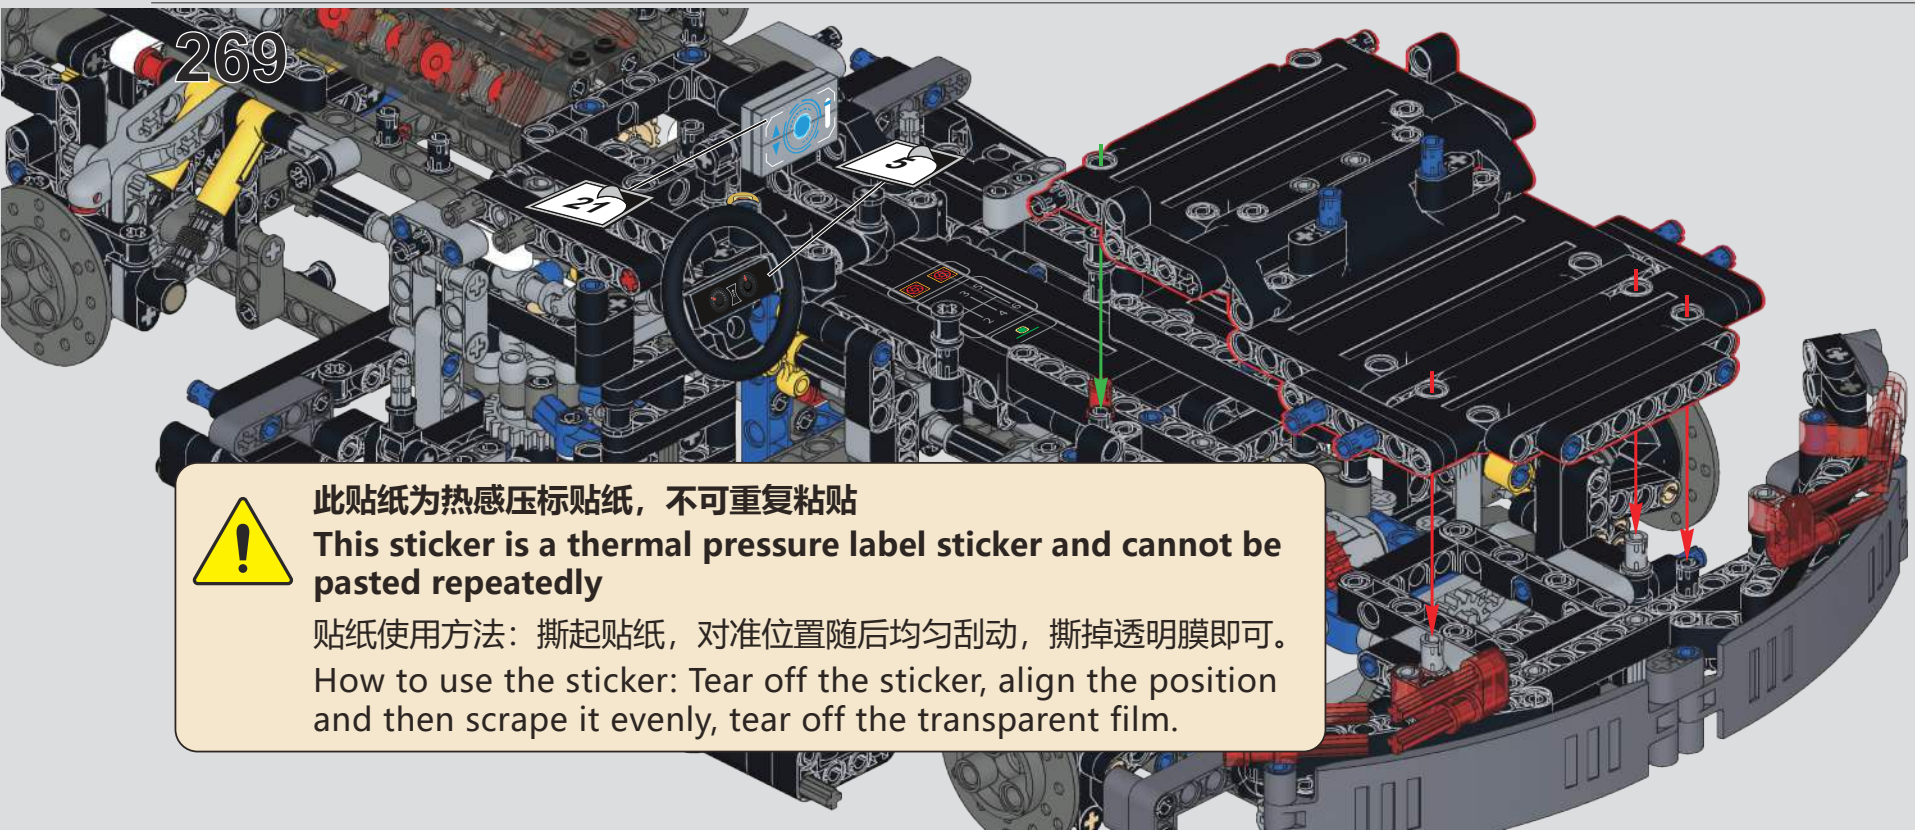

265

266

267

268

269

此贴纸为热感压标贴纸，不可重复粘贴

This sticker is a thermal pressure label sticker and cannot be pasted repeatedly

贴纸使用方法：撕起贴纸，对准位置随后均匀刮动，撕掉透明膜即可。  
How to use the sticker: Tear off the sticker, align the position and then scrape it evenly, tear off the transparent film.