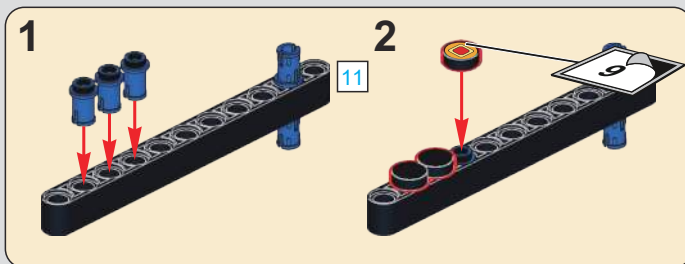

201

1:1

202

203

204

此贴纸为热感压标贴纸，不可重复粘贴

This sticker is a thermal pressure label sticker and cannot be pasted repeatedly

贴纸使用方法：撕起贴纸，对准位置随后均匀刮动，撕掉透明膜即可。  
How to use the sticker: Tear off the sticker, align the position and then scrape it evenly, tear off the transparent film.