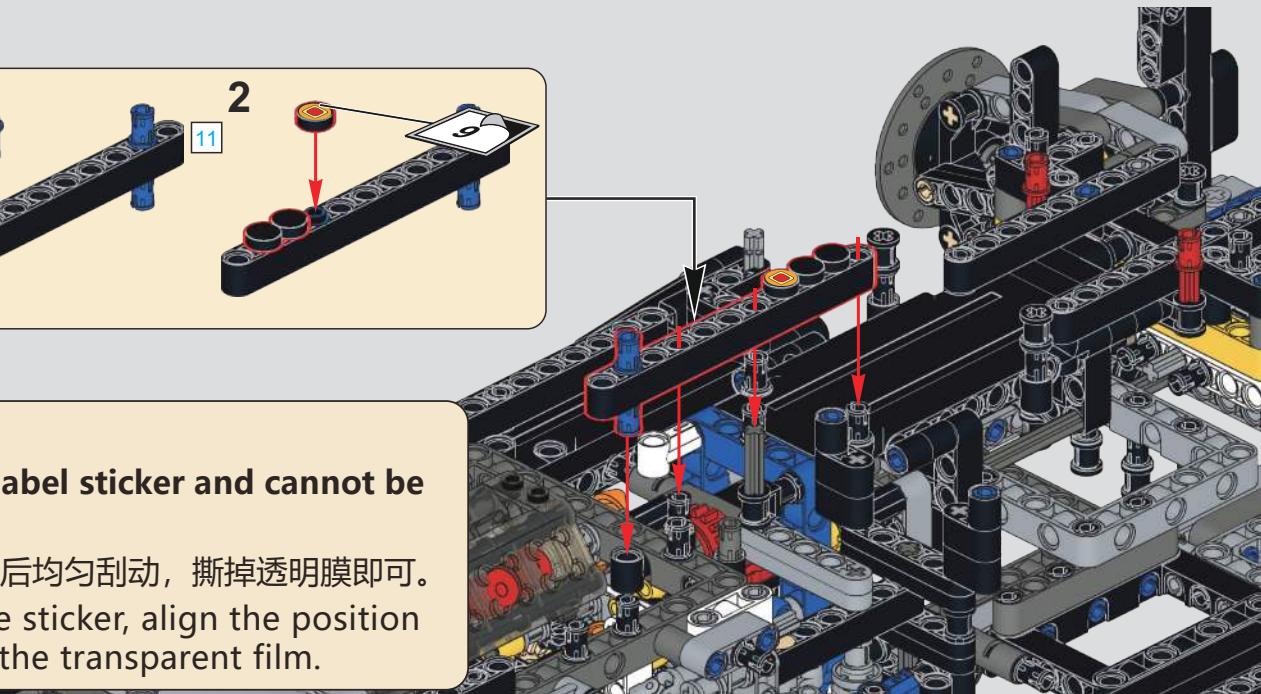

204

此贴纸为热感压标贴纸，不可重复粘贴

This sticker is a thermal pressure label sticker and cannot be pasted repeatedly

贴纸使用方法：撕起贴纸，对准位置随后均匀刮动，撕掉透明膜即可。
How to use the sticker: Tear off the sticker, align the position and then scrape it evenly, tear off the transparent film.

205