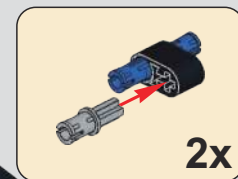

265

266

267

268

269

此贴纸为热感压标贴纸，不可重复粘贴

This sticker is a thermal pressure label sticker and cannot be pasted repeatedly

贴纸使用方法：撕起贴纸，对准位置随后均匀刮动，撕掉透明膜即可。  
How to use the sticker: Tear off the sticker, align the position and then scrape it evenly, tear off the transparent film.