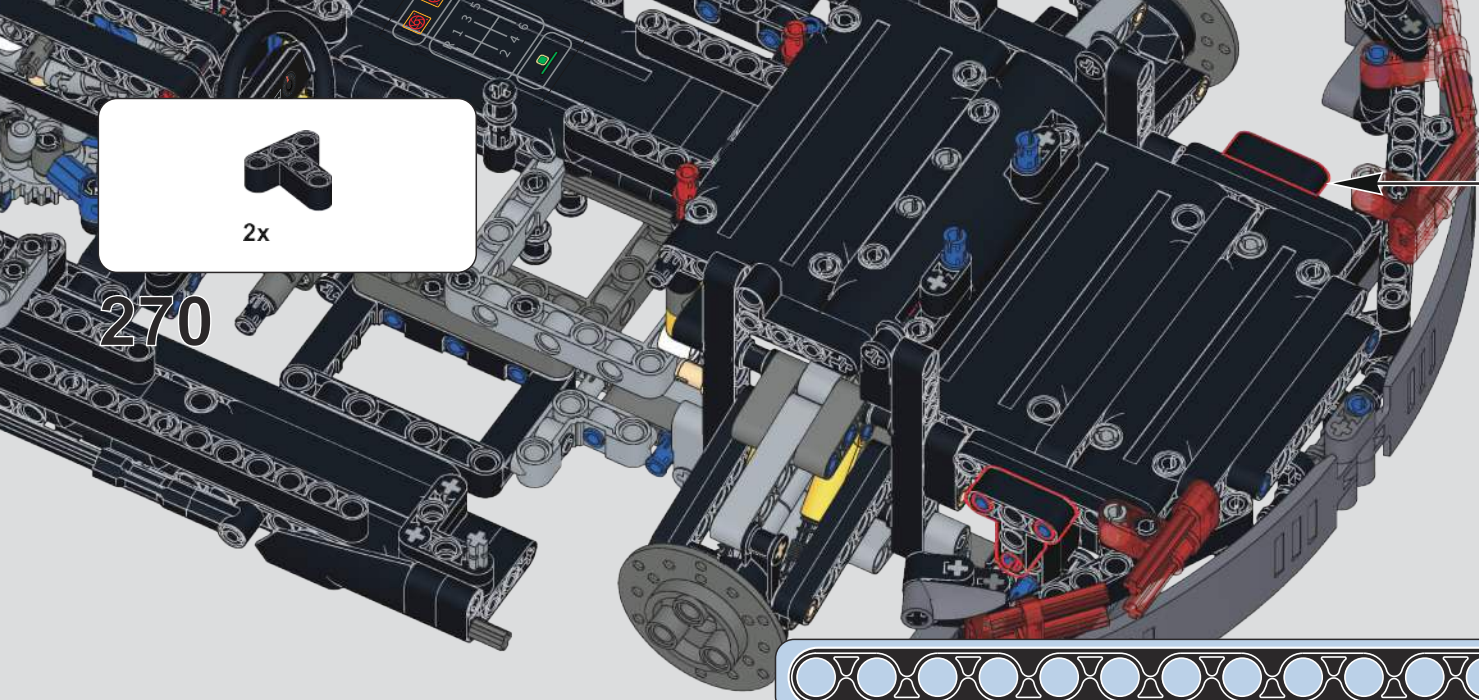

265

266

267

268

269

此贴纸为热感压标贴纸，不可重复粘贴

This sticker is a thermal pressure label sticker and cannot be pasted repeatedly

贴纸使用方法：撕起贴纸，对准位置随后均匀刮动，撕掉透明膜即可。  
How to use the sticker: Tear off the sticker, align the position and then scrape it evenly, tear off the transparent film.