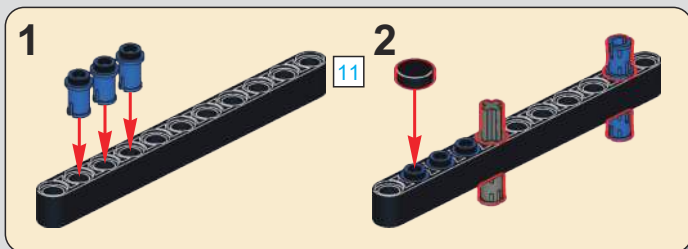

204

此贴纸为热感压标贴纸，不可重复粘贴

This sticker is a thermal pressure label sticker and cannot be pasted repeatedly

贴纸使用方法：撕起贴纸，对准位置随后均匀刮动，撕掉透明膜即可。
How to use the sticker: Tear off the sticker, align the position and then scrape it evenly, tear off the transparent film.

205