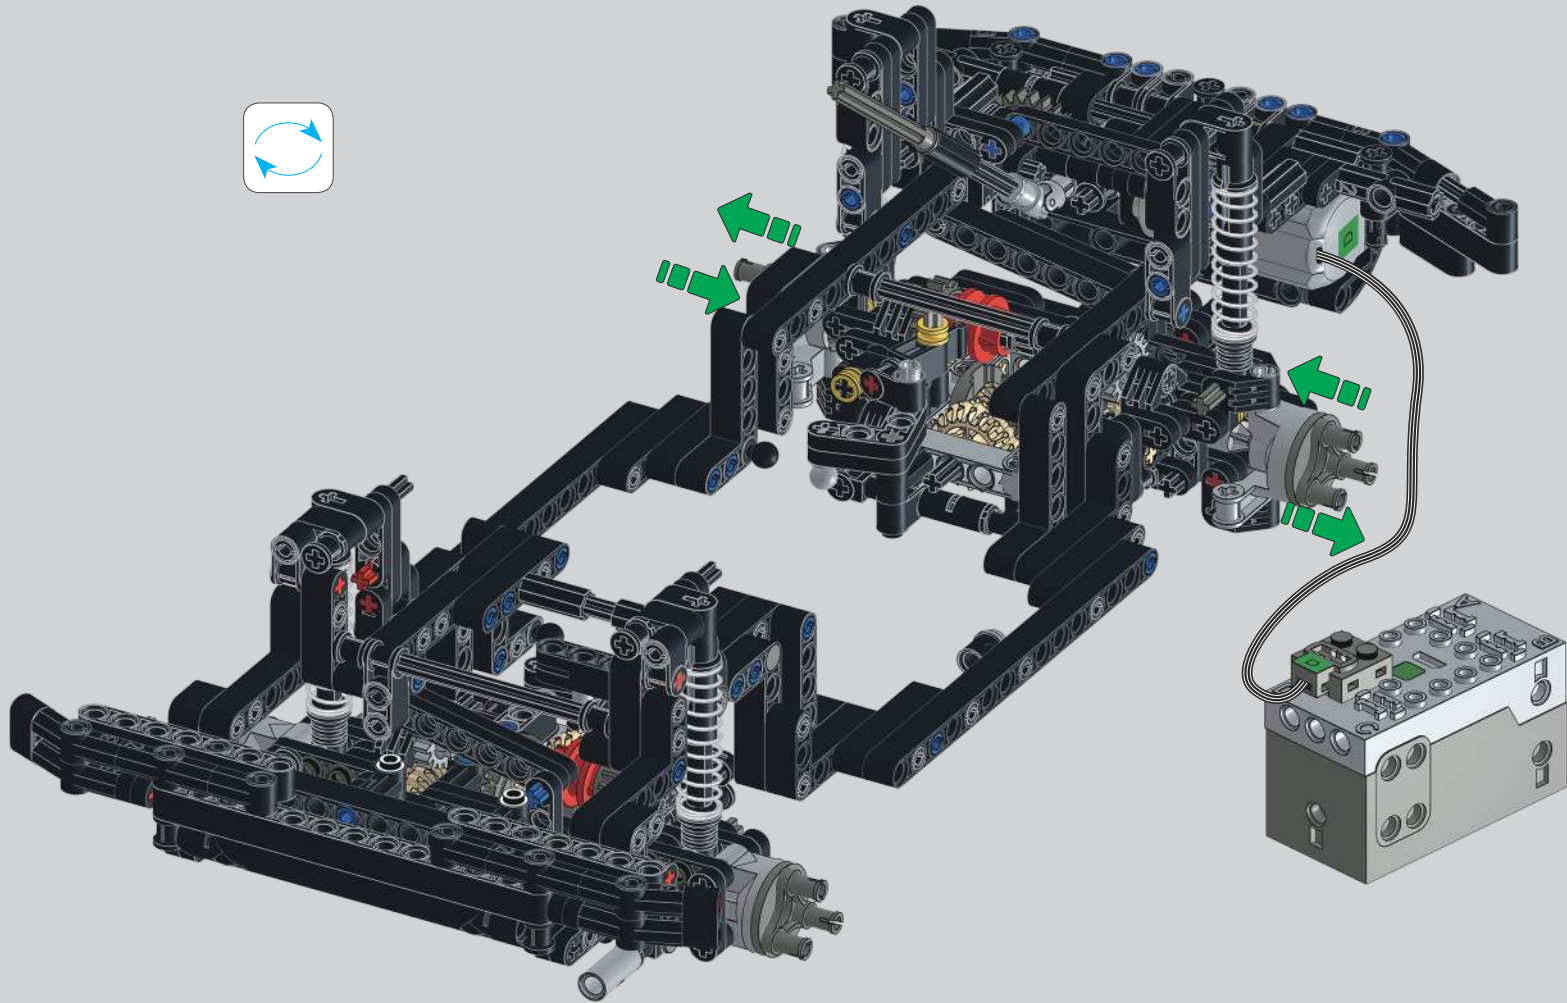

142

144

牧马人动态—此步骤拼装说明
(请参考: 13124 牧马人静态说明第1页-10页46步)
WRANGLER Dynamic version — This step assembly instructions
(Please refer to: 13124 WRANGLER Static Edition Instruction manual Page 1-10 64steps.)

148

154