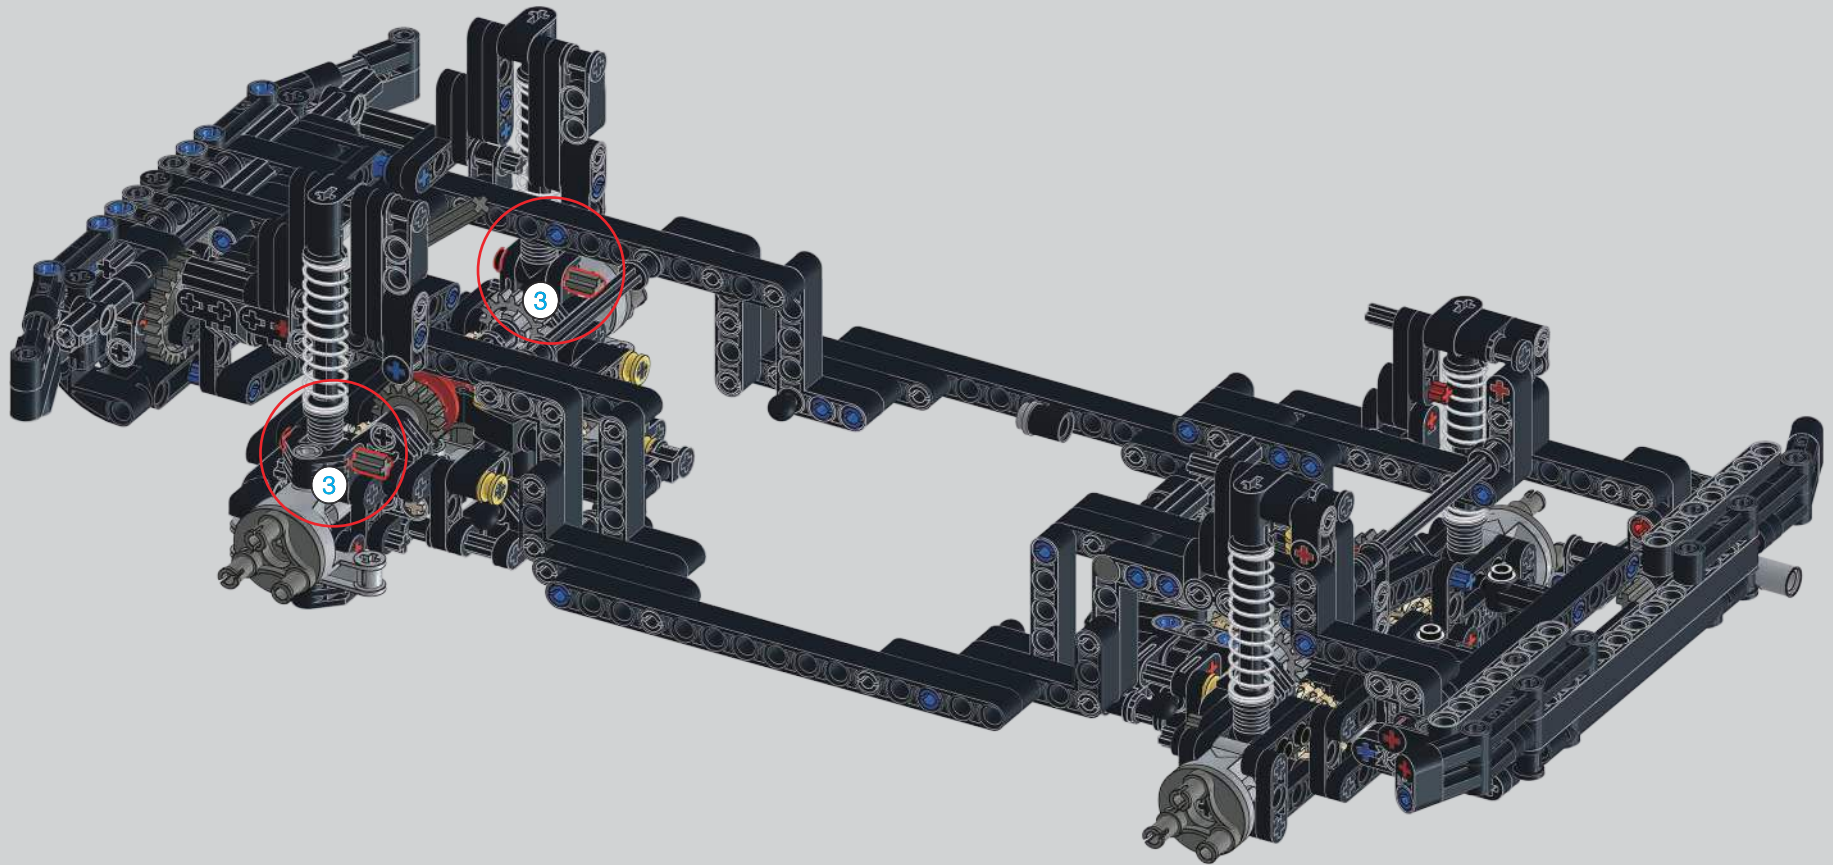

142

144

牧马人动态—此步骤拼装说明
(请参考: 13124 牧马人静态说明第1页-10页46步)
WRANGLER Dynamic version — This step assembly instructions
(Please refer to: 13124 WRANGLER Static Edition Instruction manual Page 1-10 64steps.)

148

154