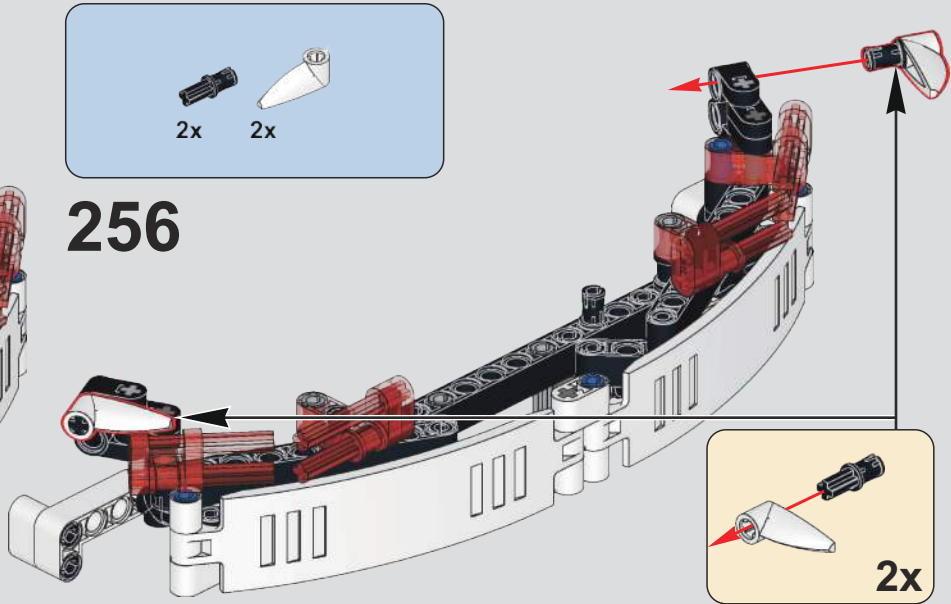

# 257

此贴纸为热感压标贴纸，不可重复粘贴

This sticker is a thermal pressure label sticker and cannot be pasted repeatedly

贴纸使用方法：撕起贴纸，对准位置随后均匀刮动，撕掉透明膜即可。

How to use the sticker: Tear off the sticker, align the position and then scrape it evenly, tear off the transparent film.