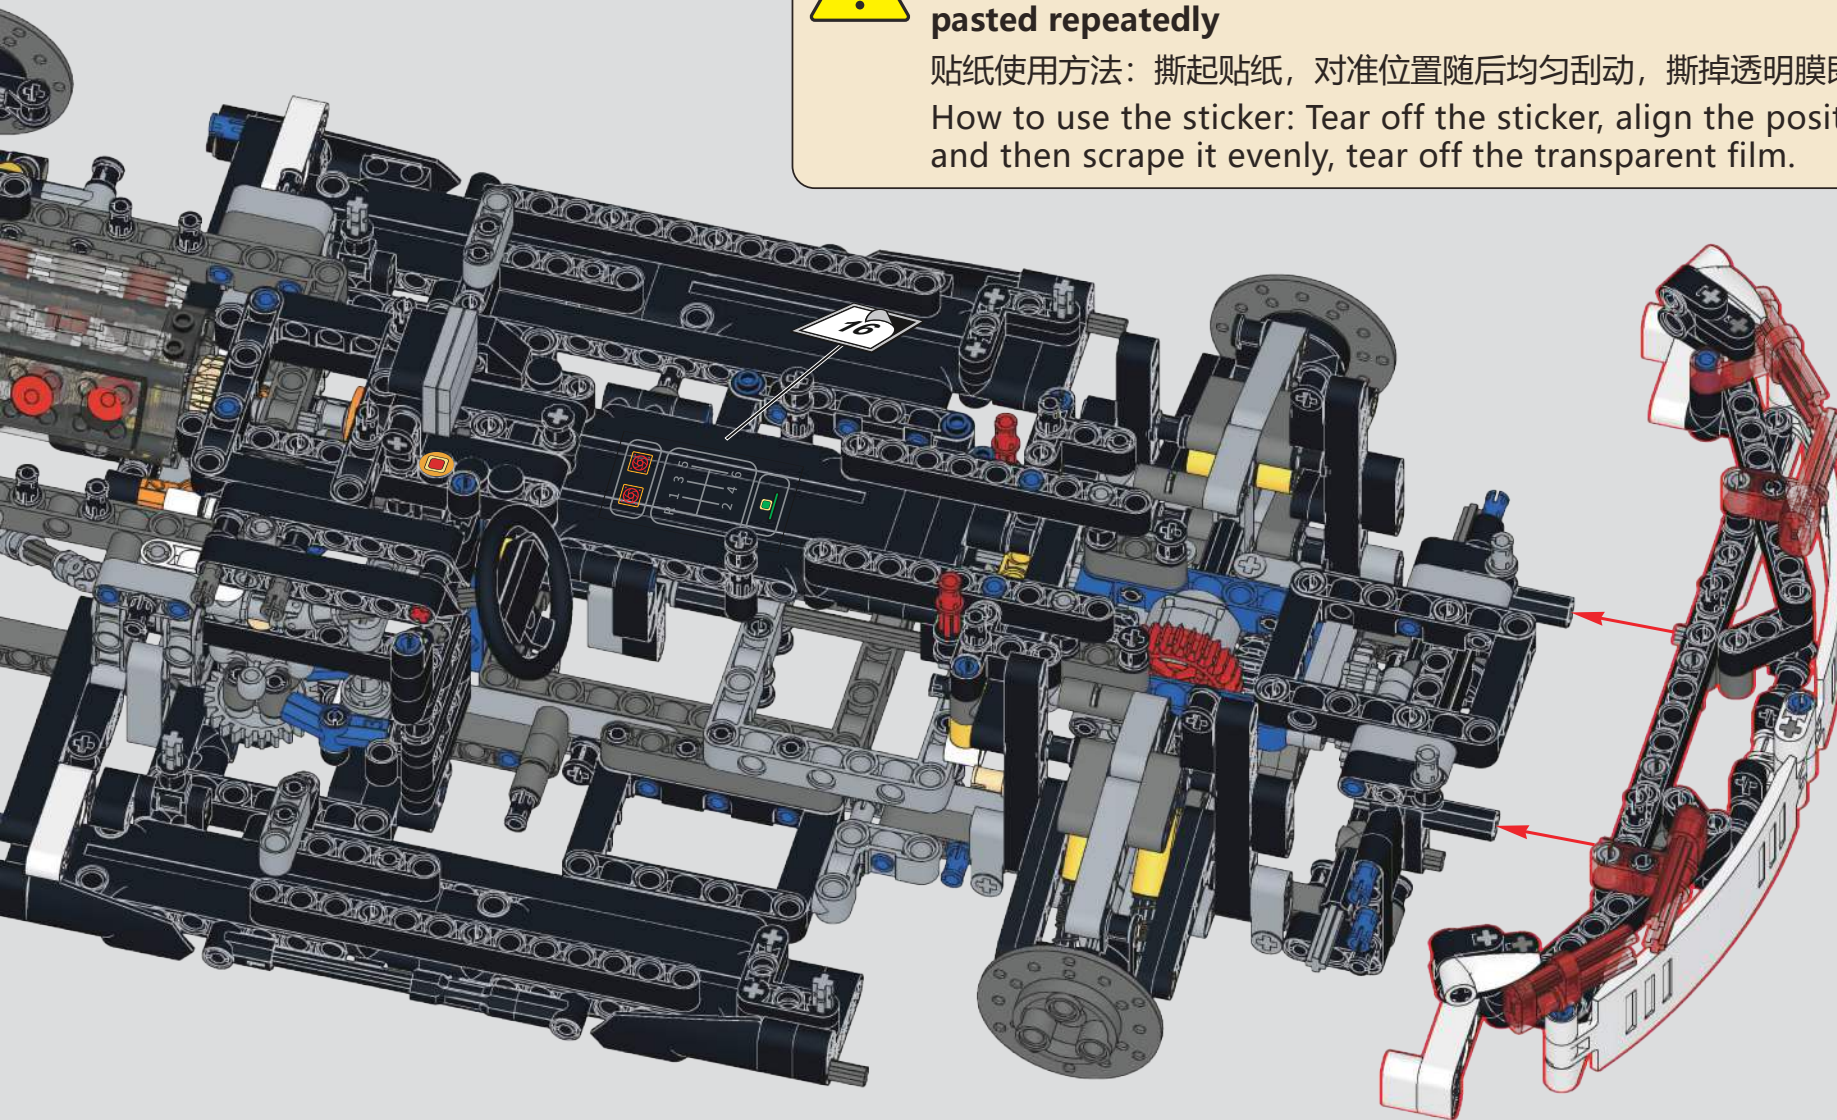

# 257

此贴纸为热感压标贴纸，不可重复粘贴

This sticker is a thermal pressure label sticker and cannot be pasted repeatedly

贴纸使用方法：撕起贴纸，对准位置随后均匀刮动，撕掉透明膜即可。

How to use the sticker: Tear off the sticker, align the position and then scrape it evenly, tear off the transparent film.