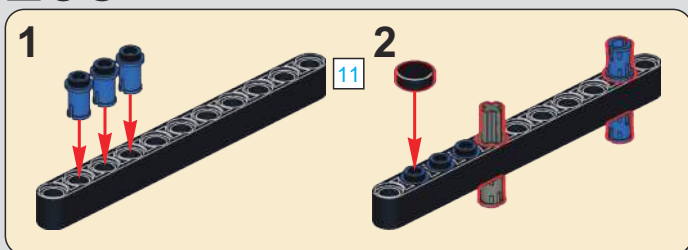

204

此贴纸为热感压标贴纸，不可重复粘贴

This sticker is a thermal pressure label sticker and cannot be pasted repeatedly

贴纸使用方法：撕起贴纸，对准位置随后均匀刮动，撕掉透明膜即可。

How to use the sticker: Tear off the sticker, align the position and then scrape it evenly, tear off the transparent film.

205