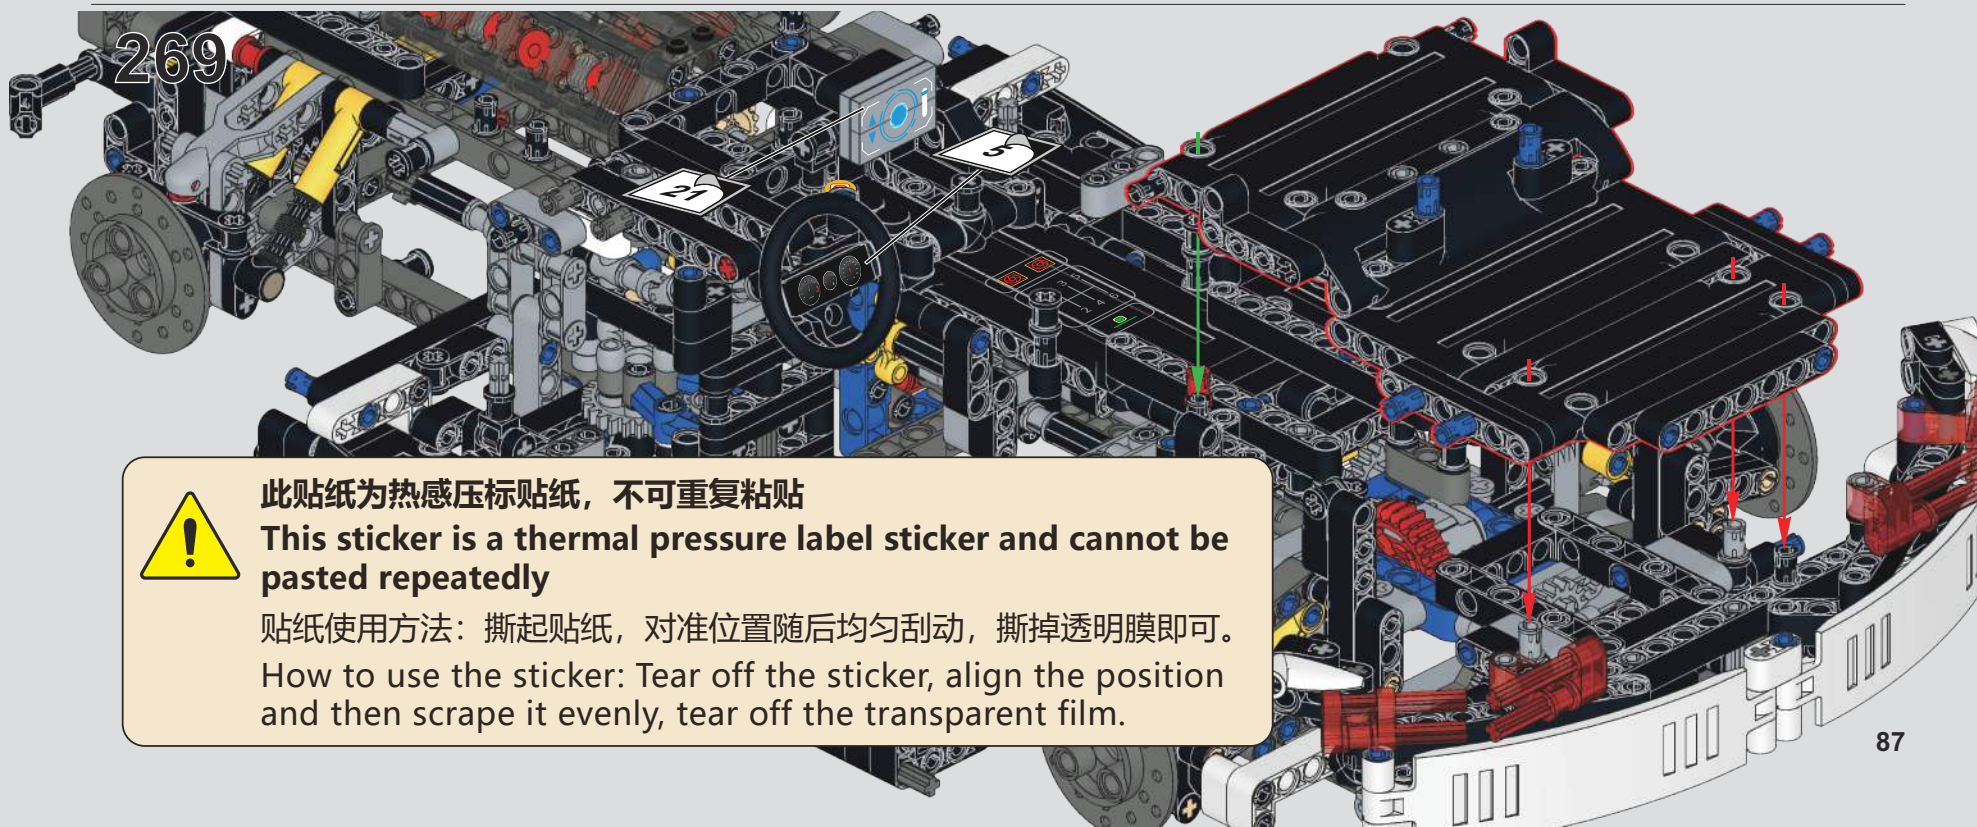

266

267

268

269

此贴纸为热感压标贴纸，不可重复粘贴

This sticker is a thermal pressure label sticker and cannot be pasted repeatedly

贴纸使用方法：撕起贴纸，对准位置随后均匀刮动，撕掉透明膜即可。

How to use the sticker: Tear off the sticker, align the position and then scrape it evenly, tear off the transparent film.