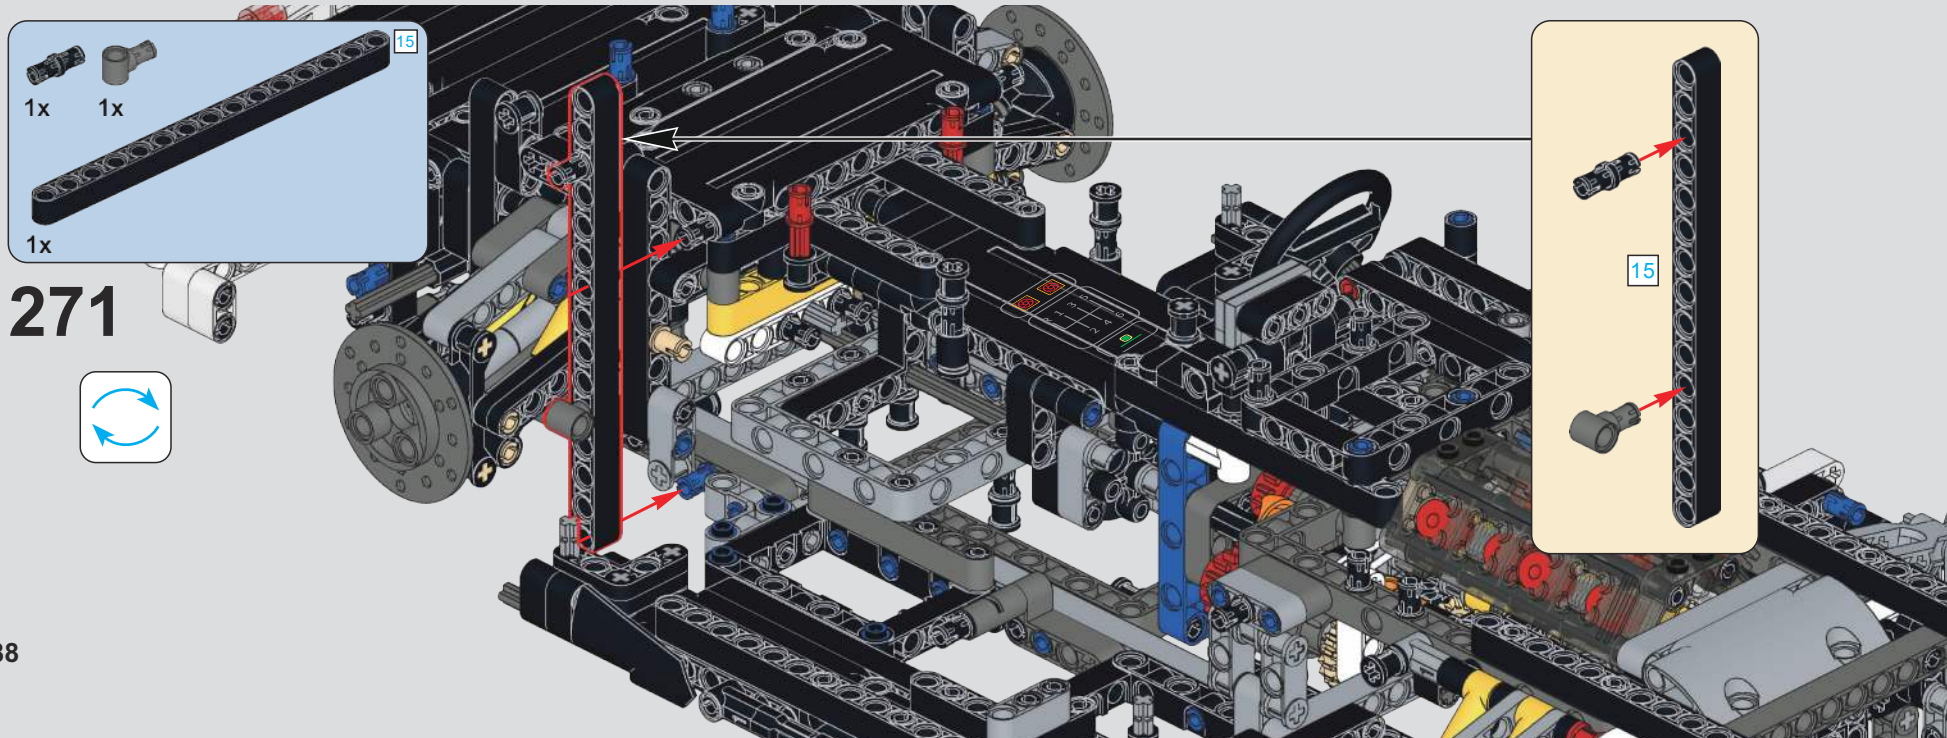

266

267

268

269

此贴纸为热感压标贴纸，不可重复粘贴

This sticker is a thermal pressure label sticker and cannot be pasted repeatedly

贴纸使用方法：撕起贴纸，对准位置随后均匀刮动，撕掉透明膜即可。

How to use the sticker: Tear off the sticker, align the position and then scrape it evenly, tear off the transparent film.