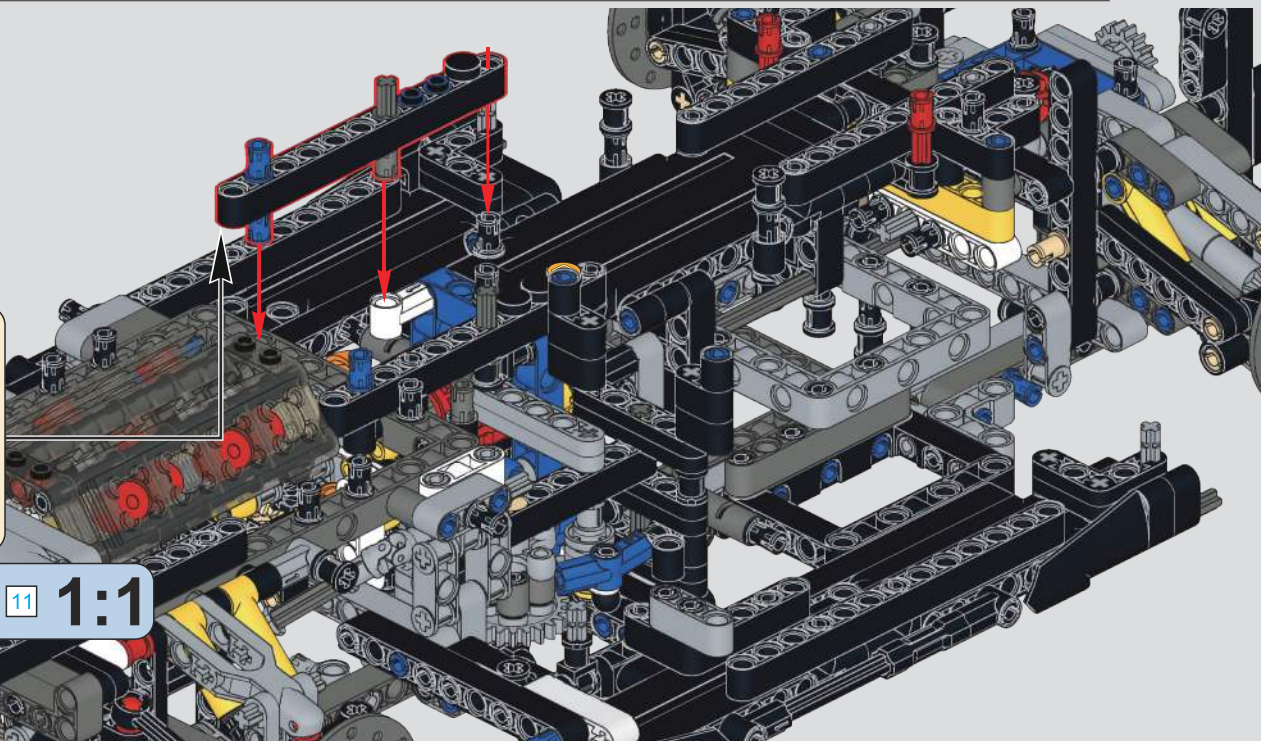

204

此贴纸为热感压标贴纸，不可重复粘贴

This sticker is a thermal pressure label sticker and cannot be pasted repeatedly

贴纸使用方法：撕起贴纸，对准位置随后均匀刮动，撕掉透明膜即可。

How to use the sticker: Tear off the sticker, align the position and then scrape it evenly, tear off the transparent film.

205