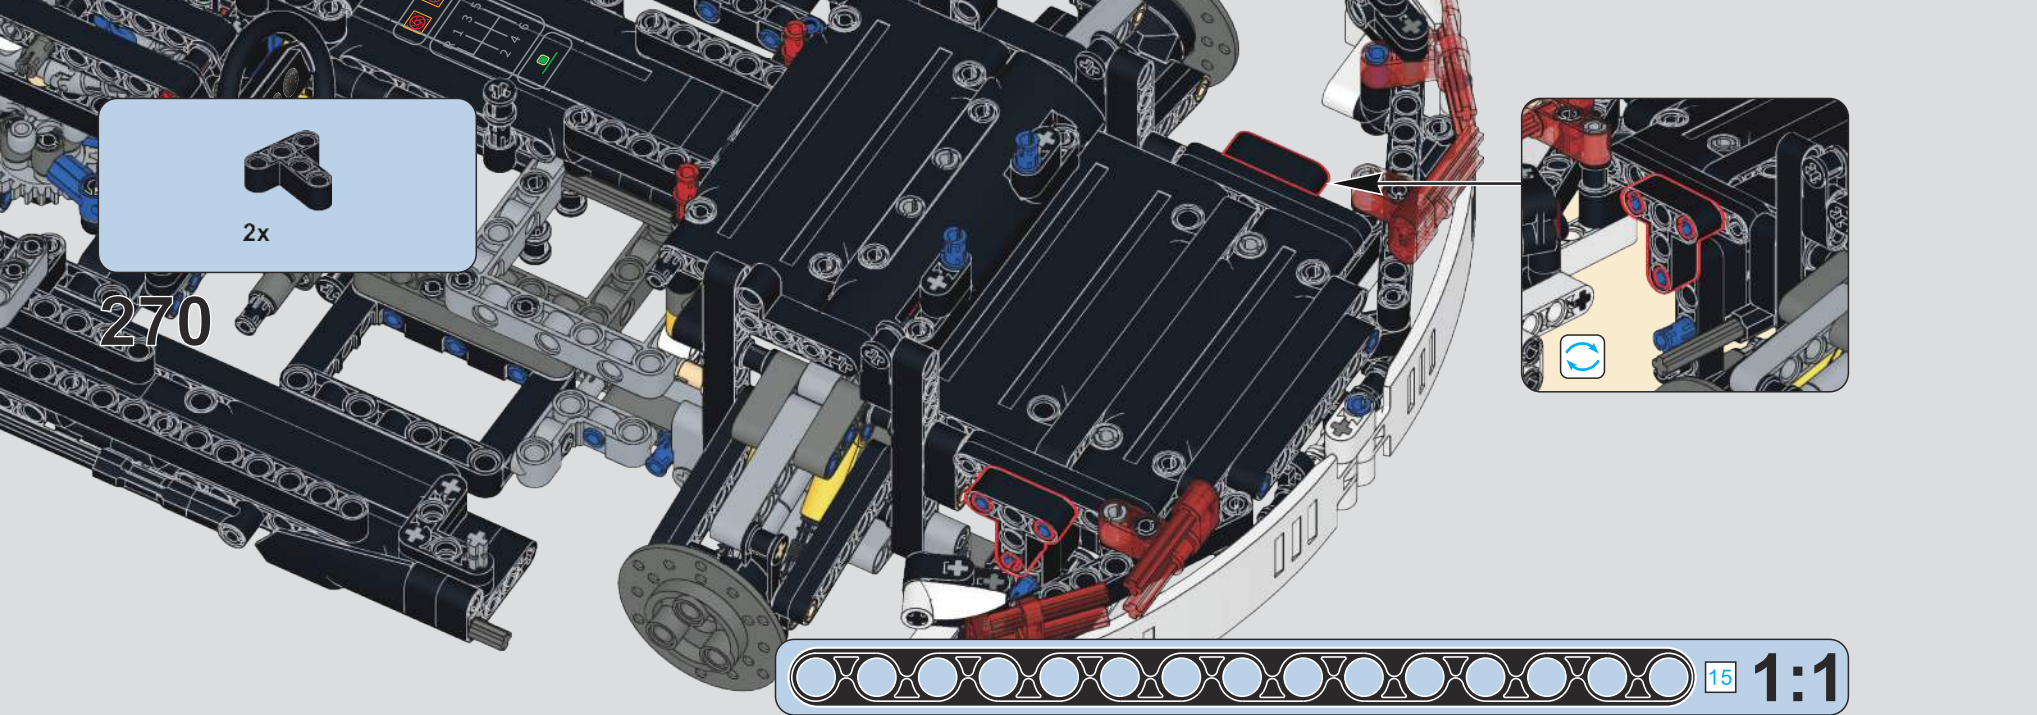

266

267

268

269

此贴纸为热感压标贴纸，不可重复粘贴

This sticker is a thermal pressure label sticker and cannot be pasted repeatedly

贴纸使用方法：撕起贴纸，对准位置随后均匀刮动，撕掉透明膜即可。

How to use the sticker: Tear off the sticker, align the position and then scrape it evenly, tear off the transparent film.