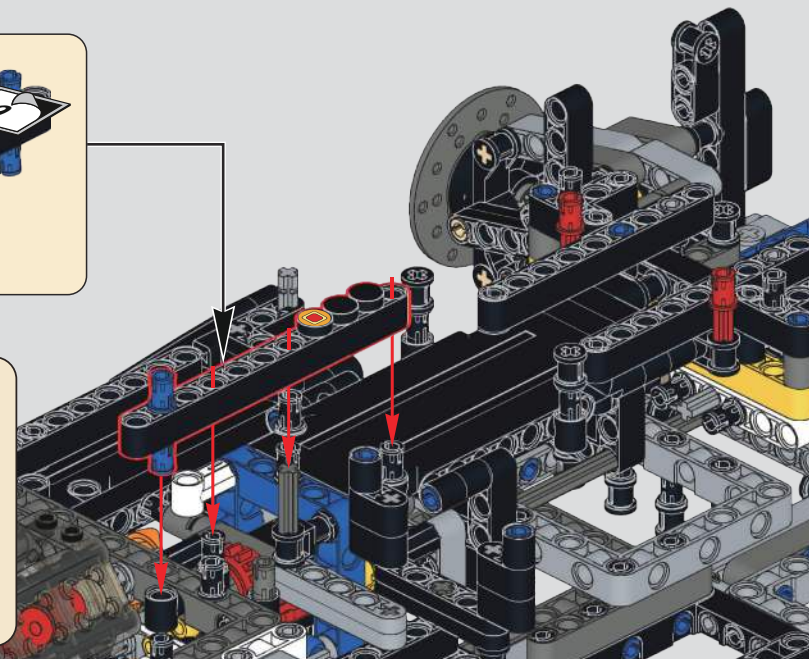

1:1

202

203

204

此贴纸为热感压标贴纸，不可重复粘贴

This sticker is a thermal pressure label sticker and cannot be pasted repeatedly

贴纸使用方法：撕起贴纸，对准位置随后均匀刮动，撕掉透明膜即可。

How to use the sticker: Tear off the sticker, align the position and then scrape it evenly, tear off the transparent film.