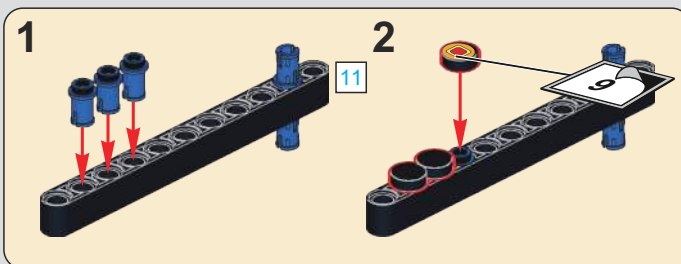

1:1

202

203

204

此贴纸为热感压标贴纸，不可重复粘贴

This sticker is a thermal pressure label sticker and cannot be pasted repeatedly

贴纸使用方法：撕起贴纸，对准位置随后均匀刮动，撕掉透明膜即可。

How to use the sticker: Tear off the sticker, align the position and then scrape it evenly, tear off the transparent film.