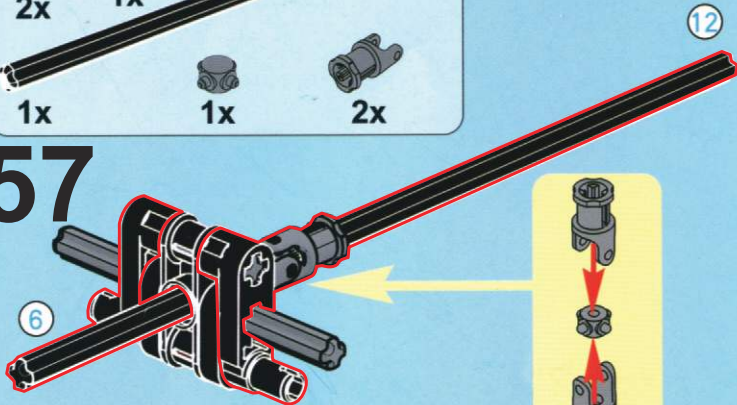

- 2x [Red Pin]
- 6x [Blue Pin]
- 4x [Grey Pin]
- 2x [Grey Pin]
- 8x [Black Pin]
- 2x [Blue Pin]
- 2x [Grey L-shaped Technic Beam]

3 1:1

53

54

55

56

57

58