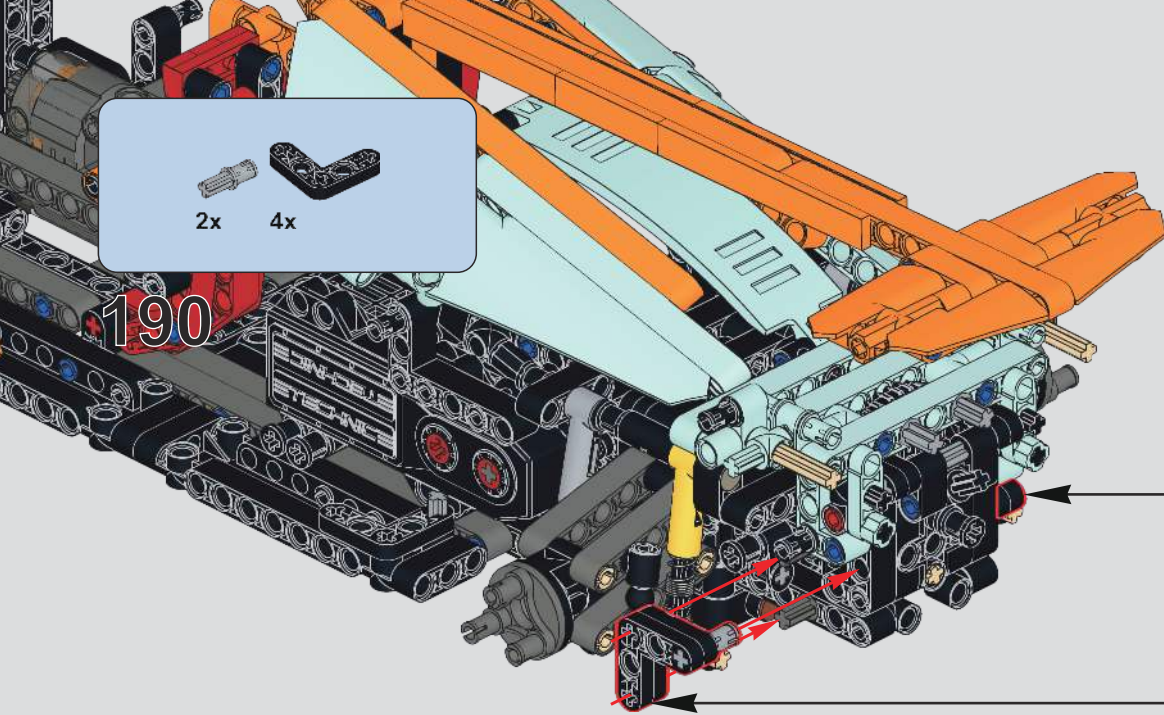

2x 4x

190

4x 2x 2x

191

1 2

7 2x

7 1:1