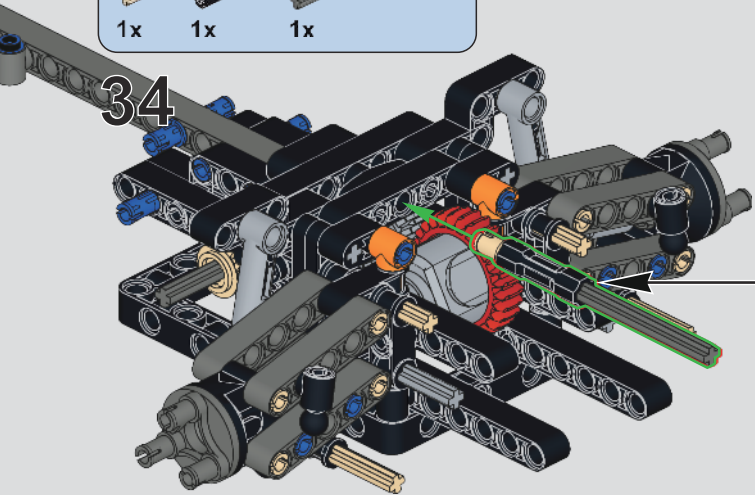

(光滑栓)(Technic Pin without Friction)

34

35

36

37

38