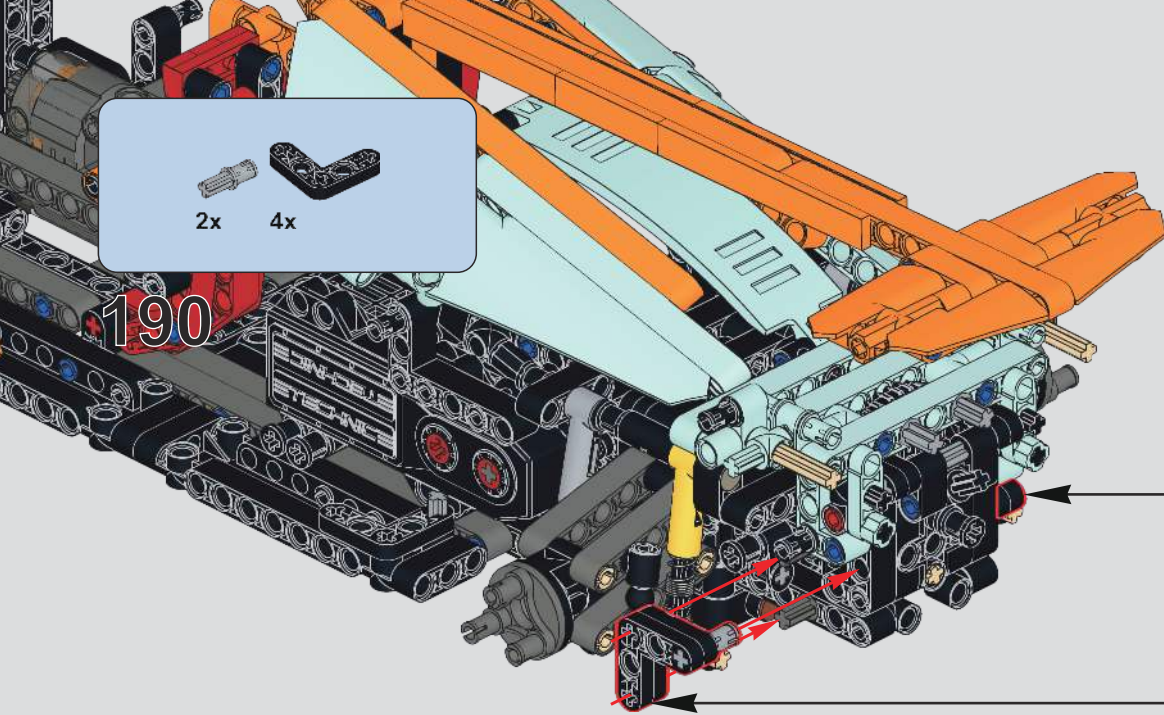

2x 4x

190

4x 2x 2x

191

7 1:1