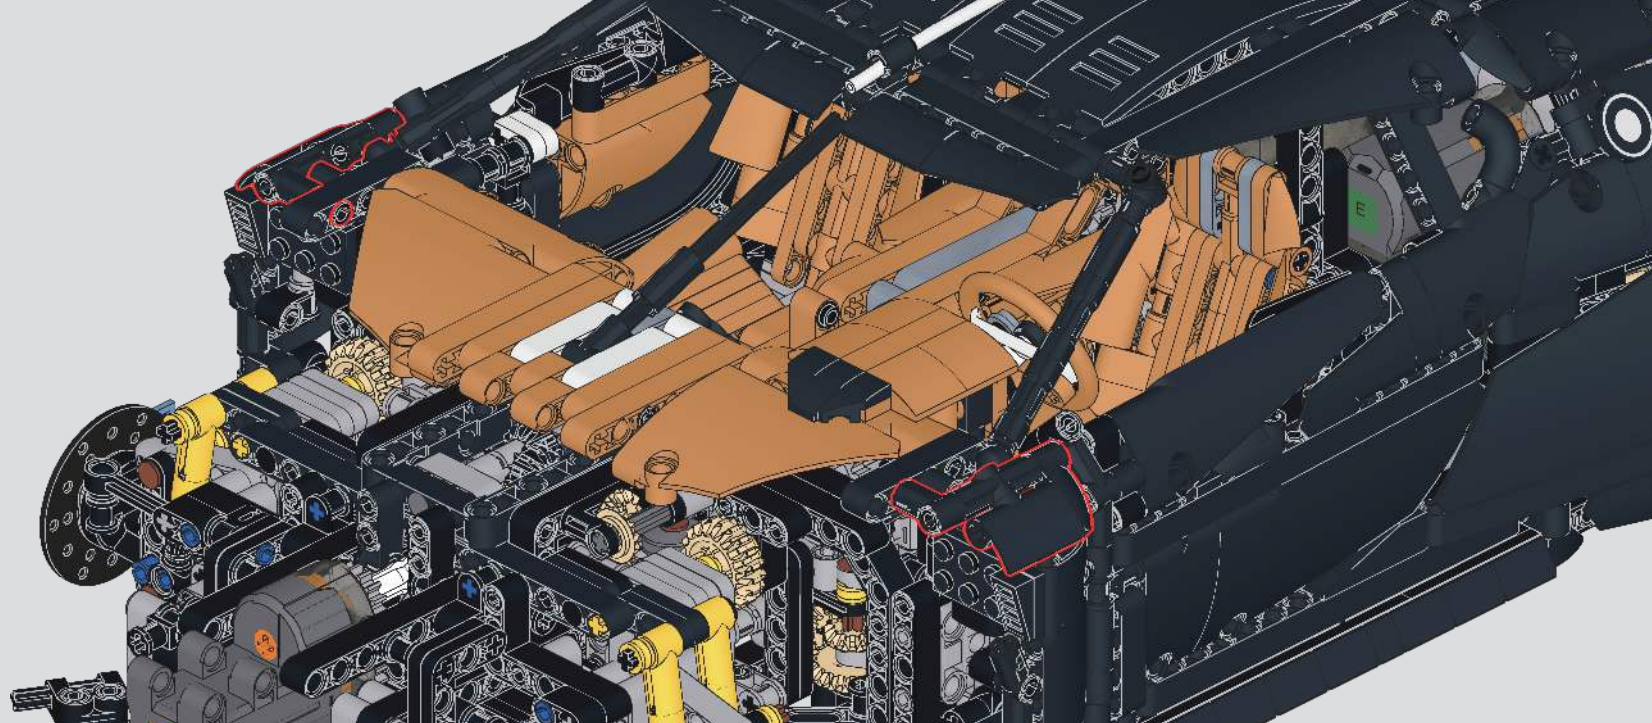

808

809

810

811

- * (Plating) (电镀配件)
- 4x [Black Technic Connector]
- 1x [Black Technic Connector]
- 4x [Black Technic Connector]
- 4x [Black Technic Connector]
- 2x [Black Technic Connector]
- 2x [Black Technic Connector]
- 1x [Black Technic Connector]
- 2x [Black Technic Connector]
- * (Plating) (电镀配件)