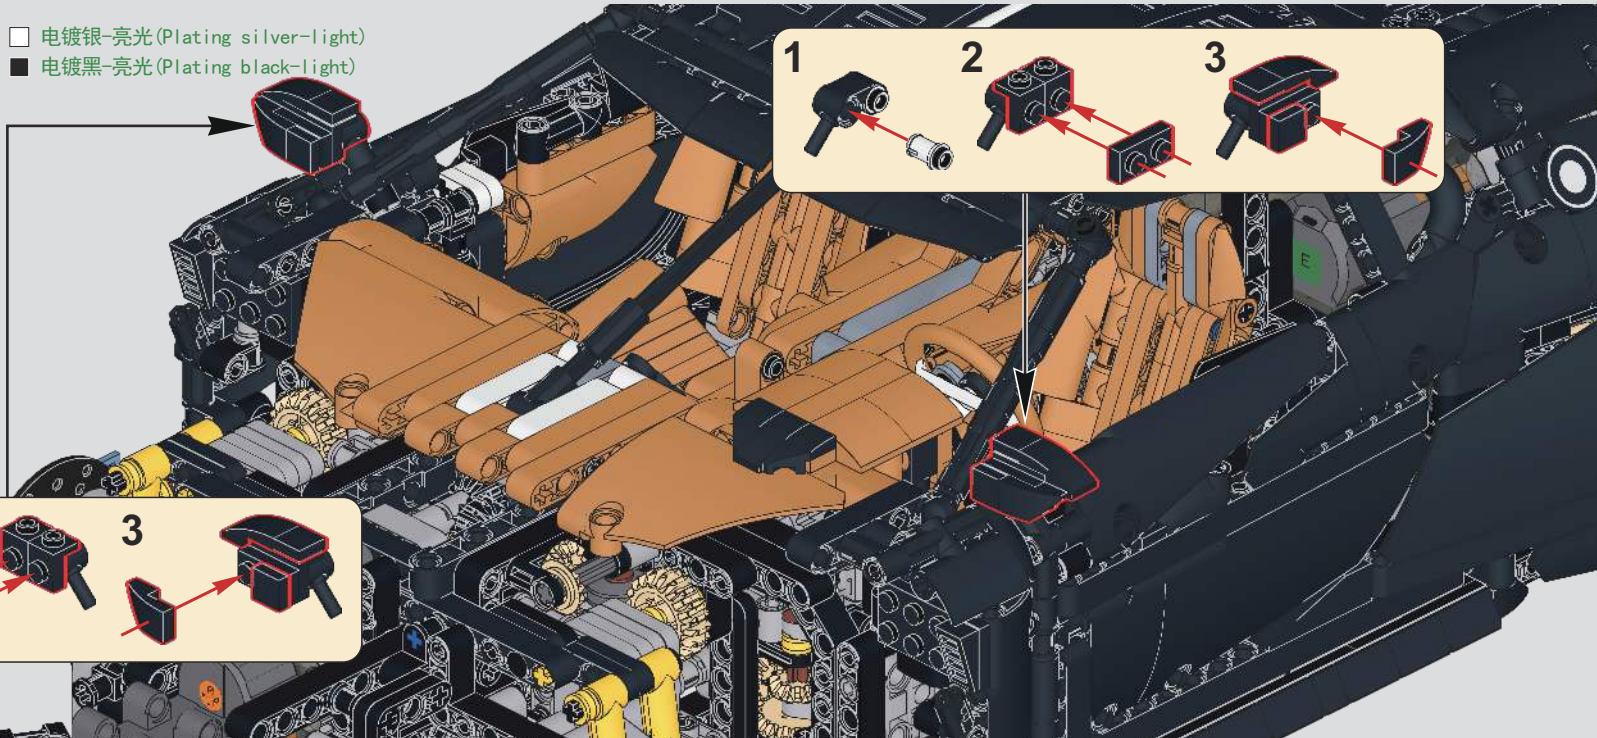

1. 1 [Black Technic Connector]
2. 2 [Black Technic Connector]
3. 3 [Black Technic Connector]