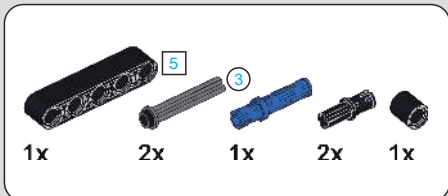

■ 电镀黑-亮光 (Plating black-light)

919

920

921