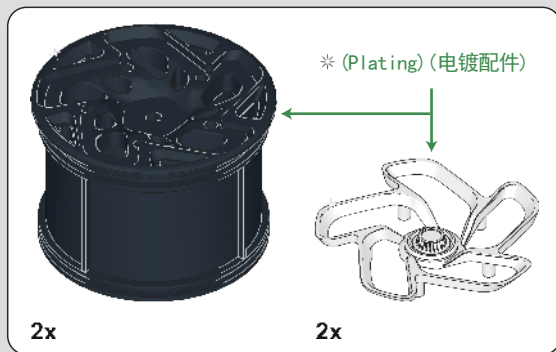

# 924

■ 电镀黑-亮光 (Plating black-light)

925

- 电镀银-亮光 (Plating silver-light)
- 电镀黑-亮光 (Plating black-light)

926

927

928

- 电镀银-亮光 (Plating silver-light)
- 电镀黑-亮光 (Plating black-light)