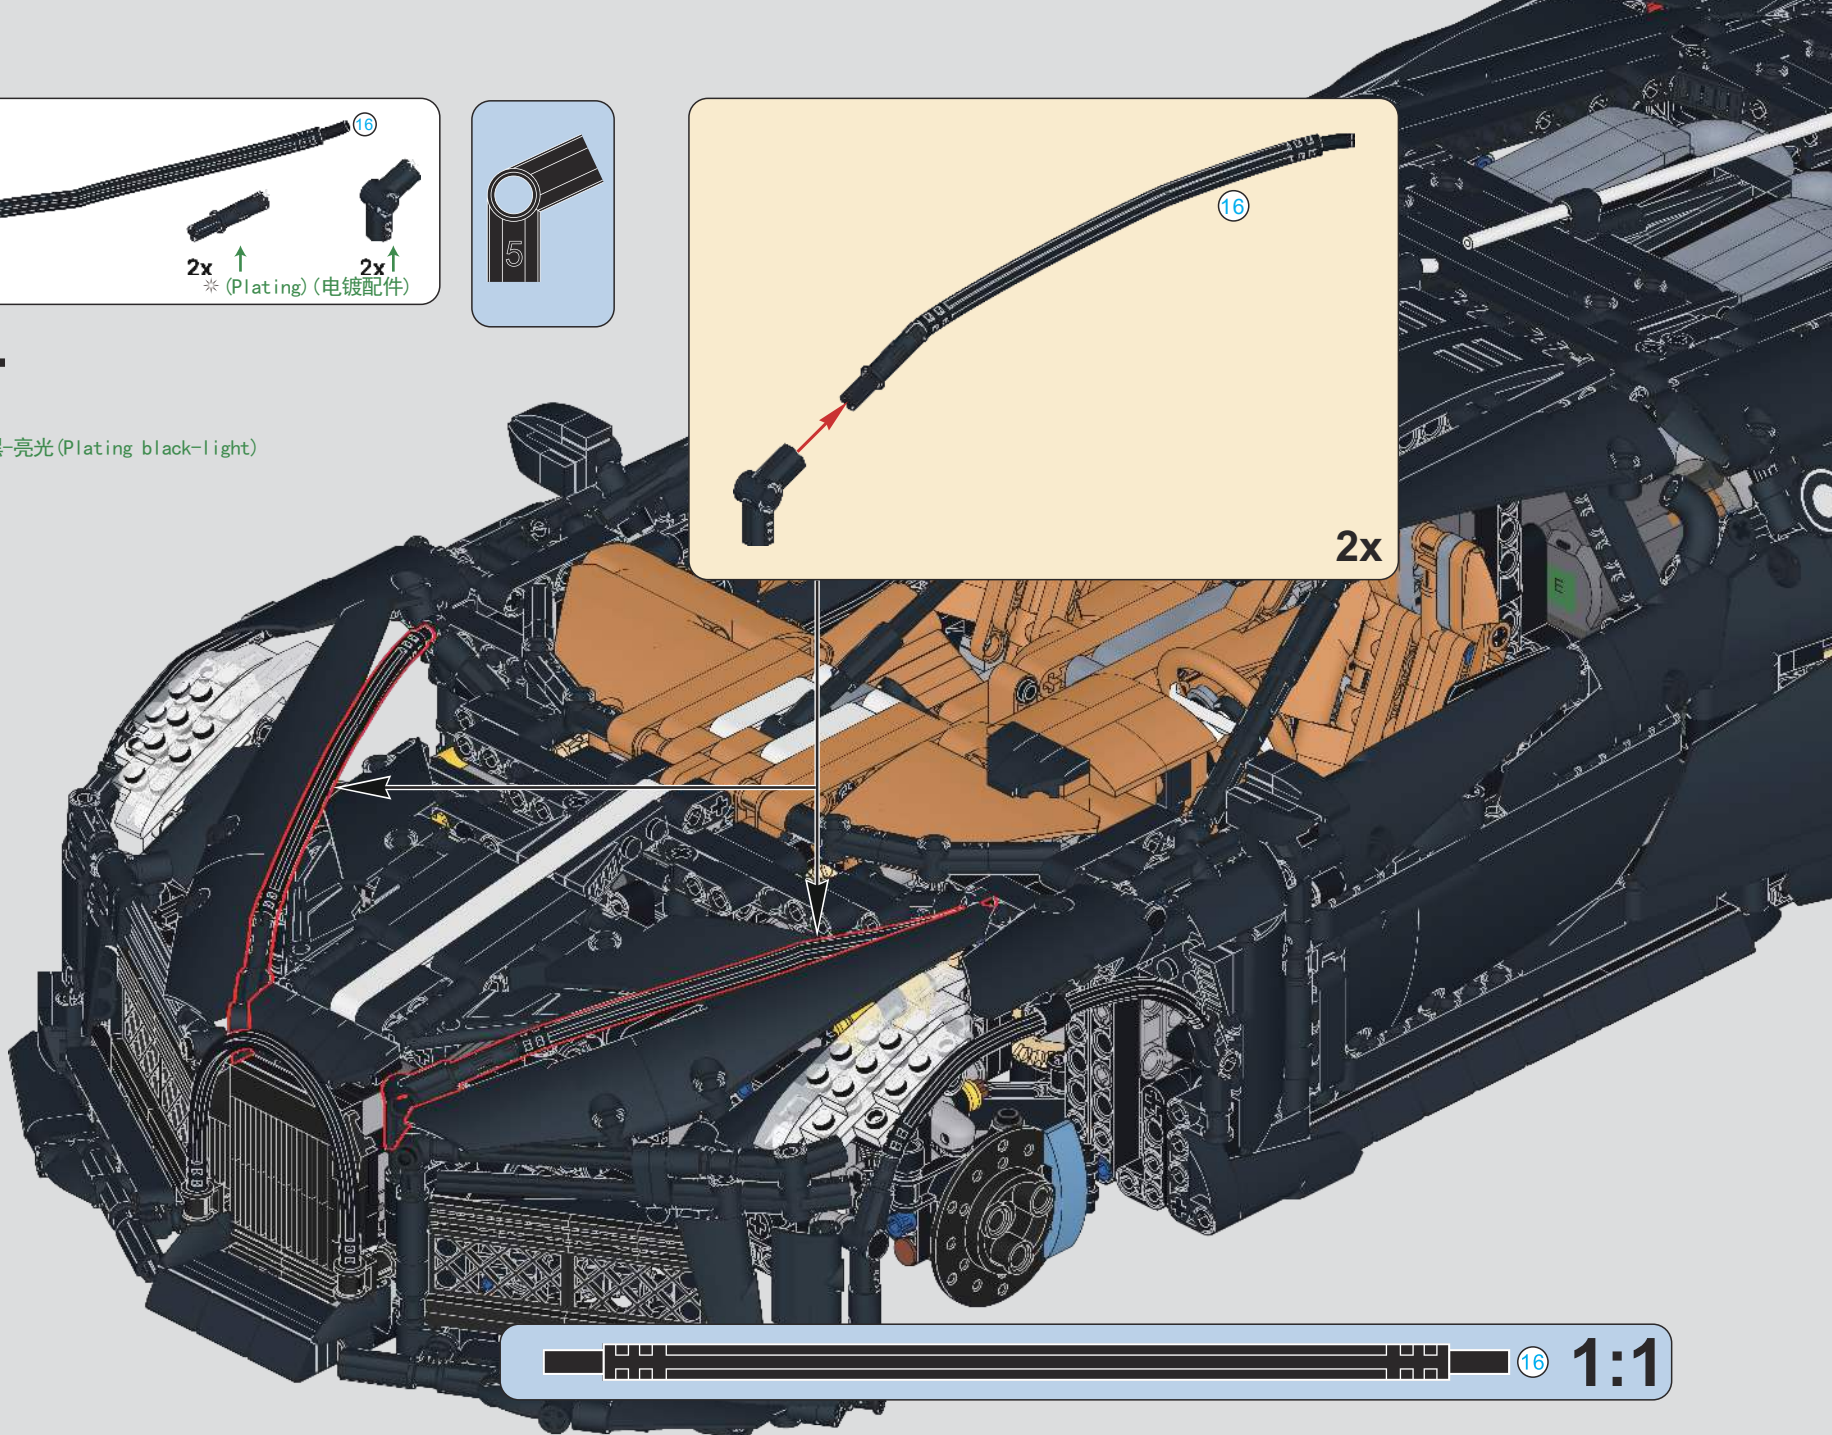

924

■ 电镀黑-亮光 (Plating black-light)