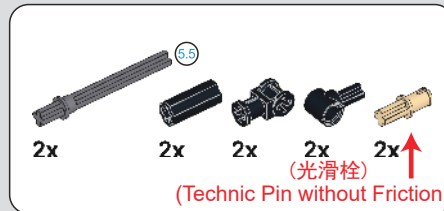

■ 电镀黑-亮光 (Plating black-light)

919

920

921