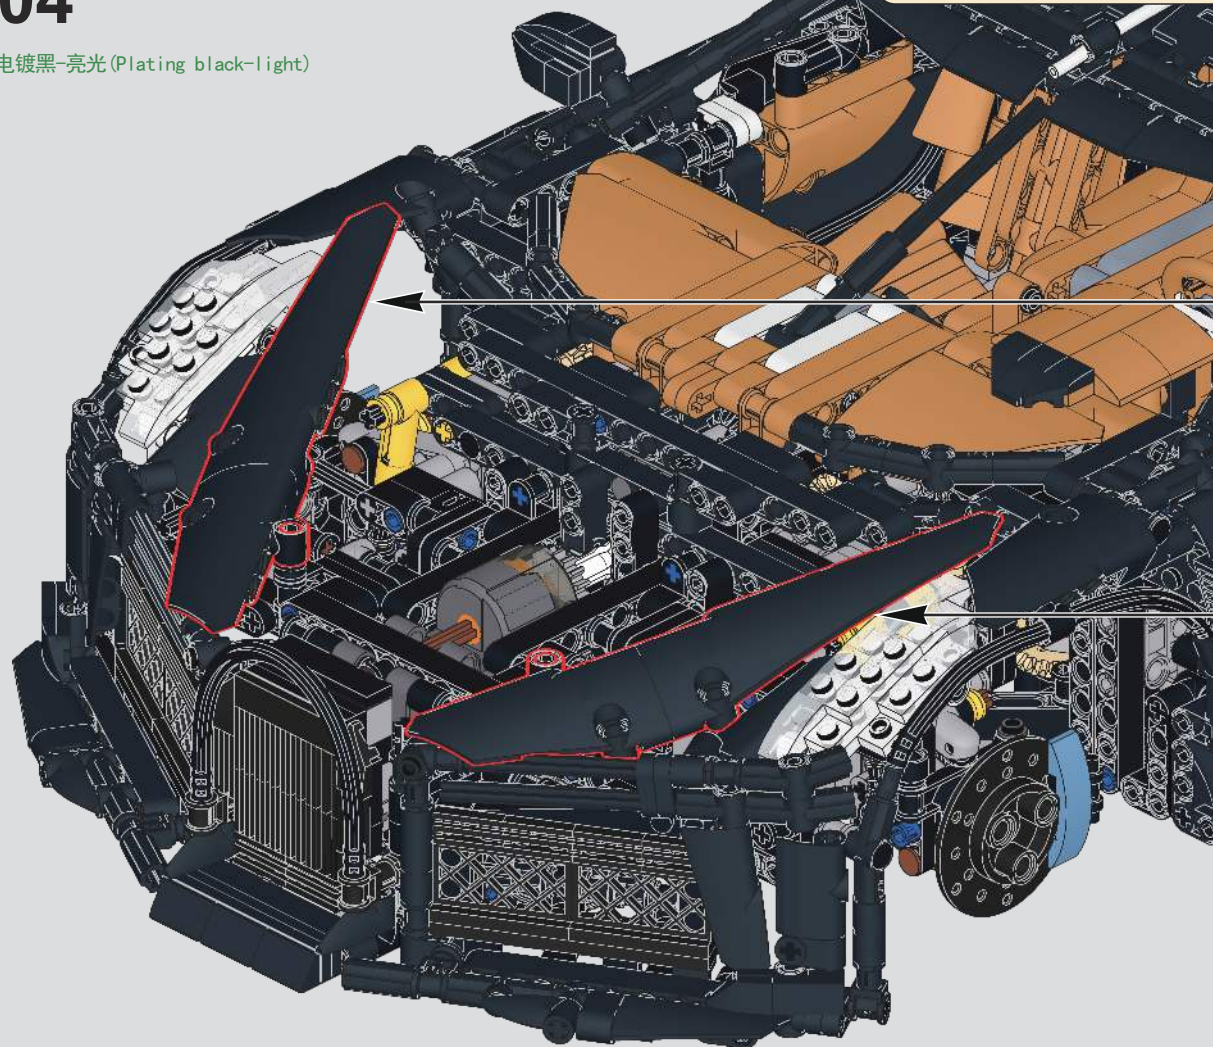

904

■ 电镀黑-亮光 (Plating black-light)