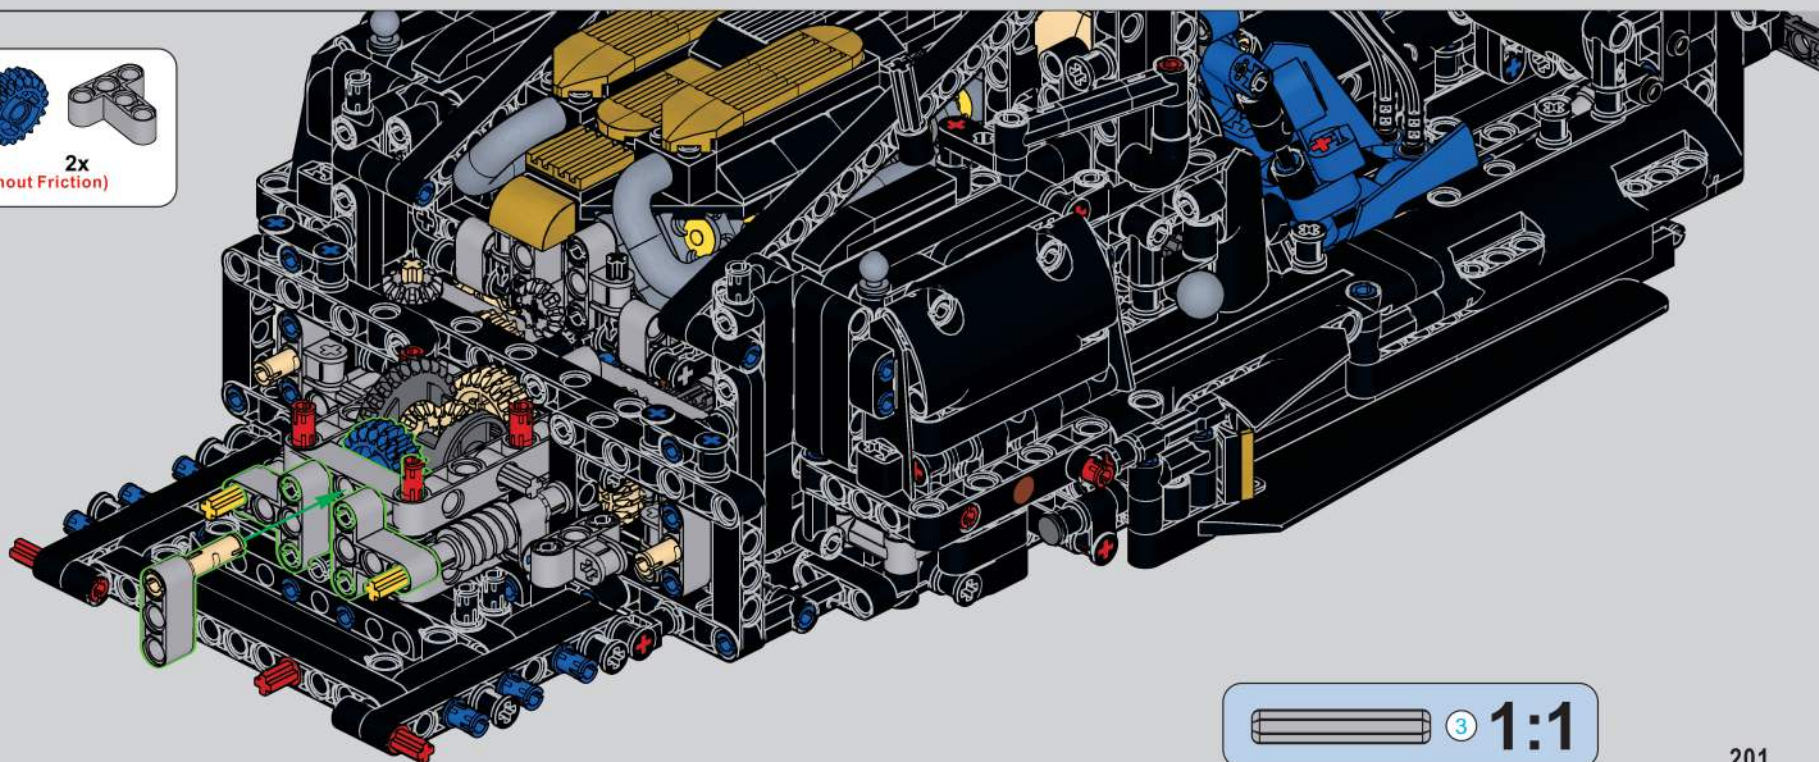

(光滑栓)(Technic Pin without Friction)

1x ↑

622

623

624

625

626

627