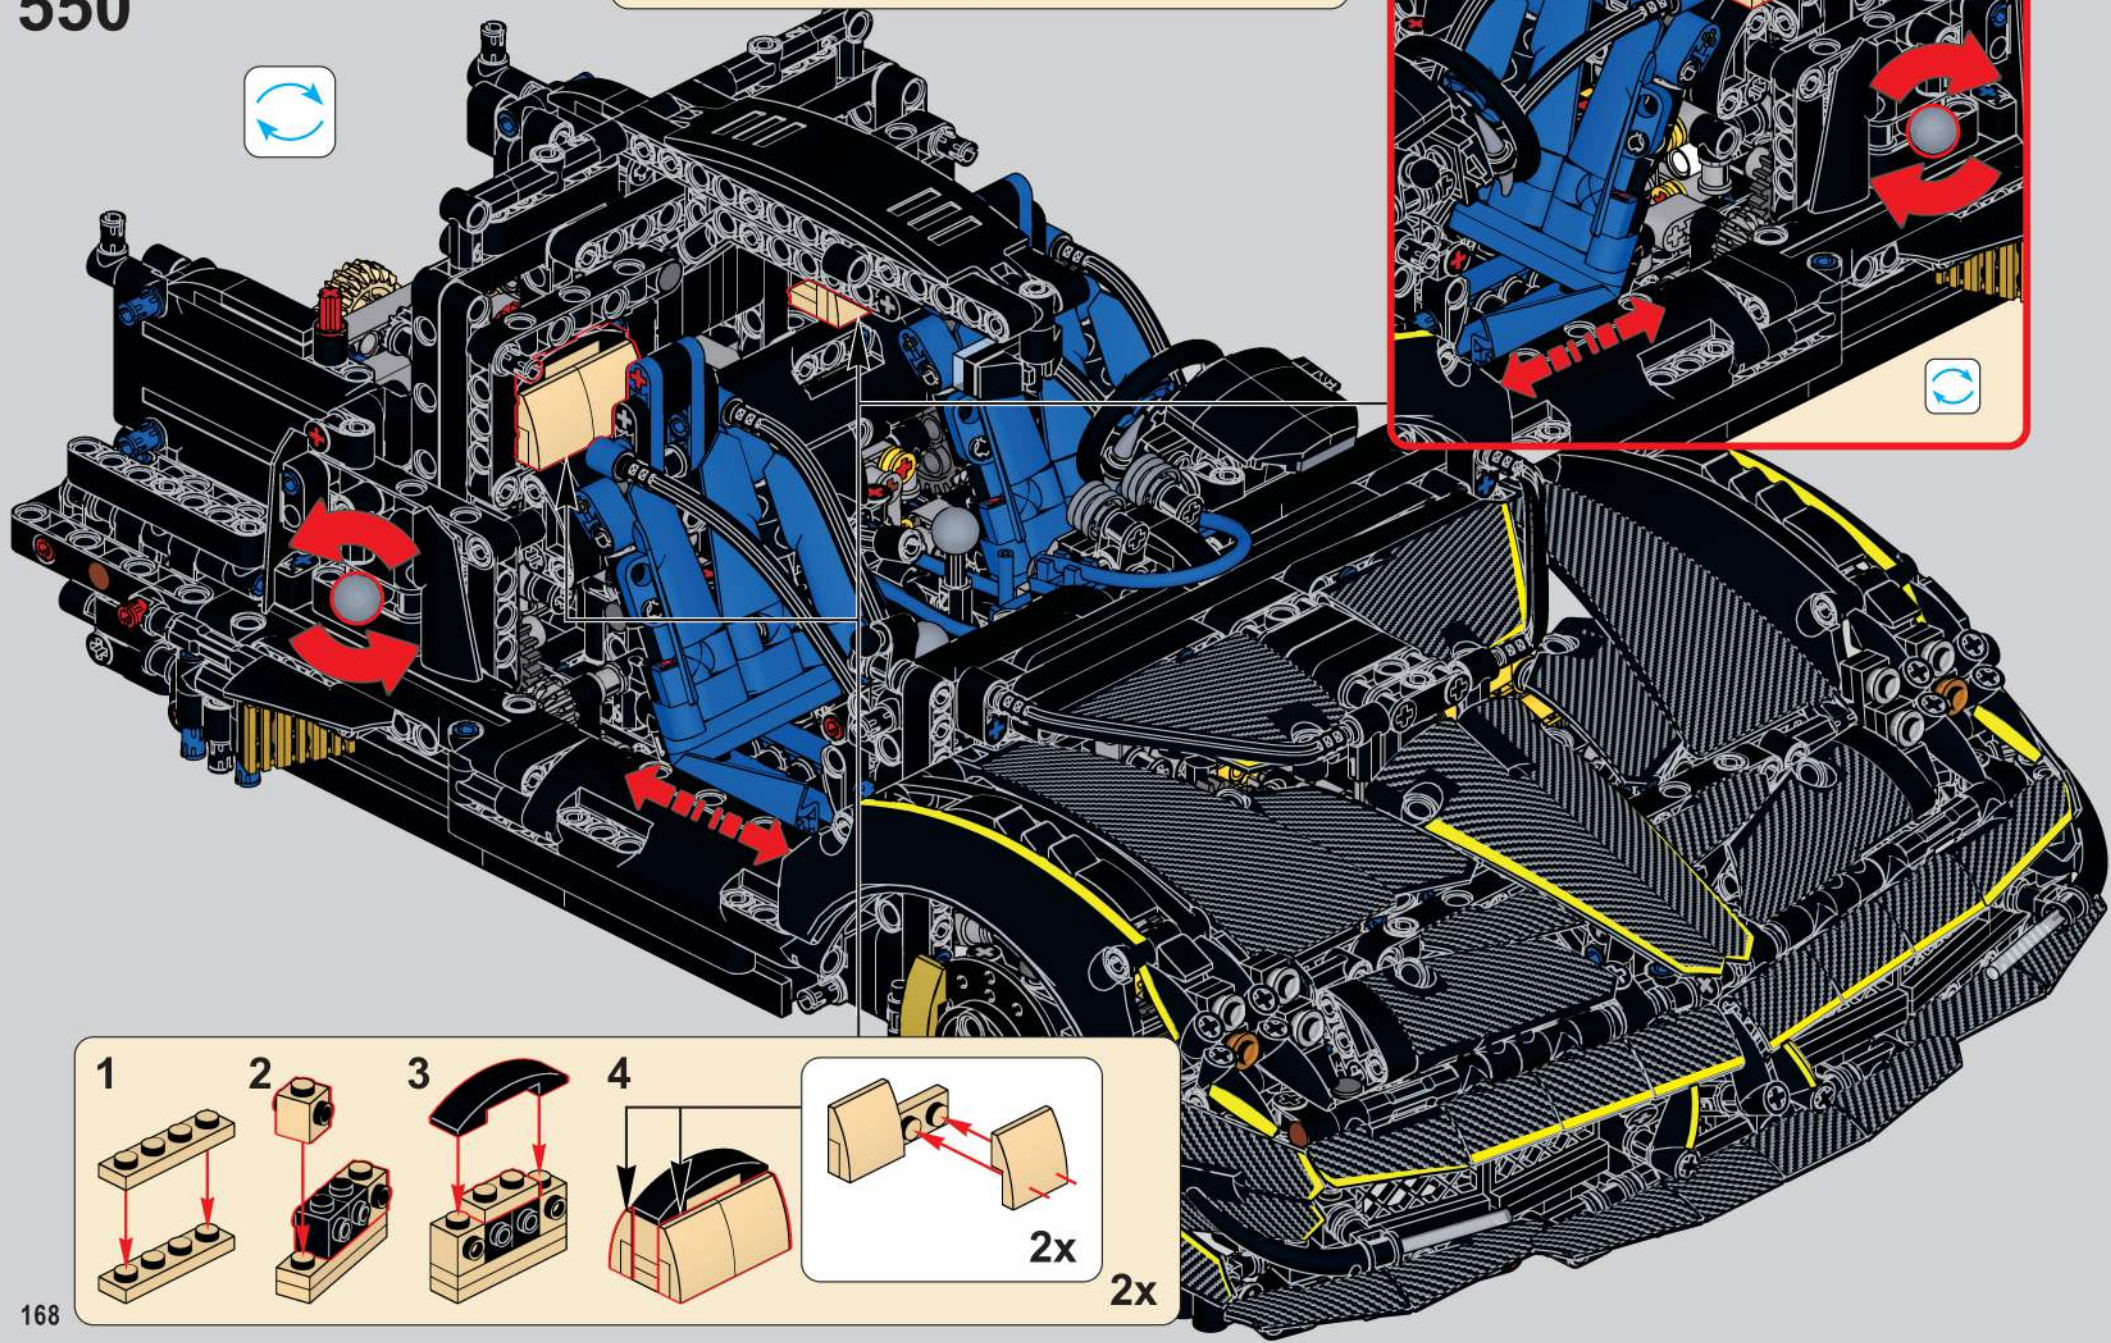

545

546

547

548

549

转动两侧珠子，控制两侧椅子前后移动，
并将手提包零件放入。
Rotate the beads on both sides to move
the chairs back and forth, and place
the handbag parts in.

550

551