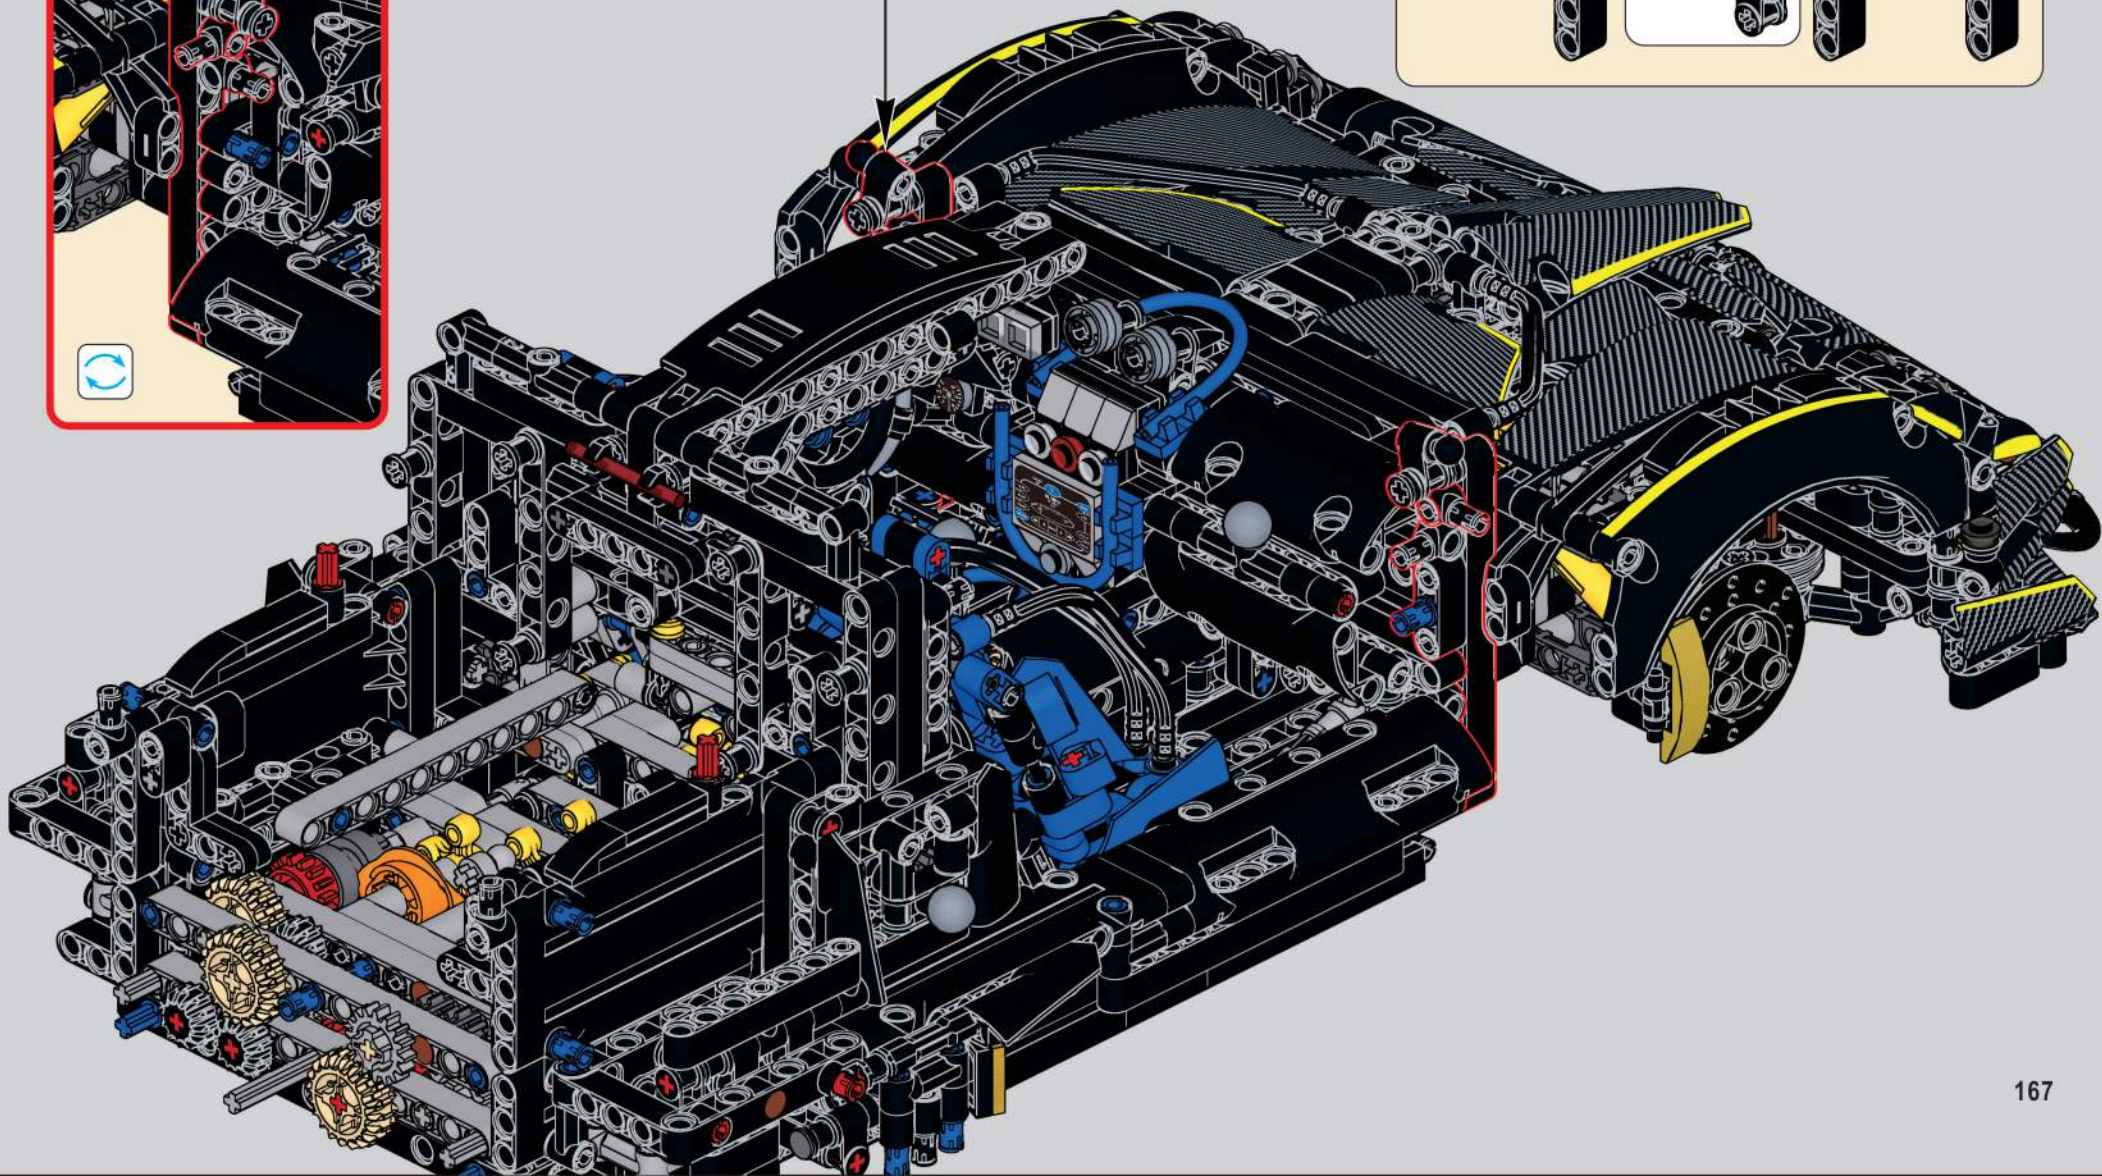

545

546

547

548

549

转动两侧珠子，控制两侧椅子前后移动，
并将手提包零件放入。
Rotate the beads on both sides to move
the chairs back and forth, and place
the handbag parts in.

550

551