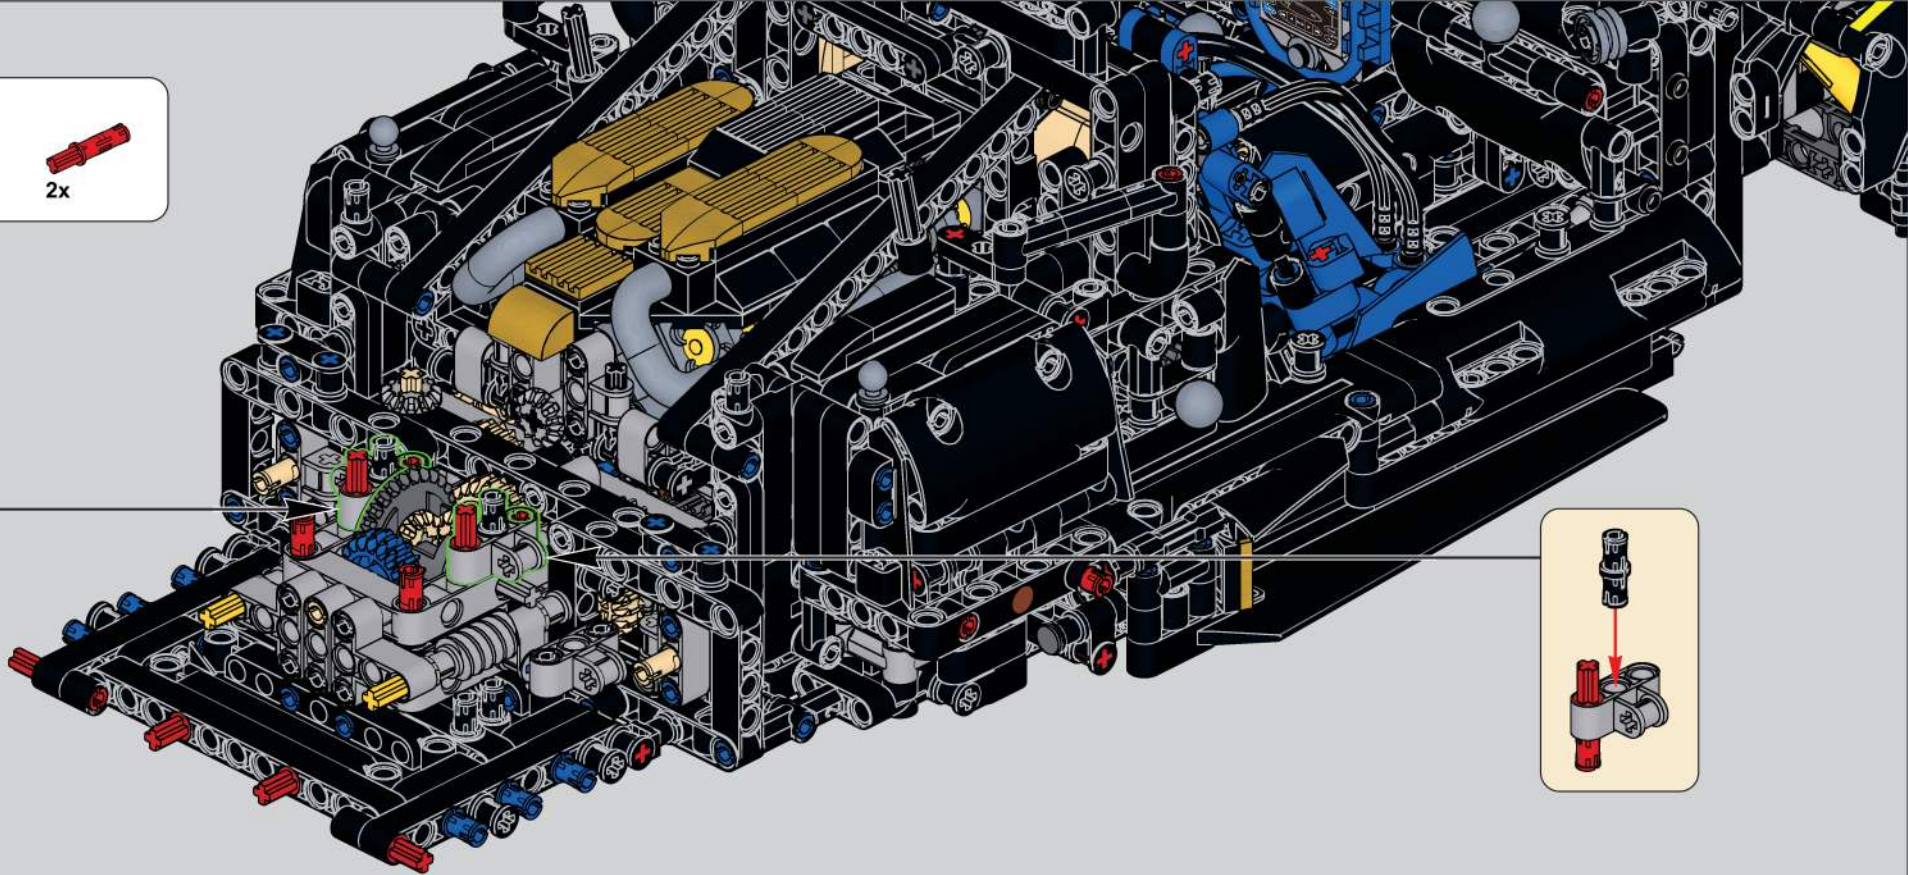

(光滑栓)(Technic Pin without Friction)

1x ↑

622

623

624

625

626

627