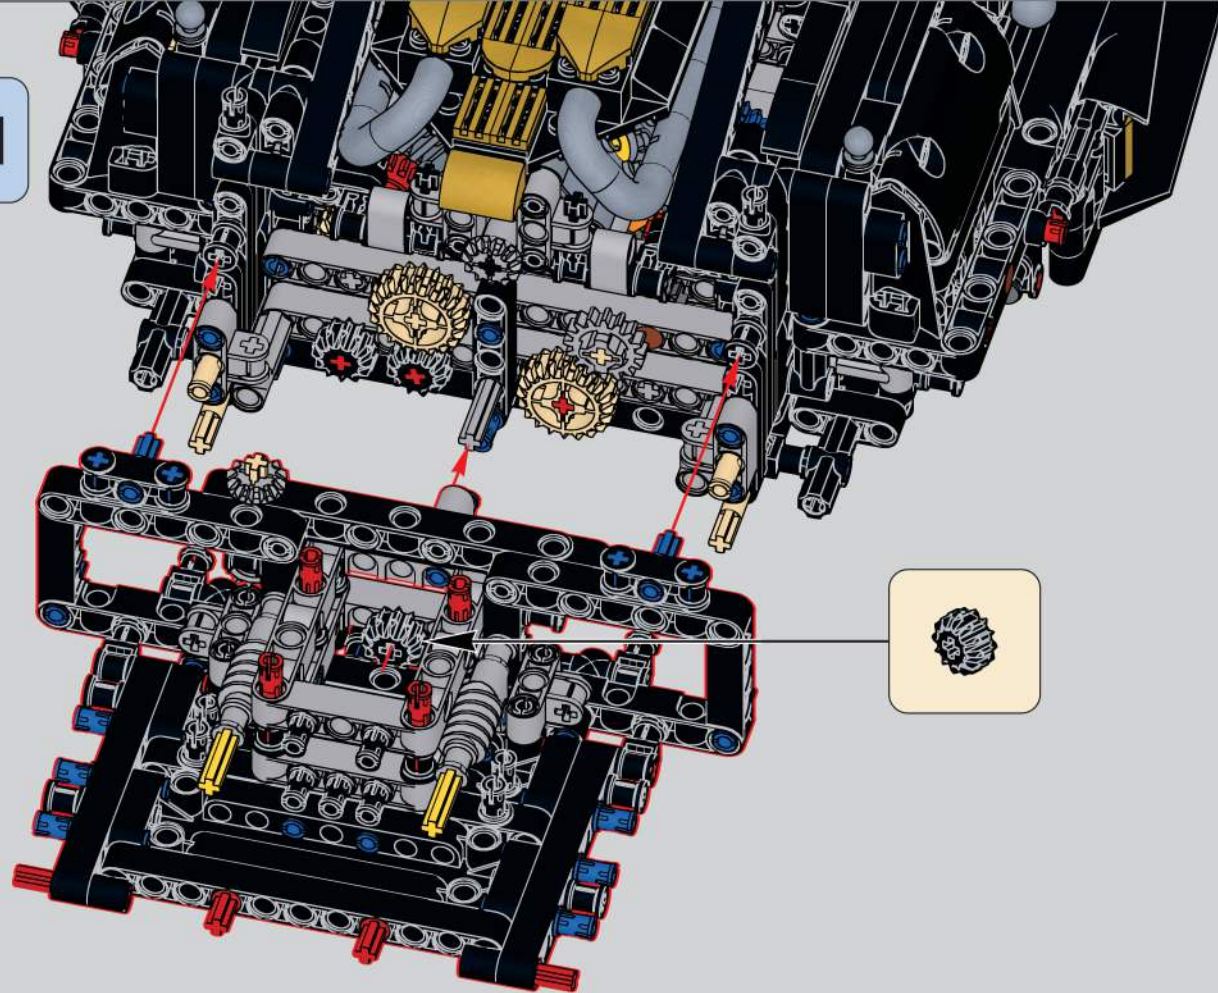

1x

1:1

621

1x

(光滑栓)(Technic Pin without Friction)

1x ↑

622