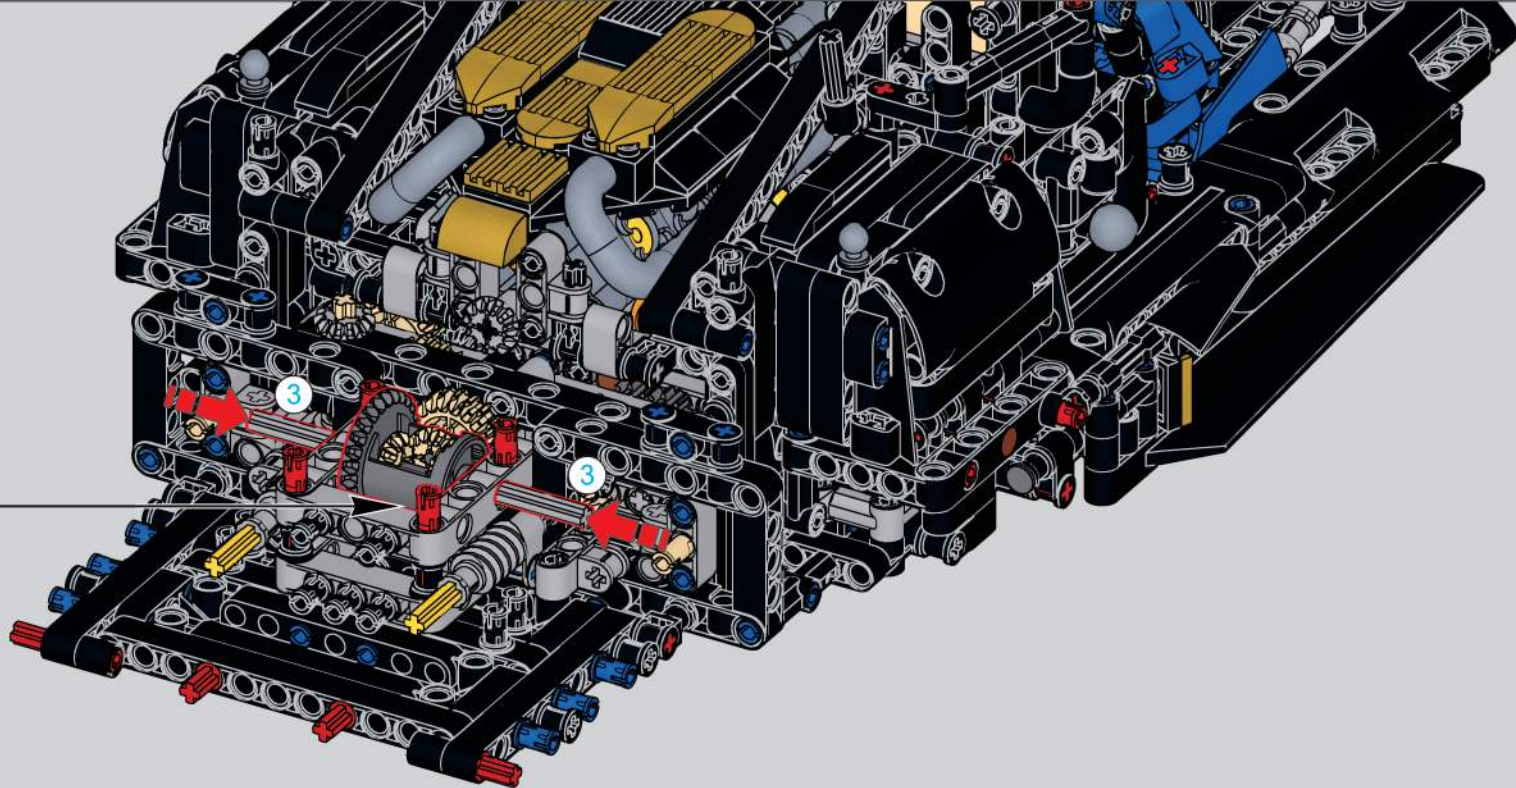

(光滑栓)(Technic Pin without Friction)

1x ↑

622

623

624

625

626

627