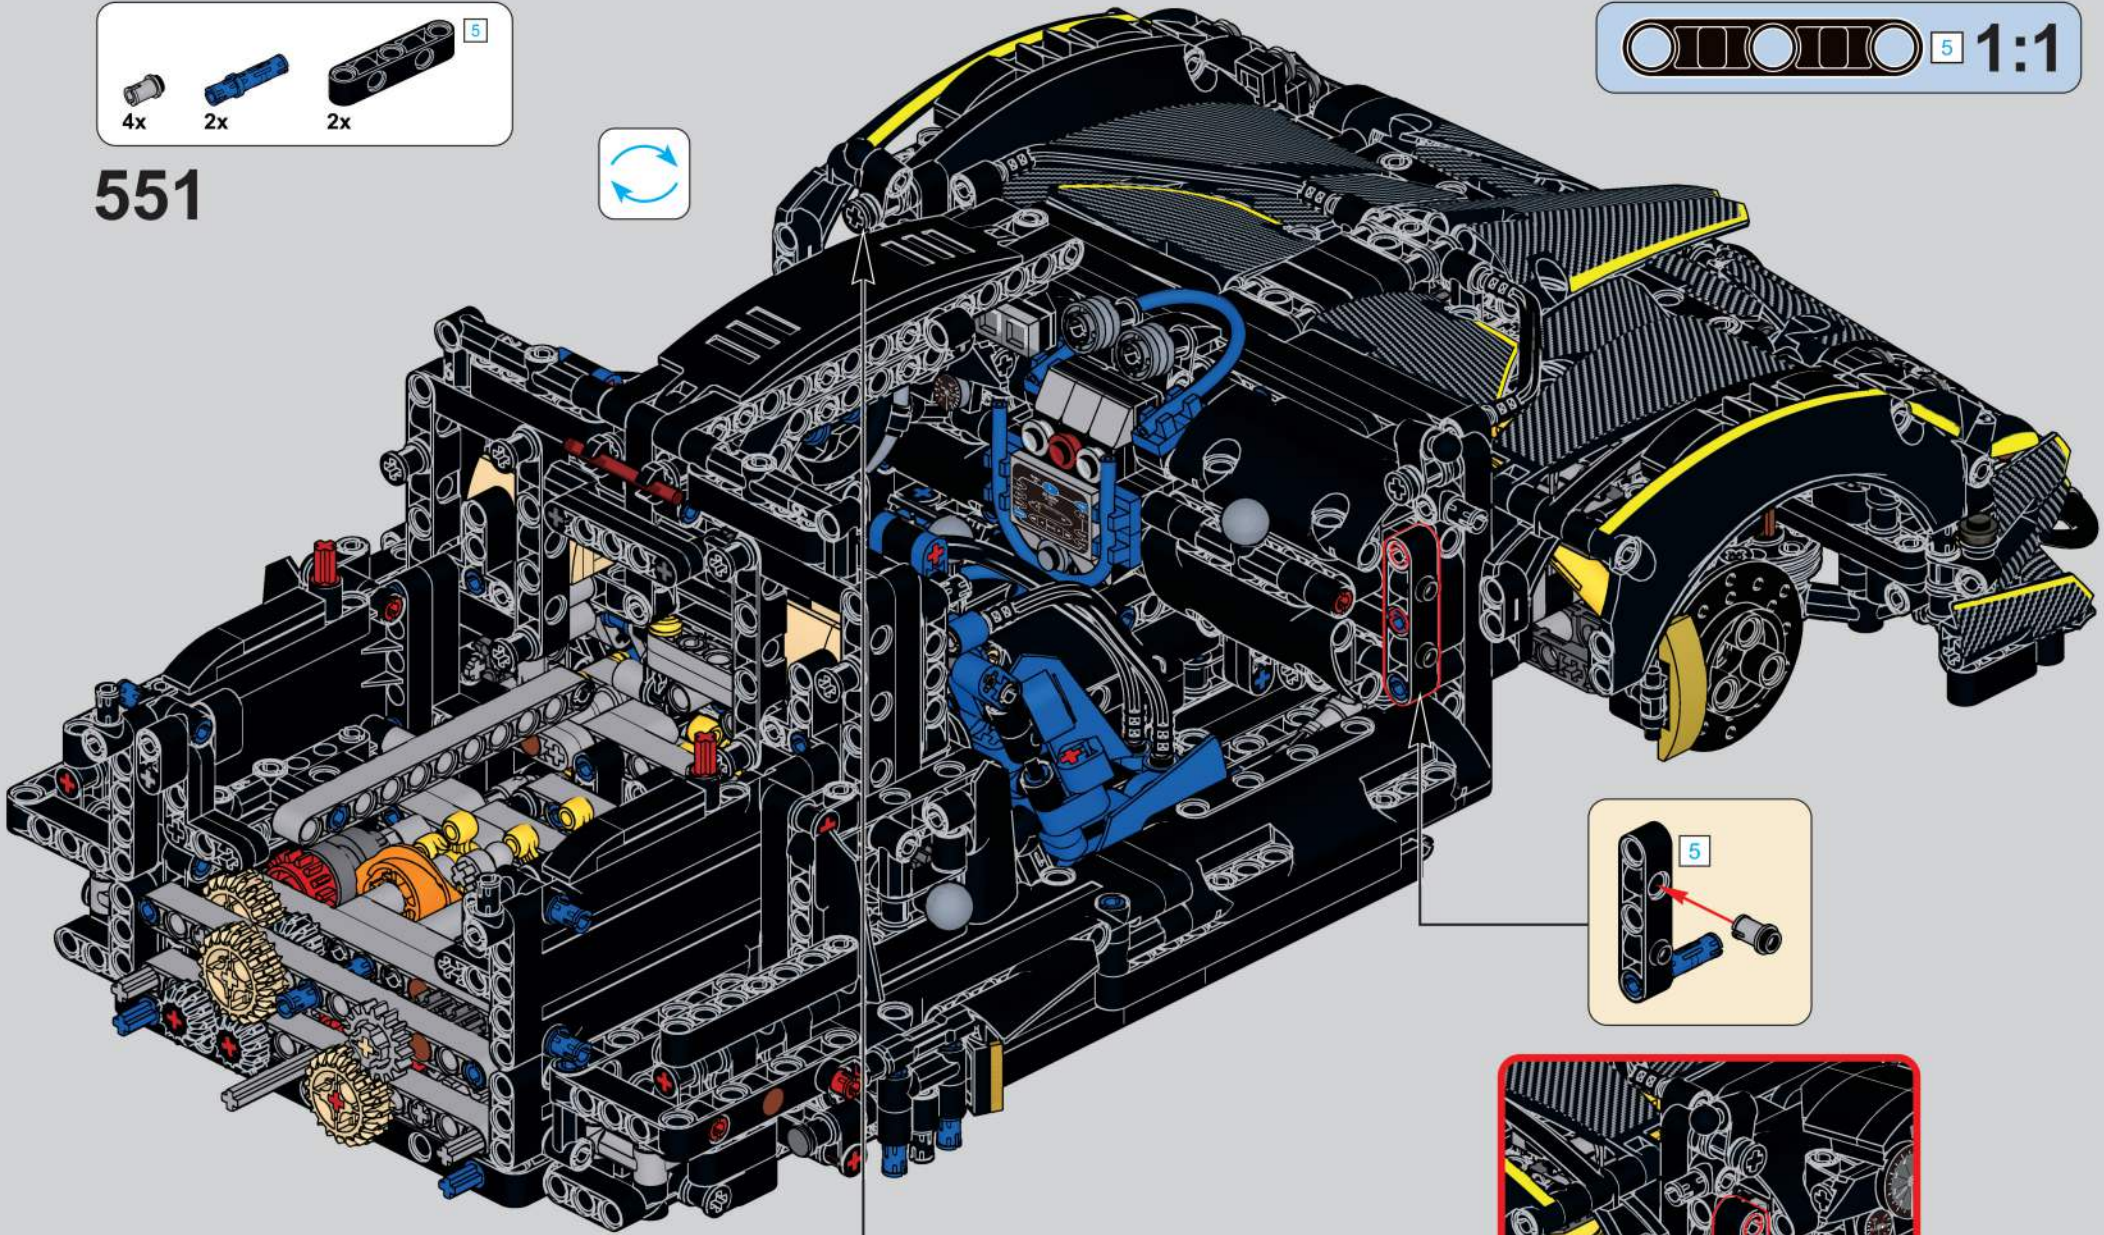

545

546

547

548

549

转动两侧珠子，控制两侧椅子前后移动，
并将手提包零件放入。
Rotate the beads on both sides to move
the chairs back and forth, and place
the handbag parts in.

550

551