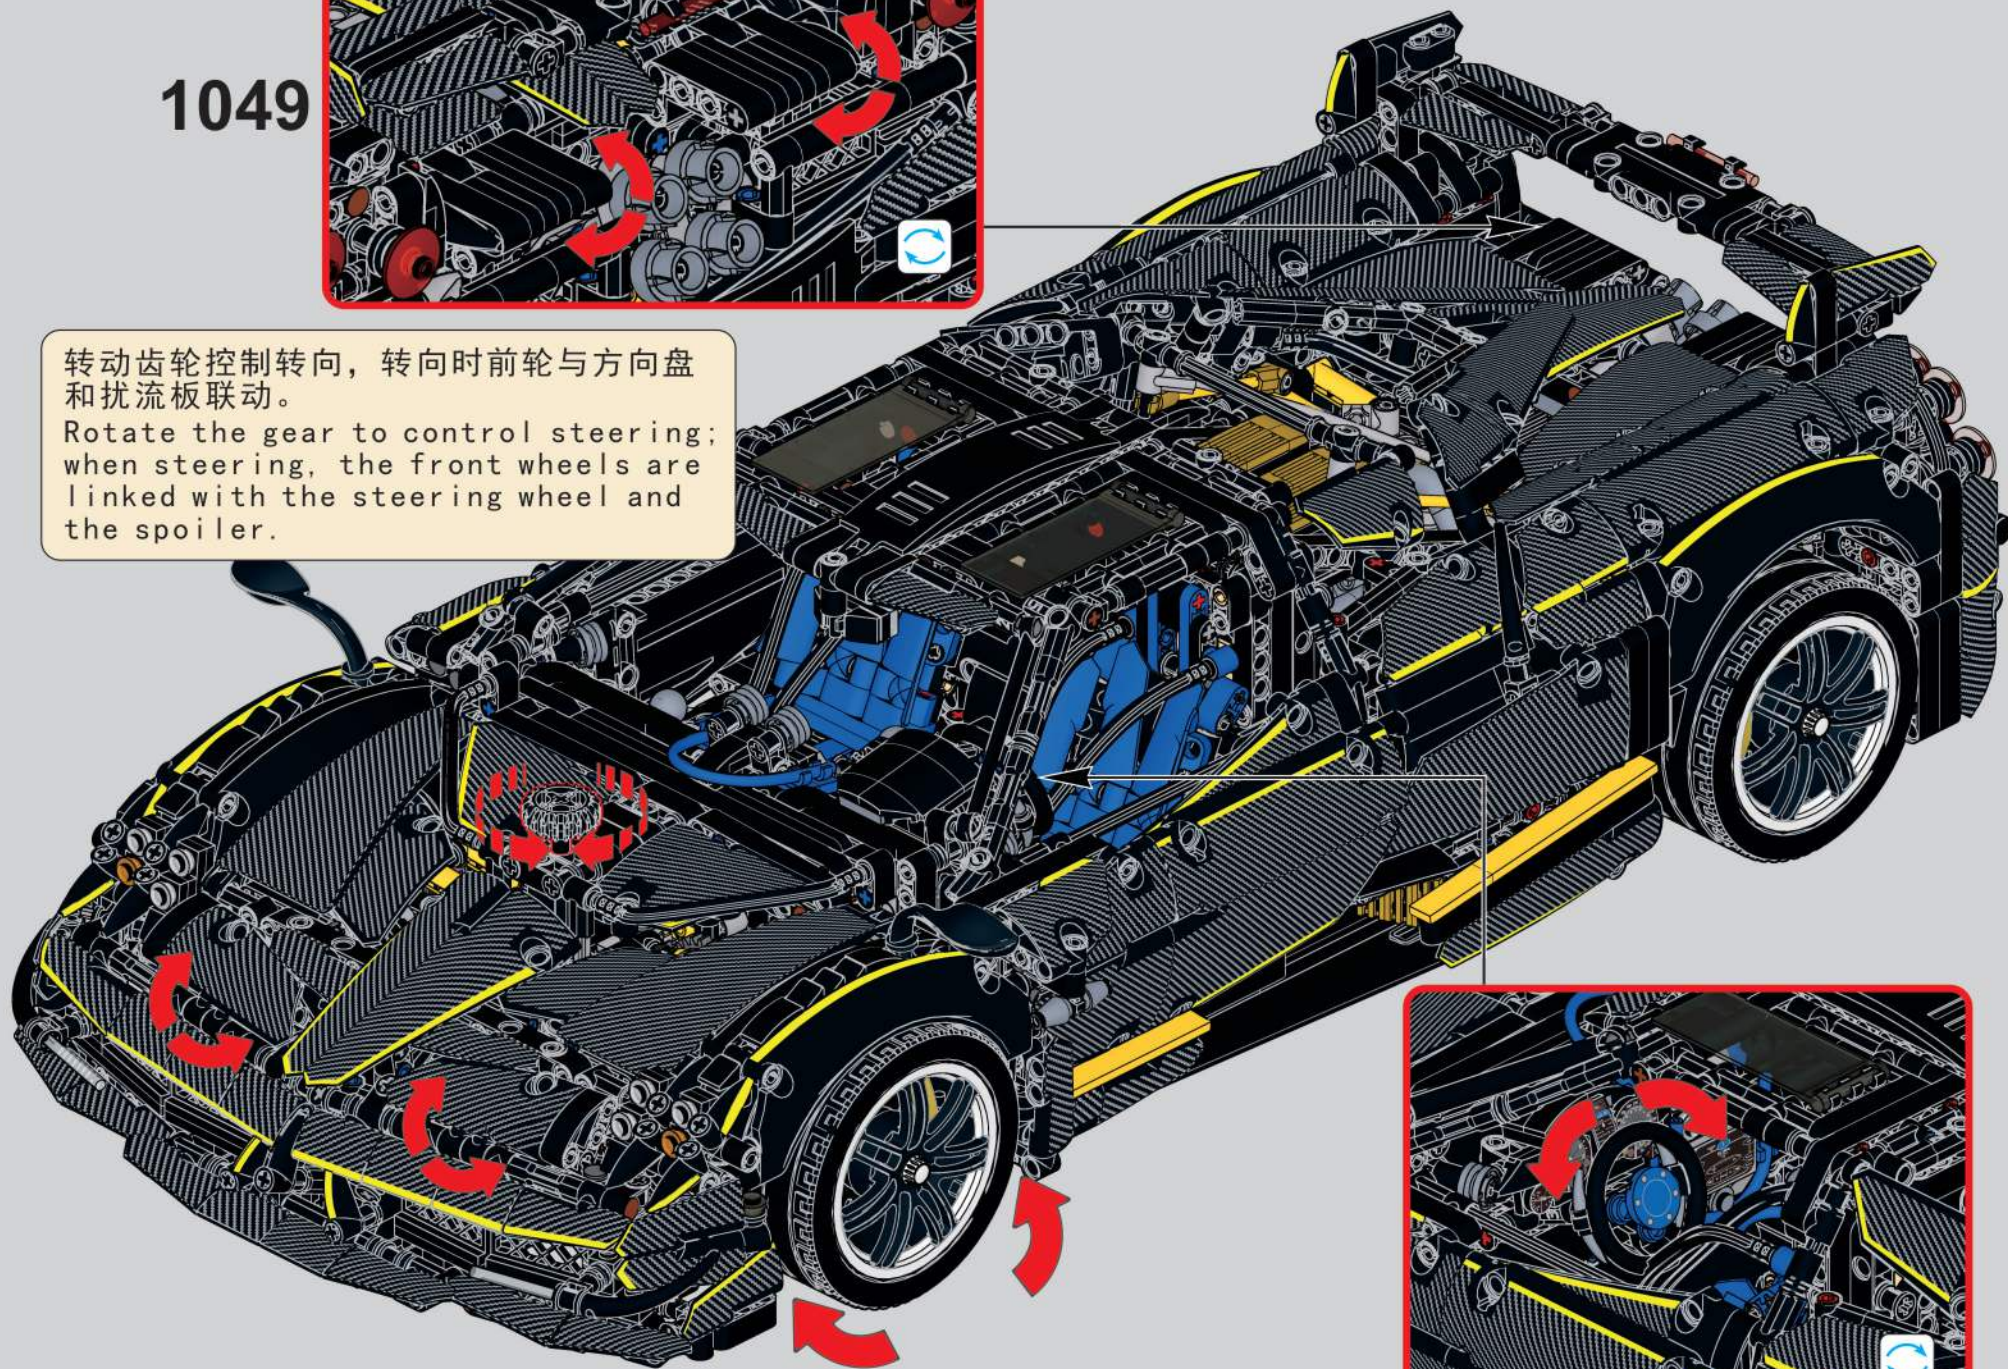

转动齿轮，控制汽车底盘升降。
Rotate gears to control the rise and fall of the car chassis.

1048

1049

转动齿轮控制转向，转向时前轮与方向盘和扰流板联动。

Rotate the gear to control steering; when steering, the front wheels are linked with the steering wheel and the spoiler.