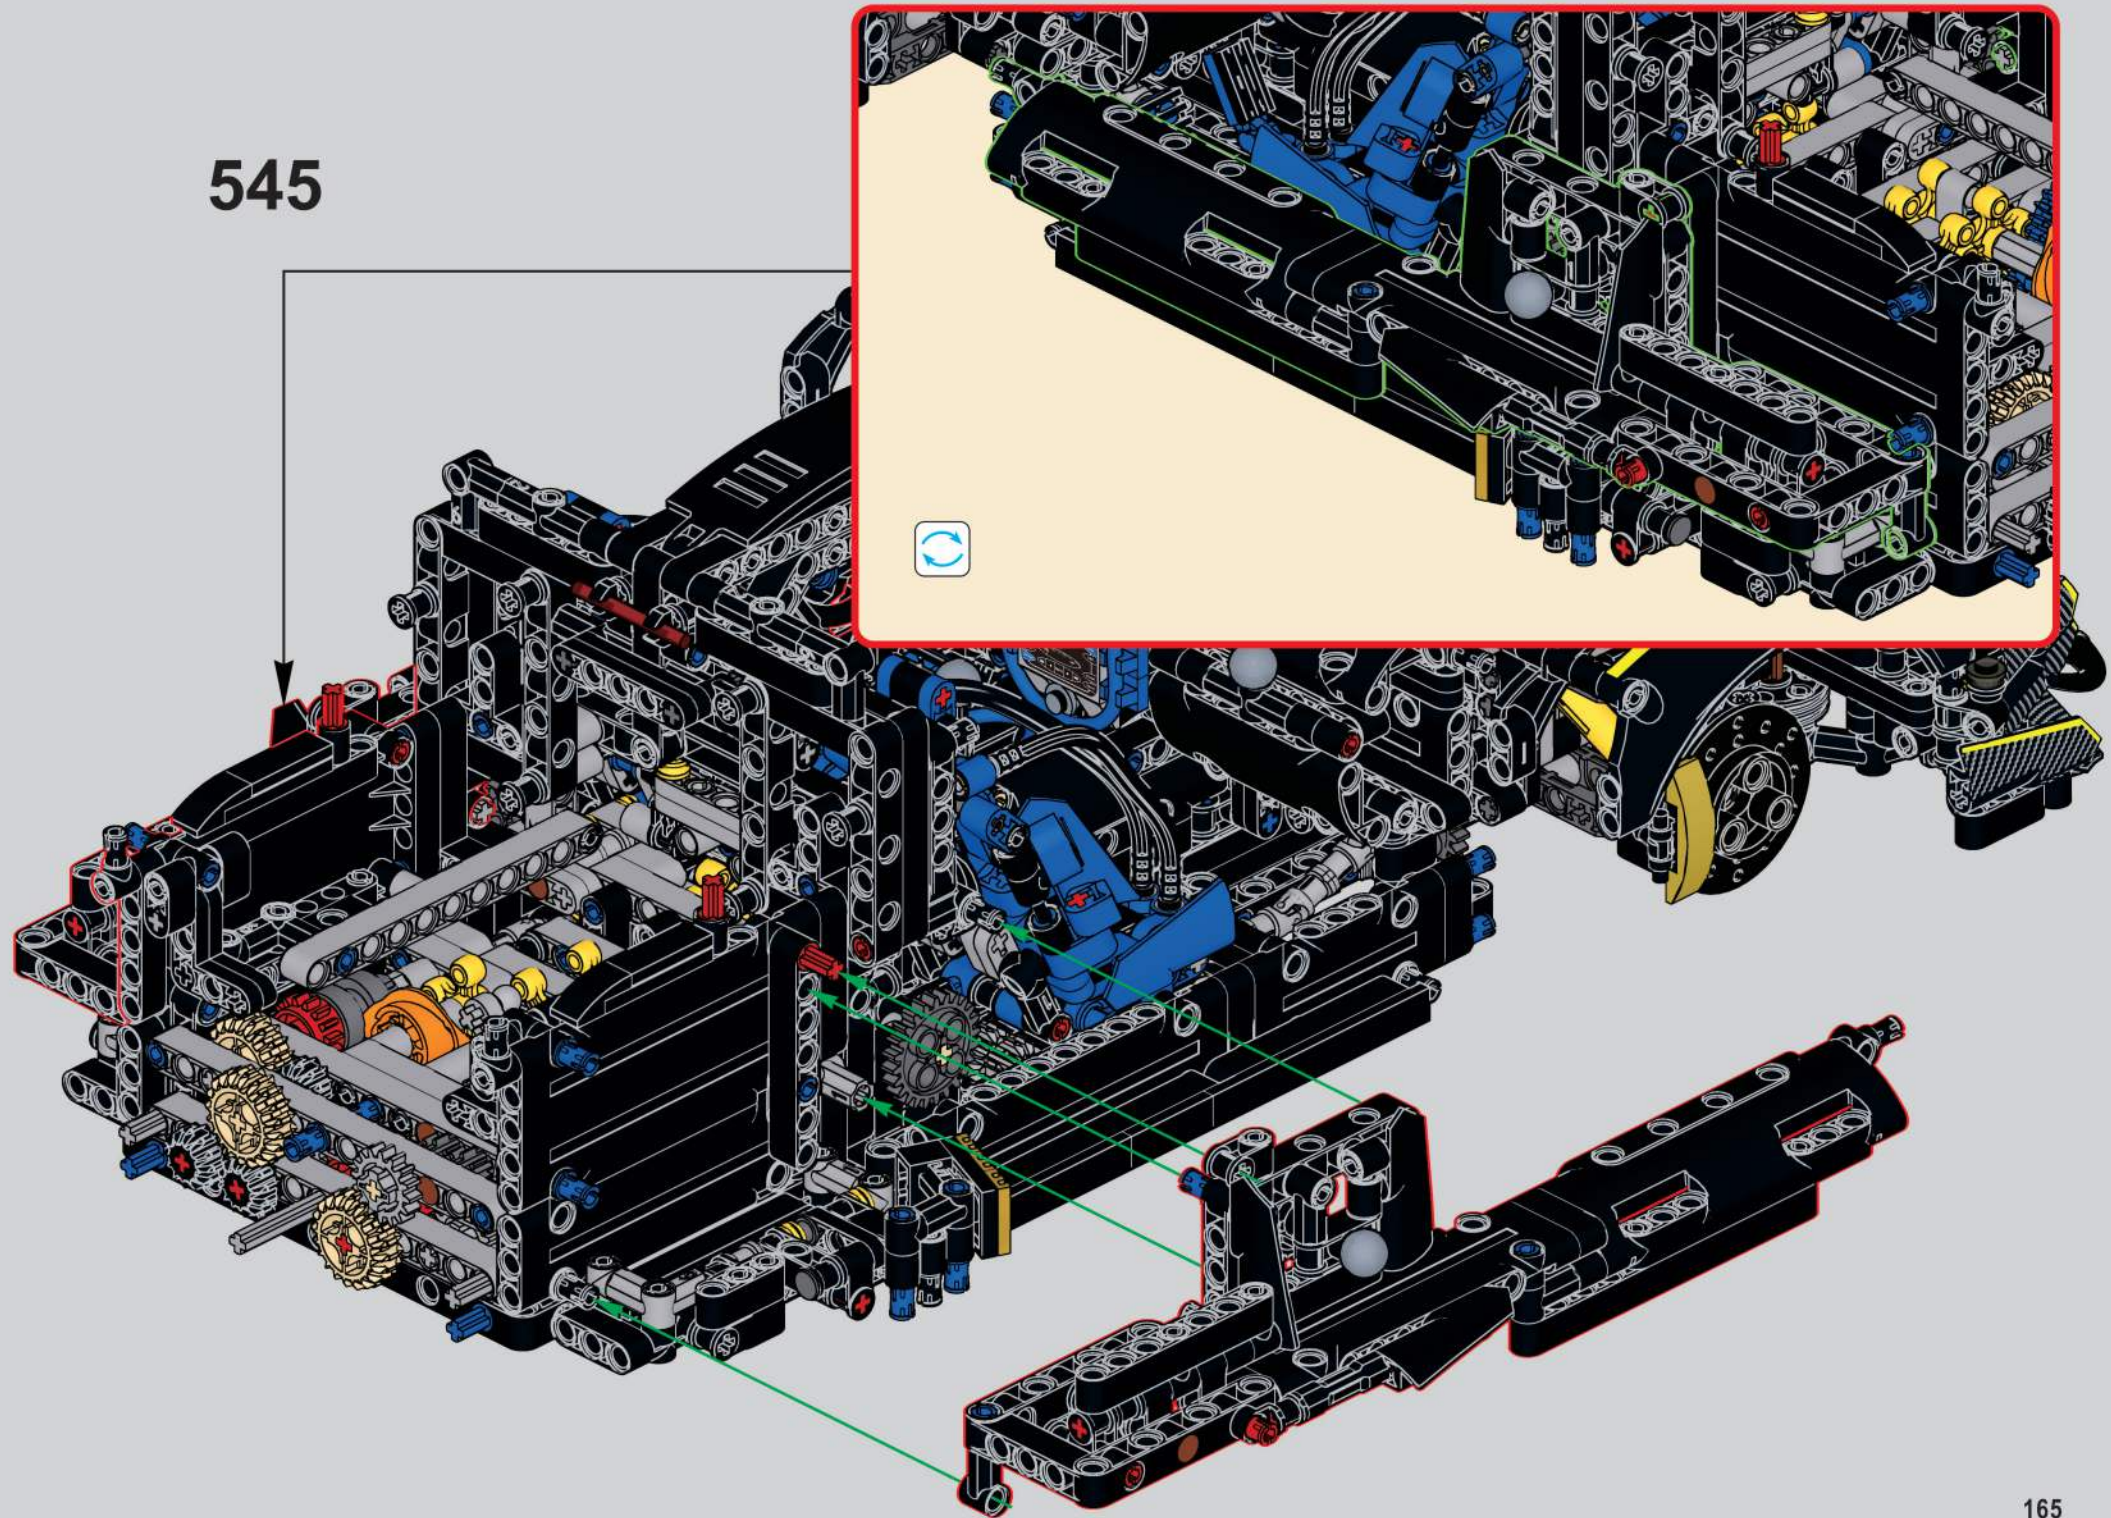

545

546

547

548

549

转动两侧珠子，控制两侧椅子前后移动，
并将手提包零件放入。
Rotate the beads on both sides to move
the chairs back and forth, and place
the handbag parts in.

550

551