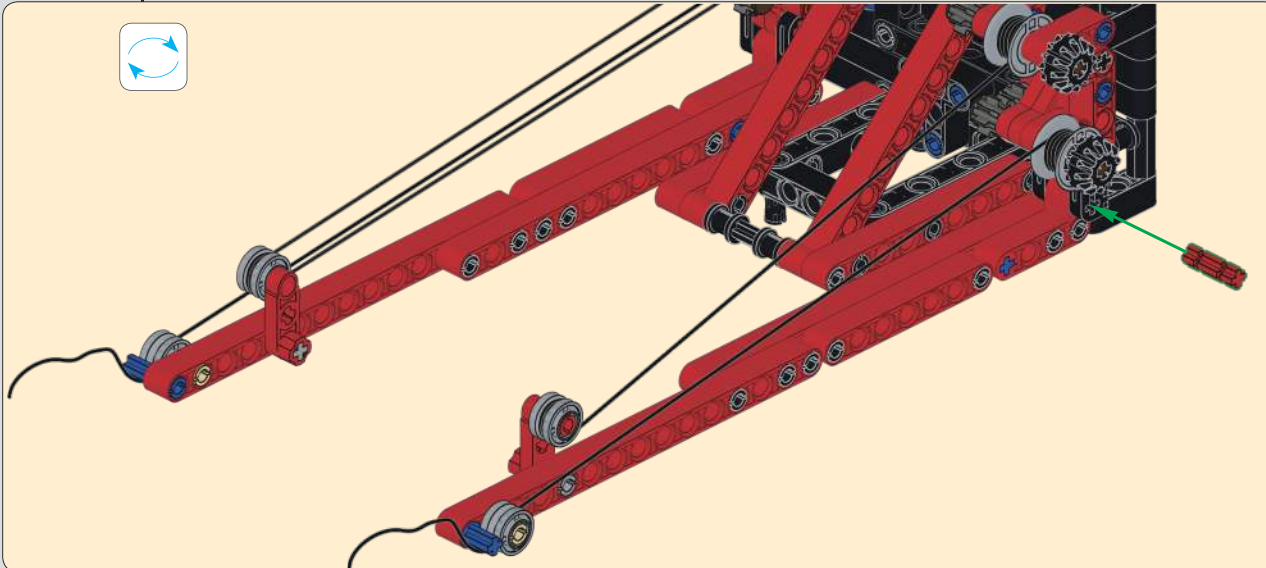

208

209

210

4x  2x 

211

213

Open both doors and front hood
打开两侧车门和前车盖

Turn the upper knob to adjust the boom lifting
转动上方旋钮，调节动臂升降

Turn the lower knob to adjust the lifting of the lifting ring
转动下方旋钮，调节吊环升降