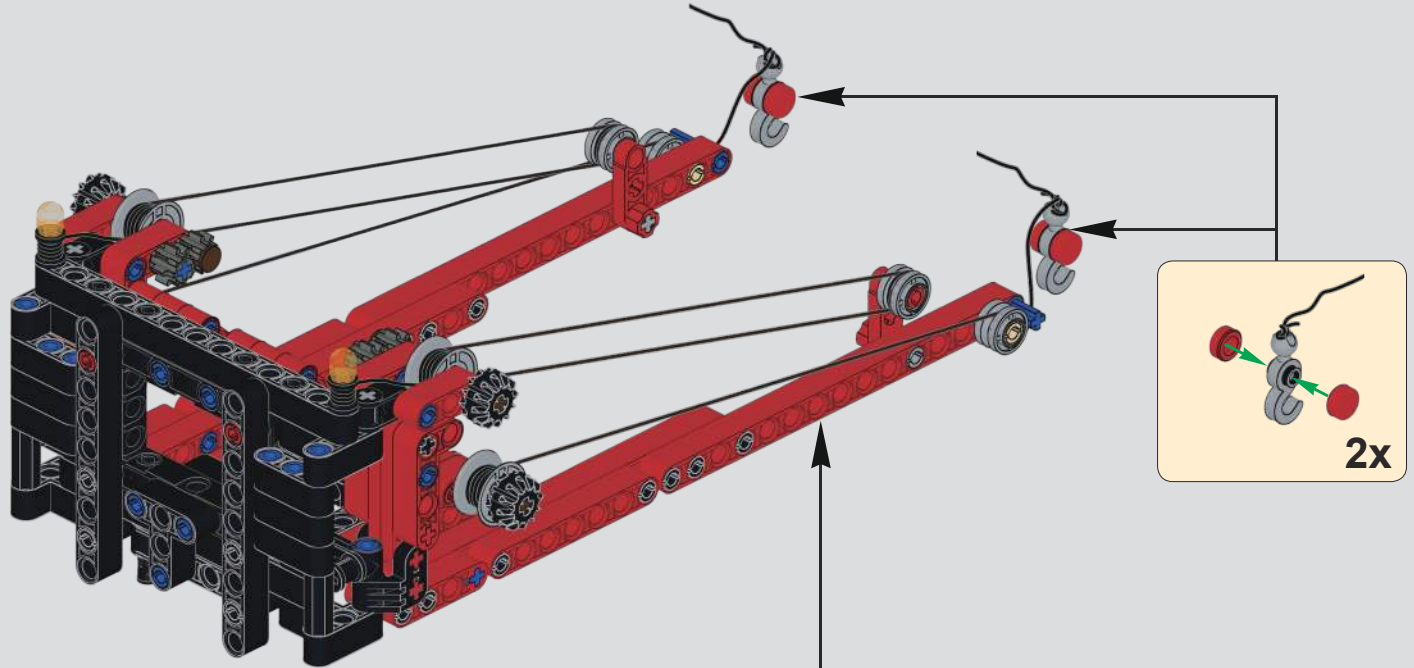

208

209

210

4x  2x 

211

213

Open both doors and front hood
打开两侧车门和前车盖

Turn the upper knob to adjust the boom lifting
转动上方旋钮，调节动臂升降

Turn the lower knob to adjust the lifting of the lifting ring
转动下方旋钮，调节吊环升降