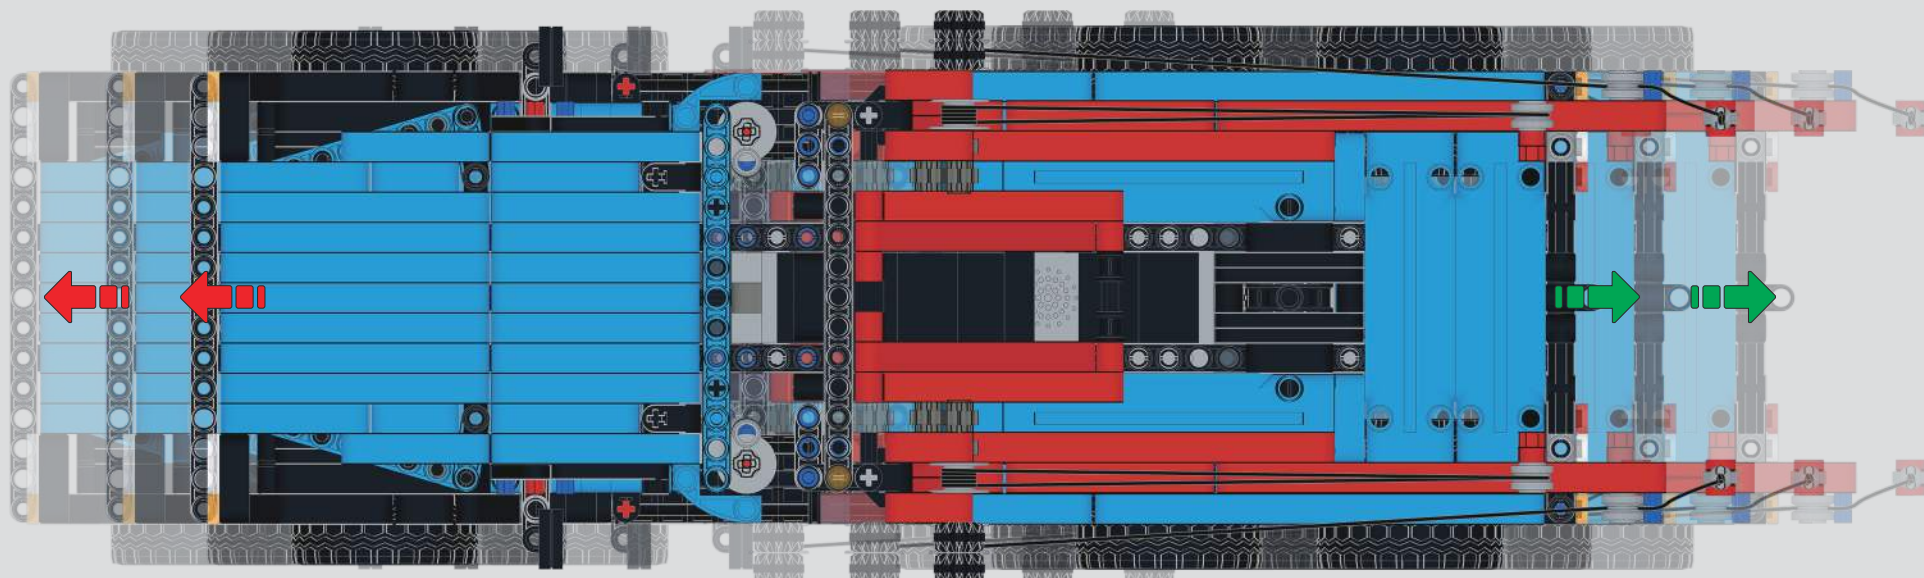

208

209

210

4x  2x 

211

213

Open both doors and front hood
打开两侧车门和前车盖

Turn the upper knob to adjust the boom lifting
转动上方旋钮，调节动臂升降

Turn the lower knob to adjust the lifting of the lifting ring
转动下方旋钮，调节吊环升降