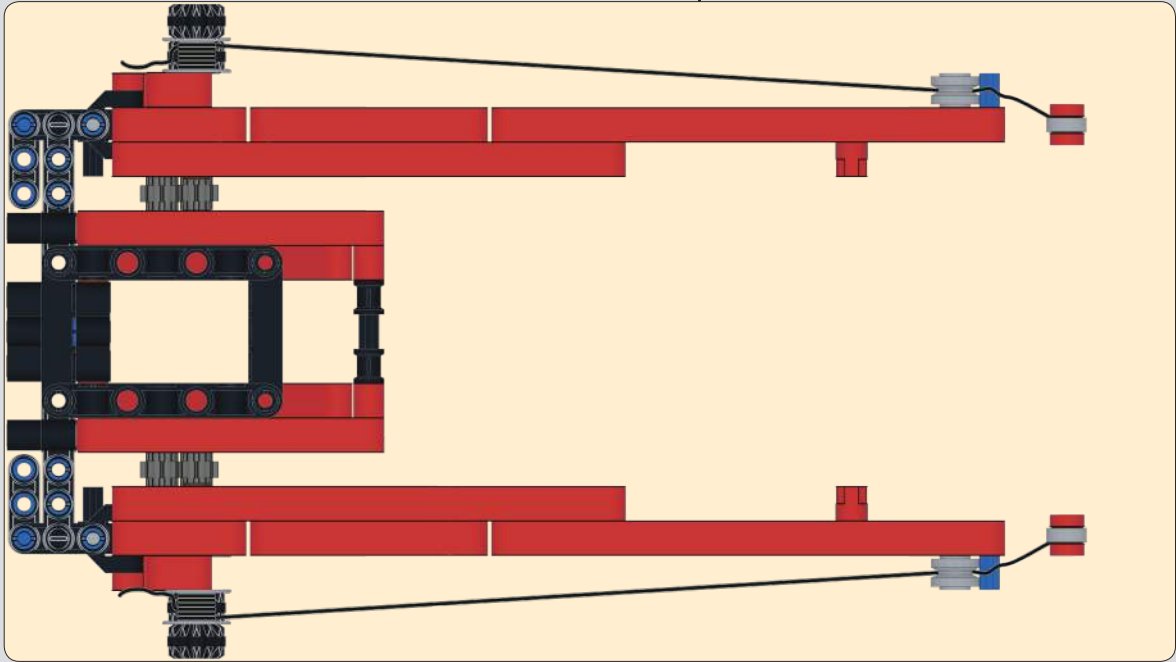

201

202

203

204

205

206

2x

207

208

209

210

4x  2x 

211

213

Open both doors and front hood
打开两侧车门和前车盖

Turn the upper knob to adjust the boom lifting
转动上方旋钮，调节动臂升降

Turn the lower knob to adjust the lifting of the lifting ring
转动下方旋钮，调节吊环升降