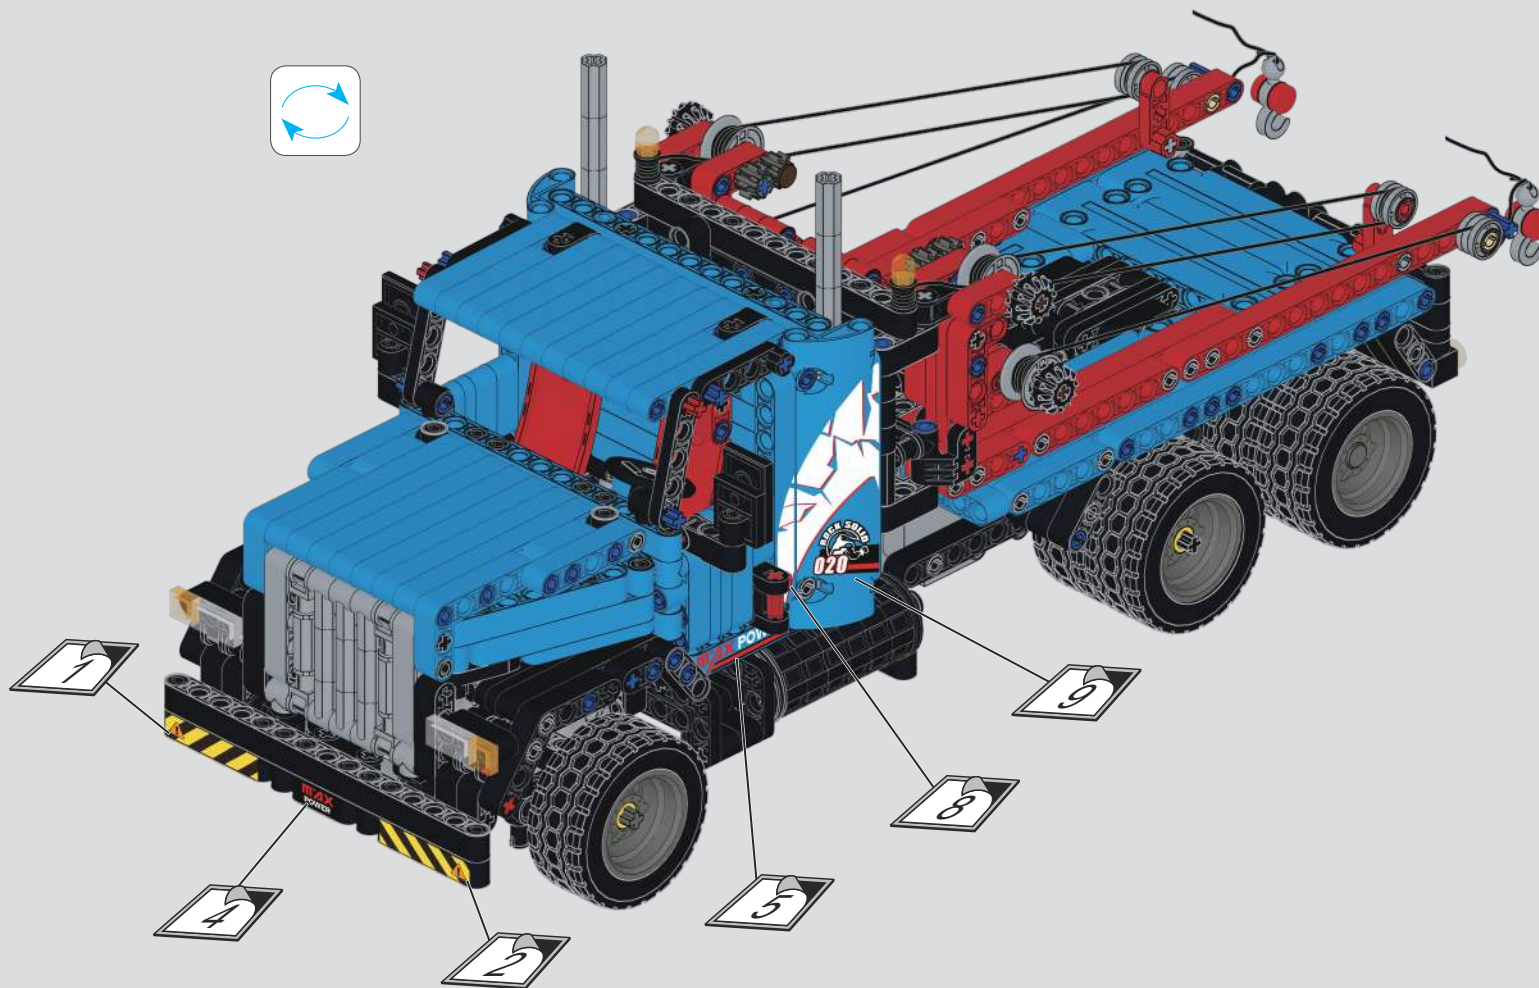

208

209

210

4x  2x 

211

213

Open both doors and front hood
打开两侧车门和前车盖

Turn the upper knob to adjust the boom lifting
转动上方旋钮，调节动臂升降

Turn the lower knob to adjust the lifting of the lifting ring
转动下方旋钮，调节吊环升降