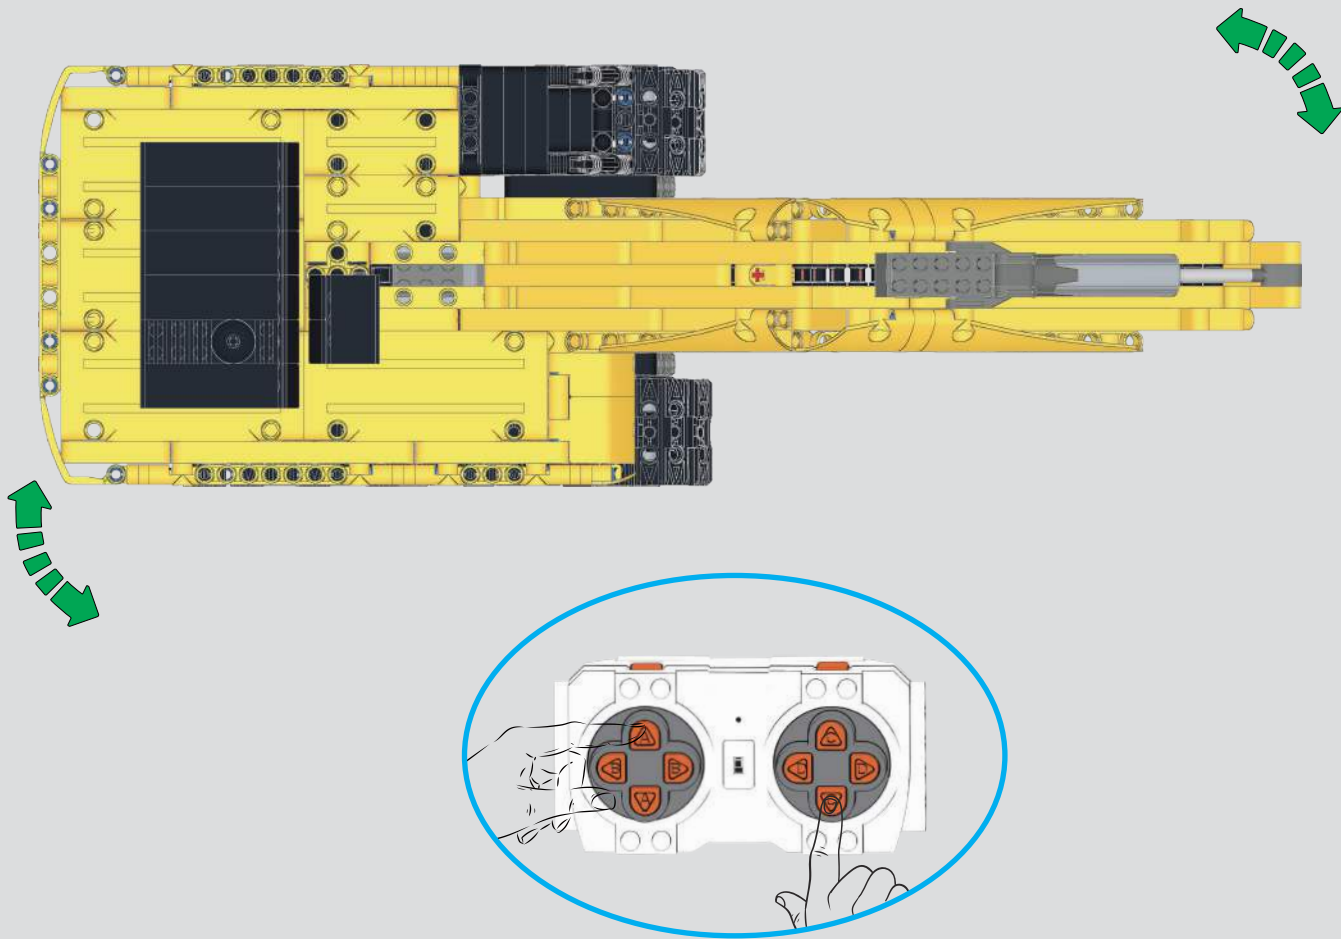

236

237

238

239

240

241

242

243

246

交叉按遥控器A、C键，控制左右转弯。

Press A and C buttons on the remote in a cross pattern to control left and right steering.

247

按遥控器上方两个按键（E、F键），控制上部结构左右旋转

Press the two buttons on the top of the remote (E and F buttons) to control the upper structure's left and right rotation.