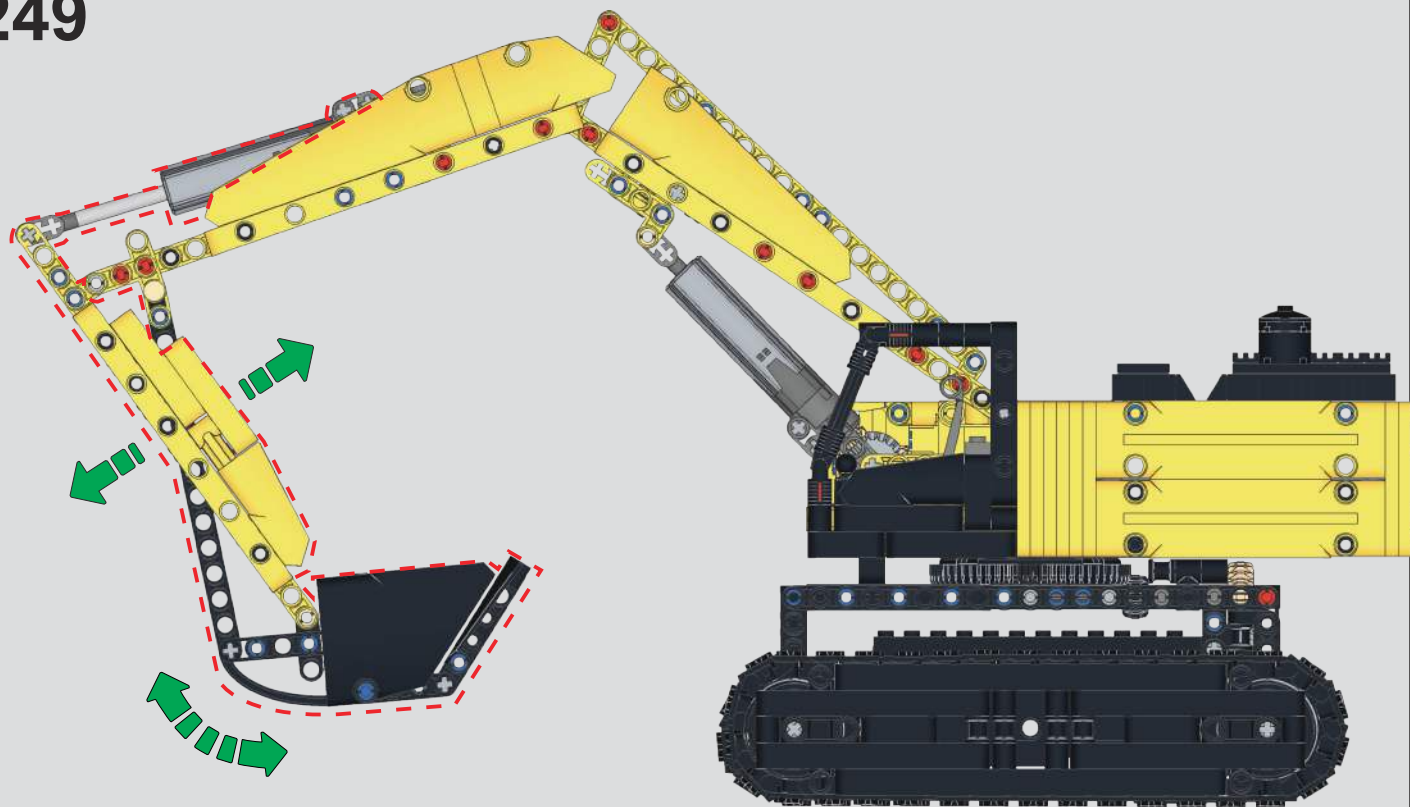

236

237

238

239

240

241

242

243

246

交叉按遥控器A、C键，控制左右转弯。

Press A and C buttons on the remote in a cross pattern to control left and right steering.

247

按遥控器上方两个按键（E、F键），控制上部结构左右旋转

Press the two buttons on the top of the remote (E and F buttons) to control the upper structure's left and right rotation.

248

按遥控器D键，控制大臂升降

Press the D button on the remote
to control the main arm's elevation.

249

按遥控器B键，控制小臂升降
Press the B button on the remote to control the smaller arm's elevation.

251

253

254