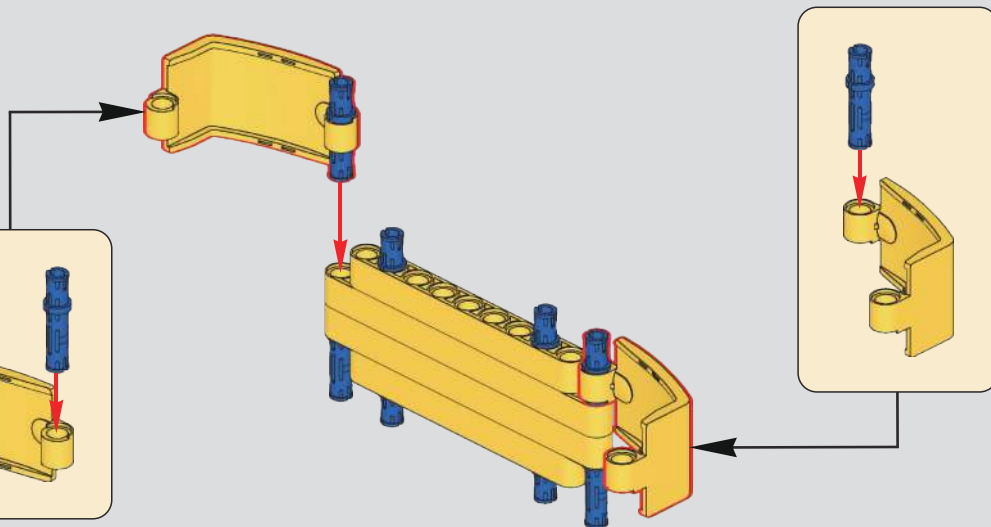

236

237

238

239

240

241

242

243

246

交叉按遥控器A、C键，控制左右转弯。

Press A and C buttons on the remote in a cross pattern to control left and right steering.

247

按遥控器上方两个按键（E、F键），控制上部结构左右旋转

Press the two buttons on the top of the remote (E and F buttons) to control the upper structure's left and right rotation.