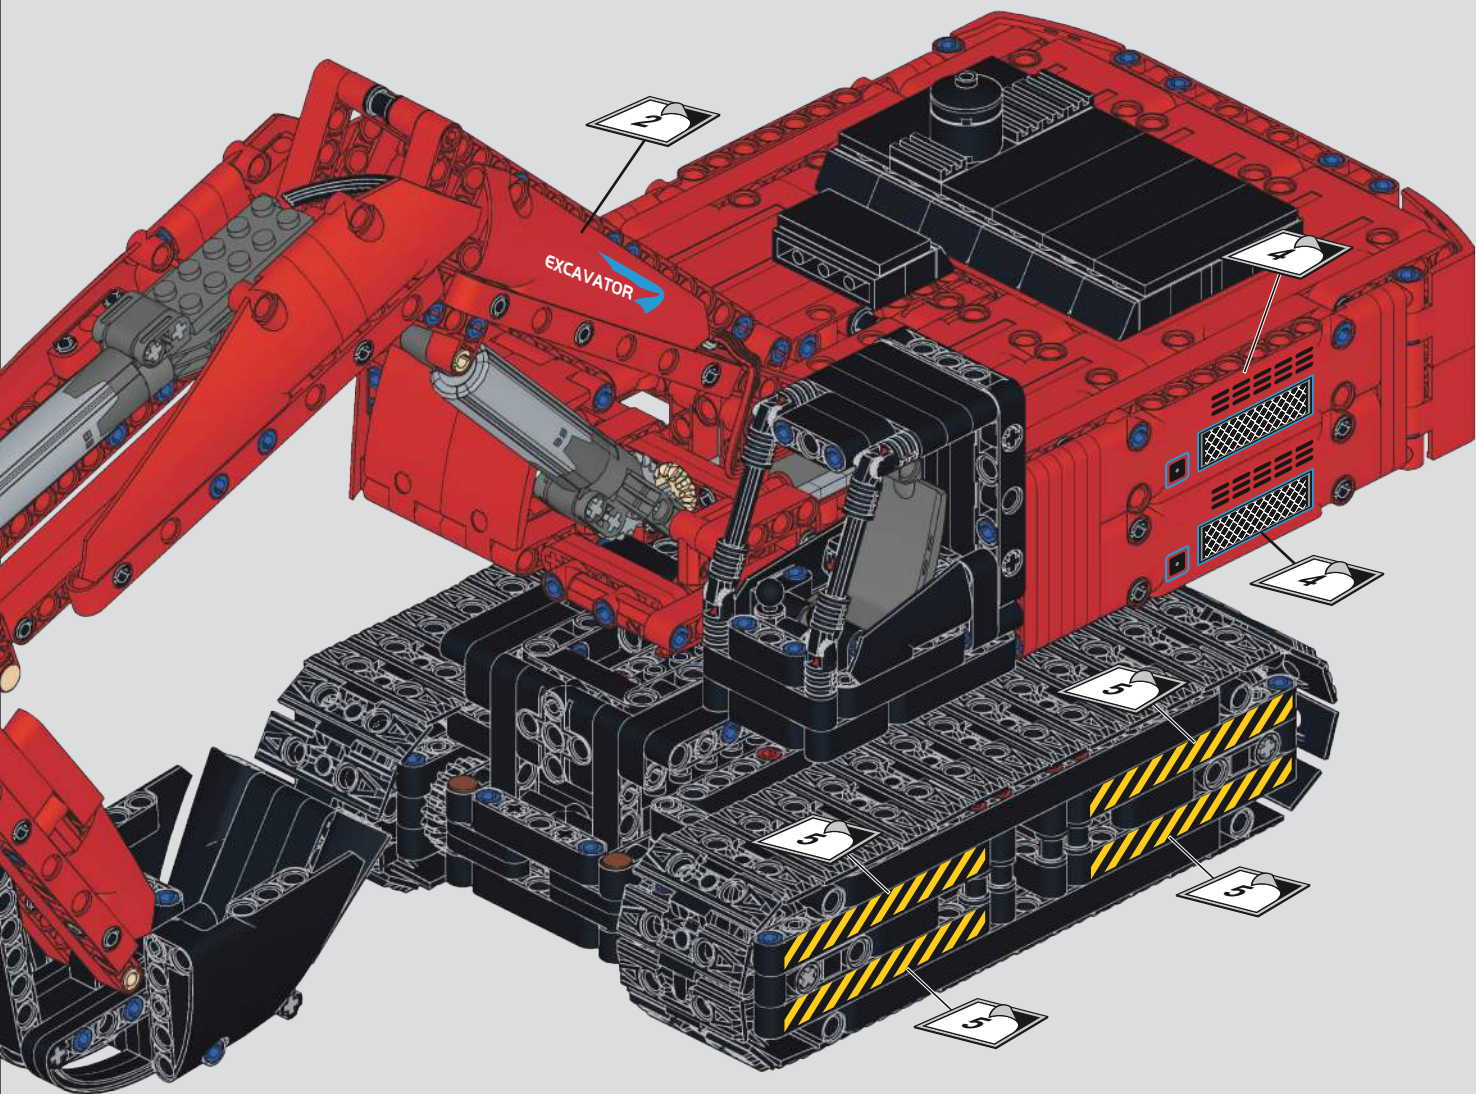

236

237

238

239

240

241

242

243

248

按遥控器D键，控制大臂升降

Press the D button on the remote
to control the main arm's elevation.

249

按遥控器B键，控制小臂升降
Press the B button on the remote to control the smaller arm's elevation.

251

253

254