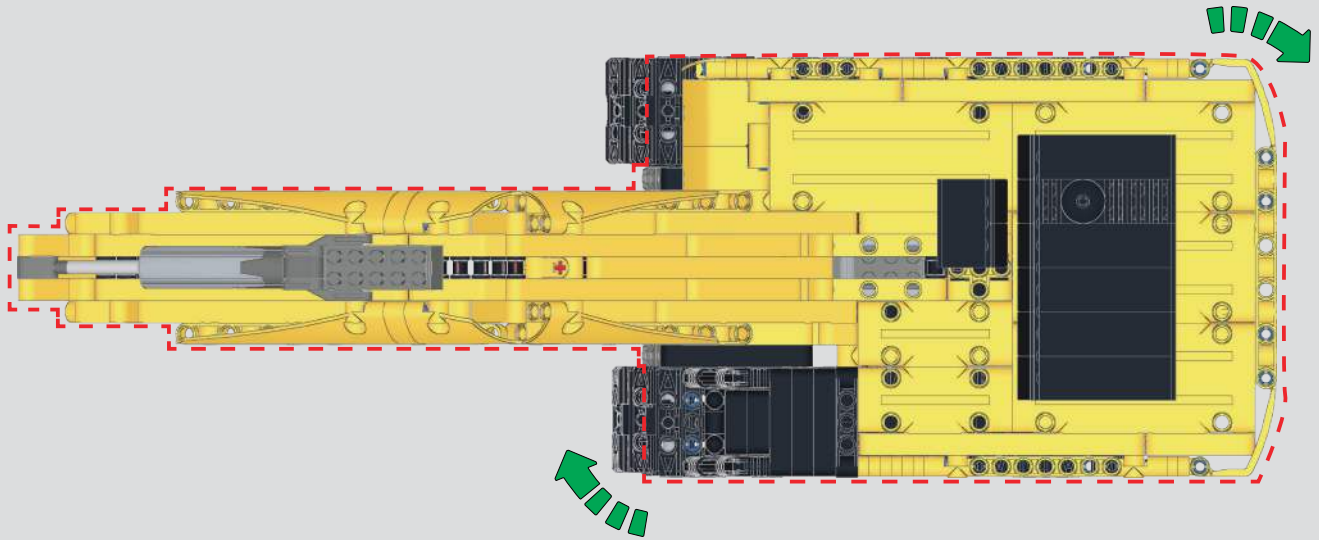

246

交叉按遥控器A、C键，控制左右转弯。

Press A and C buttons on the remote in a cross pattern to control left and right steering.

247

按遥控器上方两个按键（E、F键），控制上部结构左右旋转

Press the two buttons on the top of the remote (E and F buttons) to control the upper structure's left and right rotation.

248

按遥控器D键，控制大臂升降

Press the D button on the remote
to control the main arm's elevation.

249

按遥控器B键，控制小臂升降
Press the B button on the remote to control the smaller arm's elevation.

251

253

254