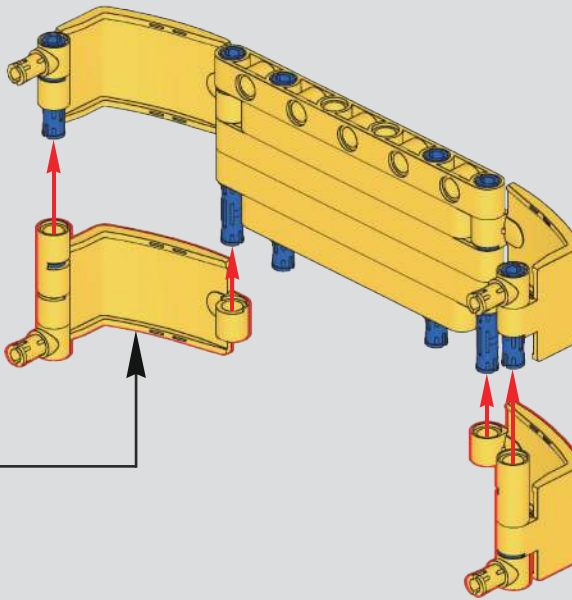

236

237

238

239

240

241

242

243

246

交叉按遥控器A、C键，控制左右转弯。

Press A and C buttons on the remote in a cross pattern to control left and right steering.

247

按遥控器上方两个按键（E、F键），控制上部结构左右旋转

Press the two buttons on the top of the remote (E and F buttons) to control the upper structure's left and right rotation.