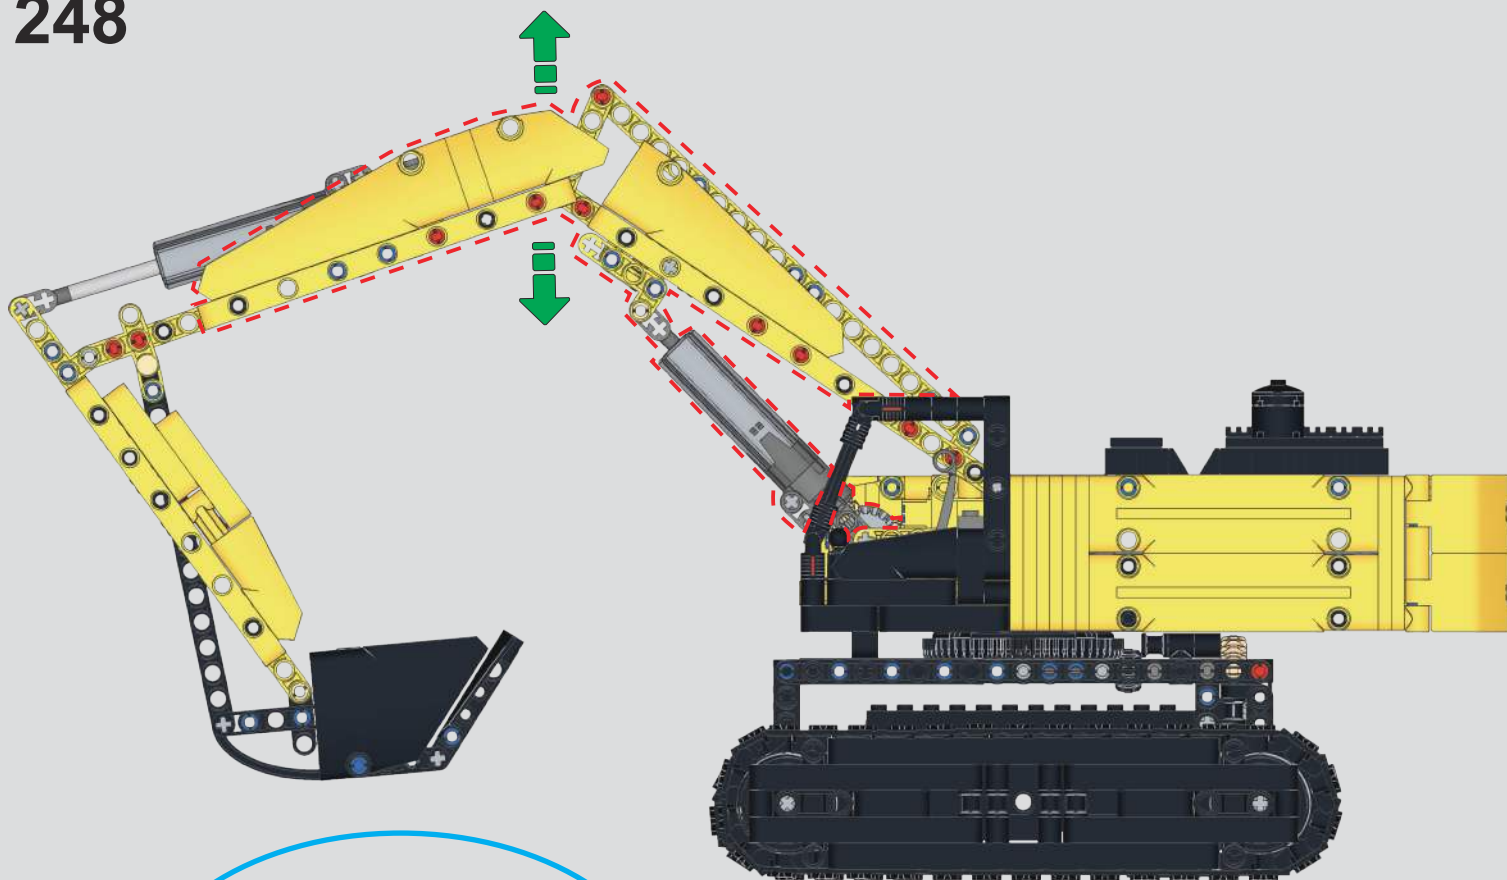

212

213

214

215

216

218

217

220

236

237

238

239

240

241

242

243

246

交叉按遥控器A、C键，控制左右转弯。

Press A and C buttons on the remote in a cross pattern to control left and right steering.

247

按遥控器上方两个按键（E、F键），控制上部结构左右旋转

Press the two buttons on the top of the remote (E and F buttons) to control the upper structure's left and right rotation.

248

按遥控器D键，控制大臂升降

Press the D button on the remote
to control the main arm's elevation.

249

按遥控器B键，控制小臂升降
Press the B button on the remote to control the smaller arm's elevation.

251

253

254