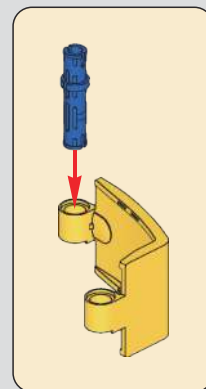

236

237

238

239

240

241

242

243

244

245

同时按遥控器A、C键，控制前进后退。

若要反转方向，可通过同时长按上下2个A键大约3秒，指示灯闪烁一下则反转成功，C键同上。A、C需保持方向一致。

Press A and C buttons on the remote simultaneously to control forward and reverse.

To reverse direction, press and hold both the up and down A buttons for approximately 3 seconds; a flashing indicator light signifies successful direction reversal. The same applies for the C button. A and C should maintain the same direction.