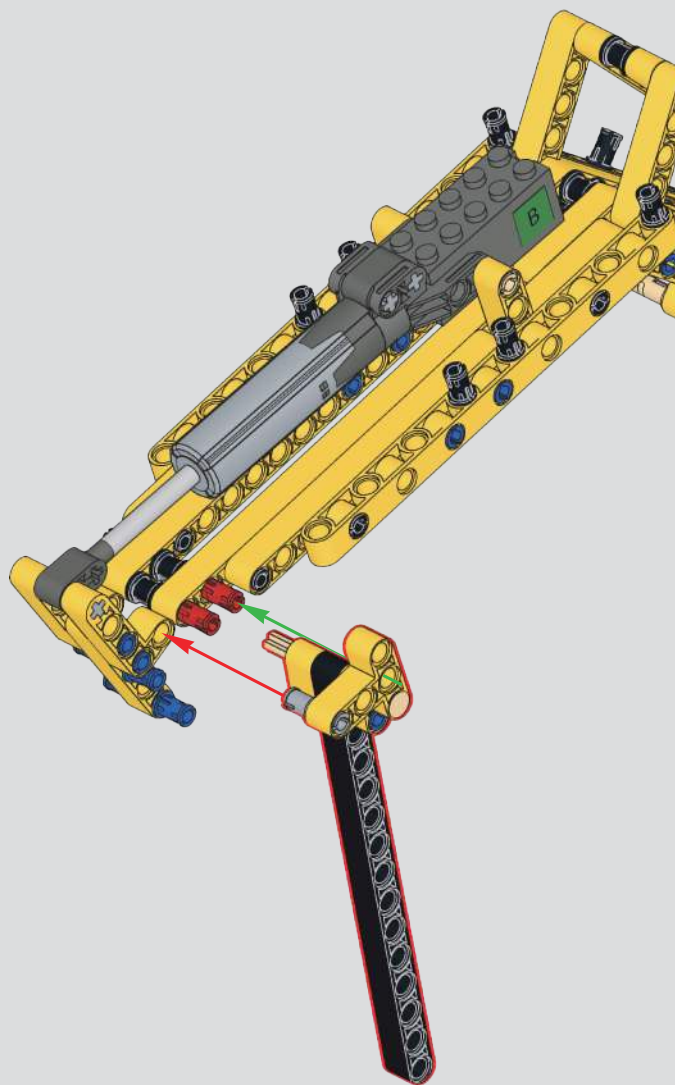

# 117

(光滑栓)(Technic Pin without Friction)

1x 1x