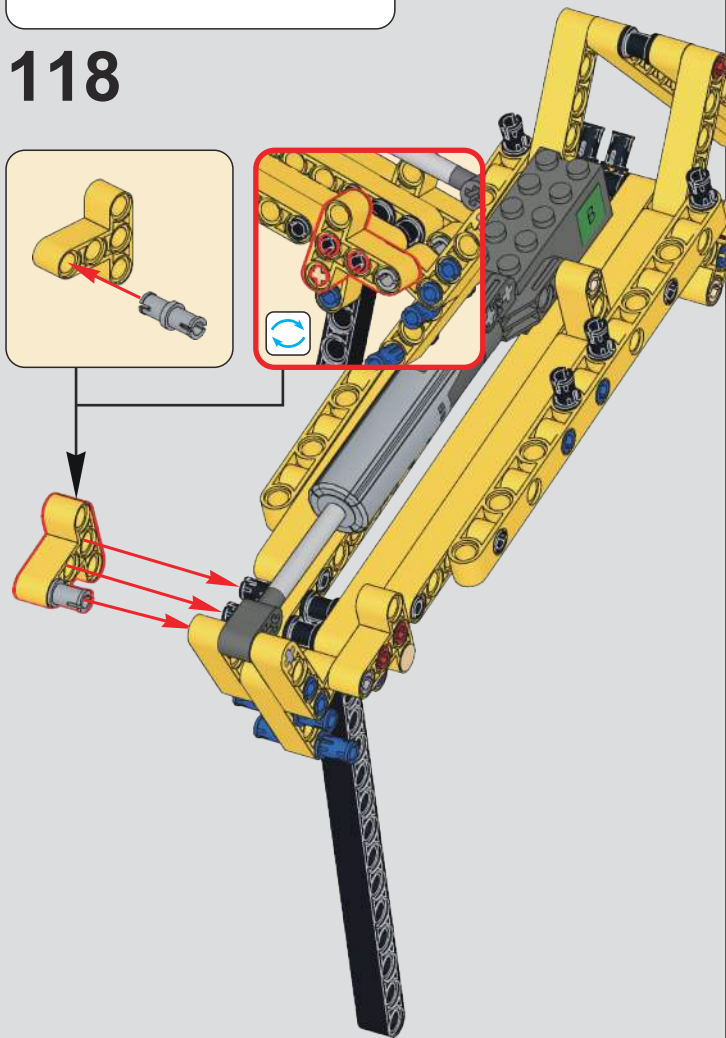

(光滑栓)(Technic Pin without Friction)

1x 1x

118