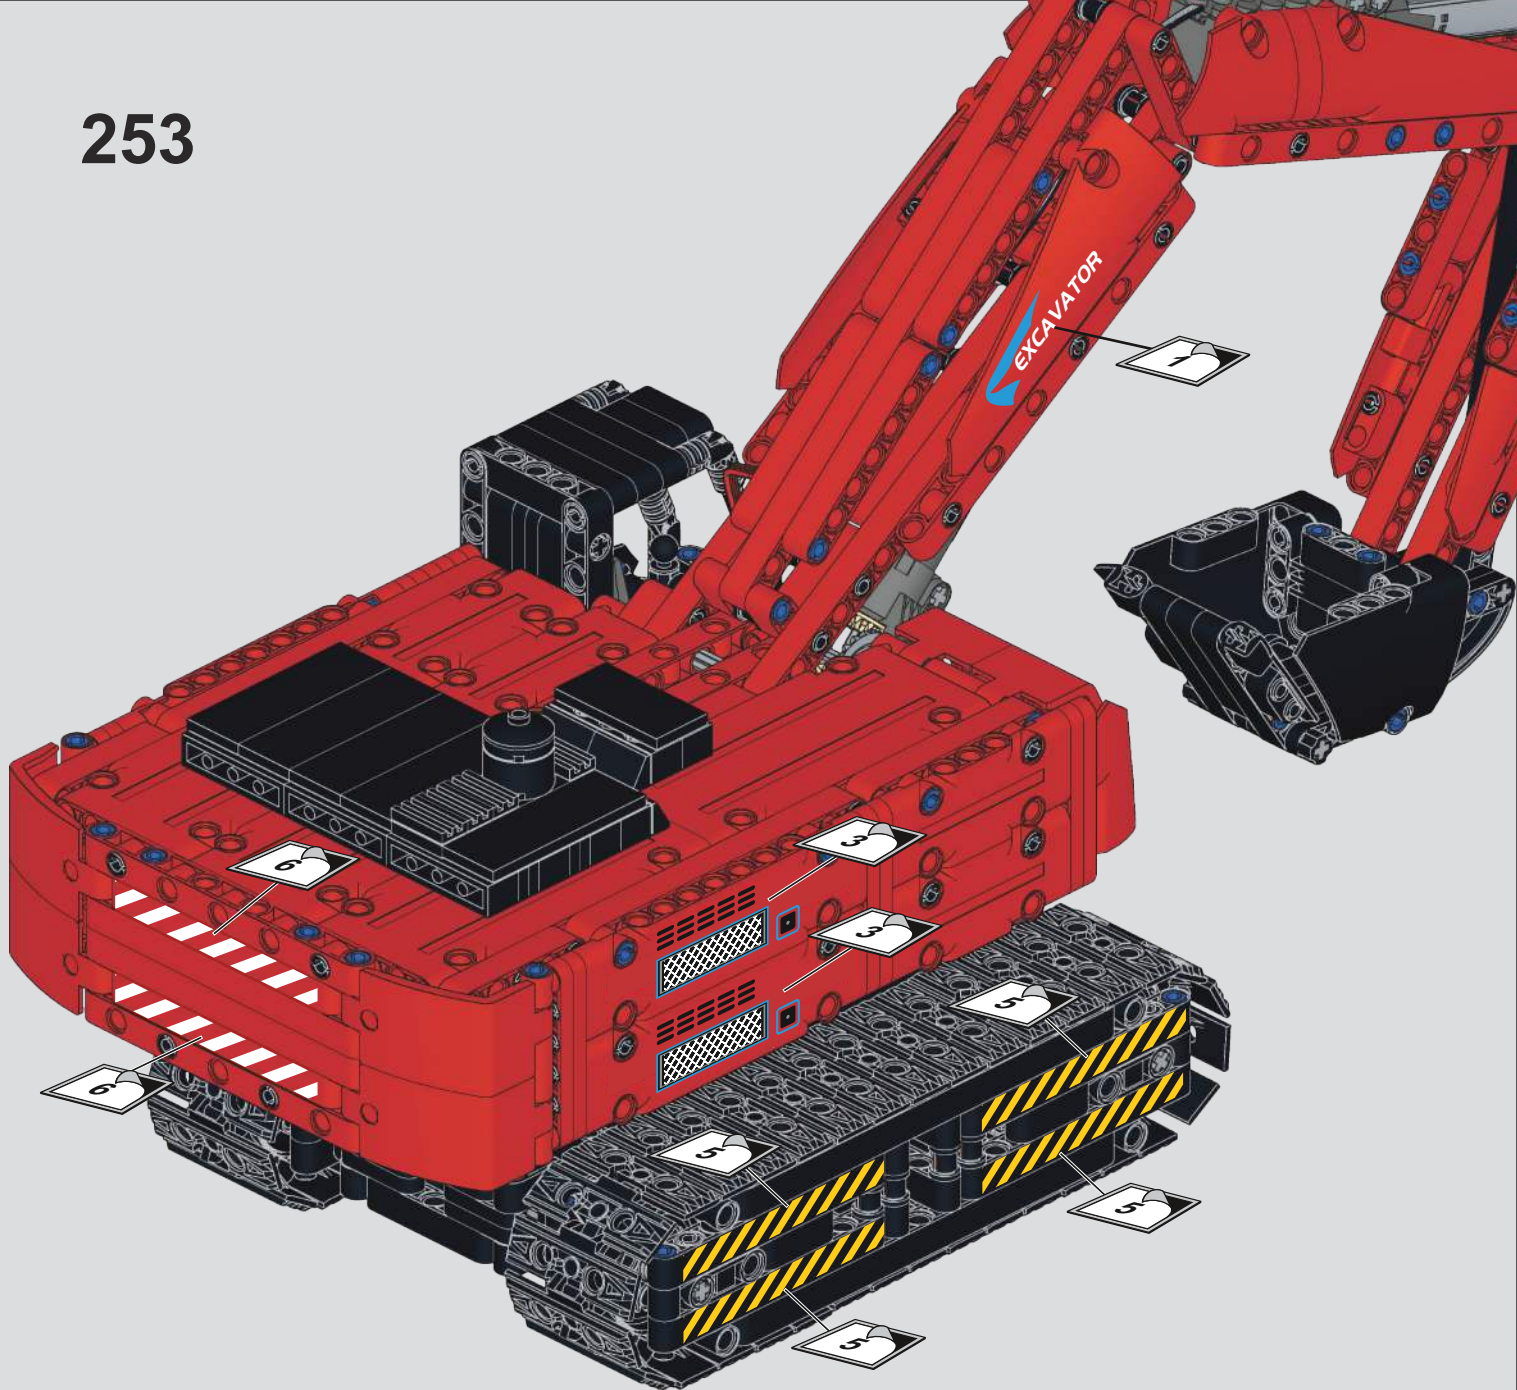

238

9

239

240

241

242

243

244

# 247

按遥控器上方两个按键（E、F键），控制上部结构左右旋转

Press the two buttons on the top of the remote (E and F buttons) to control the upper structure's left and right rotation.

248

按遥控器D键，控制大臂升降

Press the D button on the remote  
to control the main arm's elevation.

# 249

按遥控器B键，控制小臂升降  
Press the B button on the remote to control the smaller arm's elevation.

251

253

254

255

**MULD  
KING**

®