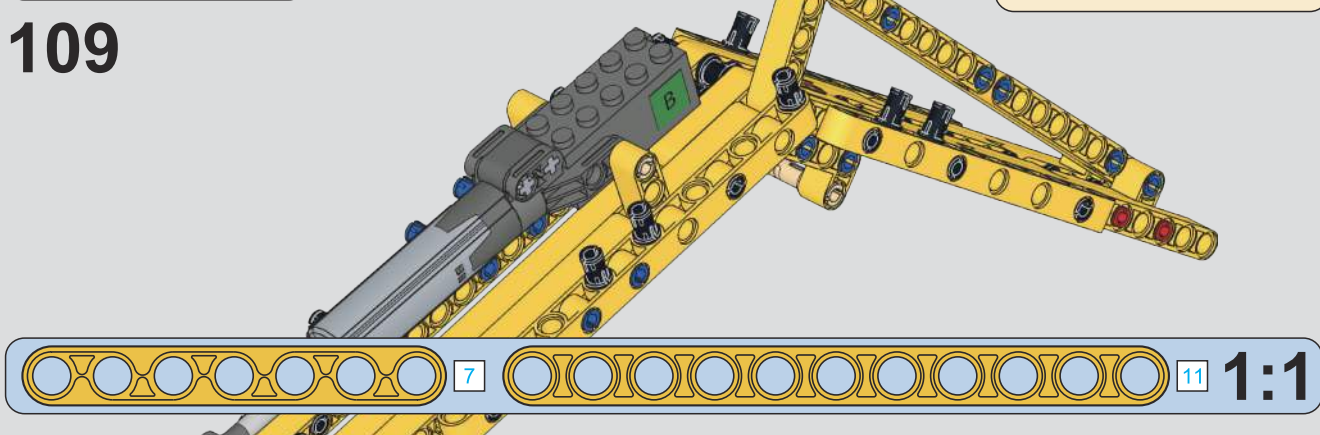

# 106

107

108

109

110

111

112

(光滑栓)(Technic Pin without Friction)