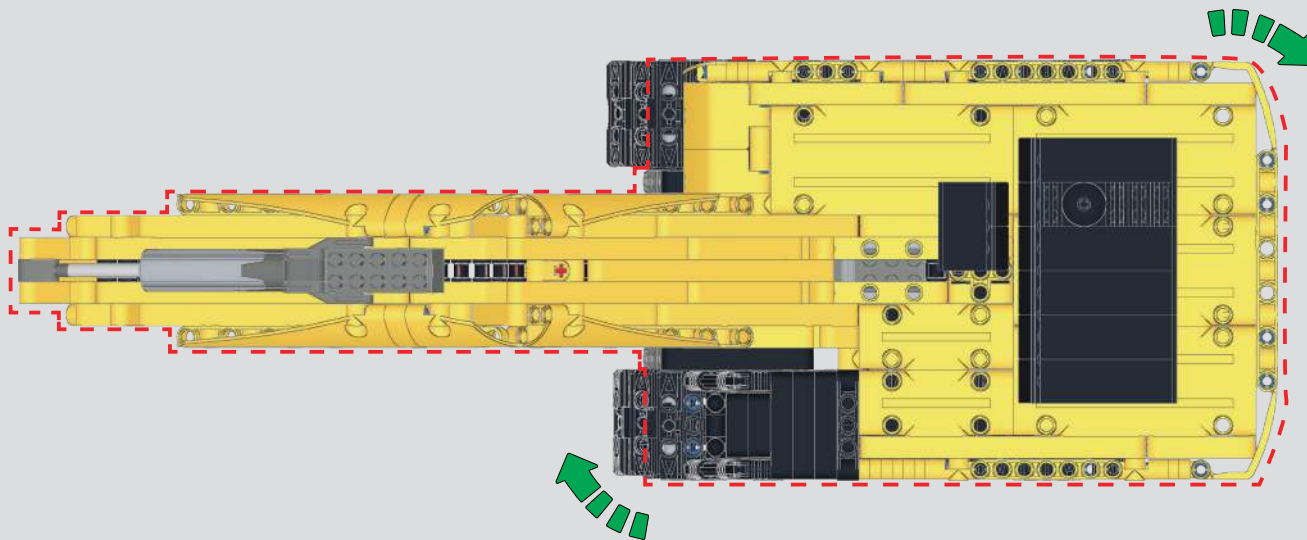

# 246

交叉按遥控器A、C键，控制左右转弯。

Press A and C buttons on the remote in a cross pattern to control left and right steering.

# 247

按遥控器上方两个按键（E、F键），控制上部结构左右旋转

Press the two buttons on the top of the remote (E and F buttons) to control the upper structure's left and right rotation.

248

按遥控器D键，控制大臂升降

Press the D button on the remote  
to control the main arm's elevation.