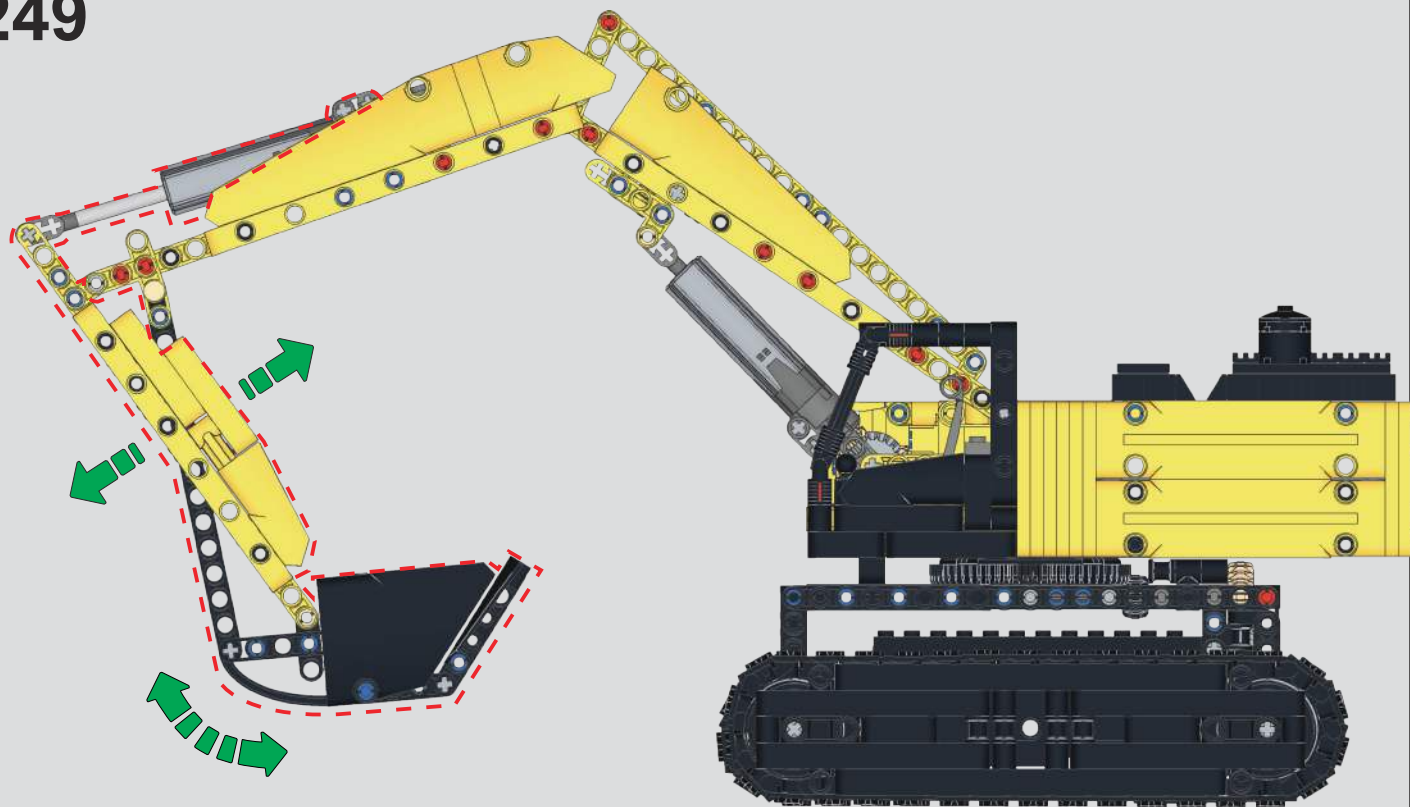

238

9

239

240

241

242

243

244

# 247

按遥控器上方两个按键（E、F键），控制上部结构左右旋转

Press the two buttons on the top of the remote (E and F buttons) to control the upper structure's left and right rotation.

248

按遥控器D键，控制大臂升降

Press the D button on the remote  
to control the main arm's elevation.

# 249

按遥控器B键，控制小臂升降  
Press the B button on the remote to control the smaller arm's elevation.

251

253

254

255

**MULD  
KING**

®