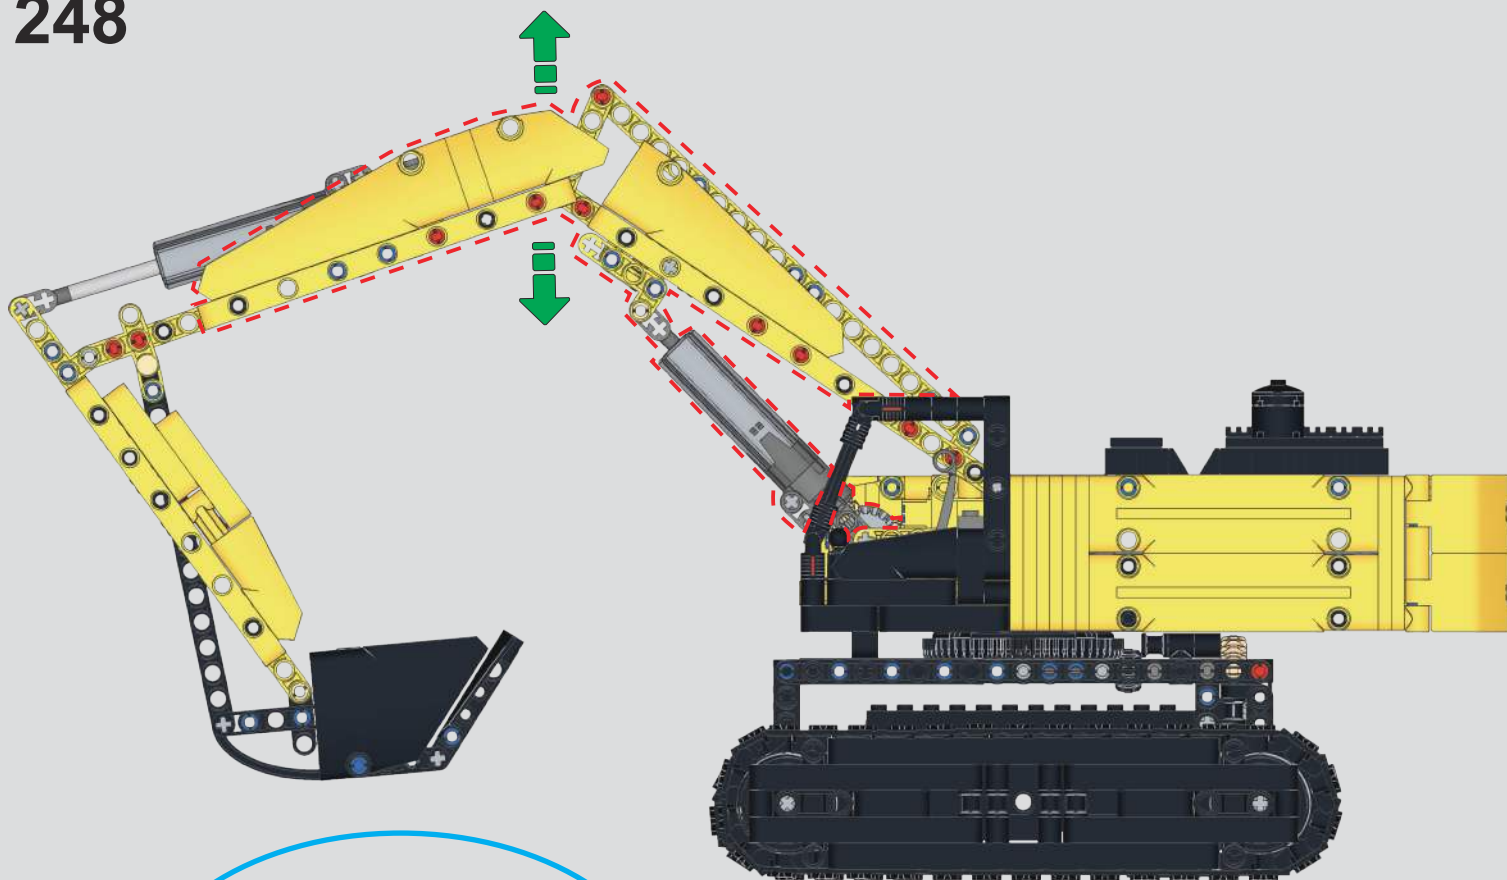

238

9

239

240

241

242

243

244

# 246

交叉按遥控器A、C键，控制左右转弯。

Press A and C buttons on the remote in a cross pattern to control left and right steering.

# 247

按遥控器上方两个按键（E、F键），控制上部结构左右旋转

Press the two buttons on the top of the remote (E and F buttons) to control the upper structure's left and right rotation.

248

按遥控器D键，控制大臂升降

Press the D button on the remote  
to control the main arm's elevation.