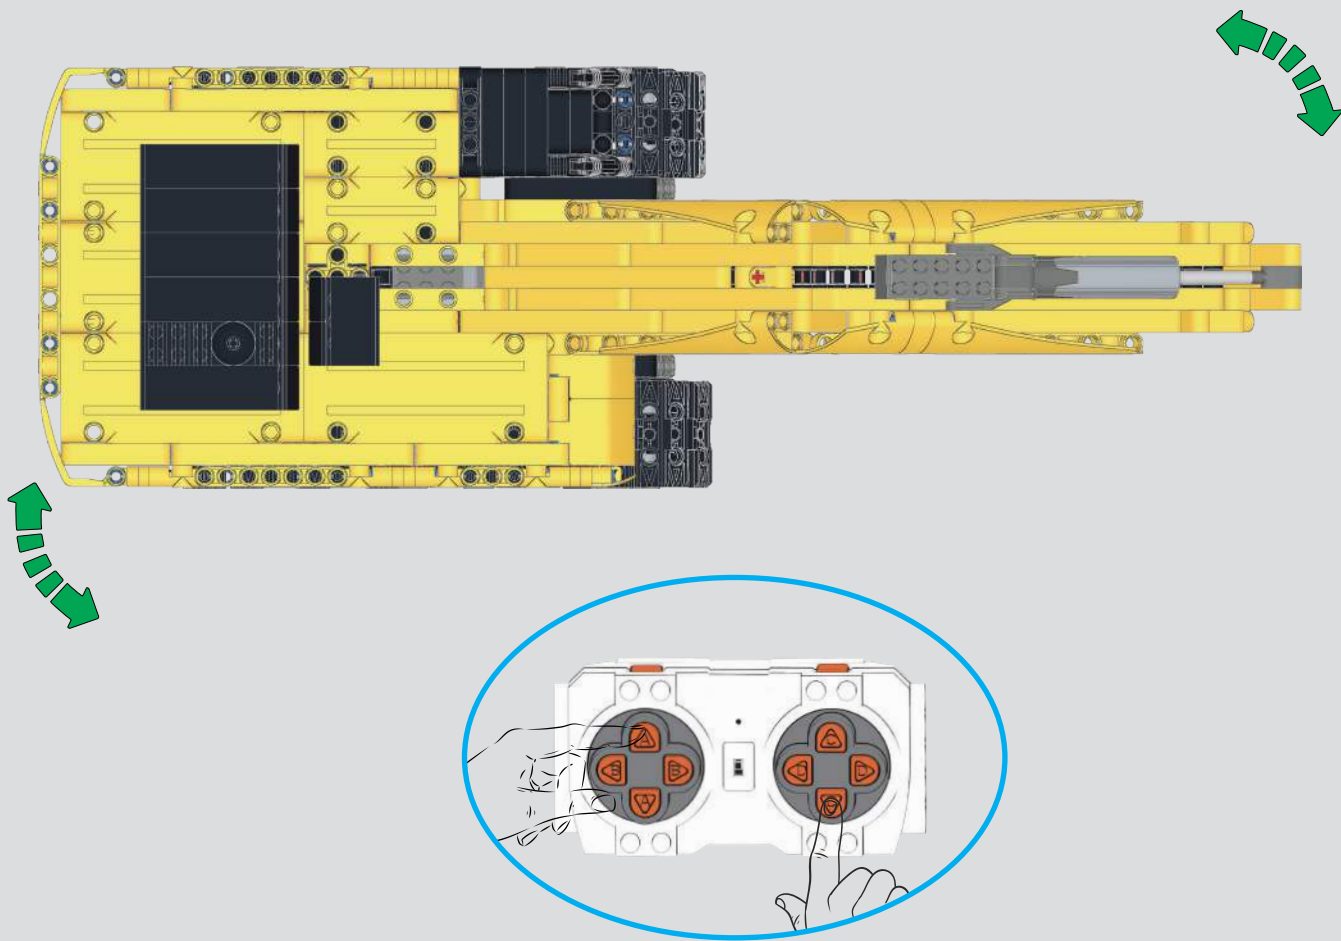

# 246

交叉按遥控器A、C键，控制左右转弯。

Press A and C buttons on the remote in a cross pattern to control left and right steering.