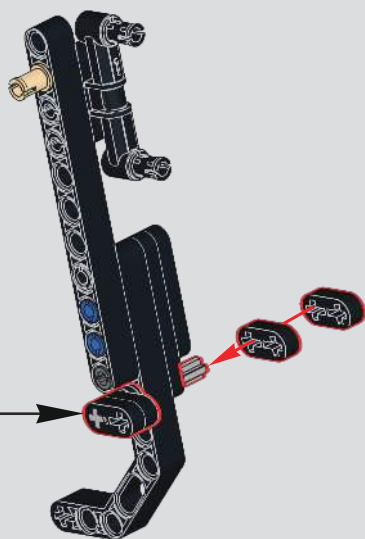

153

155

156

157

(光滑栓)(Technic Pin without Friction)

158

159

160

161

162

163

164

165

166

167

168

169

遥控器左边按键上下按动，控制前进后退。若要反转方向可通过同时长按这2个键大约3秒，指示灯闪烁一下则反转成功。

Press the left side buttons of the remote control up and down to control forward and backward movement. To reverse the direction, press and hold these two buttons simultaneously for about 3 seconds. The indicator light will flash once to confirm a successful reversal.