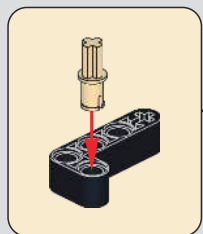

85

7

7

1:1

齿轮校正图
Gear Correction Diagram

(光滑栓)
(Technic Pin
without Friction)

2x 2x

86