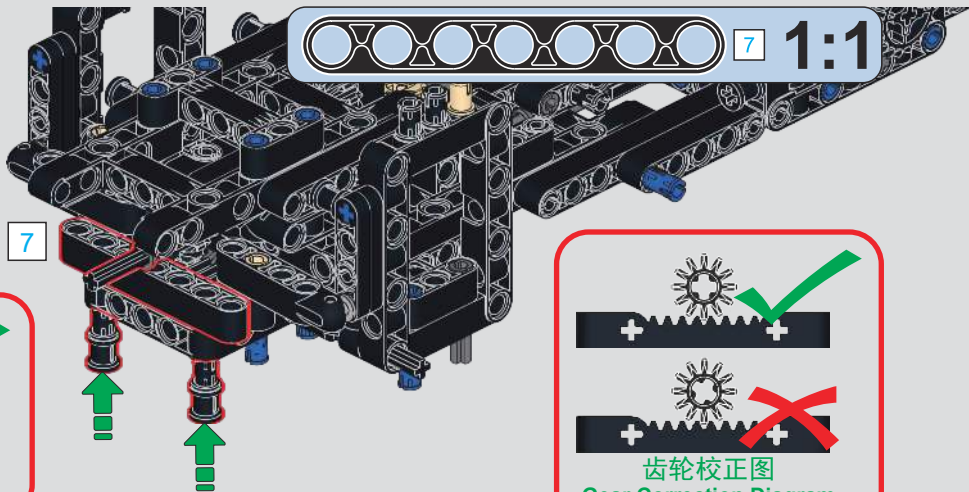

2x

1x

84

1

2

7

2x

1x

85

7

7

1:1

齿轮校正图
Gear Correction Diagram

(光滑栓)
(Technic Pin
without Friction)

2x 2x

86