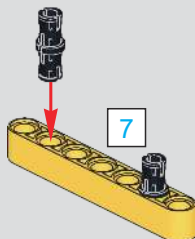

85

7

7

1:1

齿轮校正图
Gear Correction Diagram

(光滑栓)
(Technic Pin
without Friction)

2x 2x

86

4x 2x

87

88

89

90

91

92

93