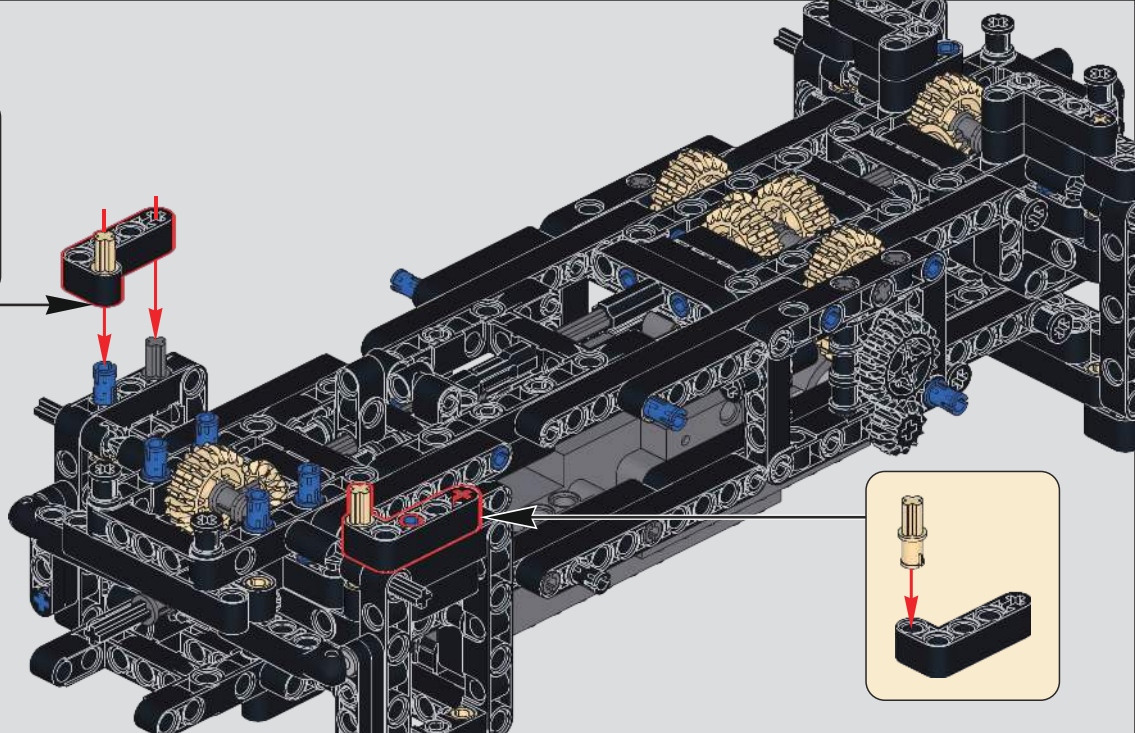

85

7

7

1:1

齿轮校正图
Gear Correction Diagram

(光滑栓)
(Technic Pin
without Friction)

2x 2x

86