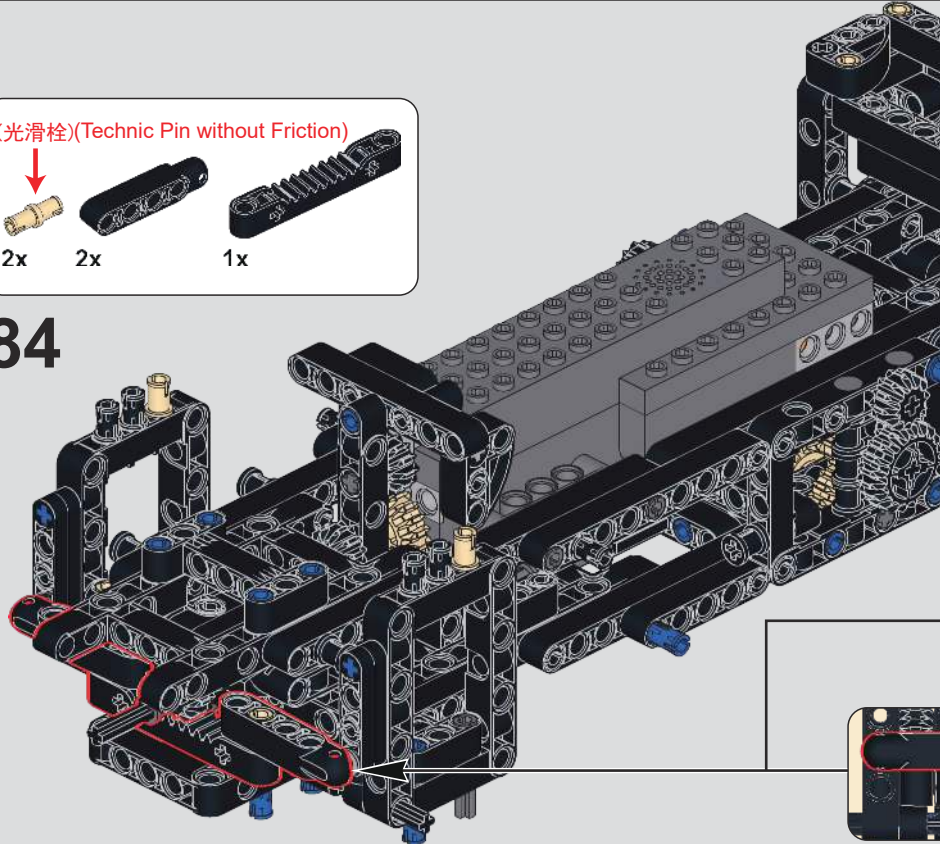

(光滑栓)(Technic Pin without Friction)

2x

2x

1x

84

1

2