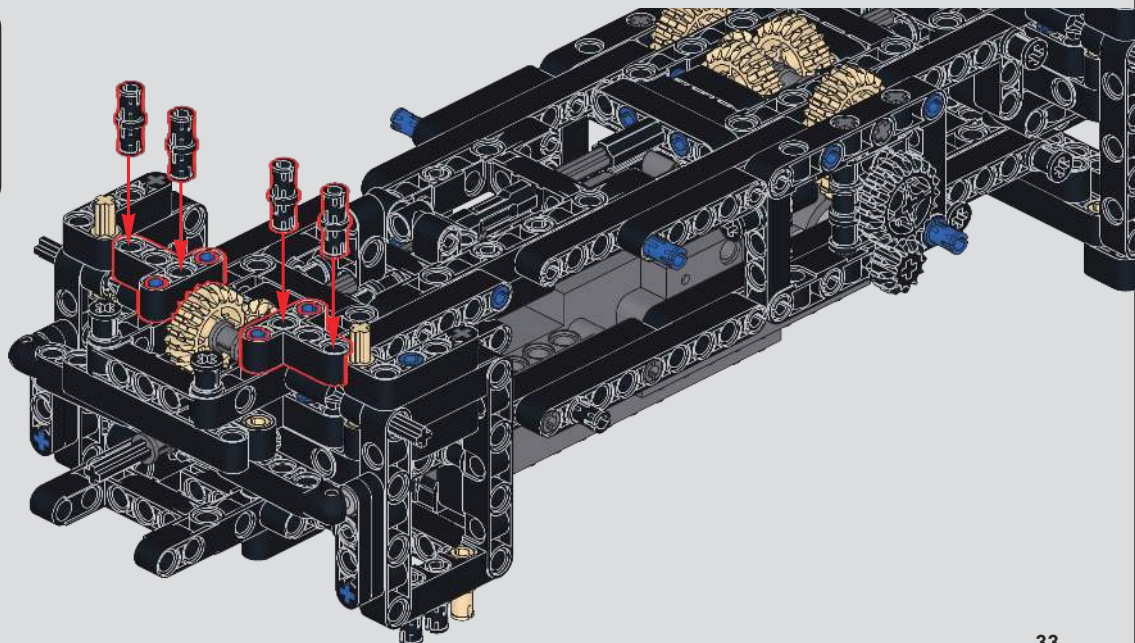

(光滑栓)
(Technic Pin
without Friction)

2x 2x

86

4x 2x

87