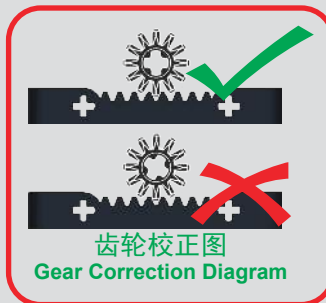

85

7

7

1:1

齿轮校正图
Gear Correction Diagram

(光滑栓)
(Technic Pin
without Friction)

2x 2x

86