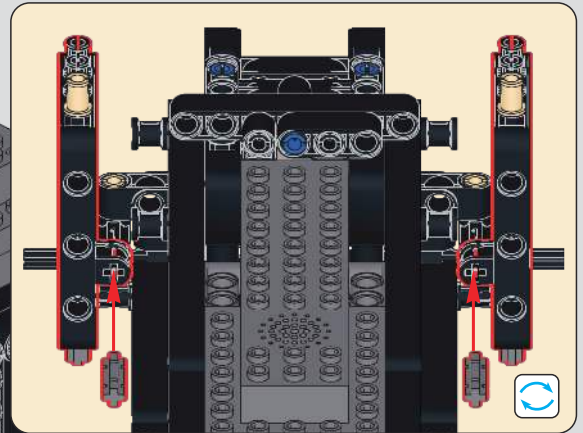

78

79

80

81

82

83

(光滑栓)(Technic Pin without Friction)

2x