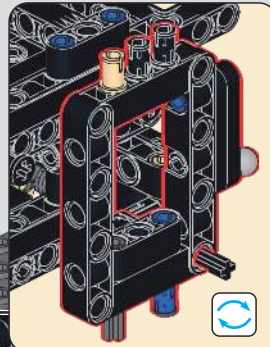

78

79

80

81

82

83

(光滑栓)(Technic Pin without Friction)

2x

85

7

7

1:1

齿轮校正图
Gear Correction Diagram

(光滑栓)
(Technic Pin
without Friction)

2x 2x

86