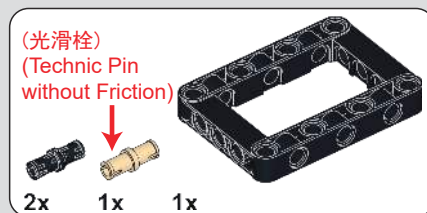

78

79

80

81

82

83

(光滑栓)(Technic Pin without Friction)

2x