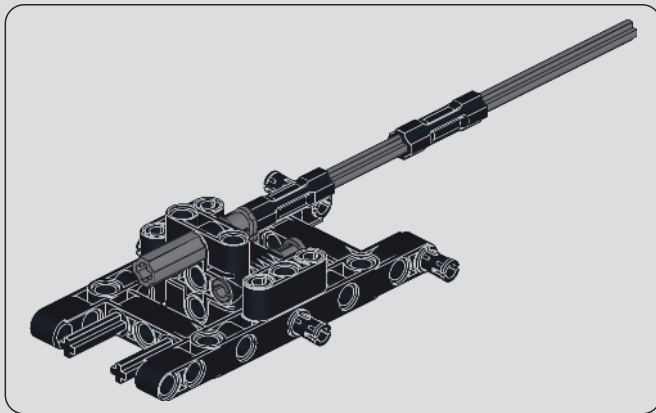

OPEN

拼装前需测试所有电子件功能是否正常
Test all electronic components for functionality before assembly.

1

3

2

4

10

11