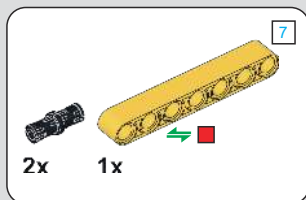

85

7

7

1:1

齿轮校正图
Gear Correction Diagram

(光滑栓)
(Technic Pin
without Friction)

2x 2x

86

4x 2x

87

88

89

90

91

92

93