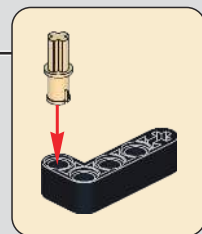

85

7

7

1:1

齿轮校正图
Gear Correction Diagram

(光滑栓)
(Technic Pin
without Friction)

2x 2x

86