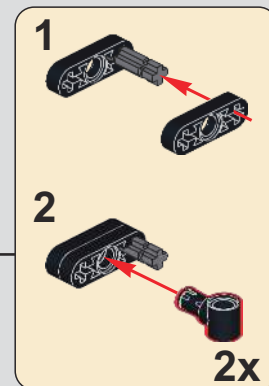

85

7

7

1:1

齿轮校正图
Gear Correction Diagram

(光滑栓)
(Technic Pin
without Friction)

2x 2x

86

4x 2x

87

88

89

90

91

92

93