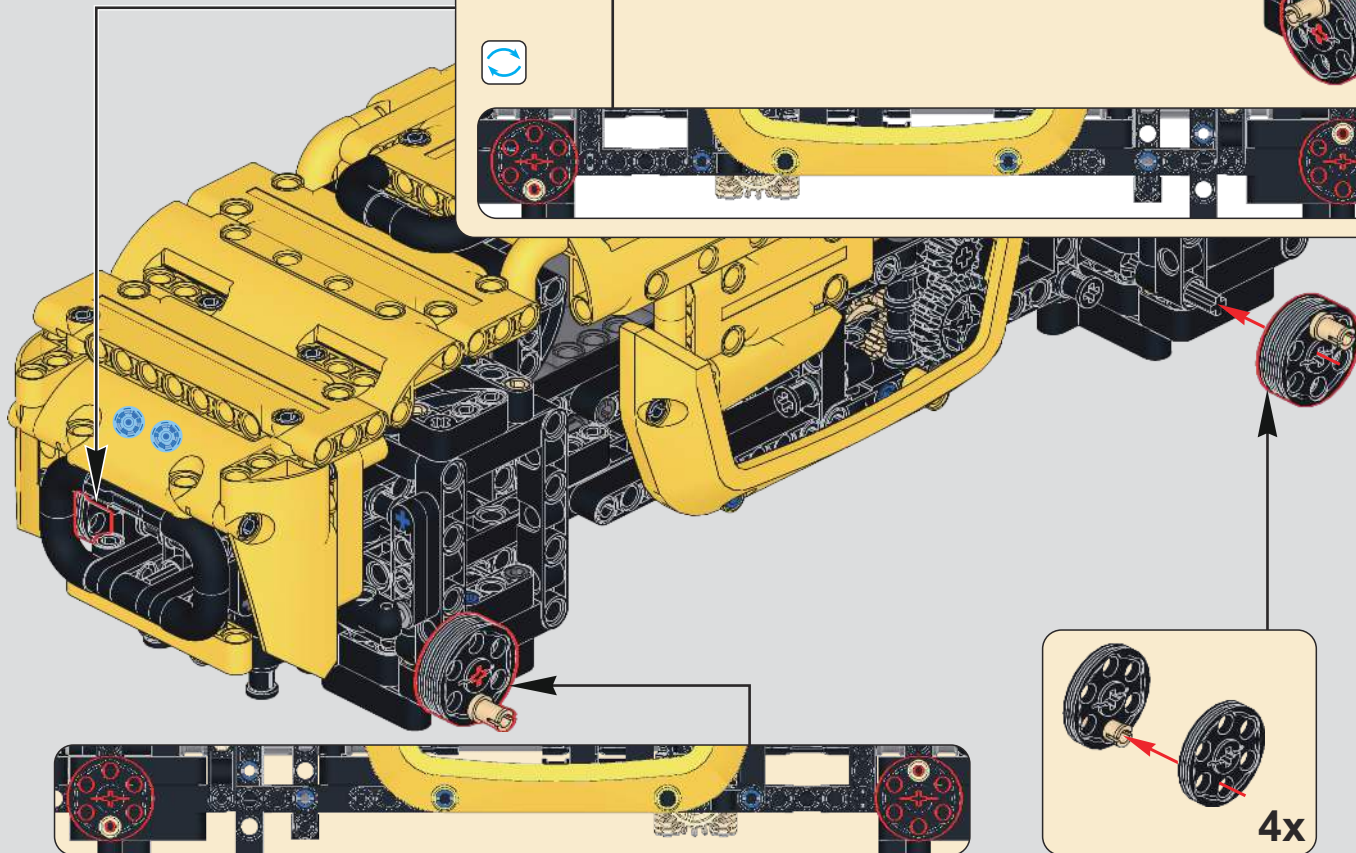

(光滑栓)
(Technic Pin
without Friction)

4x

8x

145

4x