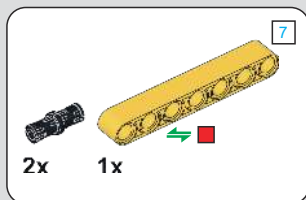

7

2x

1x

85

7

7 1:1

齿轮校正图
Gear Correction Diagram

(光滑栓)
(Technic Pin
without Friction)

2x 2x

86

4x 2x

87

88

89

90

91