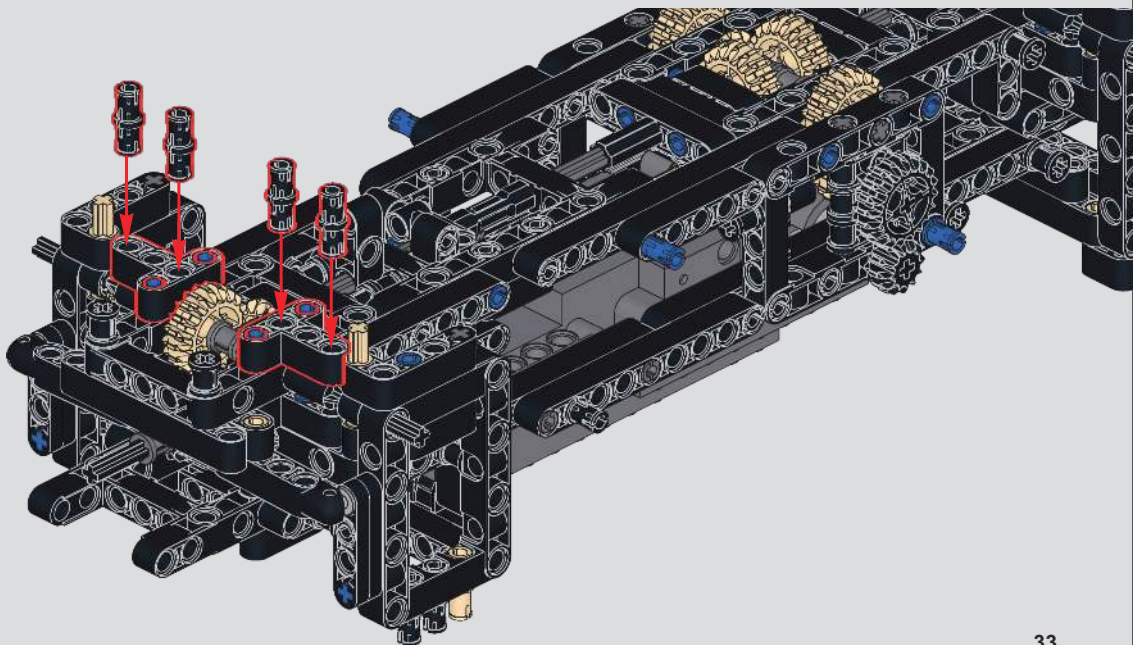

(光滑栓)
(Technic Pin
without Friction)

2x 2x

86

4x 2x

87