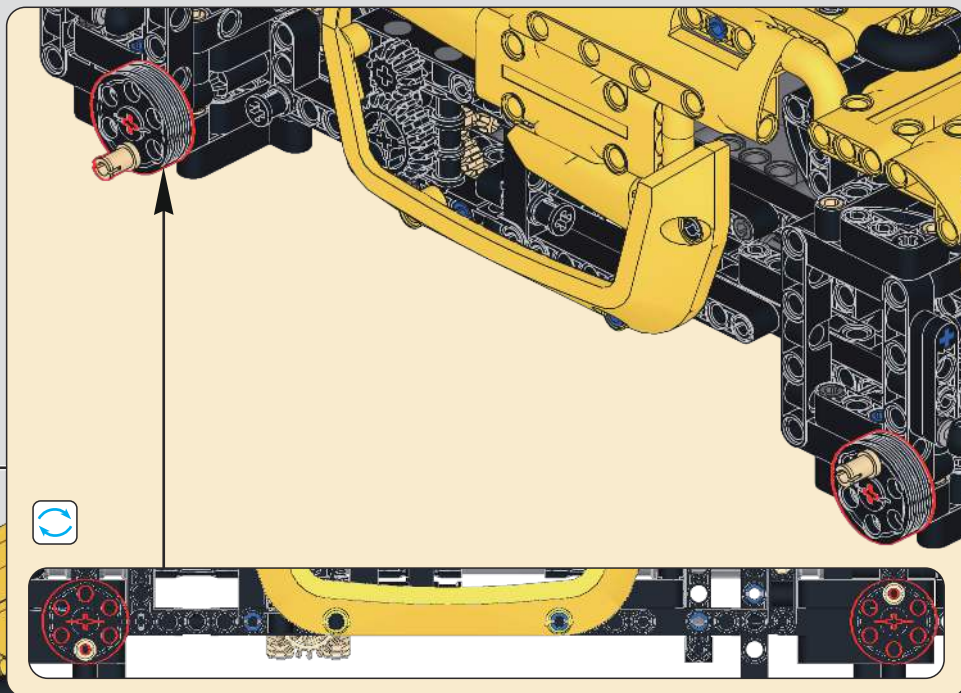

(光滑栓)
(Technic Pin
without Friction)

4x

8x

145