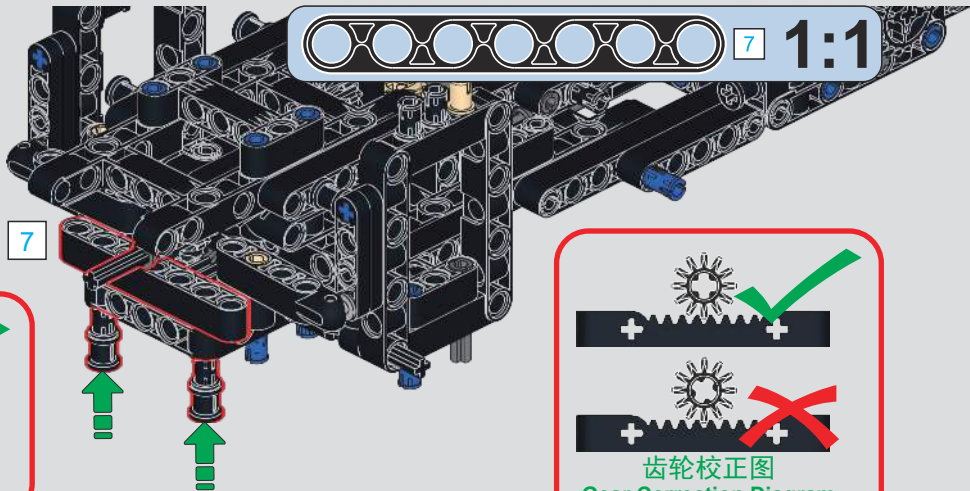

7

2x

1x

85

7

7 1:1

齿轮校正图
Gear Correction Diagram

(光滑栓)
(Technic Pin
without Friction)