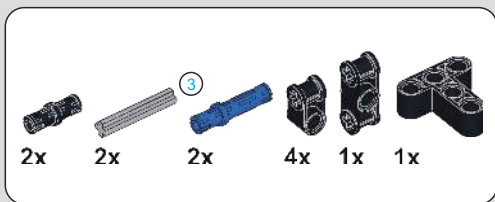

(光滑栓)(Technic Pin without Friction)

57

58

59

60

(光滑栓)
(Technic Pin
without Friction)

61

62