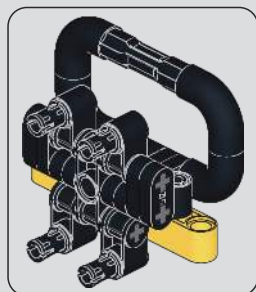

7

2x

1x

85

7

7 1:1

齿轮校正图
Gear Correction Diagram

(光滑栓)
(Technic Pin
without Friction)

2x 2x

86

4x 2x

87

88

89

90

91