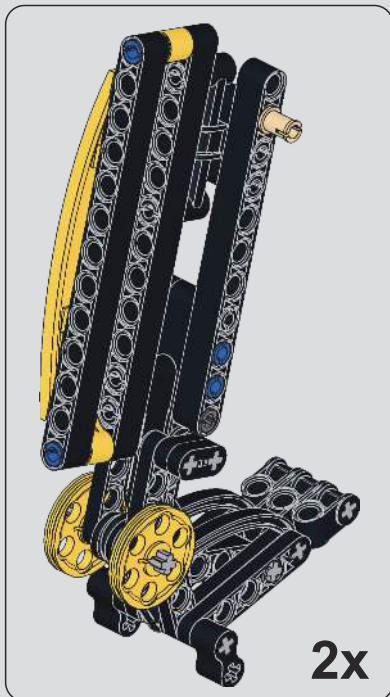

145

(光滑栓)(Technic Pin without Friction)

146

147

148

150

149

151