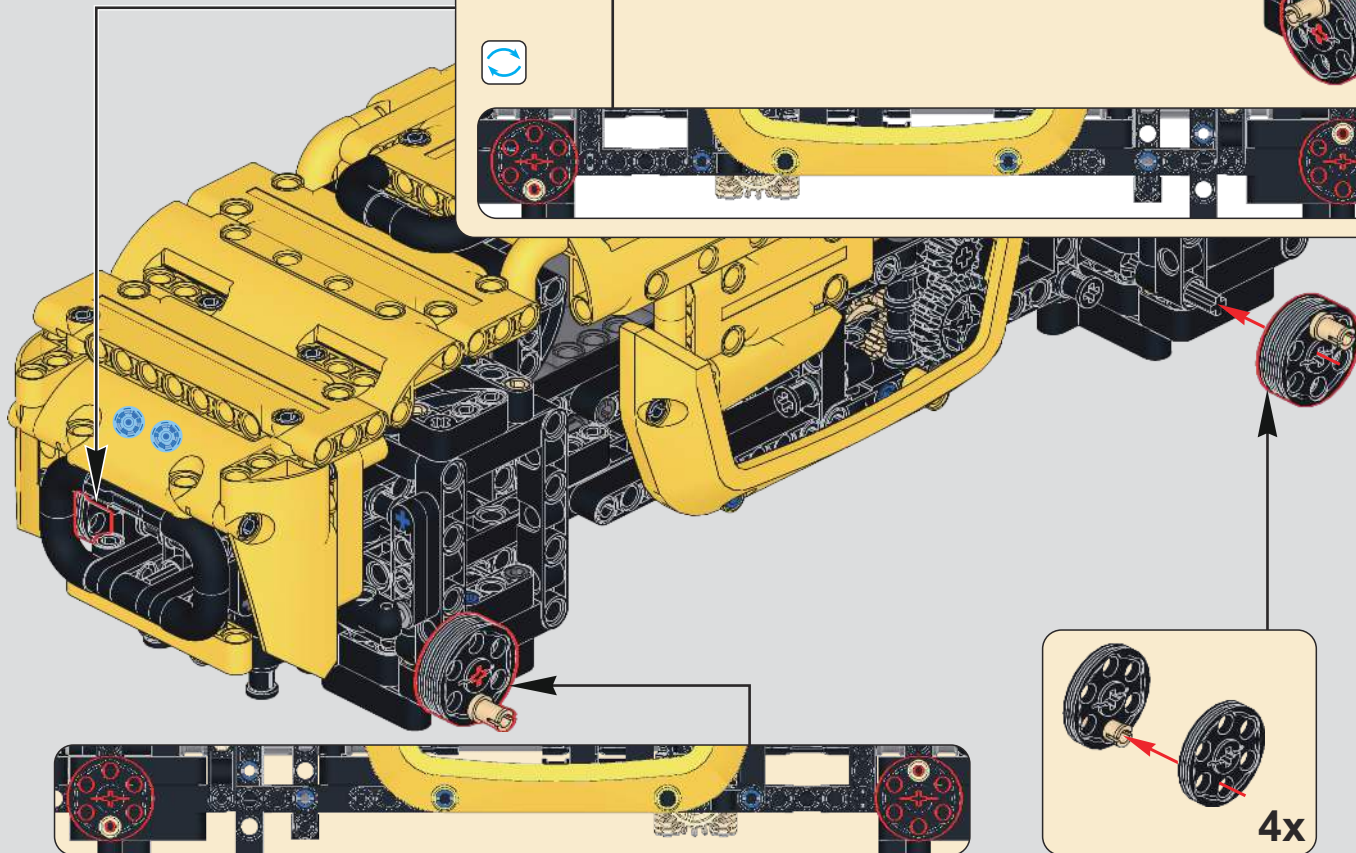

(光滑栓)
(Technic Pin
without Friction)

4x

8x

145