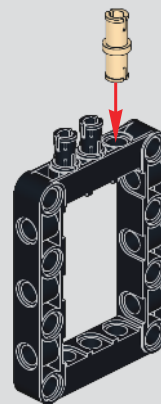

71

(光滑栓)(Technic Pin without Friction)

72

1

2

73

1:1

74

75

76

77

78

79

80

81

82

83

(光滑栓)(Technic Pin without Friction)

2x

2x

1x

84

1

2

7

2x

1x

85

7

7 1:1

齿轮校正图
Gear Correction Diagram

(光滑栓)
(Technic Pin
without Friction)