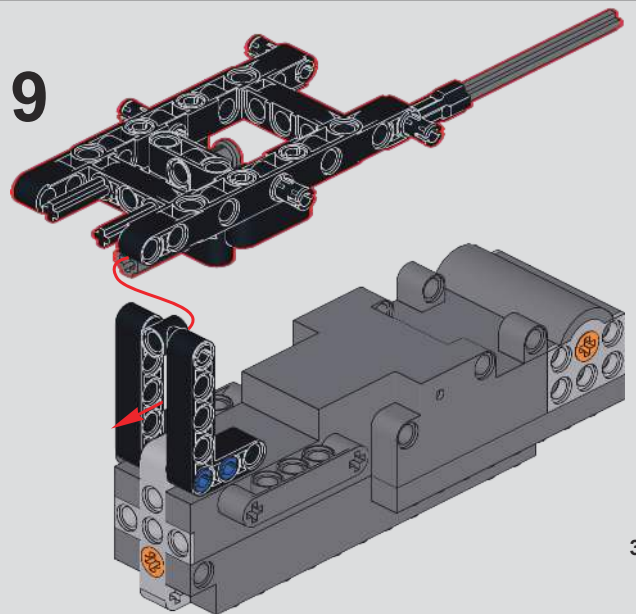

OPEN

拼装前需测试所有电子件功能是否正常
Test all electronic components for functionality before assembly.

1

3

2

4

2x

10