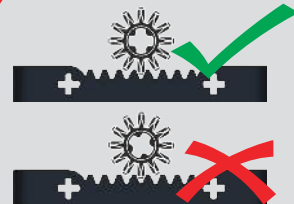

7

2x

1x

85

7

7 1:1

齿轮校正图
Gear Correction Diagram

(光滑栓)
(Technic Pin
without Friction)