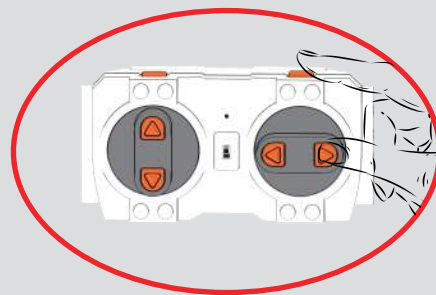

遥控器右边按键左右按动，控制左右转弯。若要反转方向可通过同时长按这2个键大约3秒，指示灯闪烁一下则反转成功。

Press the right side buttons of the remote control left and right to control turning left and right. To reverse the direction, press and hold these two buttons simultaneously for about 3 seconds. The indicator light will flash once to confirm a successful reversal.