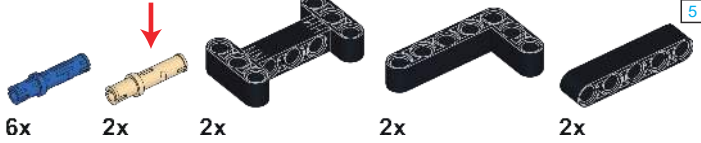

(光滑栓)(Technic Pin without Friction)

146