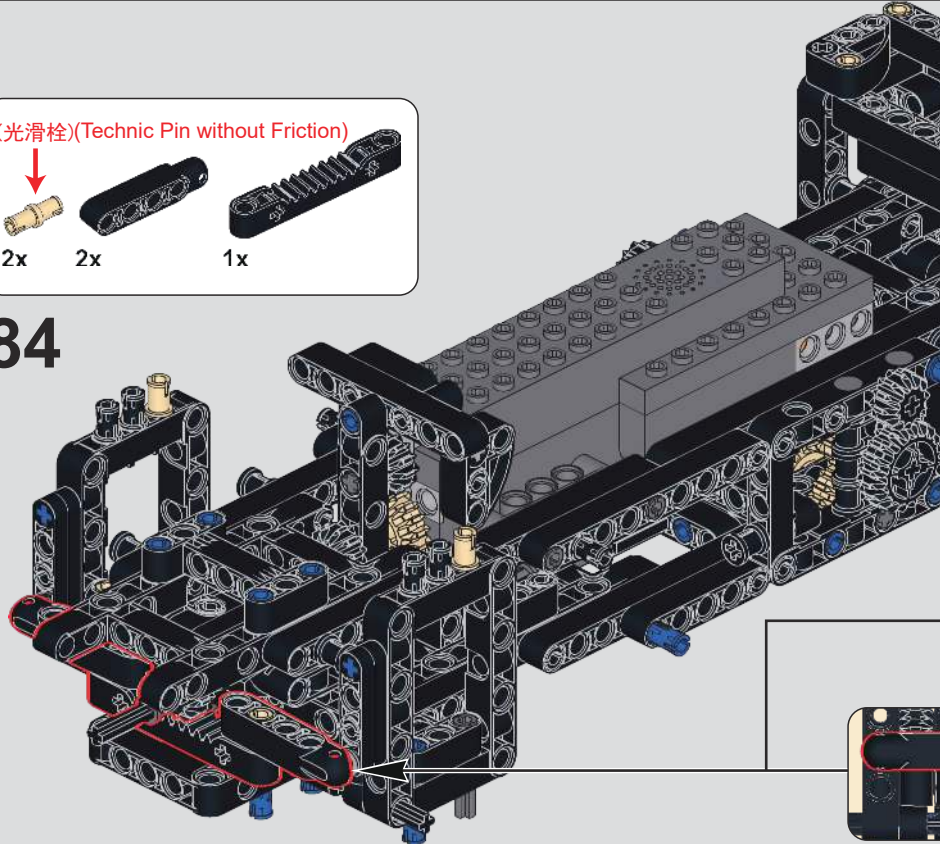

83

(光滑栓)(Technic Pin without Friction)

2x

2x

1x

84

1

2

7

2x

1x

85

7

7 1:1

齿轮校正图
Gear Correction Diagram

(光滑栓)
(Technic Pin
without Friction)