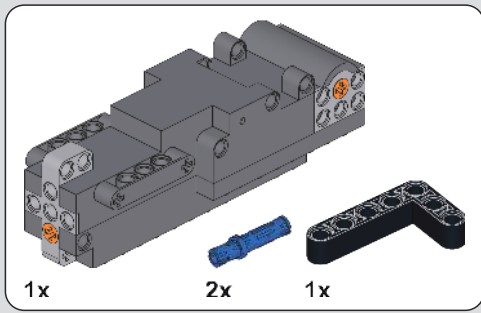

OPEN

拼装前需测试所有电子件功能是否正常
Test all electronic components for functionality before assembly.

1

3

2

4

2x

10