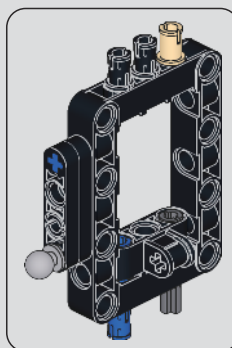

71

(光滑栓)(Technic Pin without Friction)

72

1

2

73

1:1

74

75

76

77

78

79

80

81

82

83

(光滑栓)(Technic Pin without Friction)

2x

2x

1x

84

1

2

7

2x

1x

85

7

7 1:1

齿轮校正图
Gear Correction Diagram

(光滑栓)
(Technic Pin
without Friction)