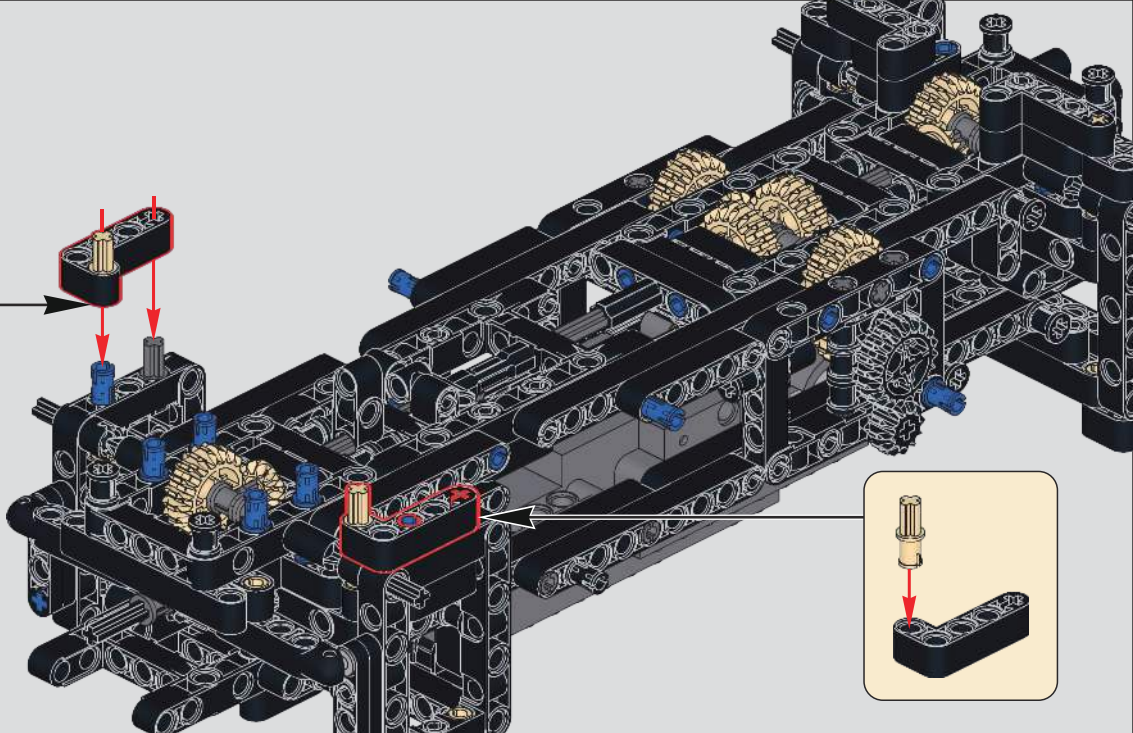

(光滑栓)
(Technic Pin
without Friction)

2x 2x

86