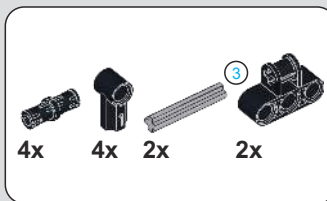

152

153

157

(光滑栓)(Technic Pin without Friction)

158

159

160

161