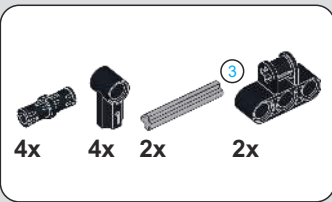

145

(光滑栓)(Technic Pin without Friction)

146

147

148

150

149

151