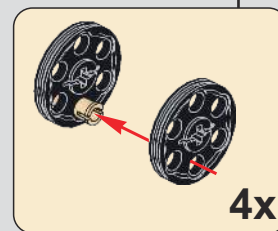

(光滑栓)
(Technic Pin
without Friction)

4x

8x

145