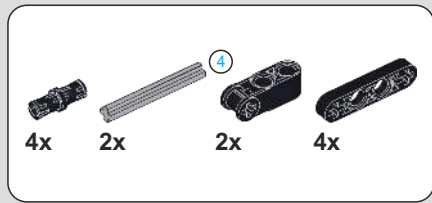

145

(光滑栓)(Technic Pin without Friction)

146

147

148

150

149

151