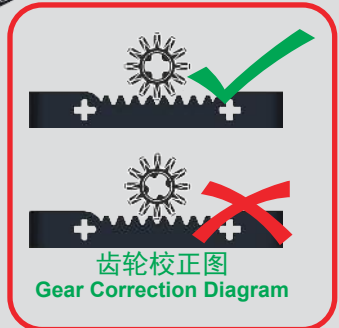

(光滑栓)(Technic Pin without Friction)

57

58

59

60

(光滑栓)
(Technic Pin
without Friction)

61

62