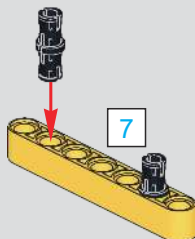

7

2x

1x

85

7

7 1:1

齿轮校正图
Gear Correction Diagram

(光滑栓)
(Technic Pin
without Friction)

2x 2x

86

4x 2x

87

88

89

90

91