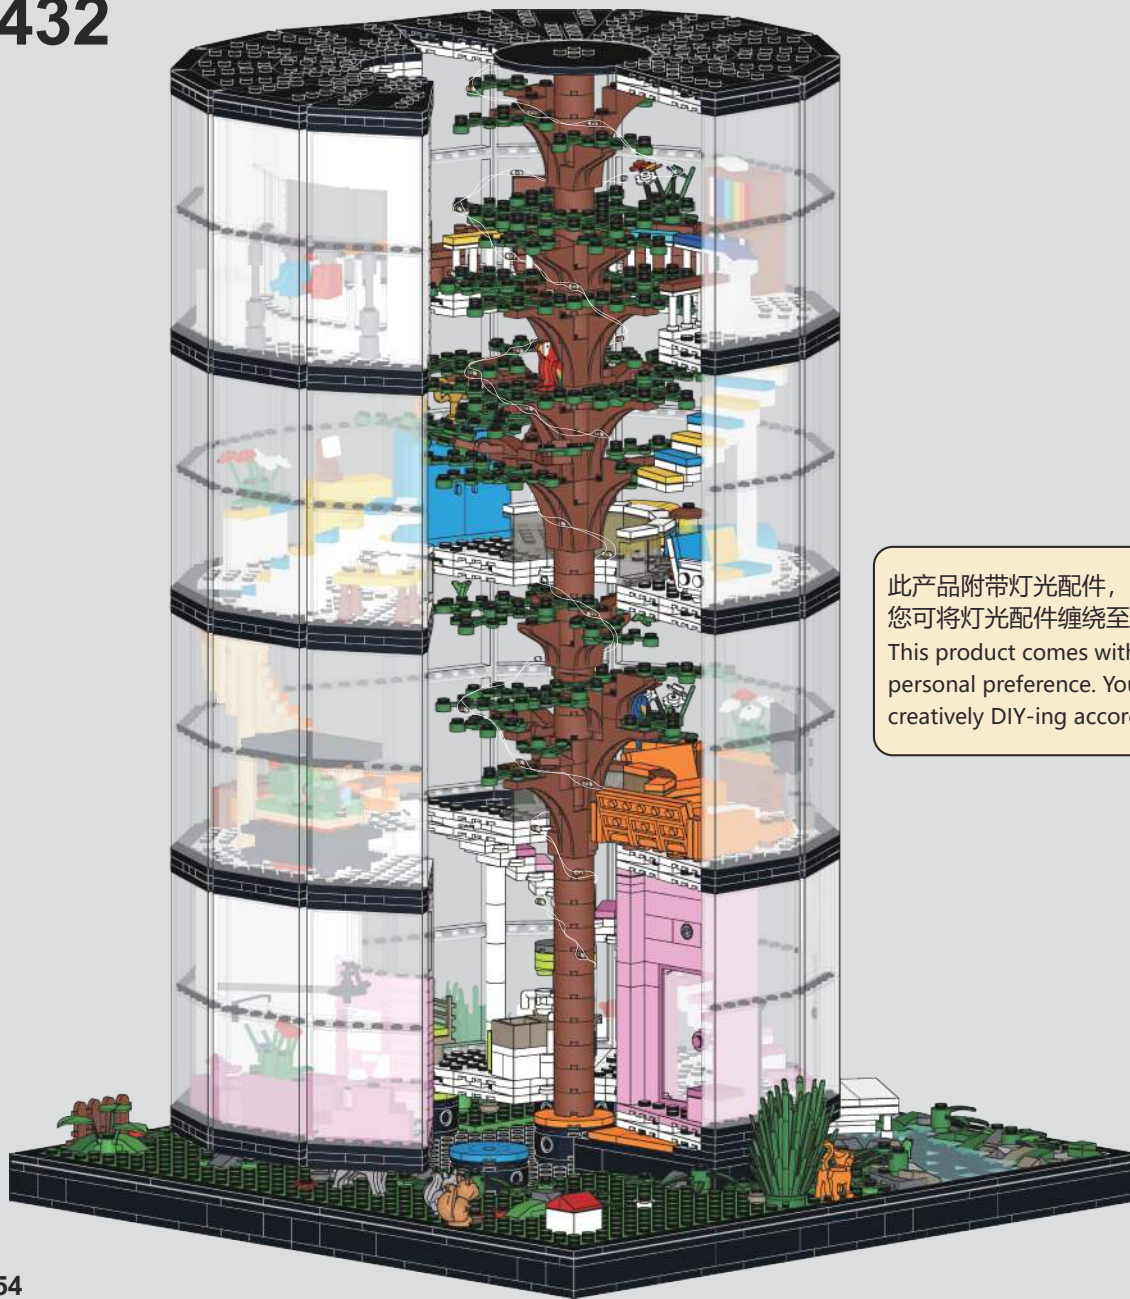

427

428

430

431

此产品附带灯光配件，灯光配件的使用取决于您的个人选择。
您可将灯光配件缠绕至拼好的树上，可以根据个人喜好自行创意DIY。
This product comes with light accessories, the use of which is up to your
personal preference. You can wrap the light accessories around the assembled tree,
creatively DIY-ing according to your personal liking.