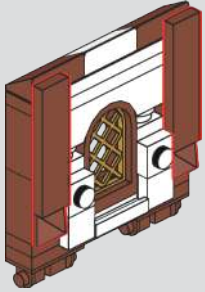

324

353

365

366

2x

367

379

将所有已经安装好的灯线接口和电池盒的电线接口按图示位置连接在排插上
 Connect all installed light cable connectors and the wire connectors of the battery box to the strip as shown.