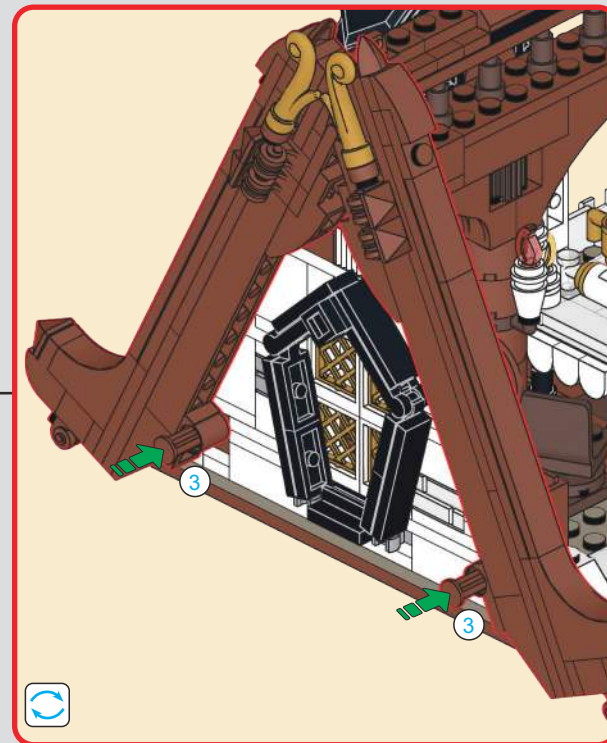

299

在图示绿圈位置安装1条7灯暖光灯带
Install 1 strip of 7 lamp warm light strips
in the green circle shown in the picture.