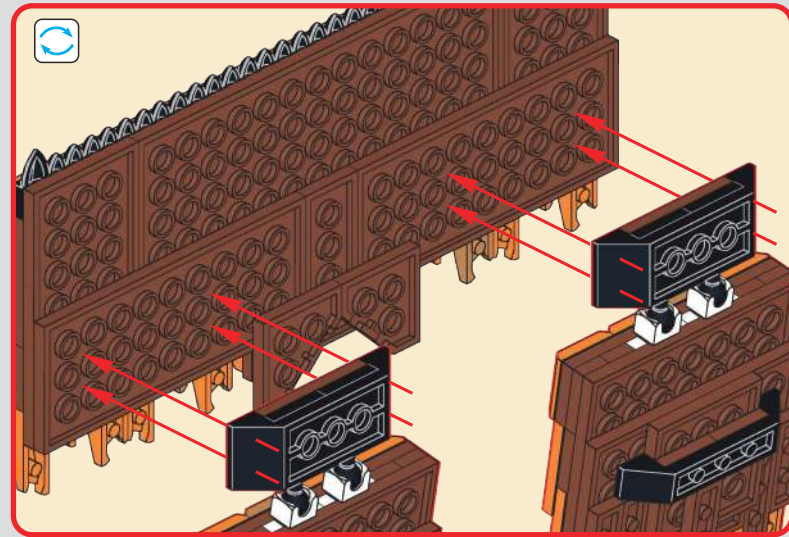

324

353

365

366

2x

367

379

将所有已经安装好的灯线接口和电池盒的电线接口按图示位置连接在排插上
 Connect all installed light cable connectors and the wire connectors of the battery box to the strip as shown.