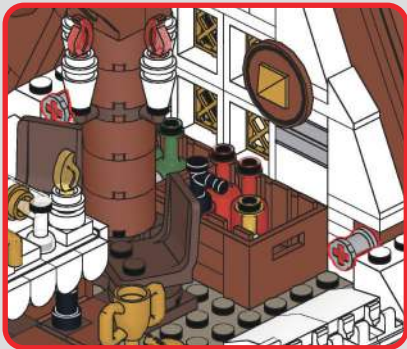

在图示绿圈位置安装1条7灯暖光灯带
Install 1 strip of 7 lamp warm light strips
in the green circle shown in the picture.