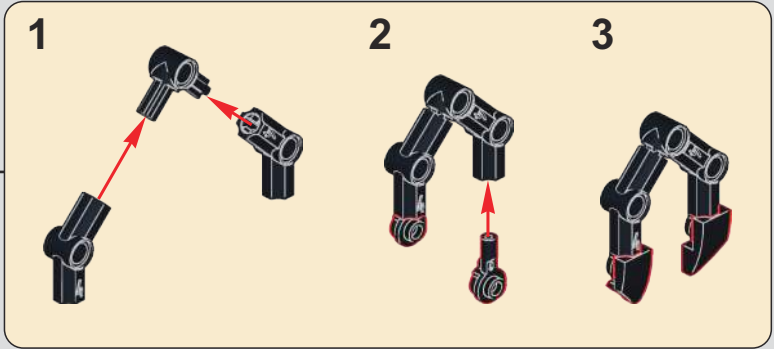

324

353

365

366

2x

367

379

将所有已经安装好的灯线接口和电池盒的电线接口按图示位置连接在排插上
 Connect all installed light cable connectors and the wire connectors of the battery box to the strip as shown.