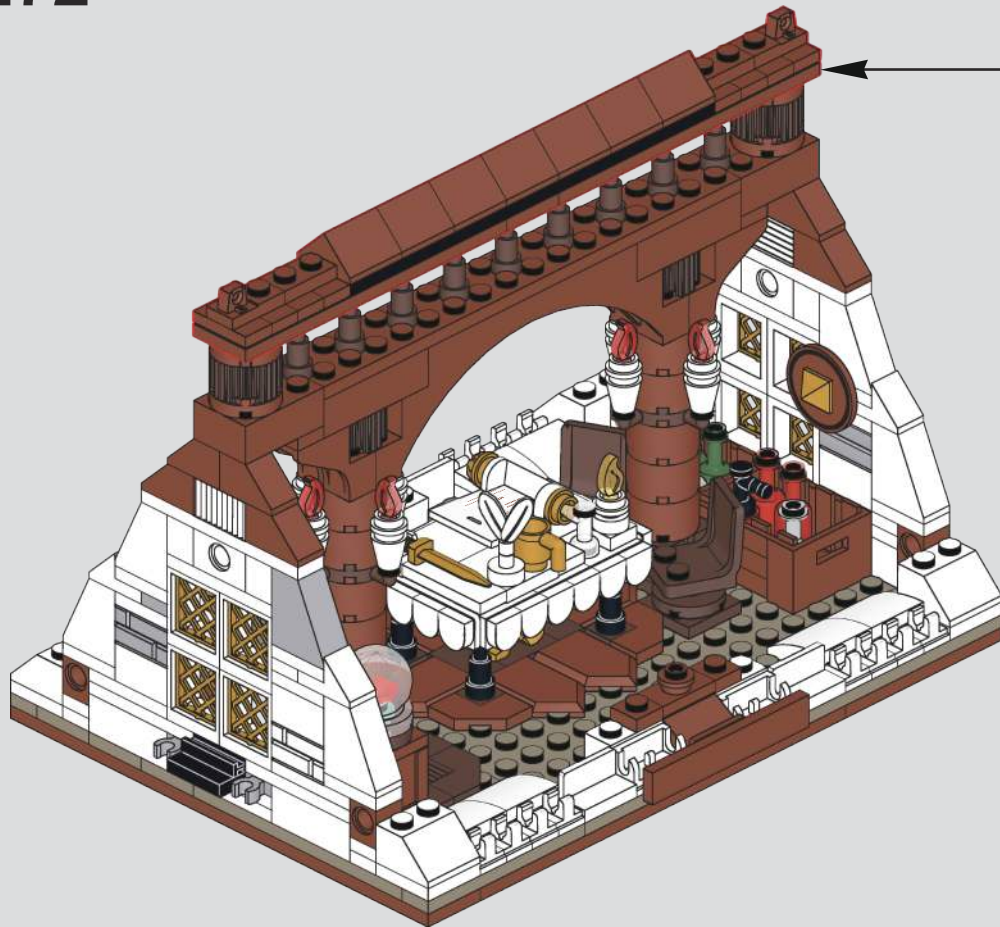

261

262

263

264

272

Step-by-step assembly sequence for the roof section:

- Step 1: A 2x14 black Technic brick is being placed onto a 2x10 dark red Technic brick. Red arrows indicate the alignment of the holes.
- Step 2: A second 2x10 dark red Technic brick is added to the bottom, creating a 2x20 base.
- Step 3: A 2x14 black Technic brick is placed on top of the second dark red brick, aligning with the first black brick.
- Step 4: A 2x14 dark red Technic brick with hole is placed on top of the second black brick.