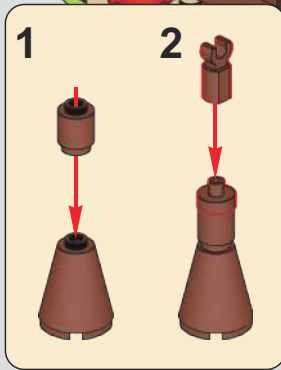

324

353

365

366

2x

367

379

将所有已经安装好的灯线接口和电池盒的电线接口按图示位置连接在排插上
 Connect all installed light cable connectors and the wire connectors of the battery box to the strip as shown.