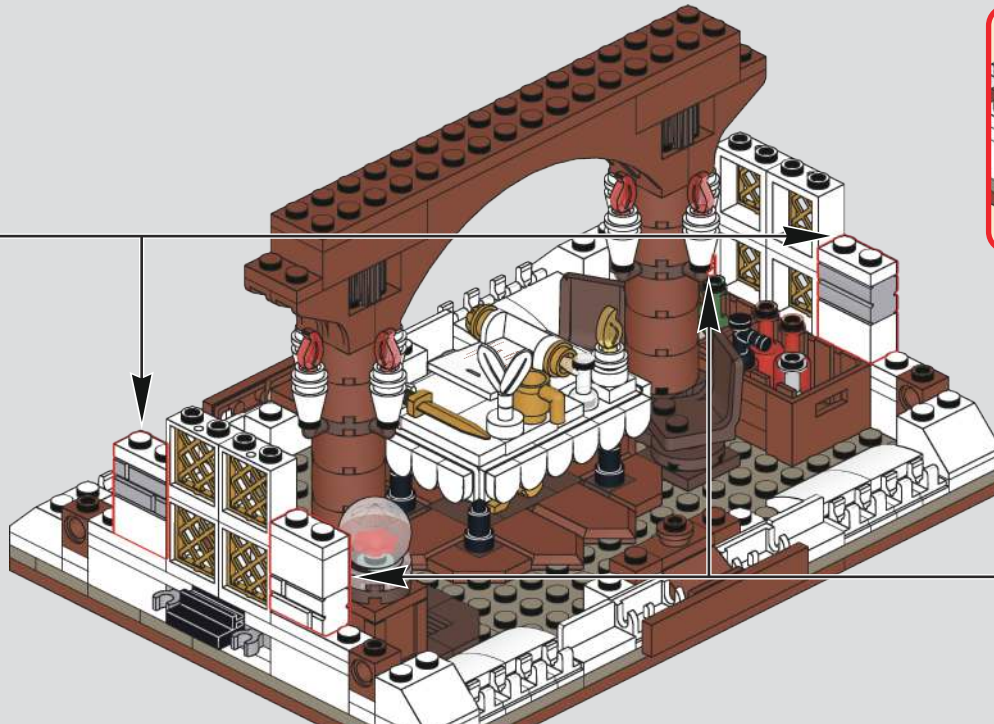

261

262

263

264

272

Step-by-step assembly sequence for the roof section:

- Step 1: A 2x14 black Technic brick is being placed onto a 2x10 dark red Technic brick. Red arrows indicate the alignment of the holes.
- Step 2: A second 2x10 dark red Technic brick is added to the bottom, creating a 2x20 base.
- Step 3: A 2x14 black Technic brick is placed on top of the second dark red brick, aligning with the first black brick.
- Step 4: A 2x14 dark red Technic brick with hole is placed on top of the second black brick.