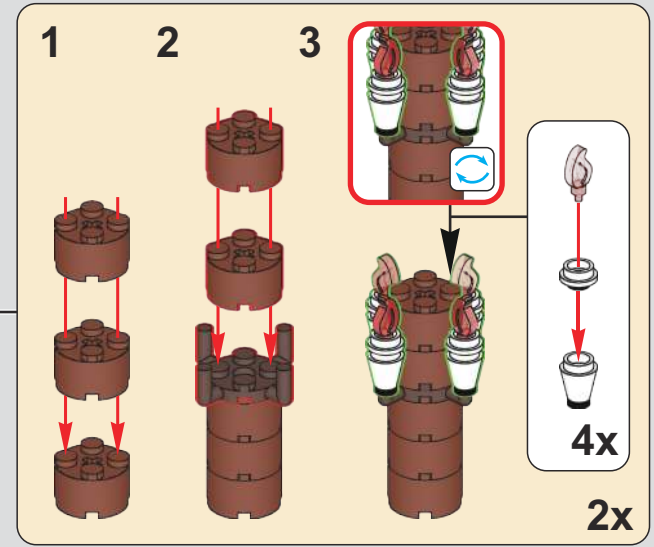

253

254

255

256

257

258

259

260

261

262

263

264

272

Step-by-step assembly sequence for the roof section:

- Step 1: A 2x14 black Technic brick is being placed onto a 2x10 dark red Technic brick. Red arrows indicate the alignment of the holes.
- Step 2: A second 2x10 dark red Technic brick is added to the bottom, creating a 2x20 base.
- Step 3: A 2x14 black Technic brick is placed on top of the second dark red brick, aligning with the first black brick.
- Step 4: A 2x14 dark red Technic brick with hole is placed on top of the second black brick.