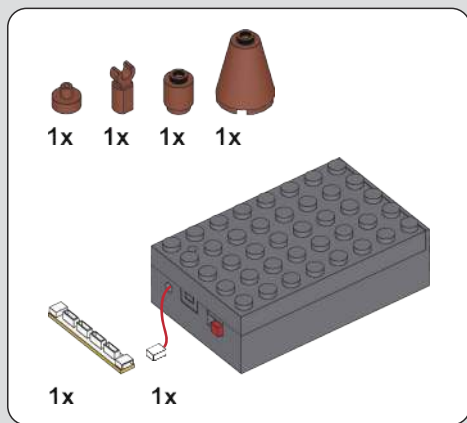

324

353

365

366

2x

367

379

将所有已经安装好的灯线接口和电池盒的电线接口按图示位置连接在排插上
 Connect all installed light cable connectors and the wire connectors of the battery box to the strip as shown.