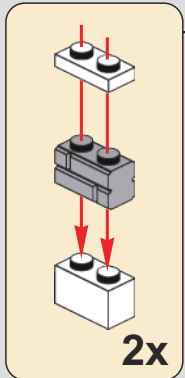

261

262

263

264

272

Step-by-step assembly sequence for the roof section:

- Step 1: A 2x14 black Technic brick is being placed onto a 2x10 dark red Technic brick. Red arrows indicate the alignment of the holes.
- Step 2: A second 2x10 dark red Technic brick is added to the bottom, creating a 2x20 base.
- Step 3: A 2x14 black Technic brick is placed on top of the second dark red brick, aligning with the first black brick.
- Step 4: A 2x14 dark red Technic brick with hole is placed on top of the second black brick.