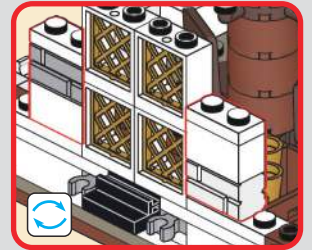

261

262

263

264

272

Step-by-step assembly sequence for the roof section:

- Step 1: A 2x14 black Technic brick is being placed onto a 2x10 dark red Technic brick. Red arrows indicate the alignment of the holes.
- Step 2: A second 2x10 dark red Technic brick is added to the bottom, creating a 2x20 base.
- Step 3: A 2x14 black Technic brick is placed on top of the second dark red brick, aligning with the first black brick.
- Step 4: A 2x14 dark red Technic brick with hole is placed on top of the second black brick.