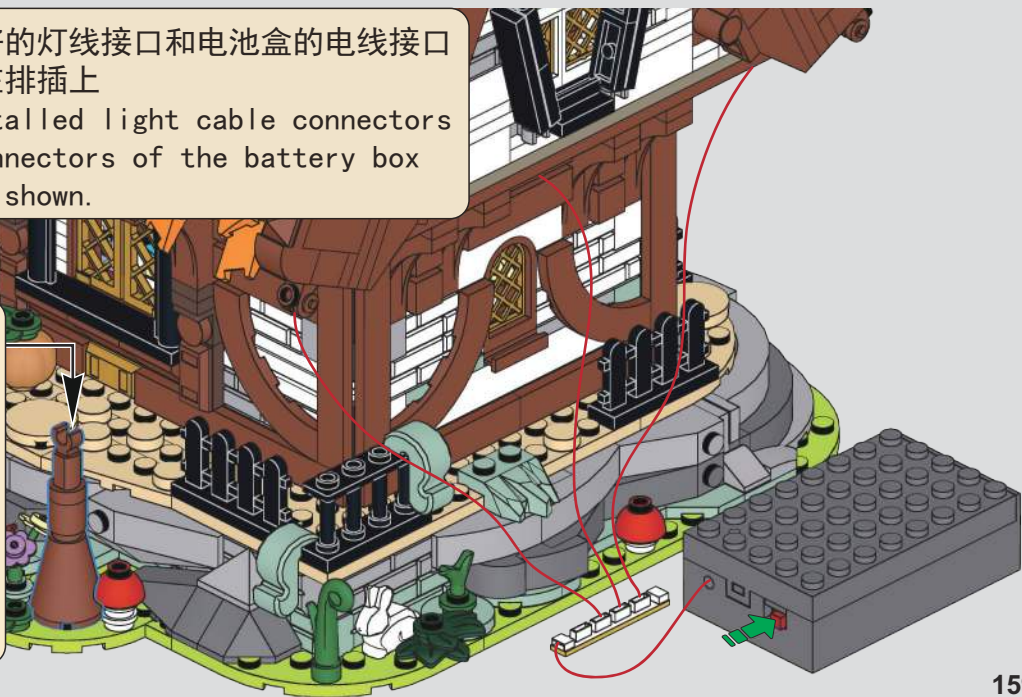

324

353

365

366

2x

367

379

将所有已经安装好的灯线接口和电池盒的电线接口按图示位置连接在排插上
 Connect all installed light cable connectors and the wire connectors of the battery box to the strip as shown.