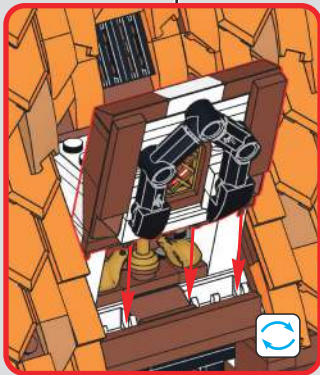

324

353

365

366

2x

367

379

将所有已经安装好的灯线接口和电池盒的电线接口按图示位置连接在排插上
 Connect all installed light cable connectors and the wire connectors of the battery box to the strip as shown.