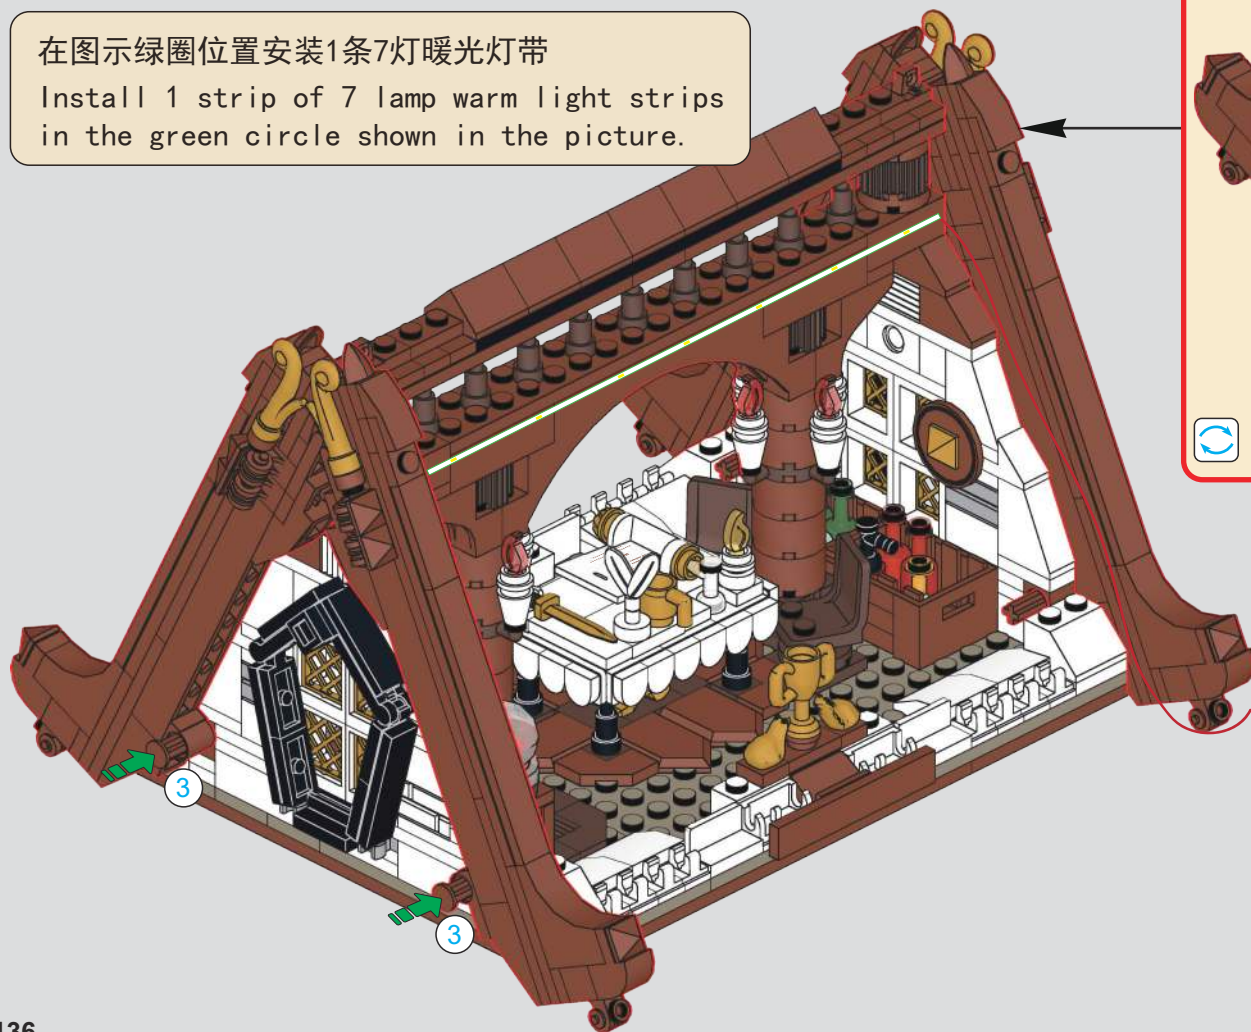

299

在图示绿圈位置安装1条7灯暖光灯带
Install 1 strip of 7 lamp warm light strips
in the green circle shown in the picture.