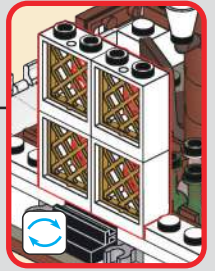

261

262

263

264

272

Step-by-step assembly sequence for the roof section:

- Step 1: A 2x14 black Technic brick is being placed onto a 2x10 dark red Technic brick. Red arrows indicate the alignment of the holes.
- Step 2: A second 2x10 dark red Technic brick is added to the bottom, creating a 2x20 base.
- Step 3: A 2x14 black Technic brick is placed on top of the second dark red brick, aligning with the first black brick.
- Step 4: A 2x14 dark red Technic brick with hole is placed on top of the second black brick.