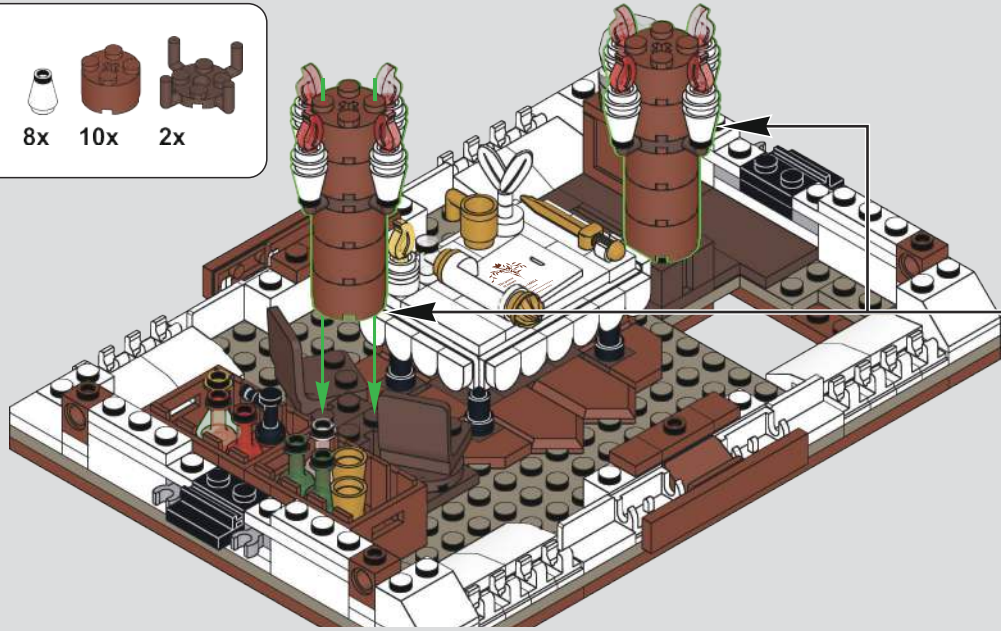

261

262

263

264

272

Step-by-step assembly sequence for the roof section:

- Step 1: A 2x14 black Technic brick is being placed onto a 2x10 dark red Technic brick. Red arrows indicate the alignment of the holes.
- Step 2: A second 2x10 dark red Technic brick is added to the bottom, creating a 2x20 base.
- Step 3: A 2x14 black Technic brick is placed on top of the second dark red brick, aligning with the first black brick.
- Step 4: A 2x14 dark red Technic brick with hole is placed on top of the second black brick.