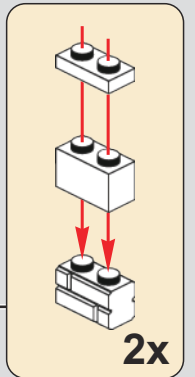

261

262

263

264

272

Step-by-step assembly sequence for the roof section:

- Step 1: A 2x14 black Technic brick is being placed onto a 2x10 dark red Technic brick. Red arrows indicate the alignment of the holes.
- Step 2: A second 2x10 dark red Technic brick is added to the bottom, creating a 2x20 base.
- Step 3: A 2x14 black Technic brick is placed on top of the second dark red brick, aligning with the first black brick.
- Step 4: A 2x14 dark red Technic brick with hole is placed on top of the second black brick.