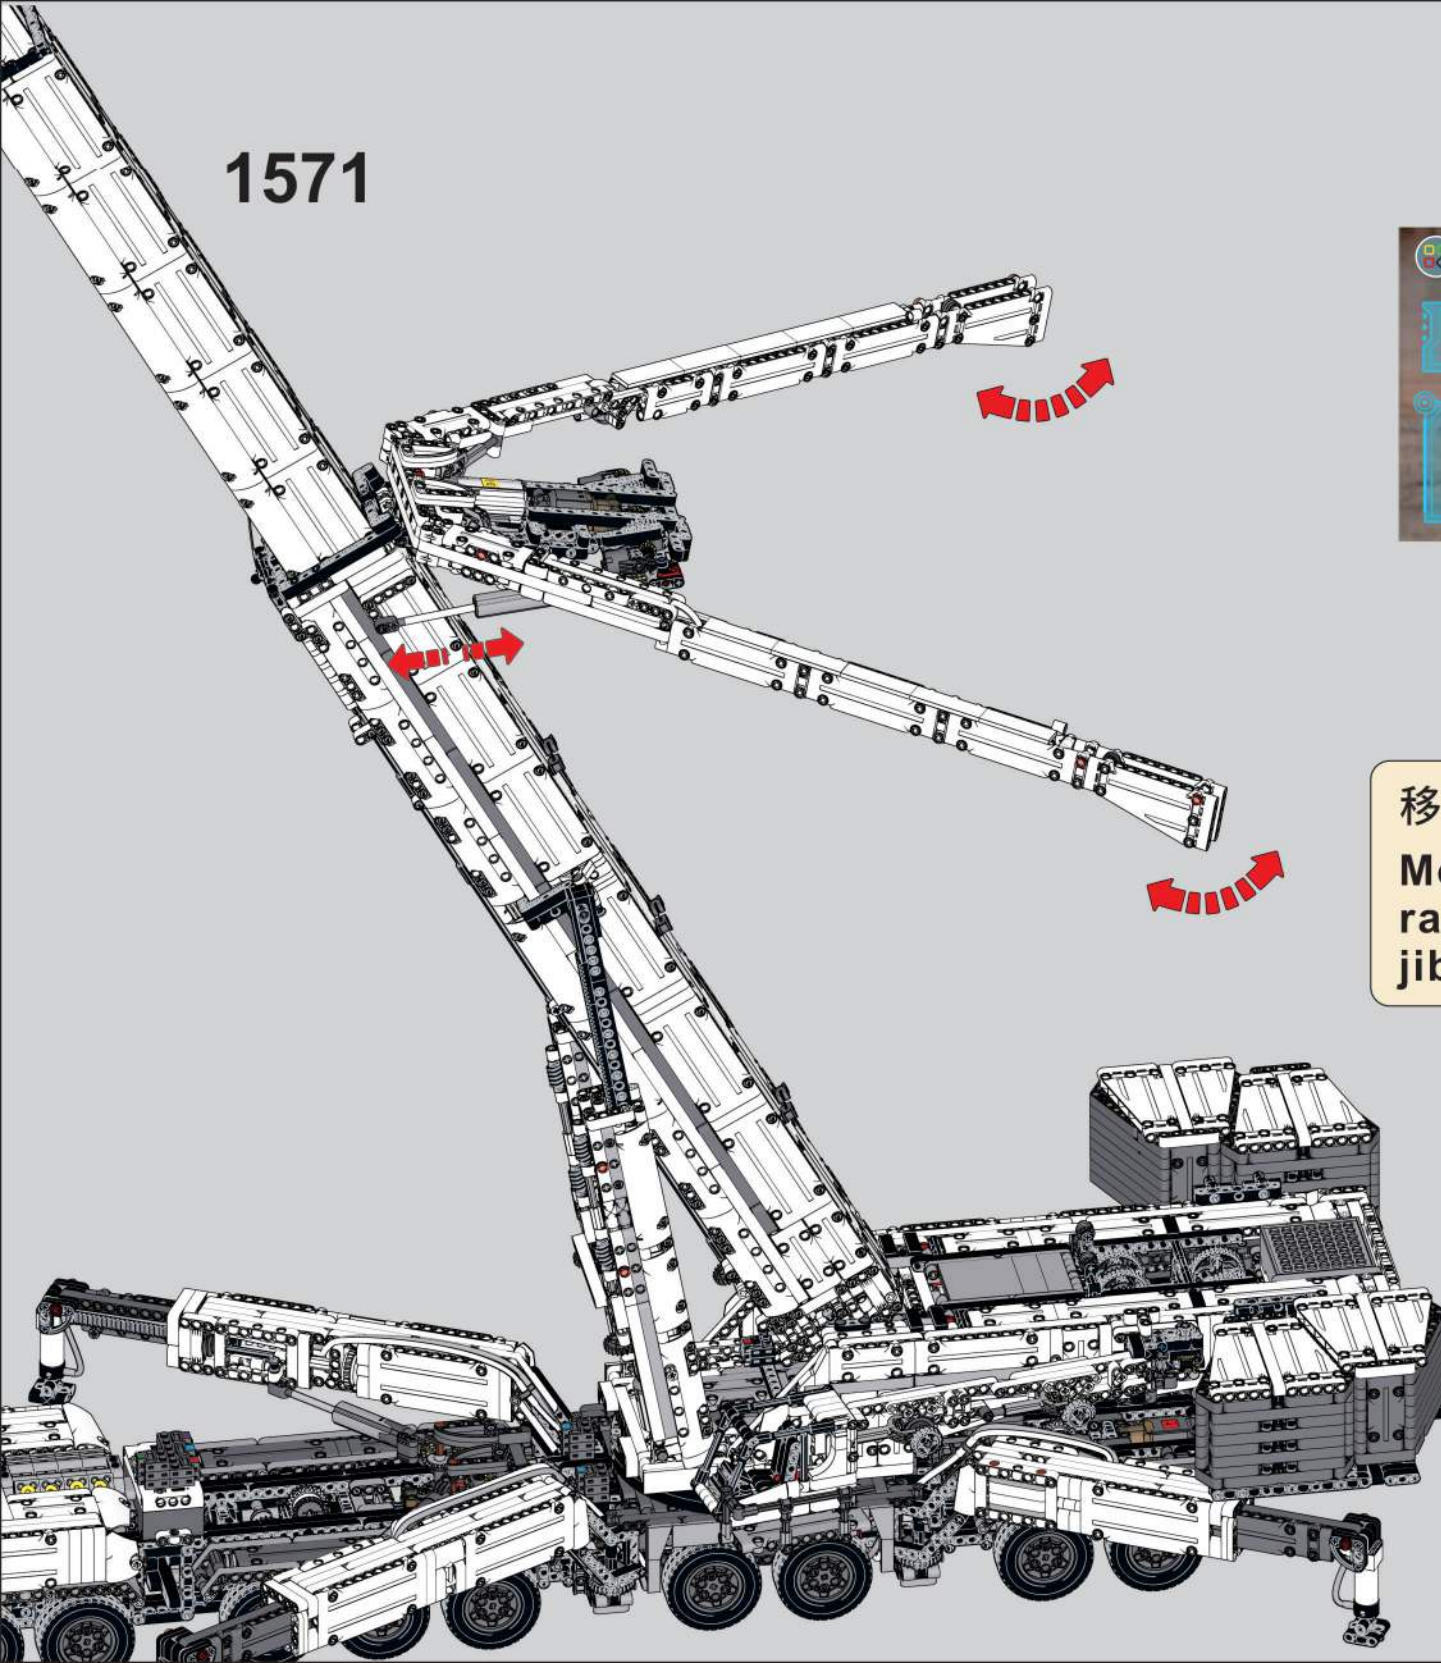

1570

移动此操作杆, 控制飞臂  
展开、收缩  
Move this lever to  
control the extension  
and retraction of the  
jib arm.

1571

移动此操作杆, 控制飞臂升起、下降  
Move this lever to control the raising and lowering of the jib arm.

1572

1573