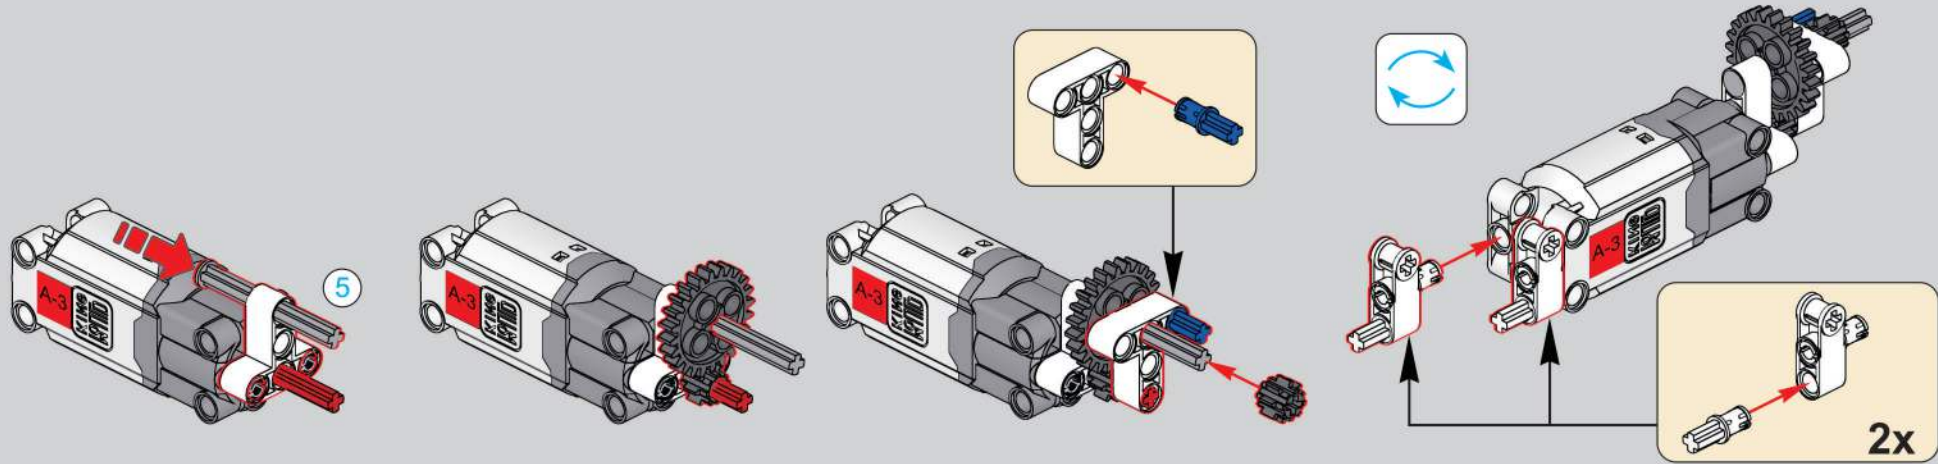

1034

1035

1036

1037

1038

1039