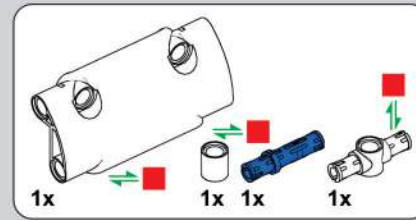

移动此操作杆(B轴),  
 控制支撑臂伸缩。  
 Move this lever (Axis B)  
 to control the extension and  
 retraction of the support arms.

1009

1010

1011

1012

2x