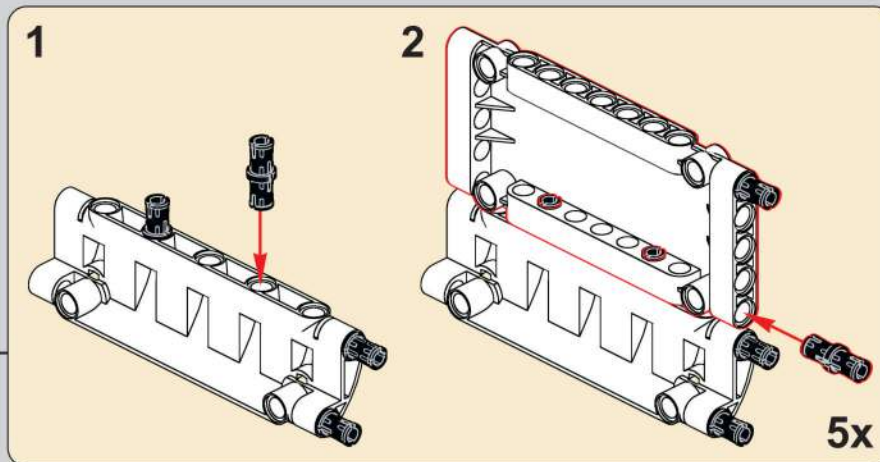

移动此操作杆(A轴),  
控制支撑臂伸缩。  
Move this lever (Axis B)  
to control the extension and  
retraction of the support arms.

1048

1049

1050

1051

1052

1053

1054