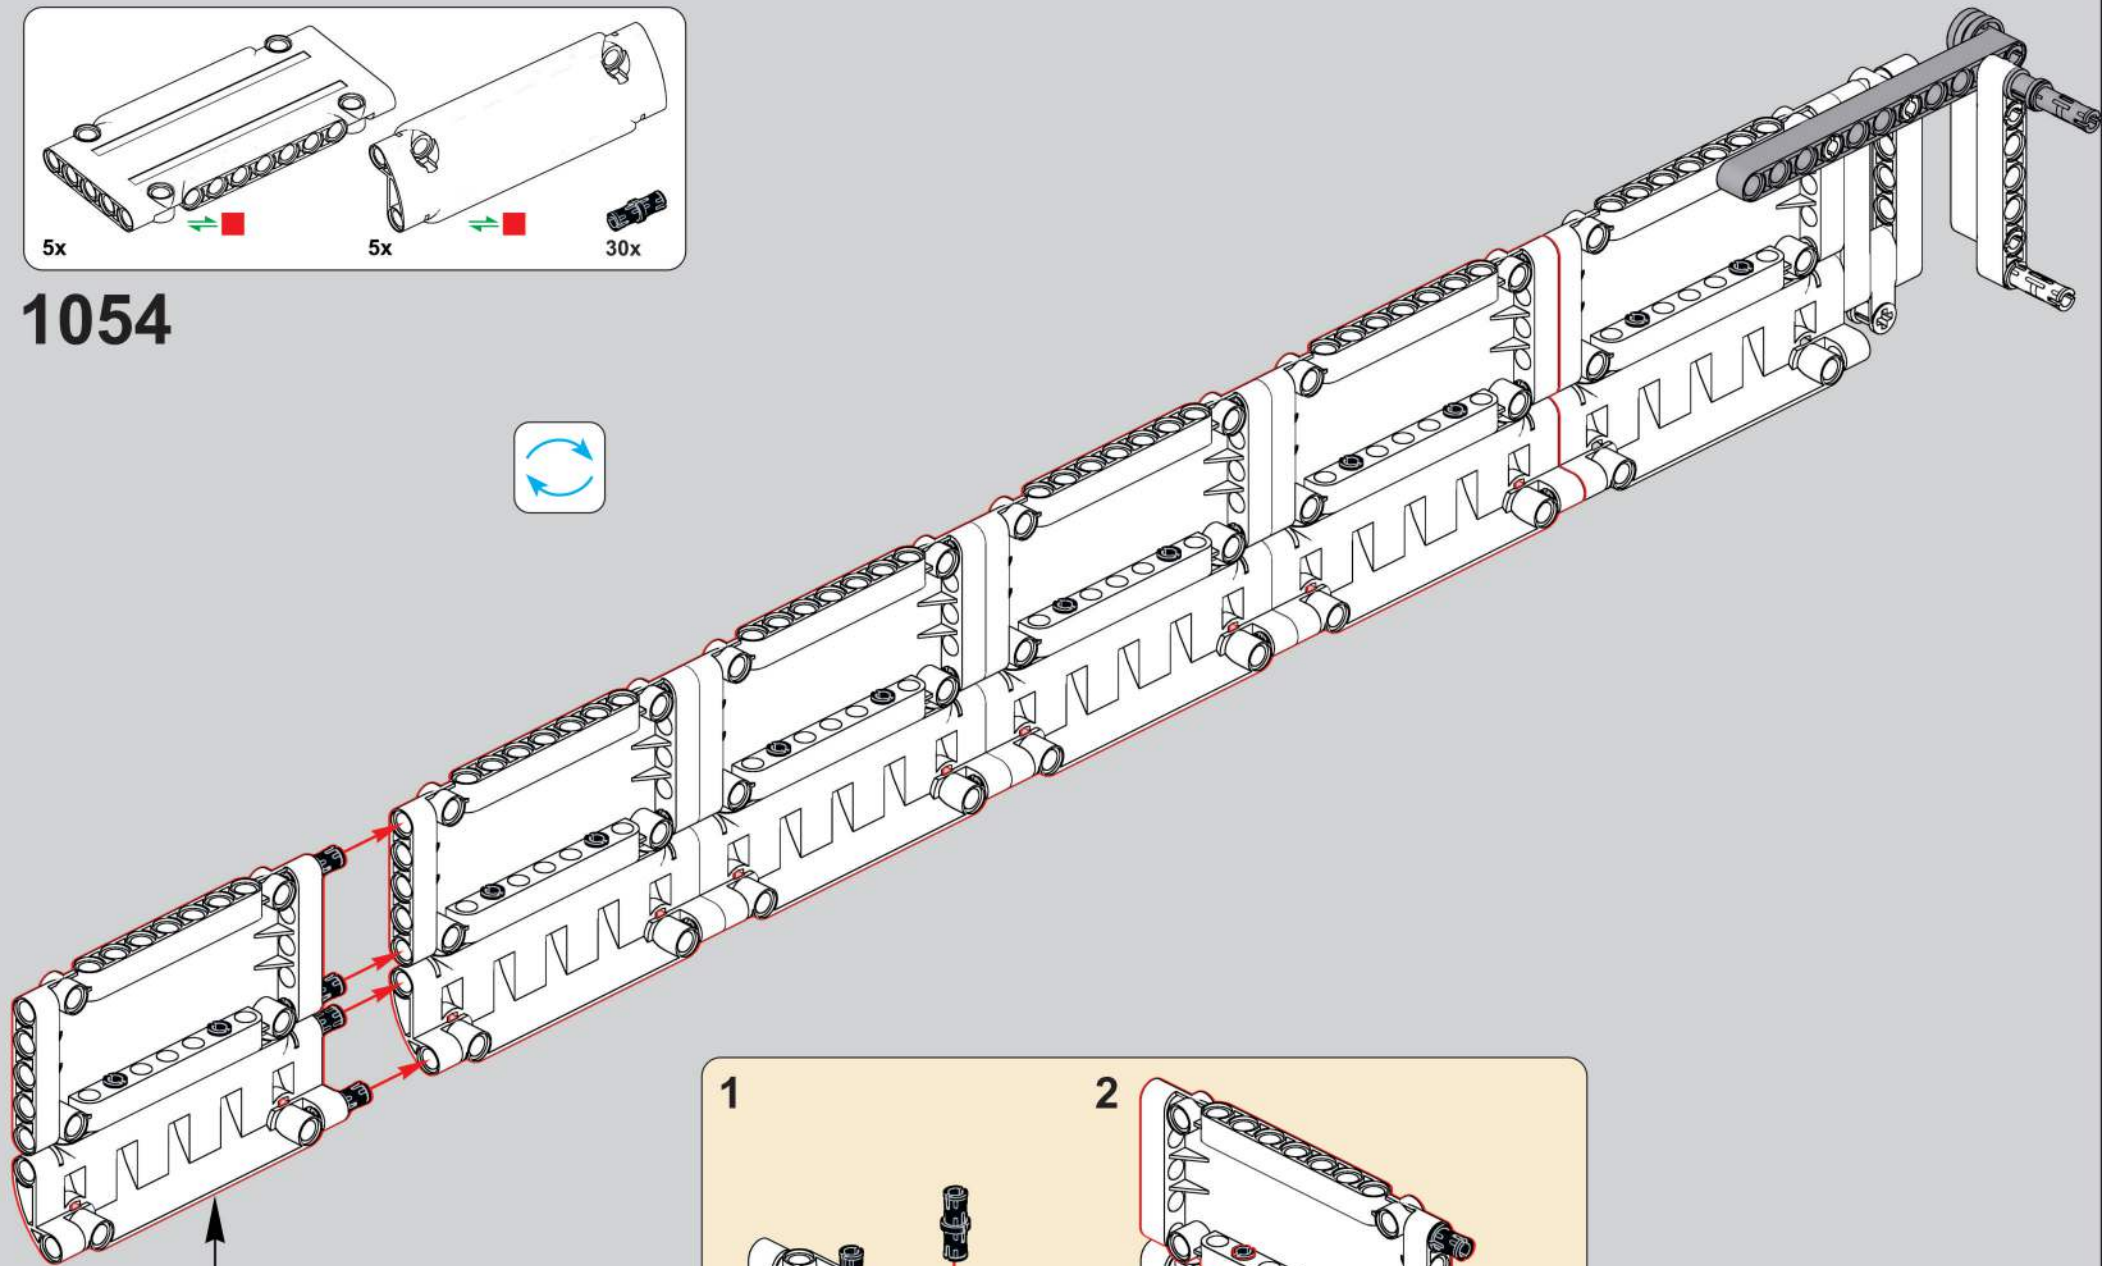

移动此操作杆(A轴),  
控制支撑臂伸缩。  
Move this lever (Axis B)  
to control the extension and  
retraction of the support arms.

1048

1049

1050

1051

1052

1053

1054