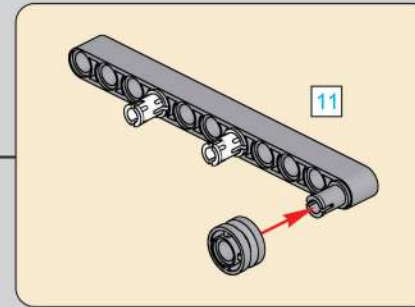

移动此操作杆(A轴),  
控制支撑臂伸缩。  
Move this lever (Axis B)  
to control the extension and  
retraction of the support arms.

1048

1049

1050

1051

1052

1053

1054