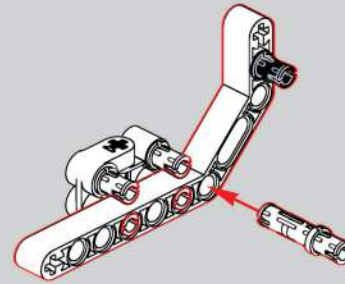

1172

1173

1174

1175

1176

1177

1178