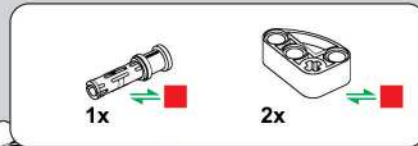

1034

1035

1036

1037

1038

1039