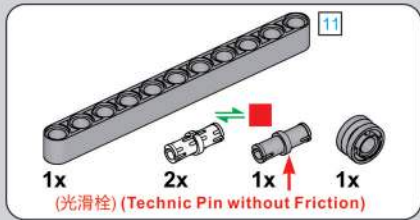

移动此操作杆(A轴),  
控制支撑臂伸缩。  
Move this lever (Axis B)  
to control the extension and  
retraction of the support arms.

1048

1049

1050

1051

1052

1053

1054