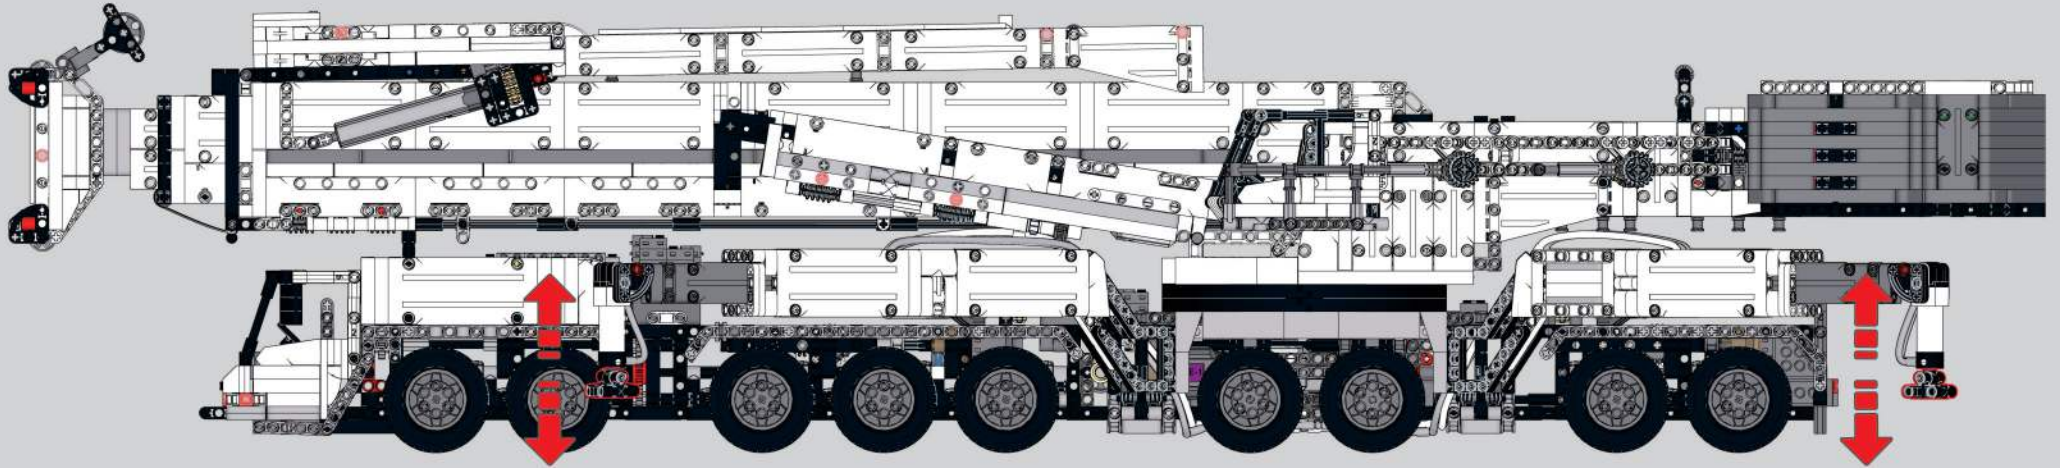

1566

移动此操作杆, 控制驻锄升起、下降
Move this lever to control the raising and lowering of the plow.