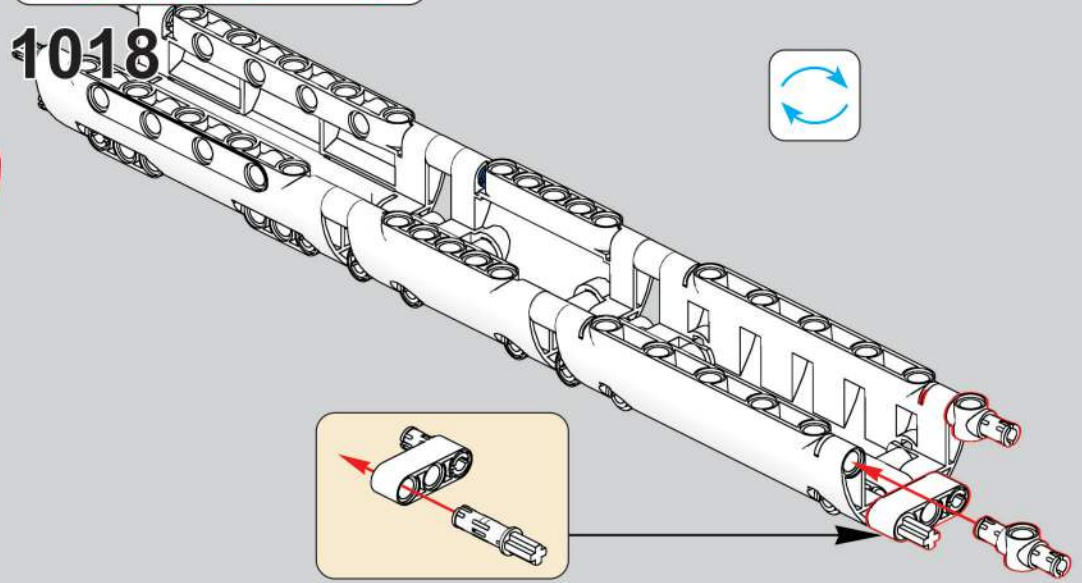

1017

1018

1019

1020

1021