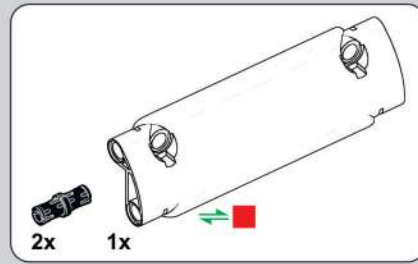

移动此操作杆(A轴),  
控制支撑臂伸缩。  
Move this lever (Axis B)  
to control the extension and  
retraction of the support arms.

1048

1049

1050

1051

1052

1053

1054