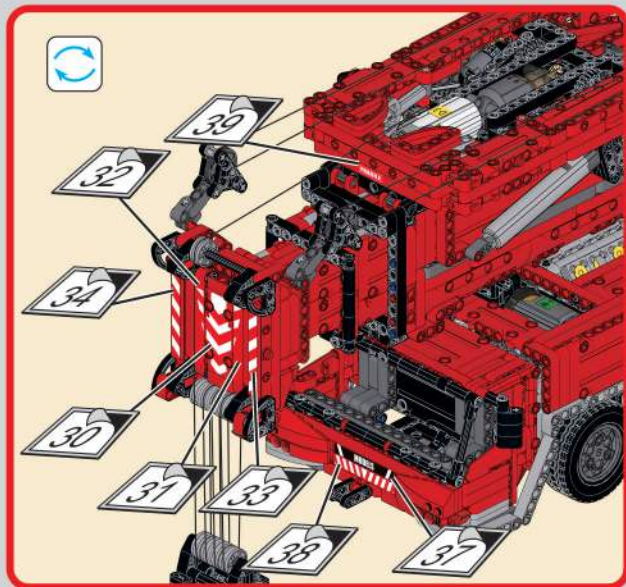

# 1575

15m

1576

移动此操作杆，控制大吊钩  
升起、下降  
Move this lever to control  
the lifting and lowering of  
the main hook.

1577

1578

1579

1580