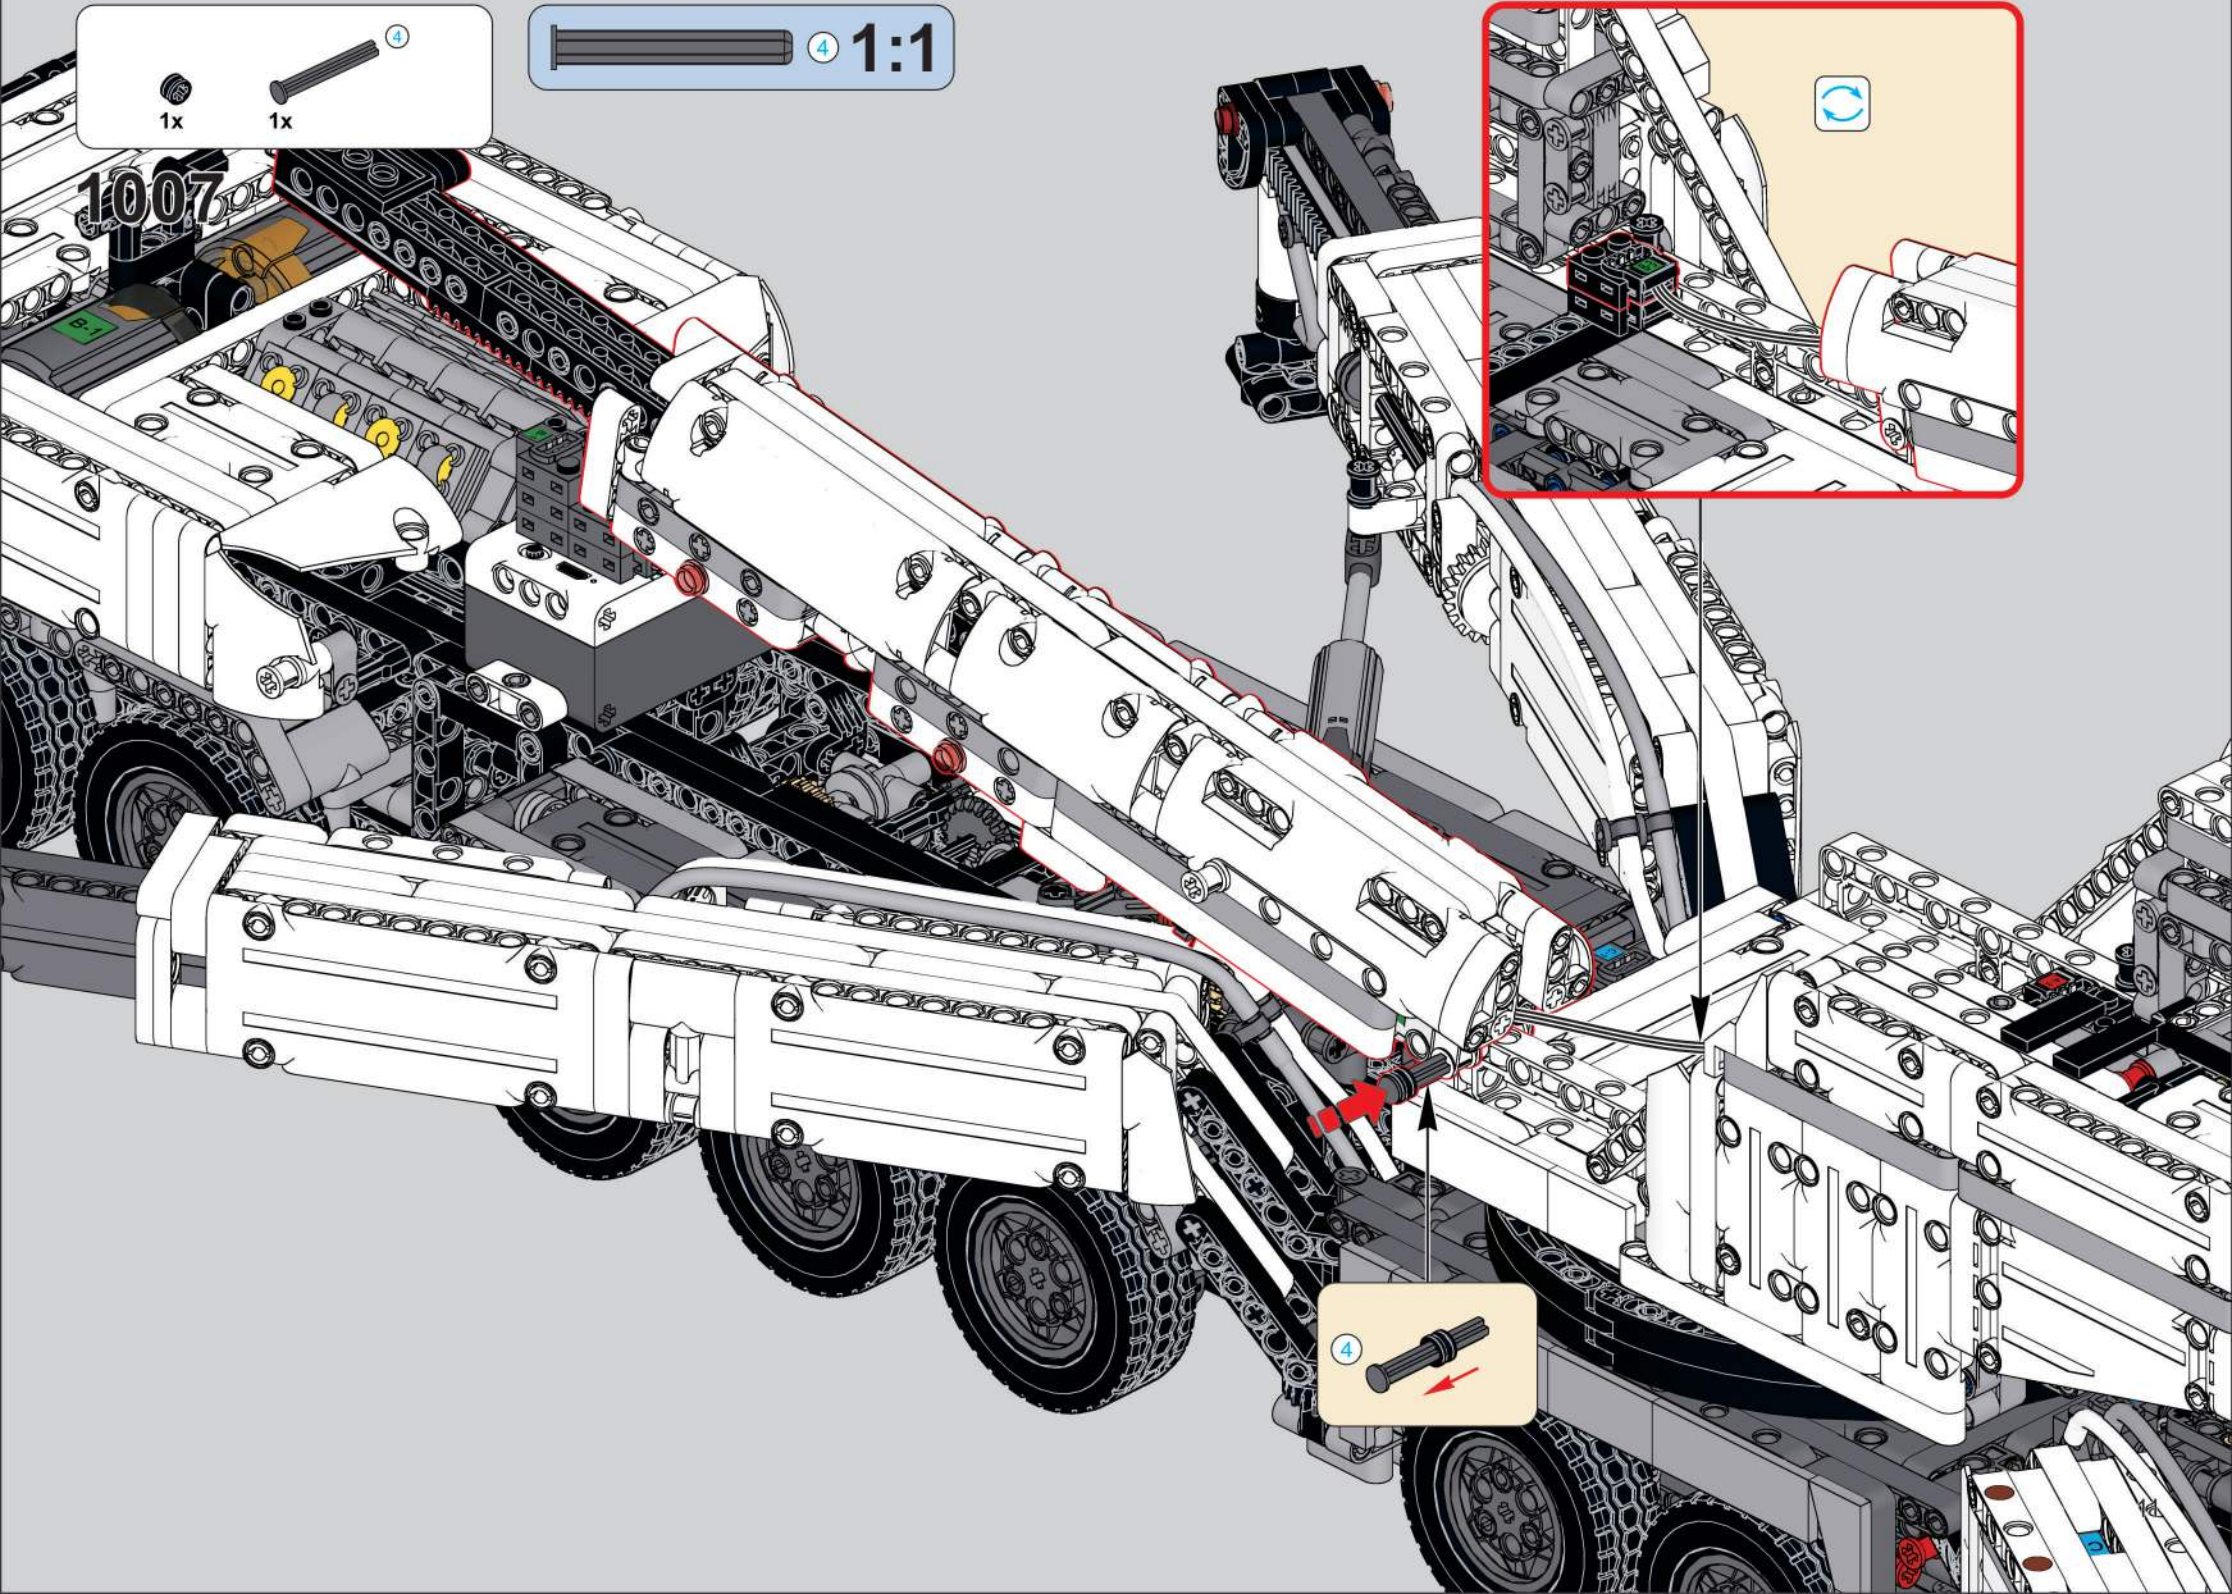

1x 1x 4

4 1:1

4