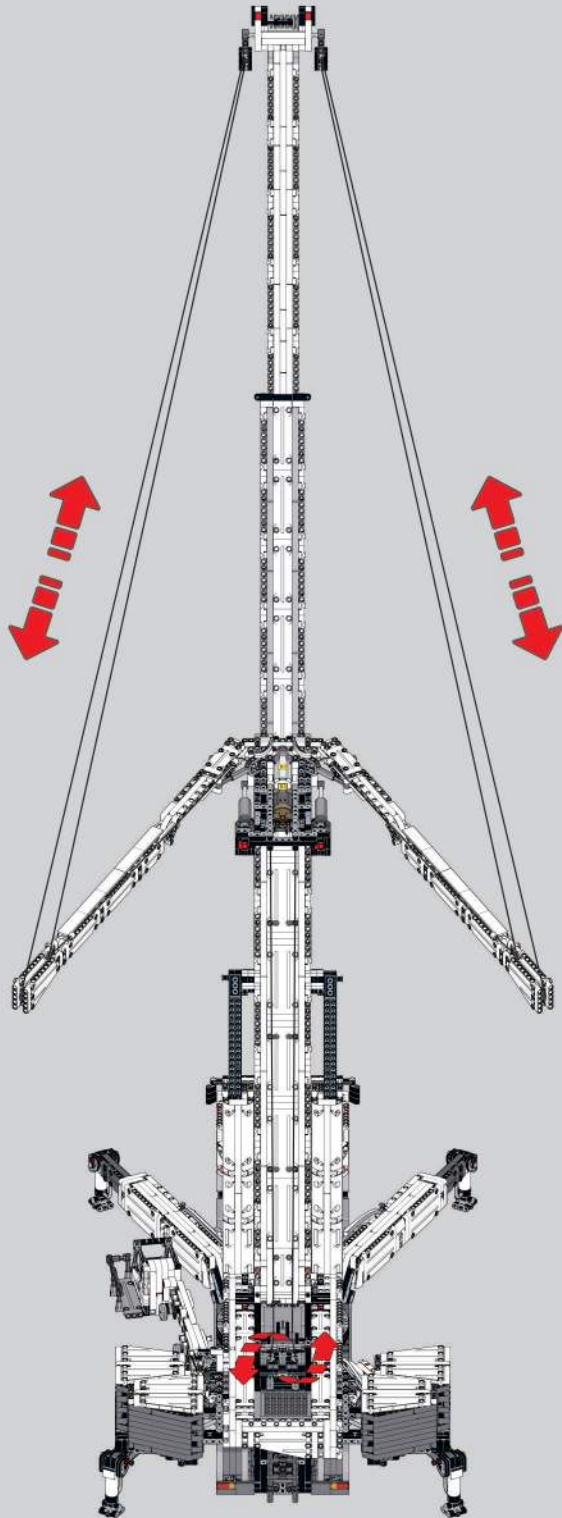

1574

移动此操作杆, 控制飞臂拉绳调节
Move this lever to control the adjustment of the jib rope.