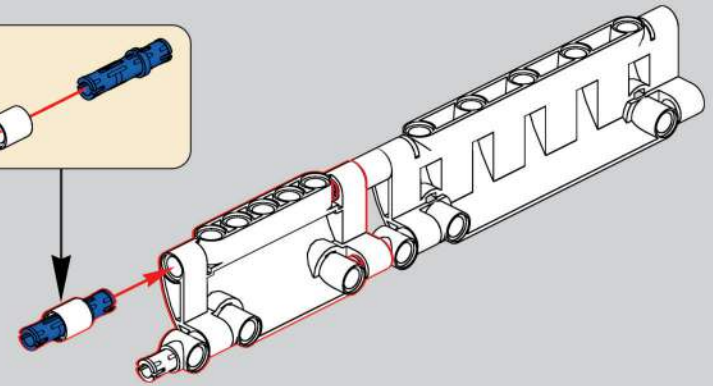

移动此操作杆(B轴),  
 控制支撑臂伸缩。  
 Move this lever (Axis B)  
 to control the extension and  
 retraction of the support arms.

1009

1010

1011

1012

2x