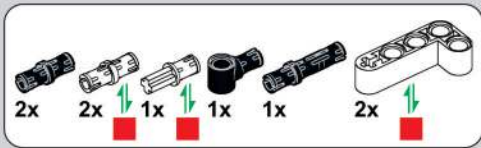

移动此操作杆(A轴),  
控制支撑臂伸缩。  
Move this lever (Axis B)  
to control the extension and  
retraction of the support arms.

1048

1049

1050

1051

1052

1053

1054