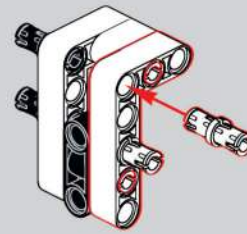

1185

1186

1187

1188

1189

1190