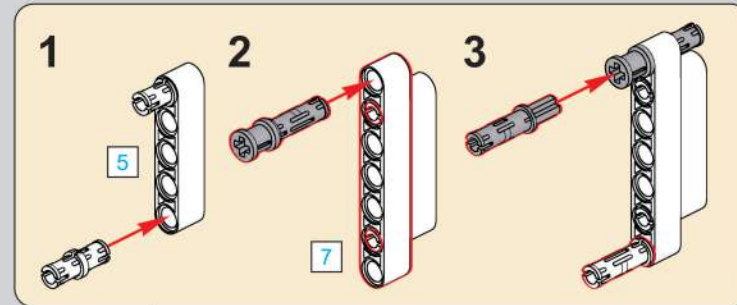

移动此操作杆(A轴),  
控制支撑臂伸缩。  
Move this lever (Axis B)  
to control the extension and  
retraction of the support arms.

1048

1049

1050

1051

1052

1053

1054