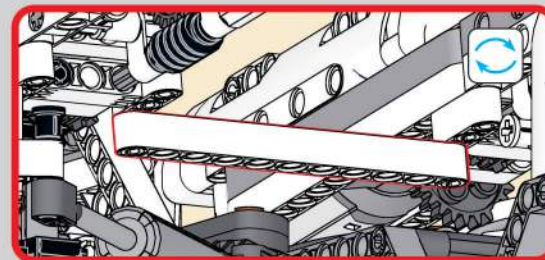

移动此操作杆(A轴),  
控制支撑臂伸缩。  
Move this lever (Axis B)  
to control the extension and  
retraction of the support arms.

1048

1049

1050

1051

1052

1053

1054