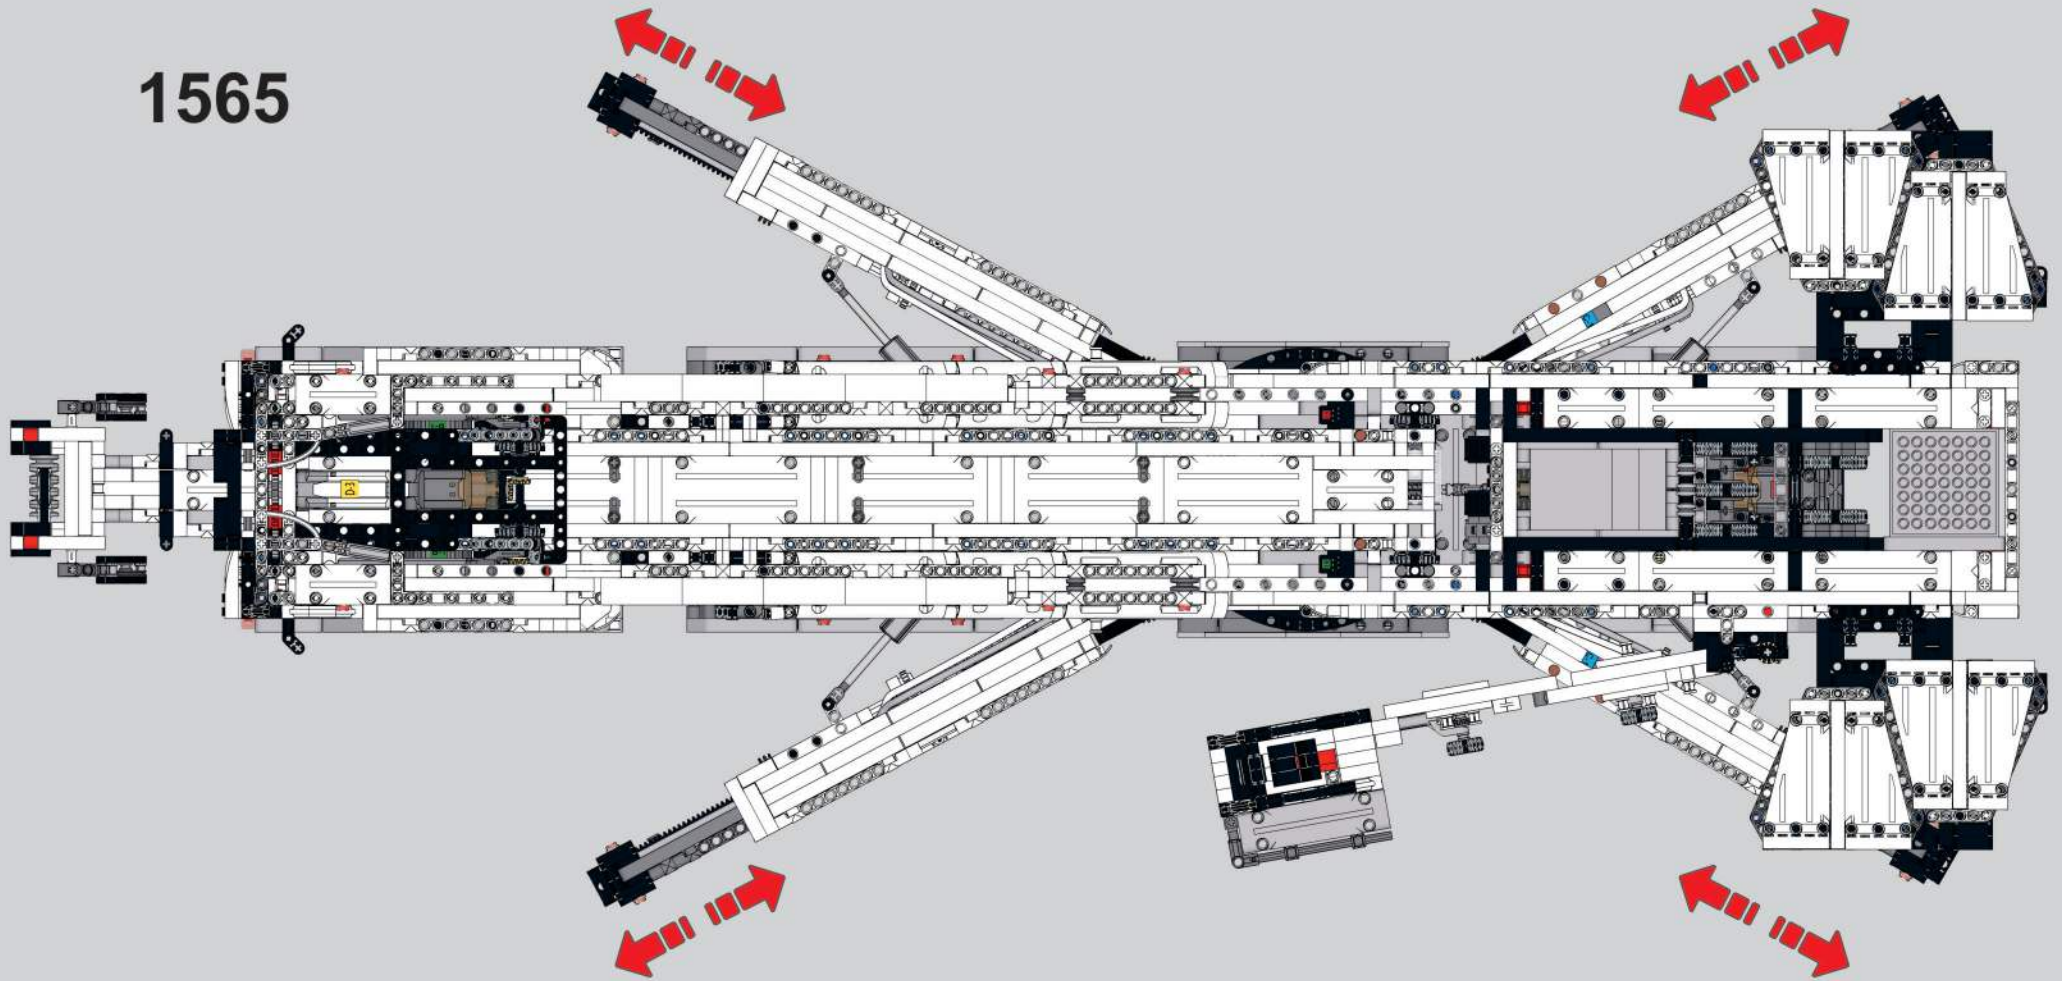

1564

移动此操作杆，控制支腿展开、停止、收回  
Move this lever to control the expansion, stopping, and retraction of the support legs.

1565

移动此操作杆，控制支腿伸出、缩回  
Move this lever to control the extension and retraction of the support legs.