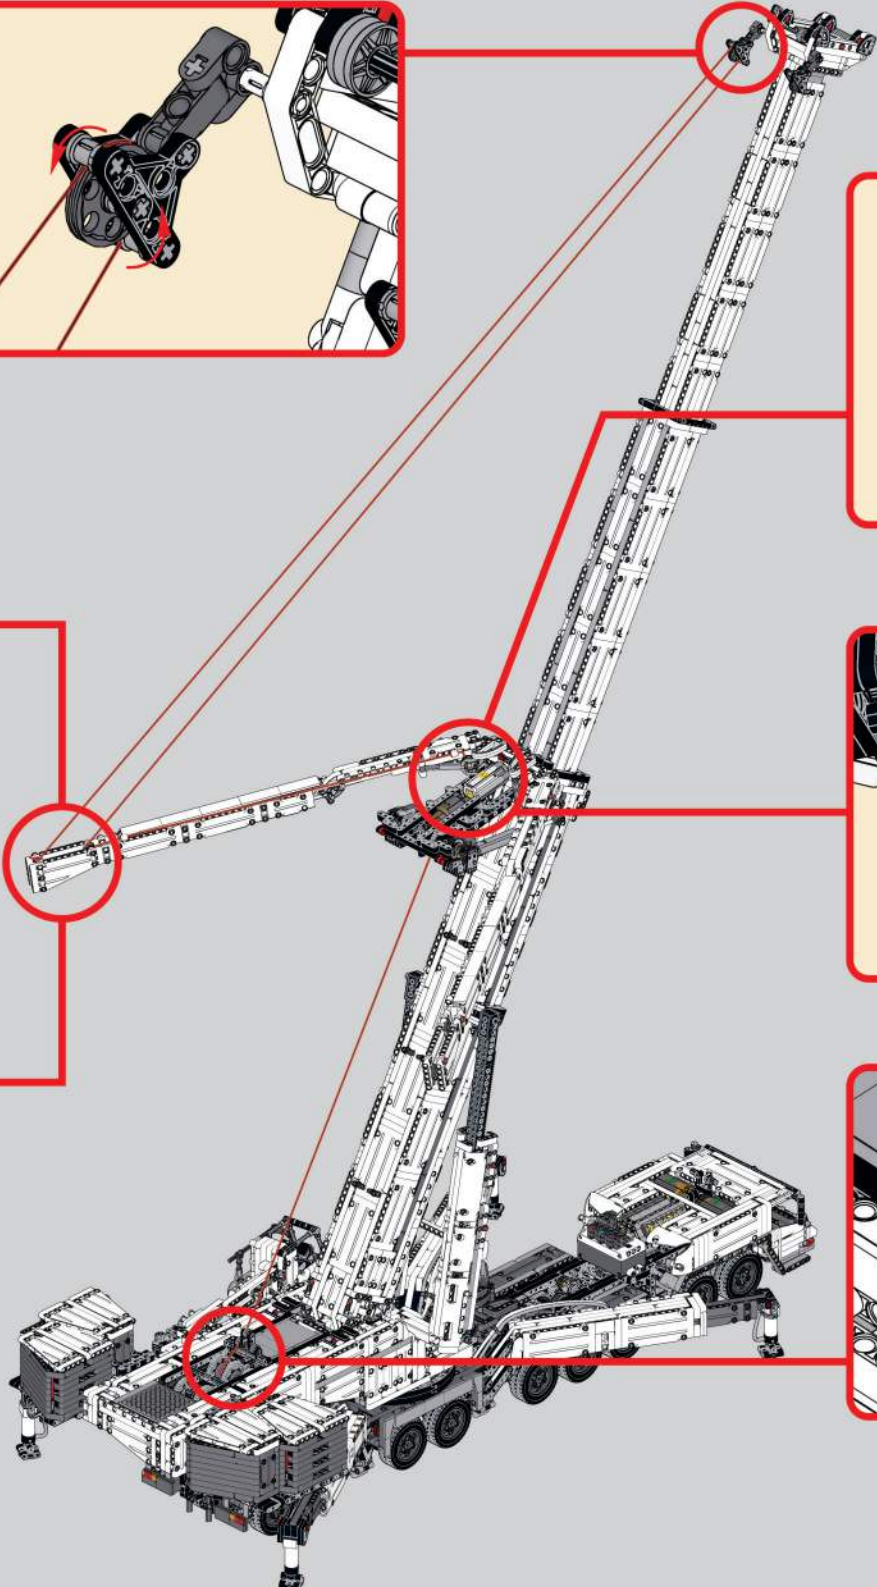

1570

移动此操作杆, 控制飞臂  
展开、收缩  
Move this lever to  
control the extension  
and retraction of the  
jib arm.

1571

移动此操作杆, 控制飞臂升起、下降  
Move this lever to control the raising and lowering of the jib arm.

1572

1573