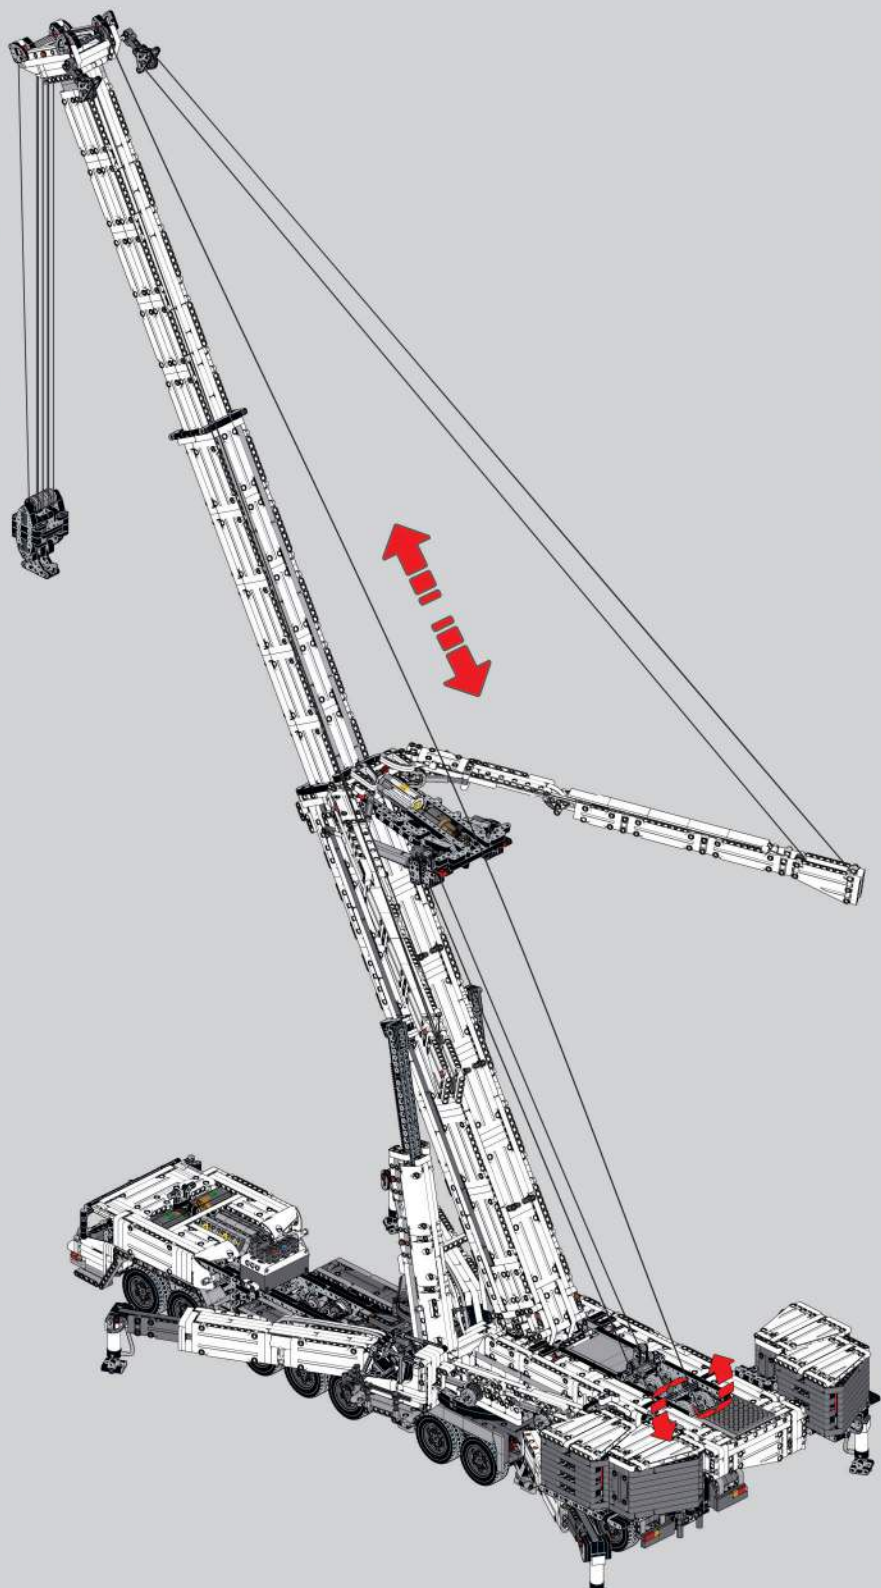

1576

移动此操作杆，控制大吊钩
升起、下降
Move this lever to control
the lifting and lowering of
the main hook.