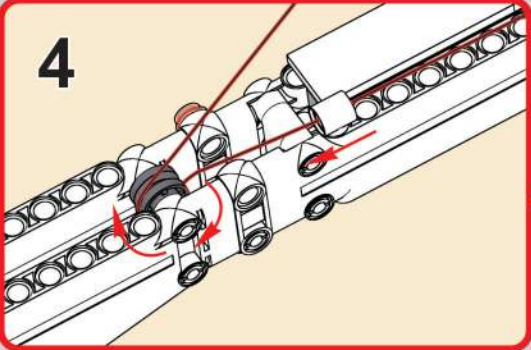

1570

移动此操作杆, 控制飞臂  
展开、收缩  
Move this lever to  
control the extension  
and retraction of the  
jib arm.

1571

移动此操作杆, 控制飞臂升起、下降  
Move this lever to control the raising and lowering of the jib arm.

1572

1573