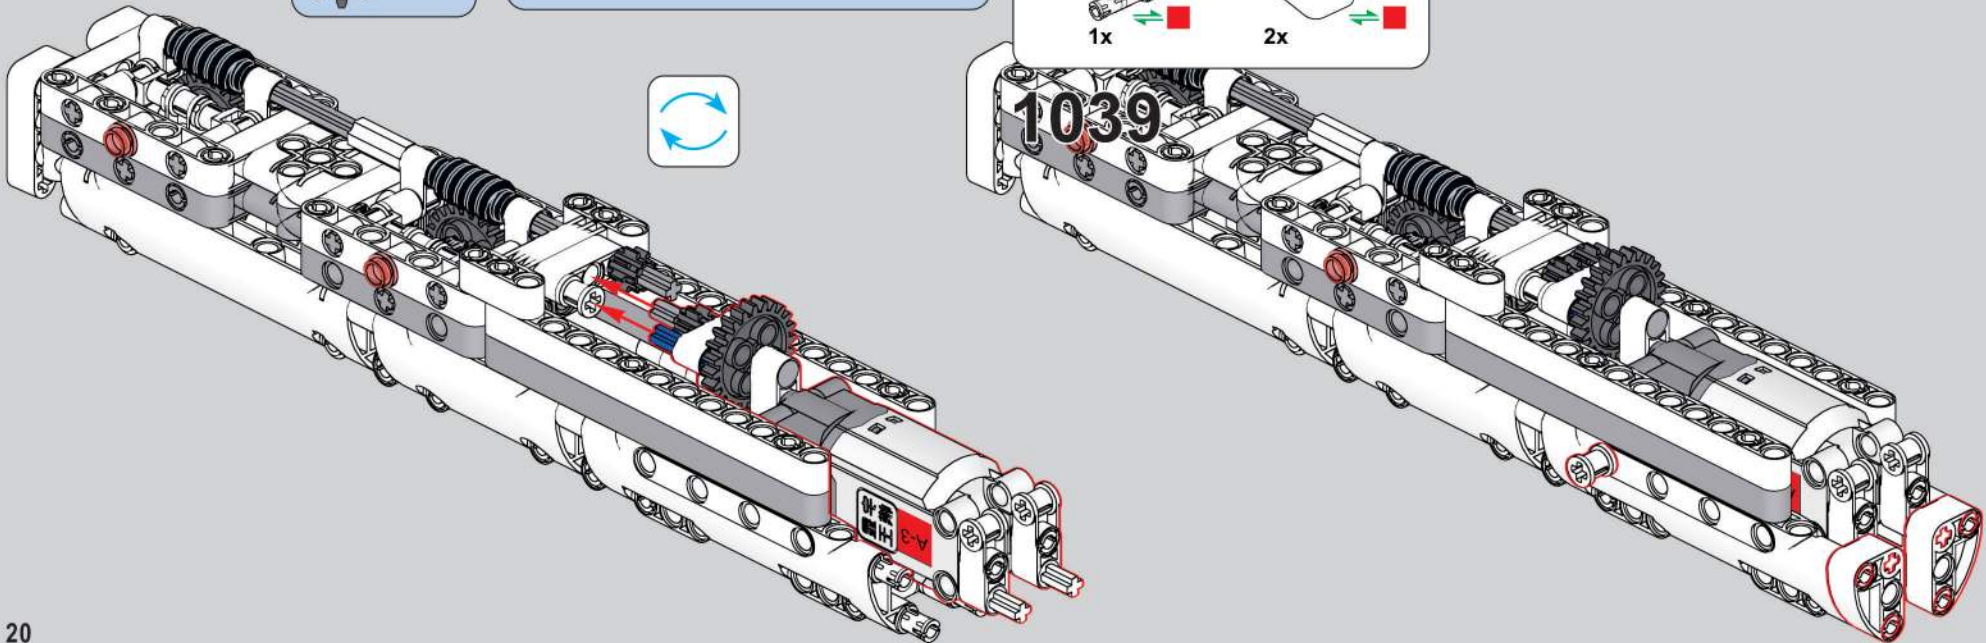

1034

1035

1036

1037

1038

1039