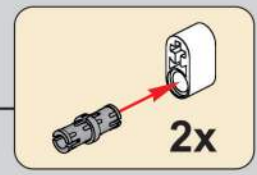

1017

1018

1019

1020

1021