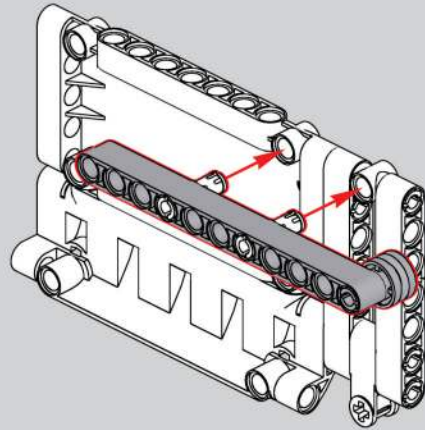

移动此操作杆(A轴),  
控制支撑臂伸缩。  
Move this lever (Axis B)  
to control the extension and  
retraction of the support arms.

1048

1049

1050

1051

1052

1053

1054