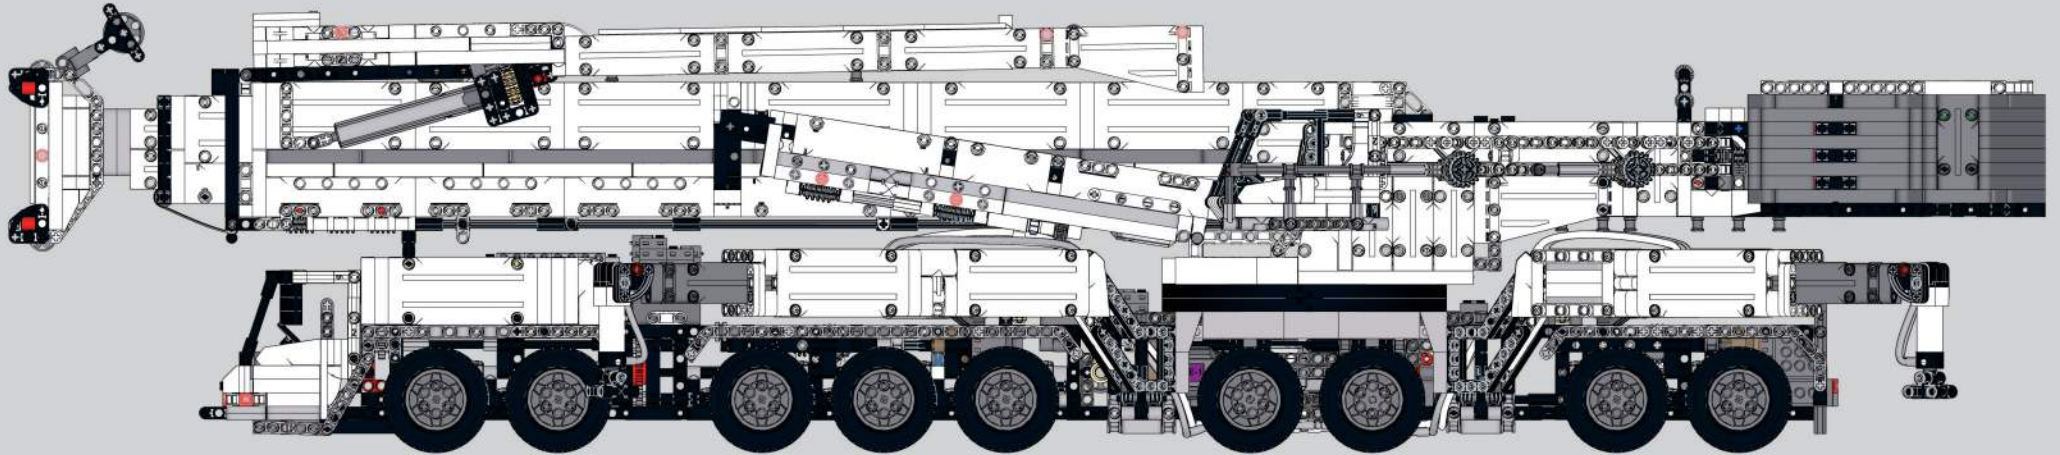

1562

移动此操作杆，控制前进后退
Move this lever to control forward
and backward movements.