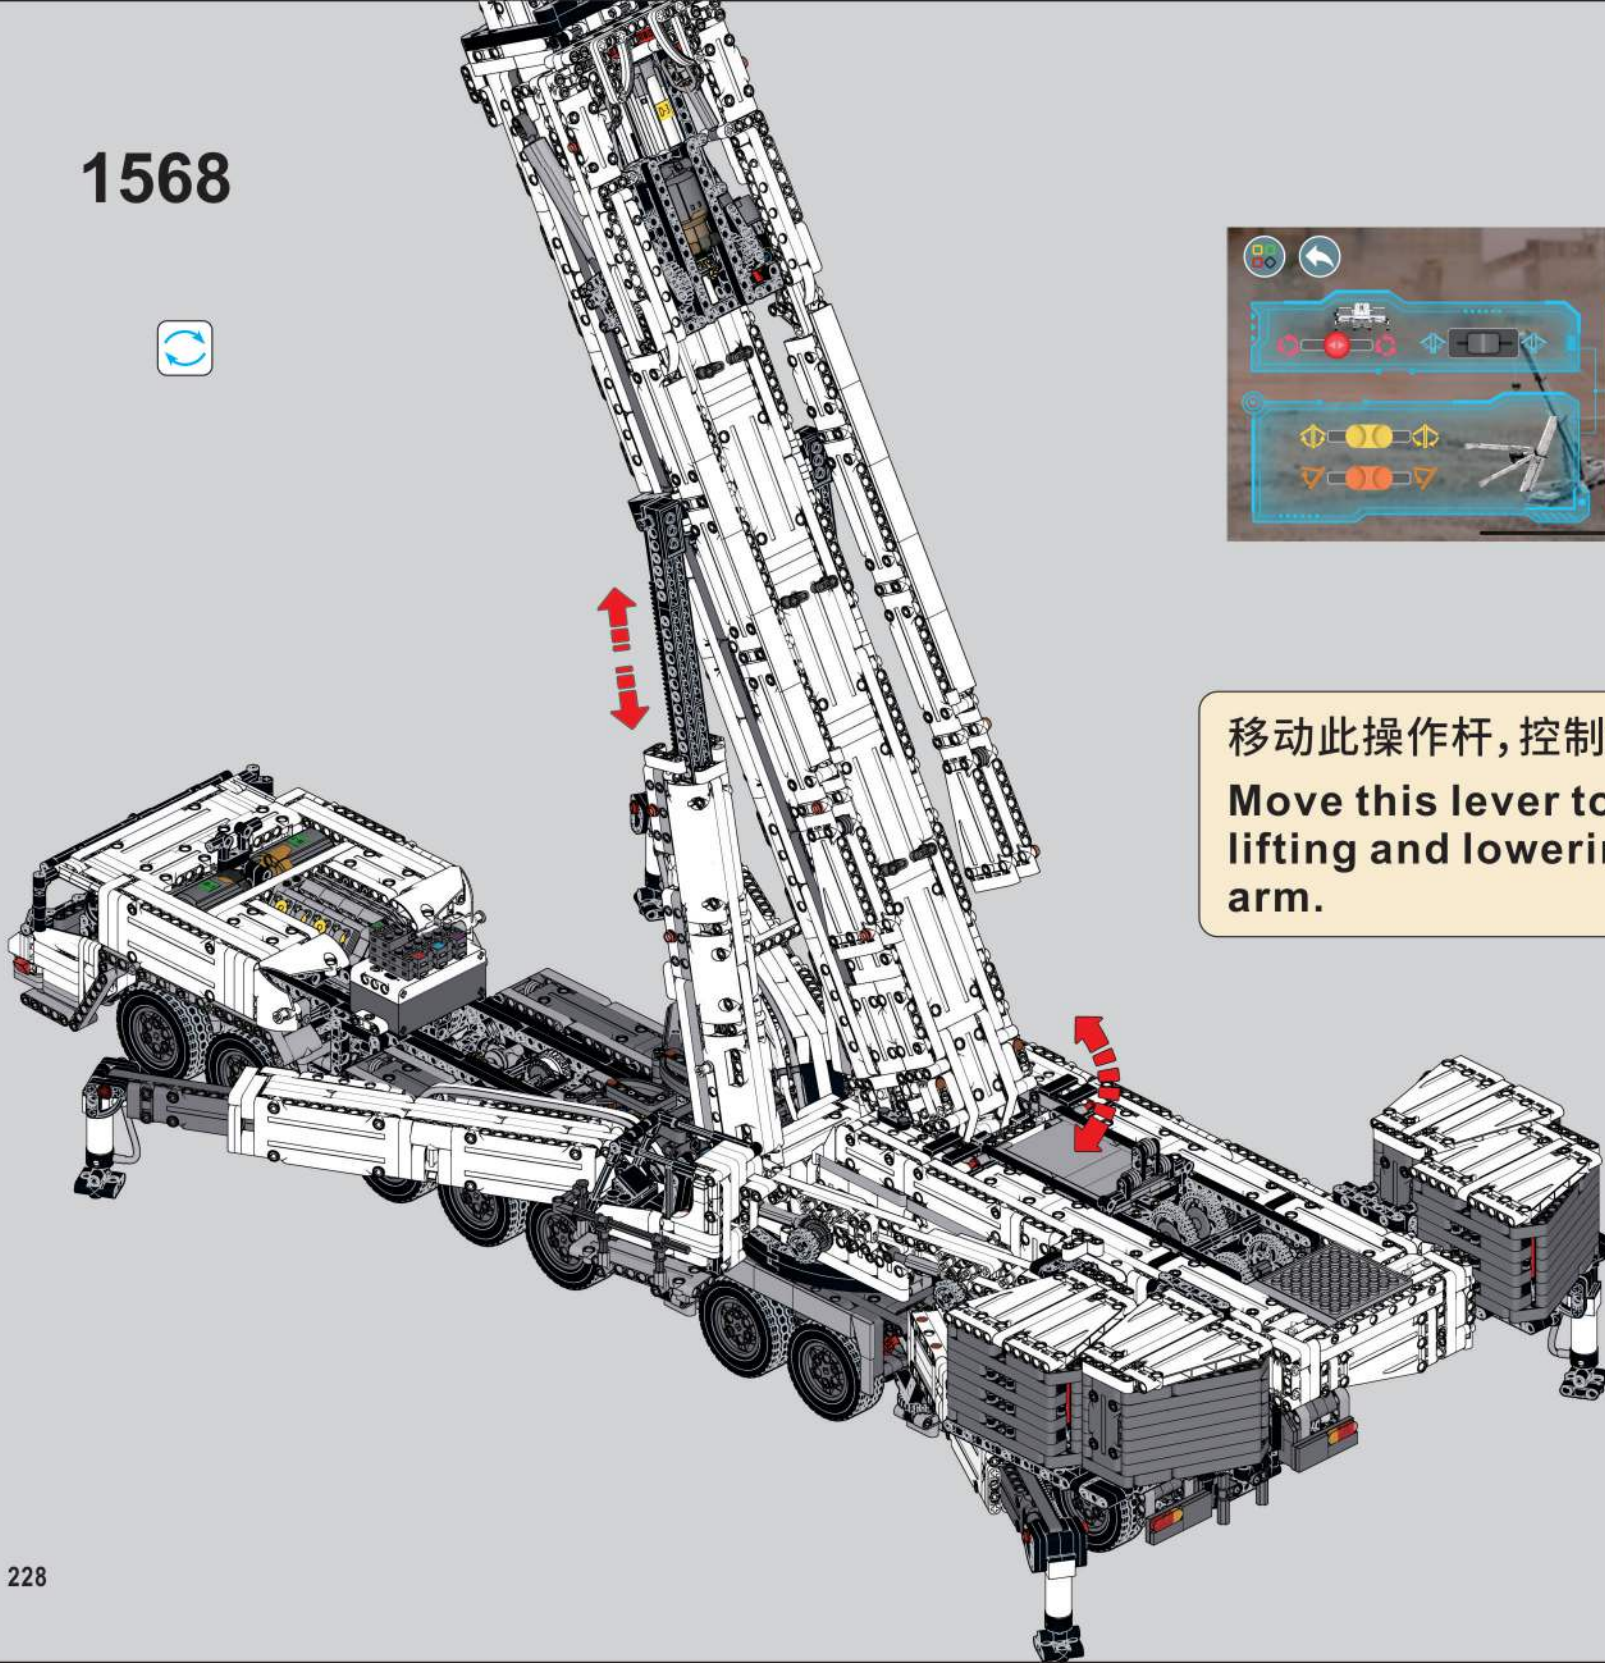

1568

移动此操作杆，控制大臂抬起、放下
Move this lever to control the lifting and lowering of the main arm.