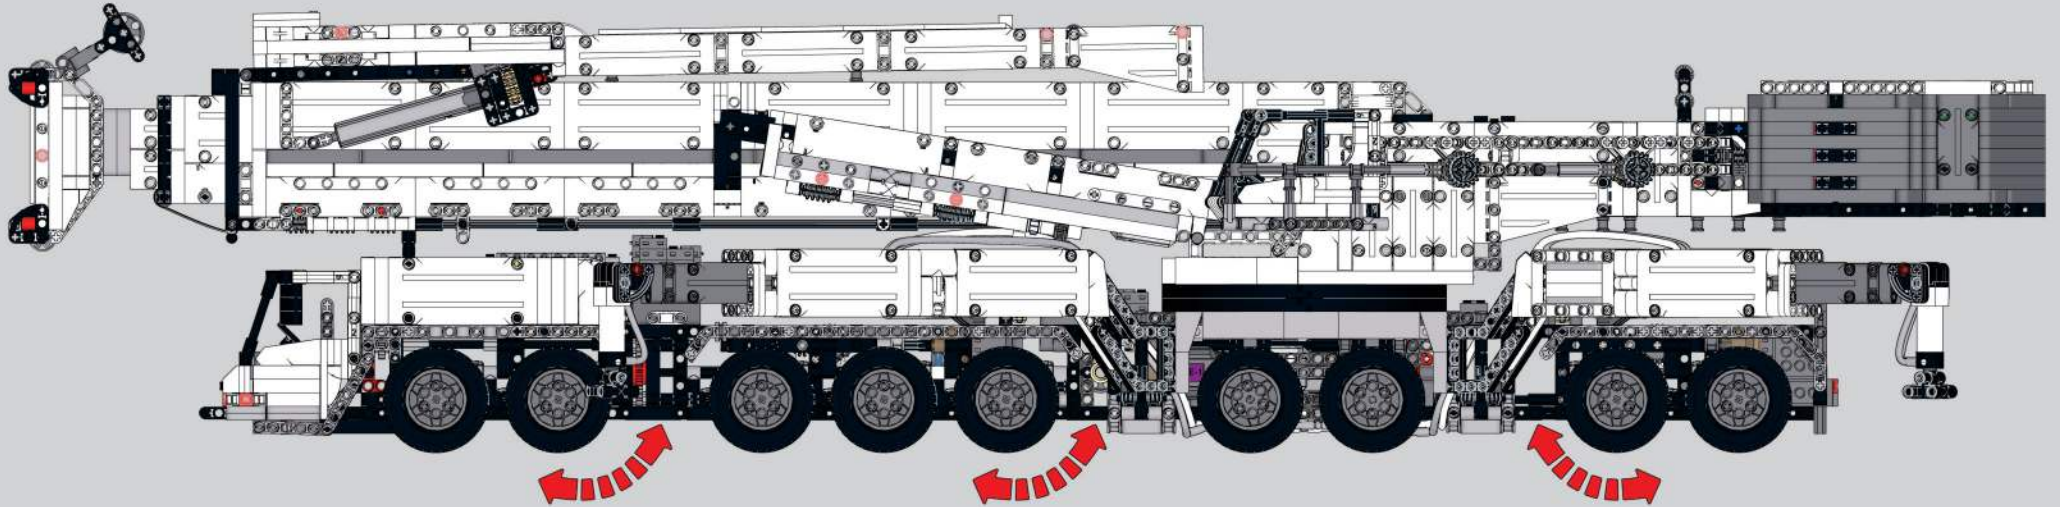

# 1561

操作界面介绍  
Introduction to the operation interface

1562

移动此操作杆，控制前进后退  
Move this lever to control forward  
and backward movements.

1563

移动此操作杆, 控制左右转弯  
Move this lever to control left and right turns.