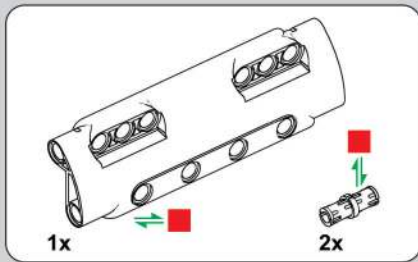

移动此操作杆(B轴),  
 控制支撑臂伸缩。  
 Move this lever (Axis B)  
 to control the extension and  
 retraction of the support arms.

1009

1010

1011

1012

2x