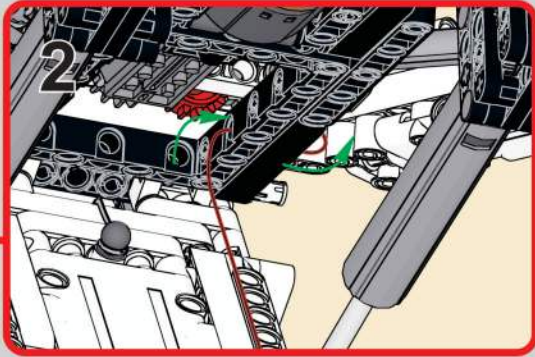

1570

移动此操作杆, 控制飞臂  
展开、收缩  
Move this lever to  
control the extension  
and retraction of the  
jib arm.

1571

移动此操作杆, 控制飞臂升起、下降  
Move this lever to control the raising and lowering of the jib arm.

1572

1573