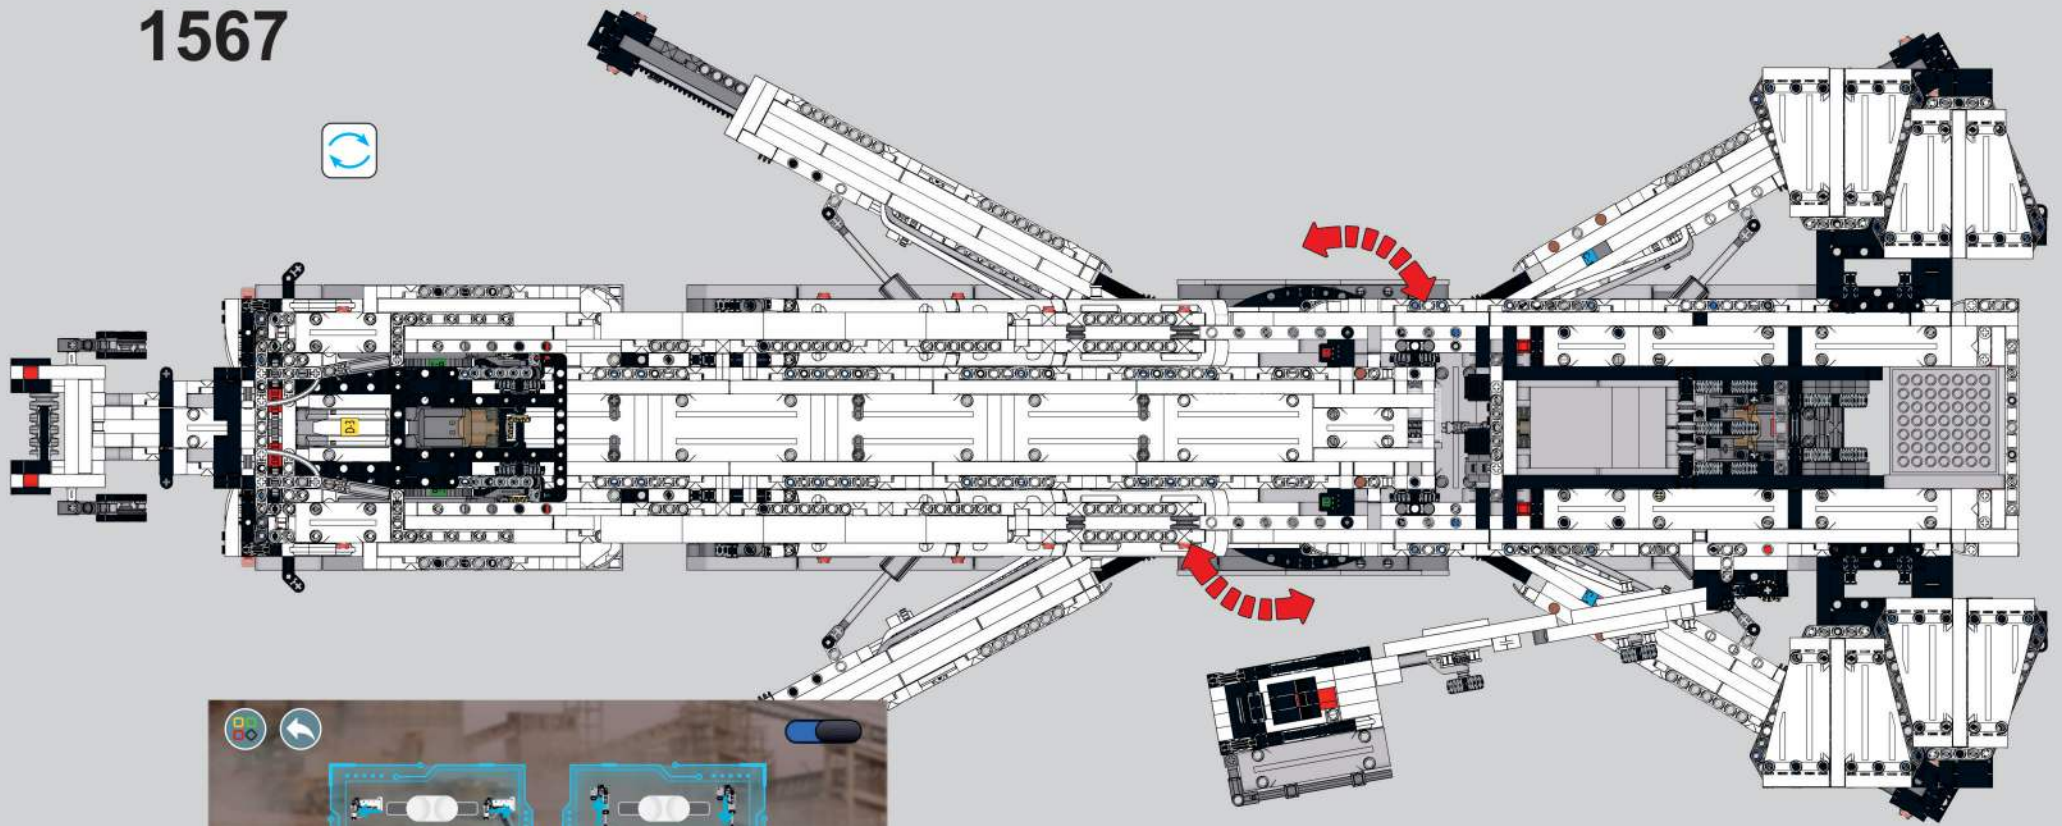

1567

切换操作界面, 移动此操作杆, 控制操作台旋转
Switch the operating interface, move this lever to control the rotation of the operating platform.