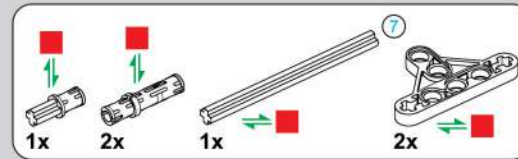

1185

1186

1187

1188

1189

1190