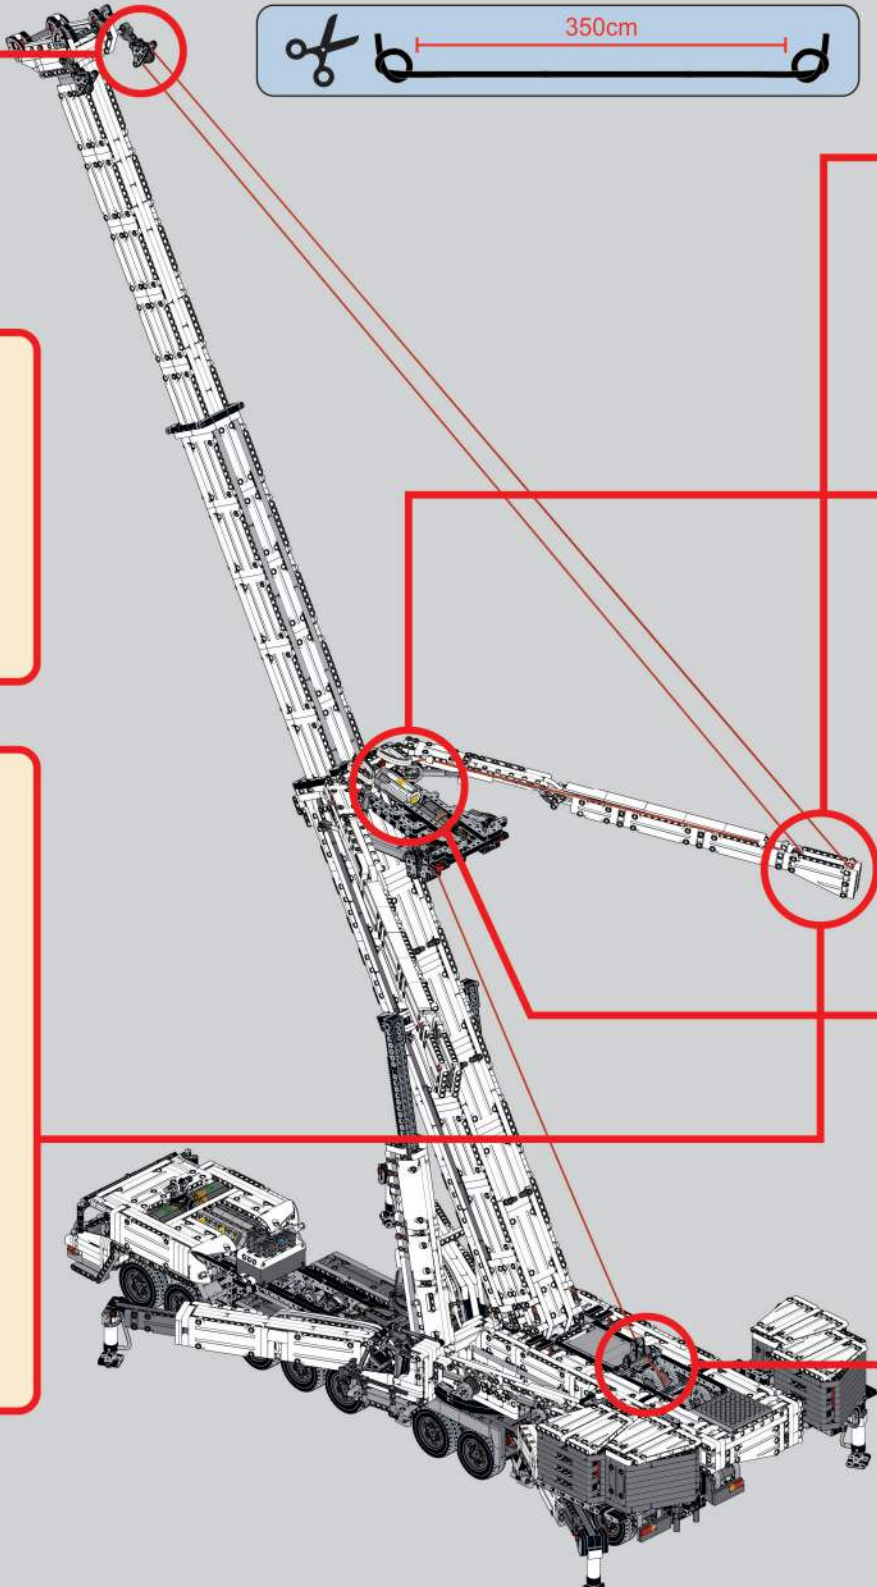

1570

移动此操作杆, 控制飞臂  
展开、收缩  
Move this lever to  
control the extension  
and retraction of the  
jib arm.

1571

移动此操作杆, 控制飞臂升起、下降  
Move this lever to control the raising and lowering of the jib arm.

1572

1573