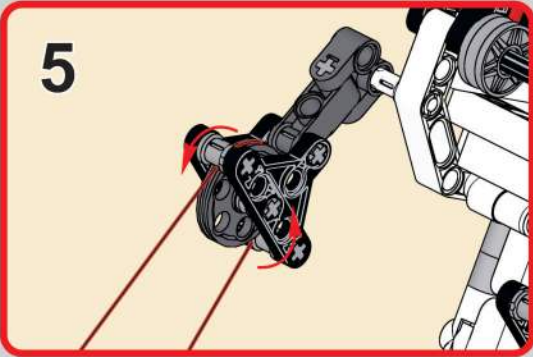

1570

移动此操作杆, 控制飞臂  
展开、收缩  
Move this lever to  
control the extension  
and retraction of the  
jib arm.

1571

移动此操作杆, 控制飞臂升起、下降  
Move this lever to control the raising and lowering of the jib arm.

1572

1573