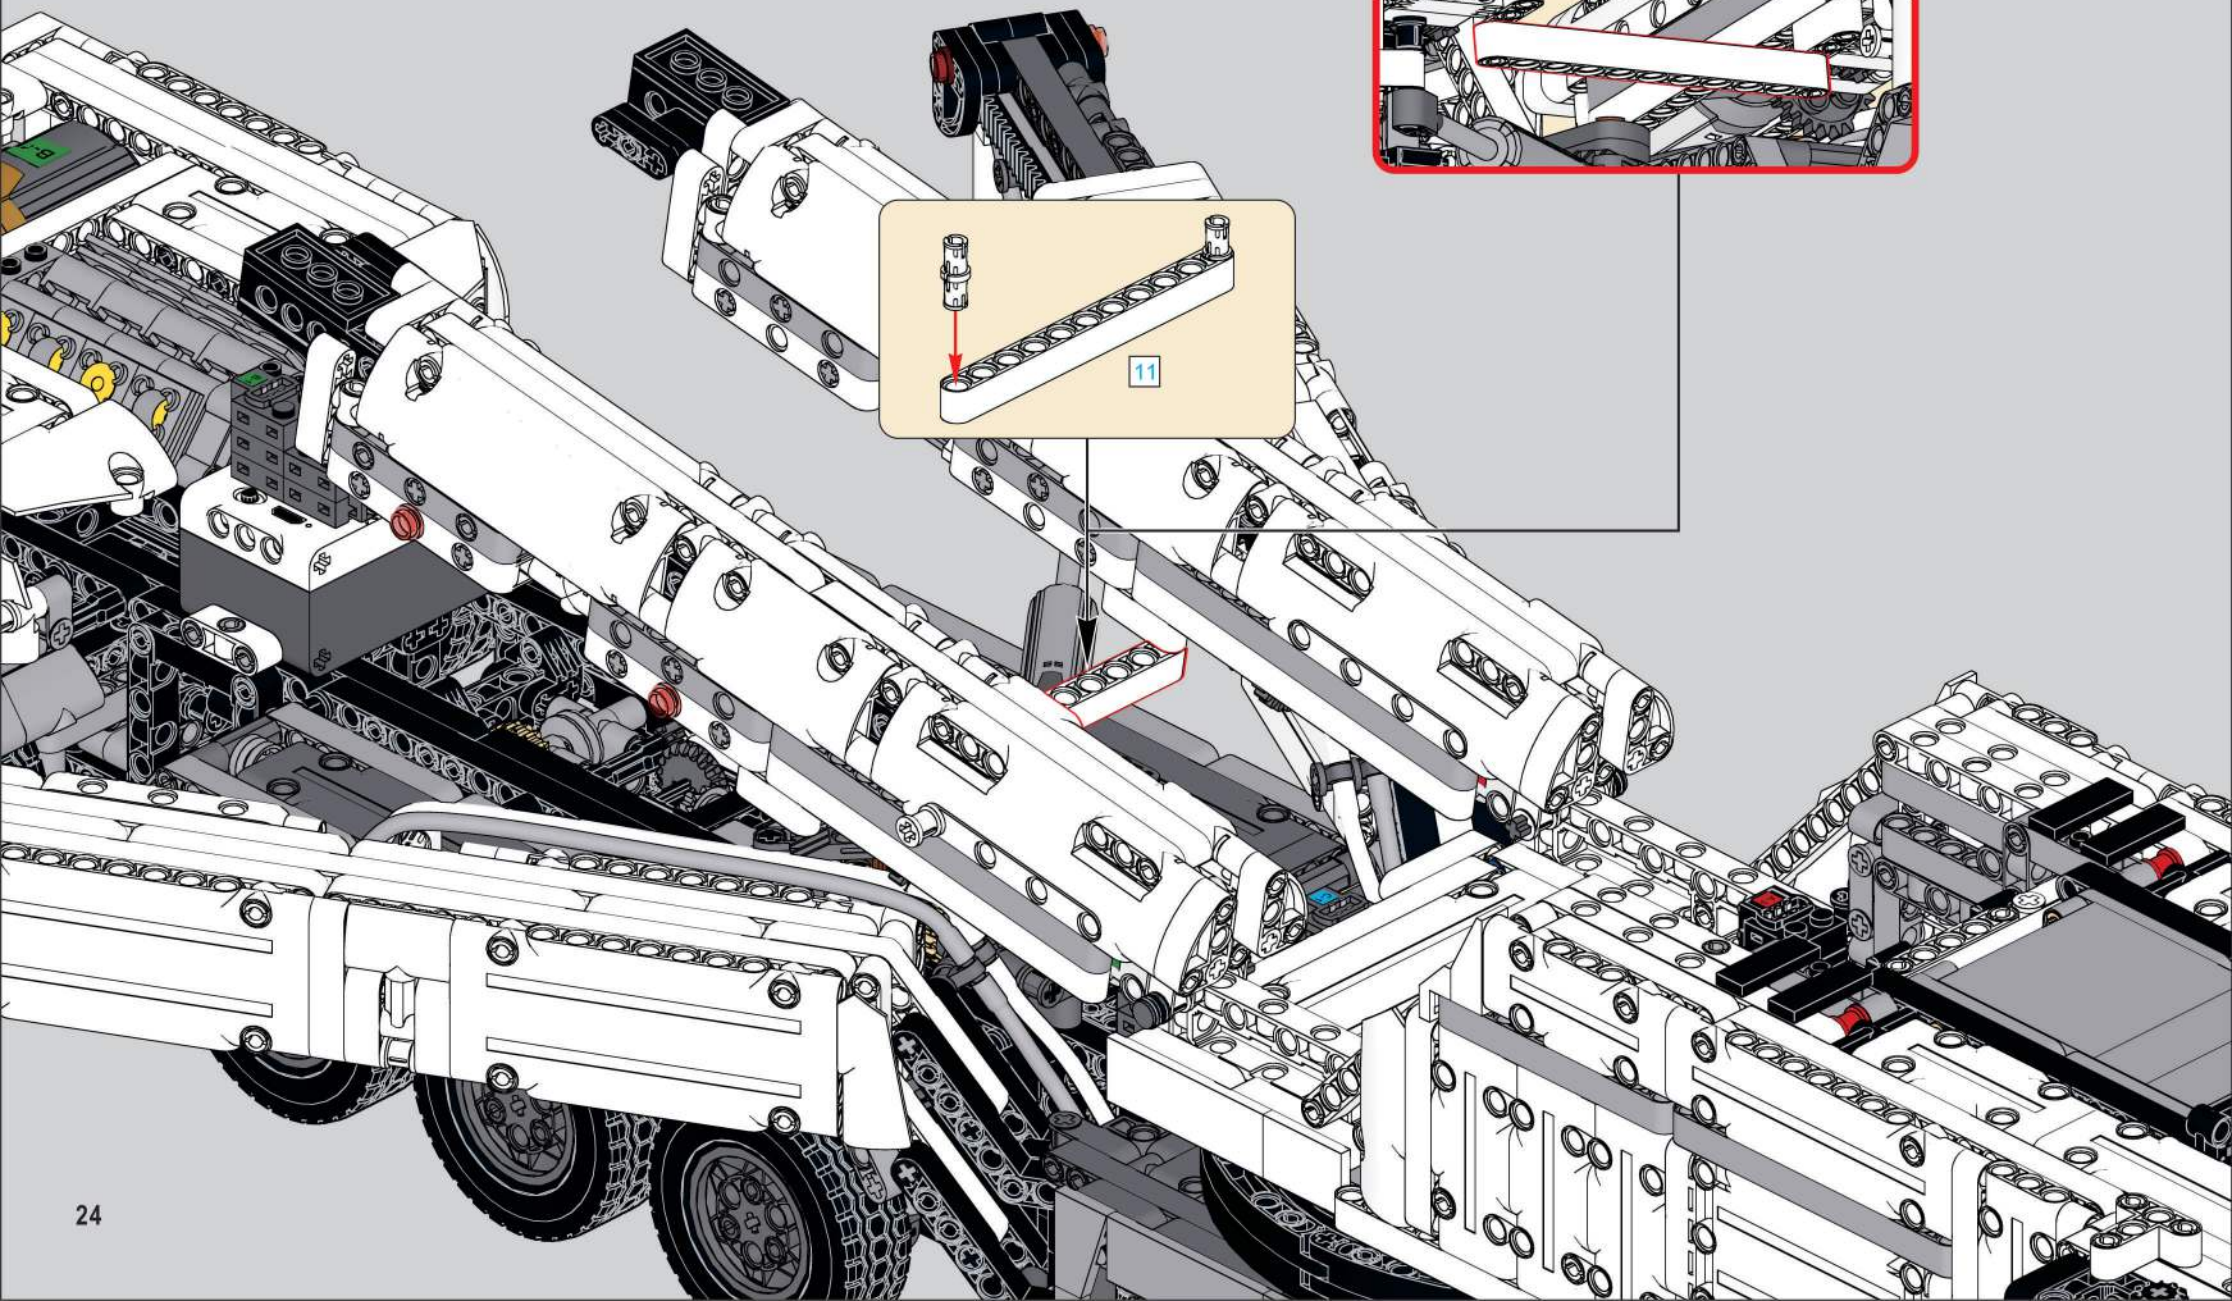

移动此操作杆(A轴),  
控制支撑臂伸缩。  
Move this lever (Axis B)  
to control the extension and  
retraction of the support arms.

1048

1049

1050

1051

1052

1053

1054