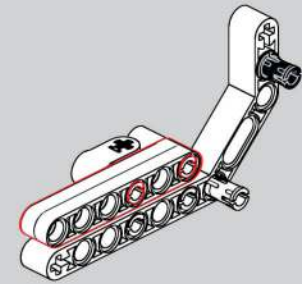

1172

1173

1174

1175

1176

1177

1178