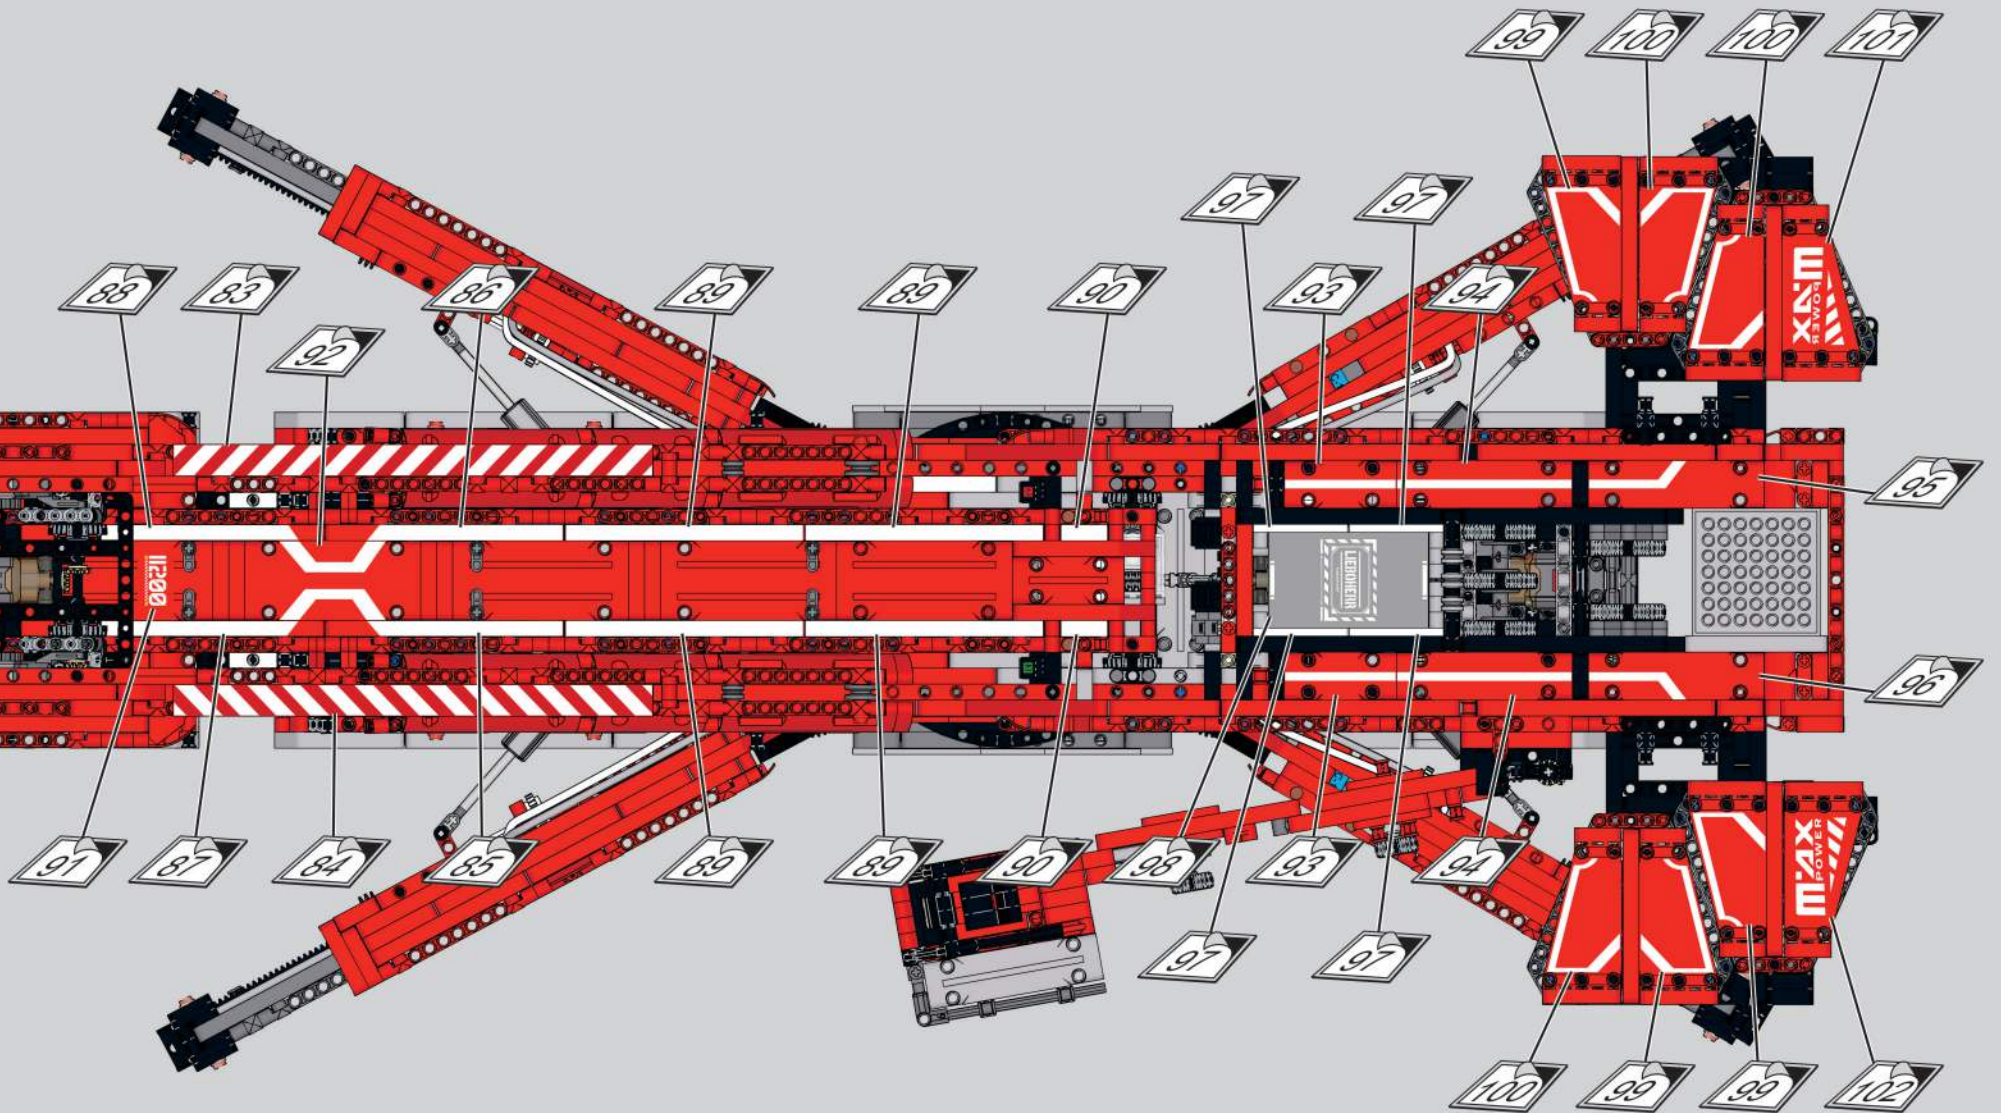

# 1575

15m

1576

移动此操作杆，控制大吊钩  
升起、下降  
Move this lever to control  
the lifting and lowering of  
the main hook.

1577

1578

1579

1580