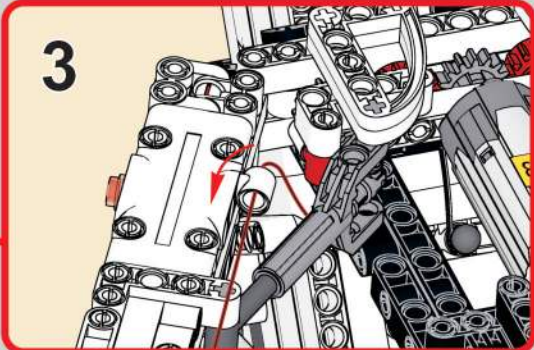

1570

移动此操作杆, 控制飞臂  
展开、收缩  
Move this lever to  
control the extension  
and retraction of the  
jib arm.

1571

移动此操作杆, 控制飞臂升起、下降  
Move this lever to control the raising and lowering of the jib arm.

1572

1573