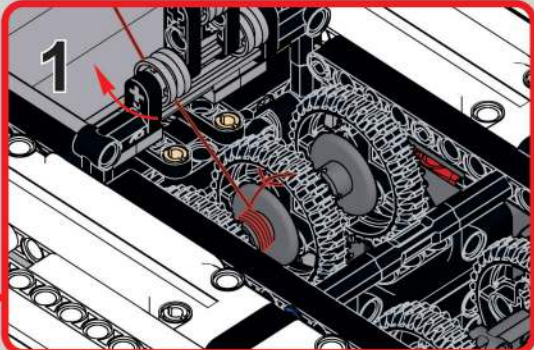

1570

移动此操作杆, 控制飞臂  
展开、收缩  
Move this lever to  
control the extension  
and retraction of the  
jib arm.

1571

移动此操作杆, 控制飞臂升起、下降  
Move this lever to control the raising and lowering of the jib arm.

1572

1573