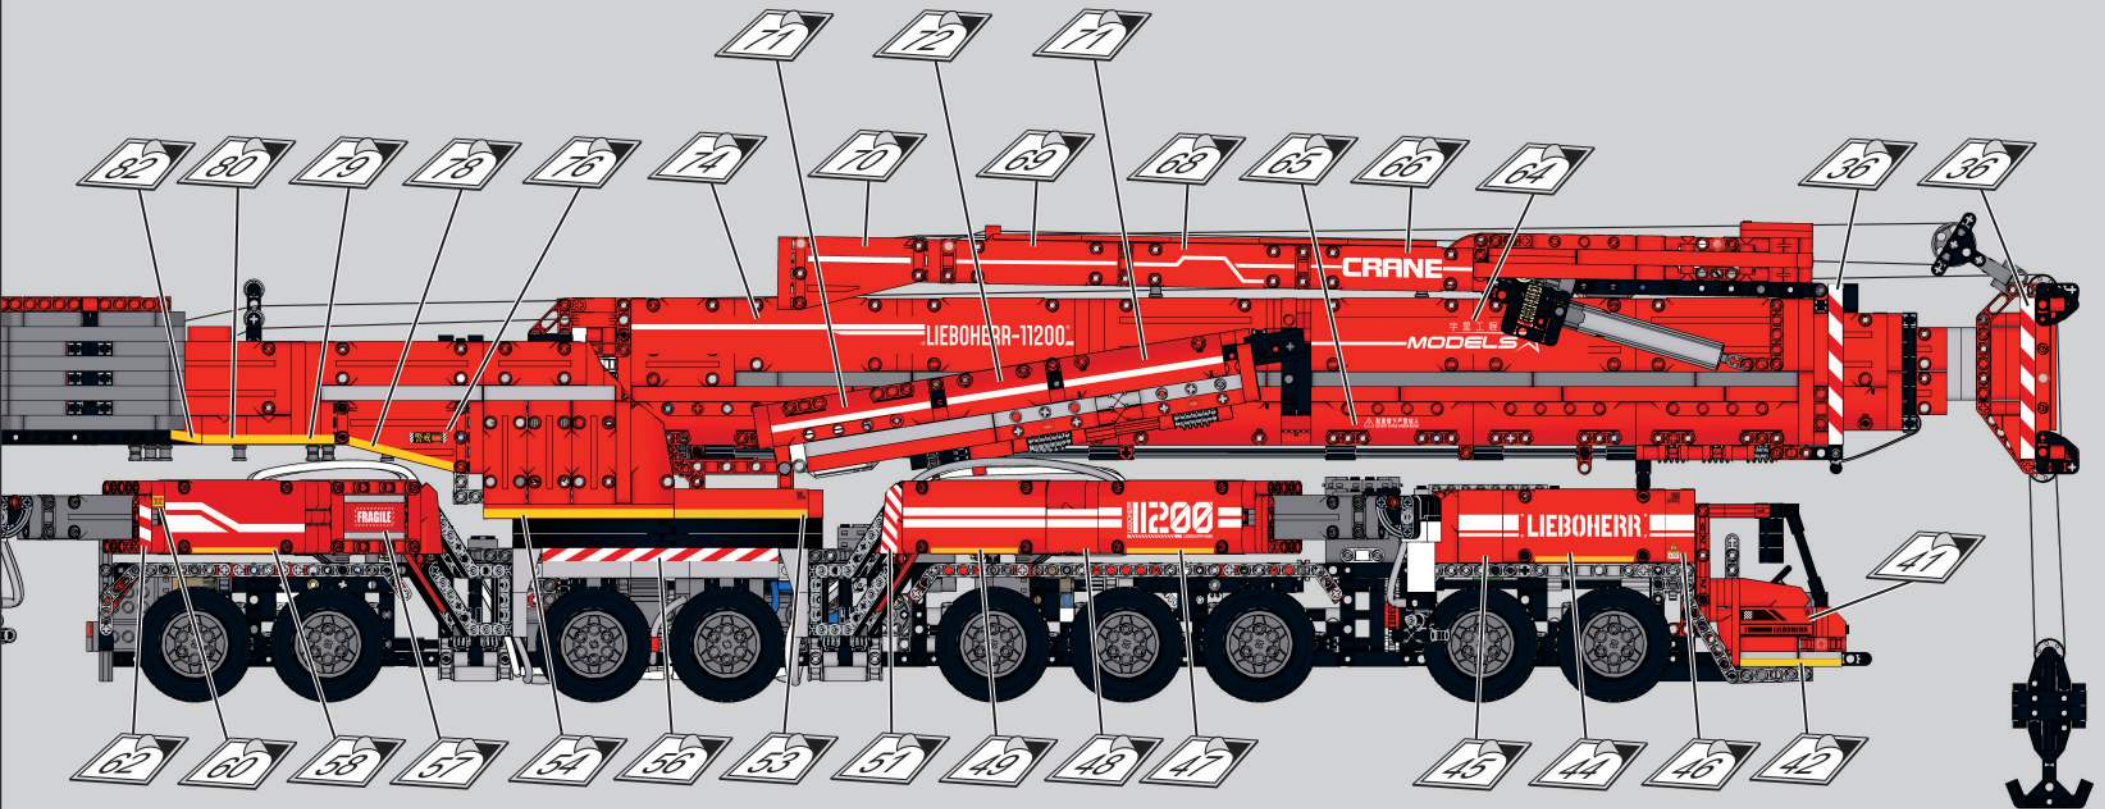

# 1575

15m

1576

移动此操作杆，控制大吊钩  
升起、下降  
Move this lever to control  
the lifting and lowering of  
the main hook.

1577

1578

1579

1580