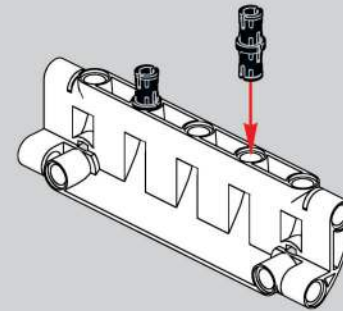

移动此操作杆(A轴),  
控制支撑臂伸缩。  
Move this lever (Axis B)  
to control the extension and  
retraction of the support arms.

1048

1049

1050

1051

1052

1053

1054