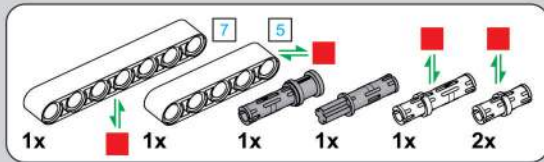

移动此操作杆(A轴),  
控制支撑臂伸缩。  
Move this lever (Axis B)  
to control the extension and  
retraction of the support arms.

1048

1049

1050

1051

1052

1053

1054