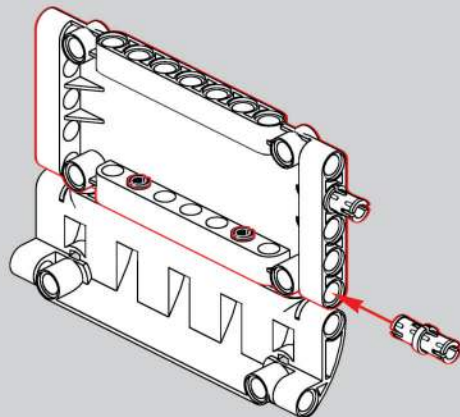

移动此操作杆(A轴),  
控制支撑臂伸缩。  
Move this lever (Axis B)  
to control the extension and  
retraction of the support arms.

1048

1049

1050

1051

1052

1053

1054