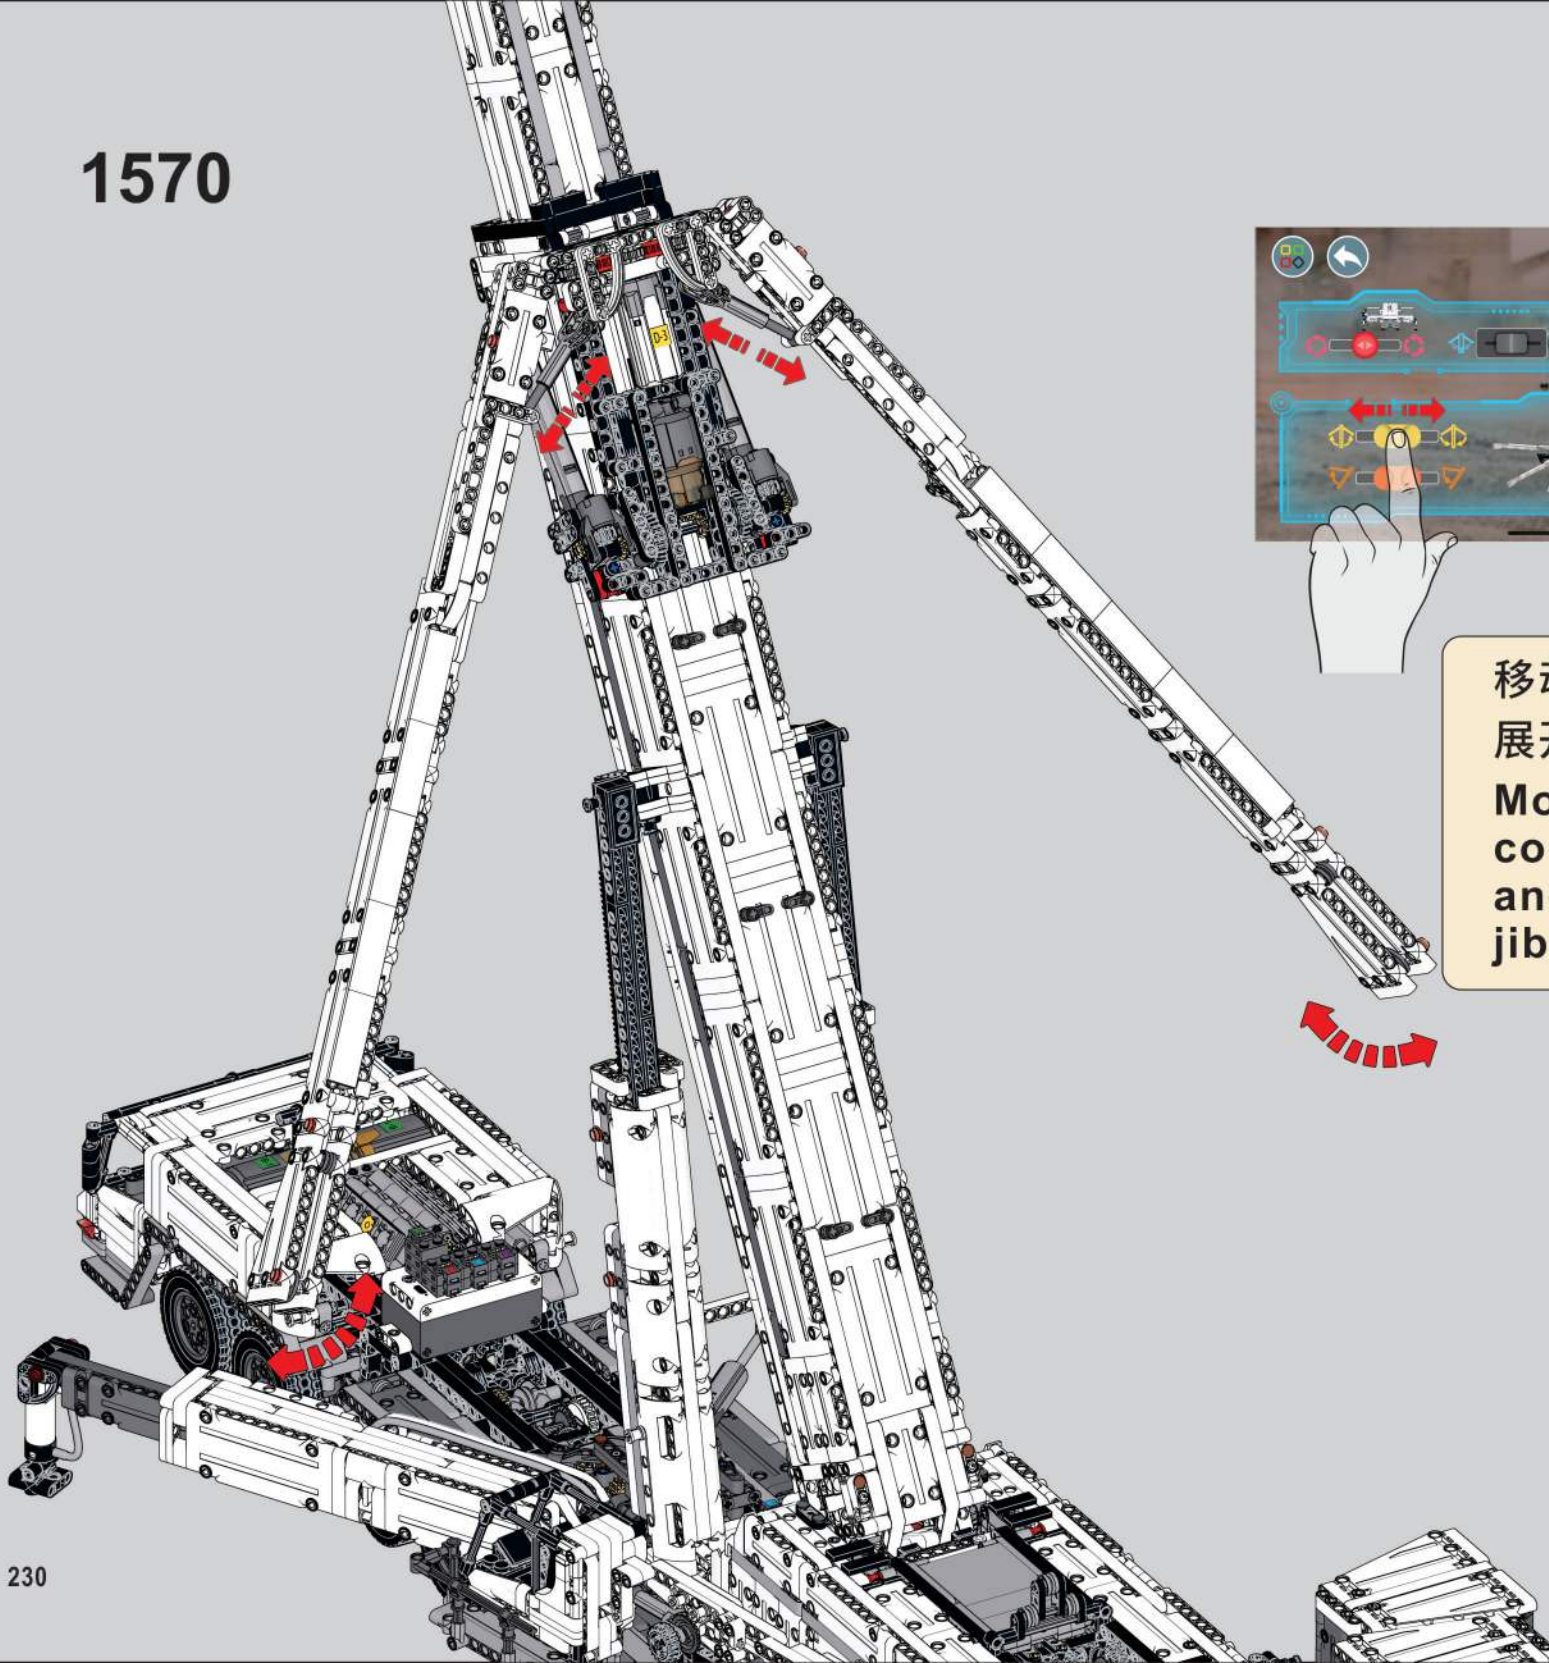

1570

移动此操作杆, 控制飞臂  
展开、收缩  
Move this lever to  
control the extension  
and retraction of the  
jib arm.

1571

移动此操作杆, 控制飞臂升起、下降  
Move this lever to control the raising and lowering of the jib arm.

1572

1573