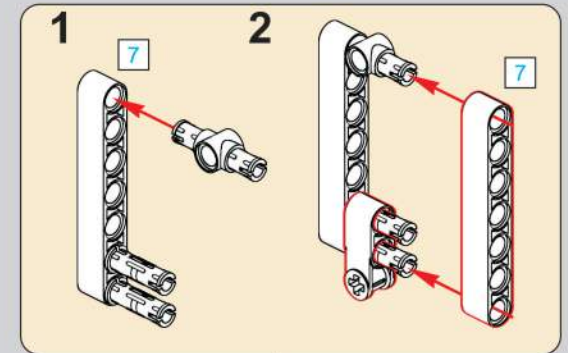

移动此操作杆(A轴),  
控制支撑臂伸缩。  
Move this lever (Axis B)  
to control the extension and  
retraction of the support arms.

1048

1049

1050

1051

1052

1053

1054