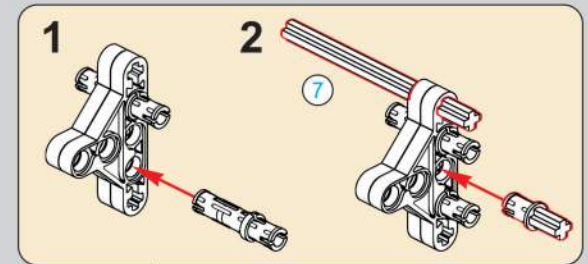

1185

1186

1187

1188

1189

1190