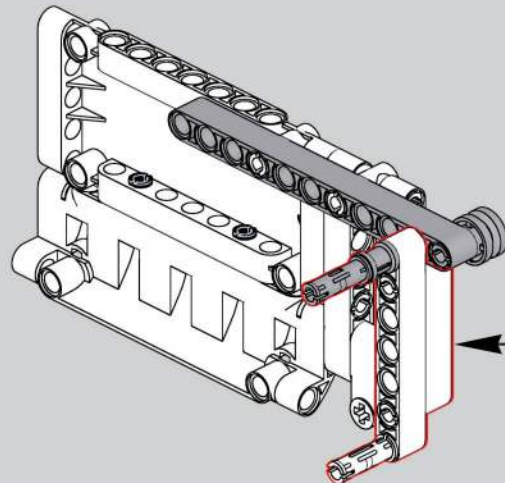

移动此操作杆(A轴),  
控制支撑臂伸缩。  
Move this lever (Axis B)  
to control the extension and  
retraction of the support arms.

1048

1049

1050

1051

1052

1053

1054