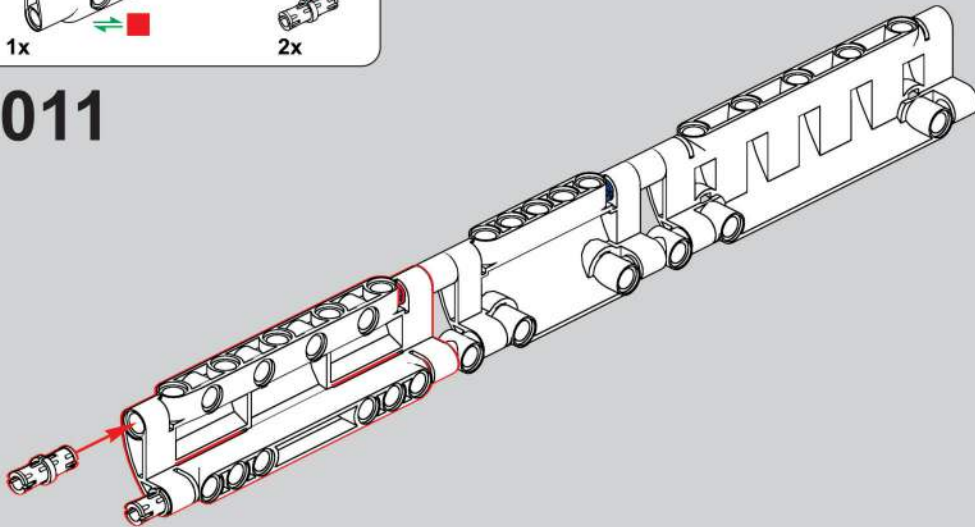

移动此操作杆(B轴),  
 控制支撑臂伸缩。  
 Move this lever (Axis B)  
 to control the extension and  
 retraction of the support arms.

1009

1010

1011

1012

2x