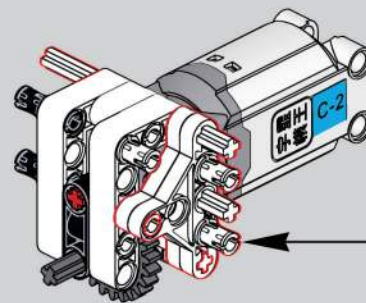

1185

1186

1187

1188

1189

1190