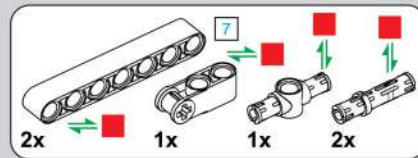

移动此操作杆(A轴),  
控制支撑臂伸缩。  
Move this lever (Axis B)  
to control the extension and  
retraction of the support arms.

1048

1049

1050

1051

1052

1053

1054