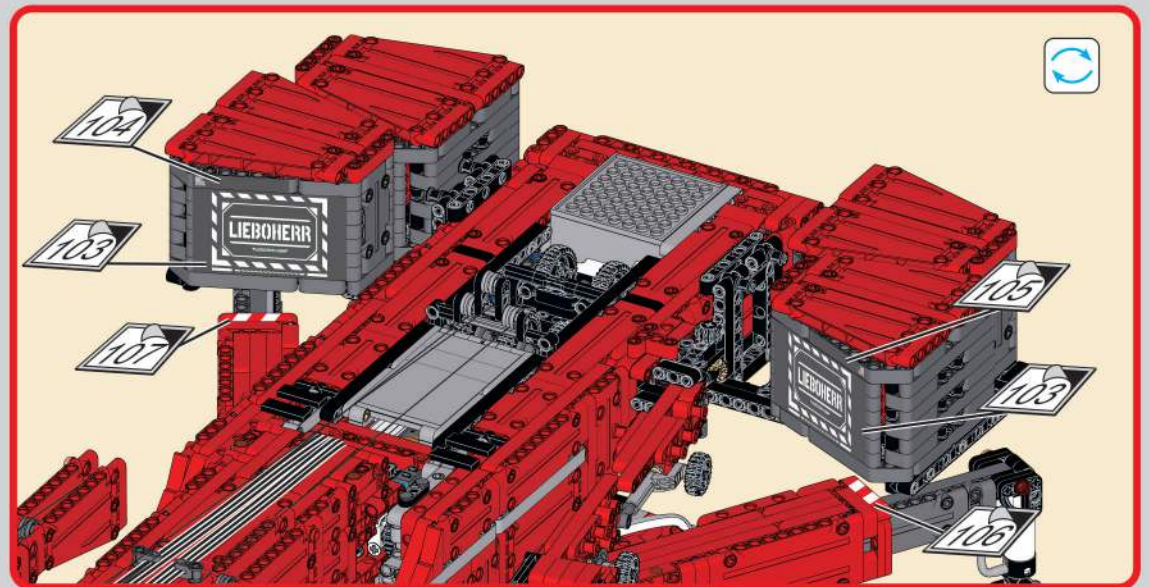

# 1575

15m

1576

移动此操作杆，控制大吊钩  
升起、下降  
Move this lever to control  
the lifting and lowering of  
the main hook.

1577

1578

1579

1580