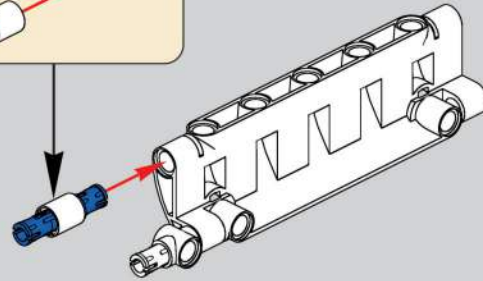

移动此操作杆(B轴),  
 控制支撑臂伸缩。  
 Move this lever (Axis B)  
 to control the extension and  
 retraction of the support arms.

1009

1010

1011

1012

2x