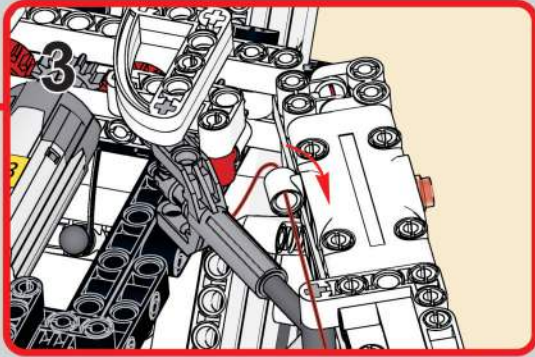

1570

移动此操作杆, 控制飞臂  
展开、收缩  
Move this lever to  
control the extension  
and retraction of the  
jib arm.

1571

移动此操作杆, 控制飞臂升起、下降  
Move this lever to control the raising and lowering of the jib arm.

1572

1573