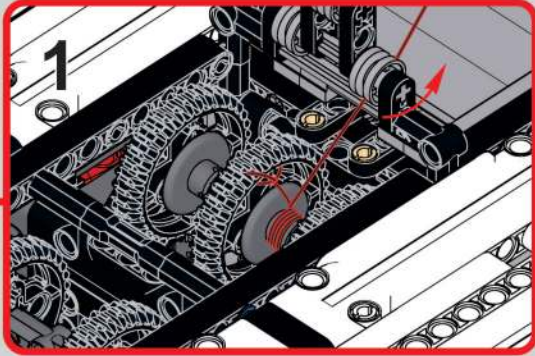

1570

移动此操作杆, 控制飞臂  
展开、收缩  
Move this lever to  
control the extension  
and retraction of the  
jib arm.

1571

移动此操作杆, 控制飞臂升起、下降  
Move this lever to control the raising and lowering of the jib arm.

1572

1573