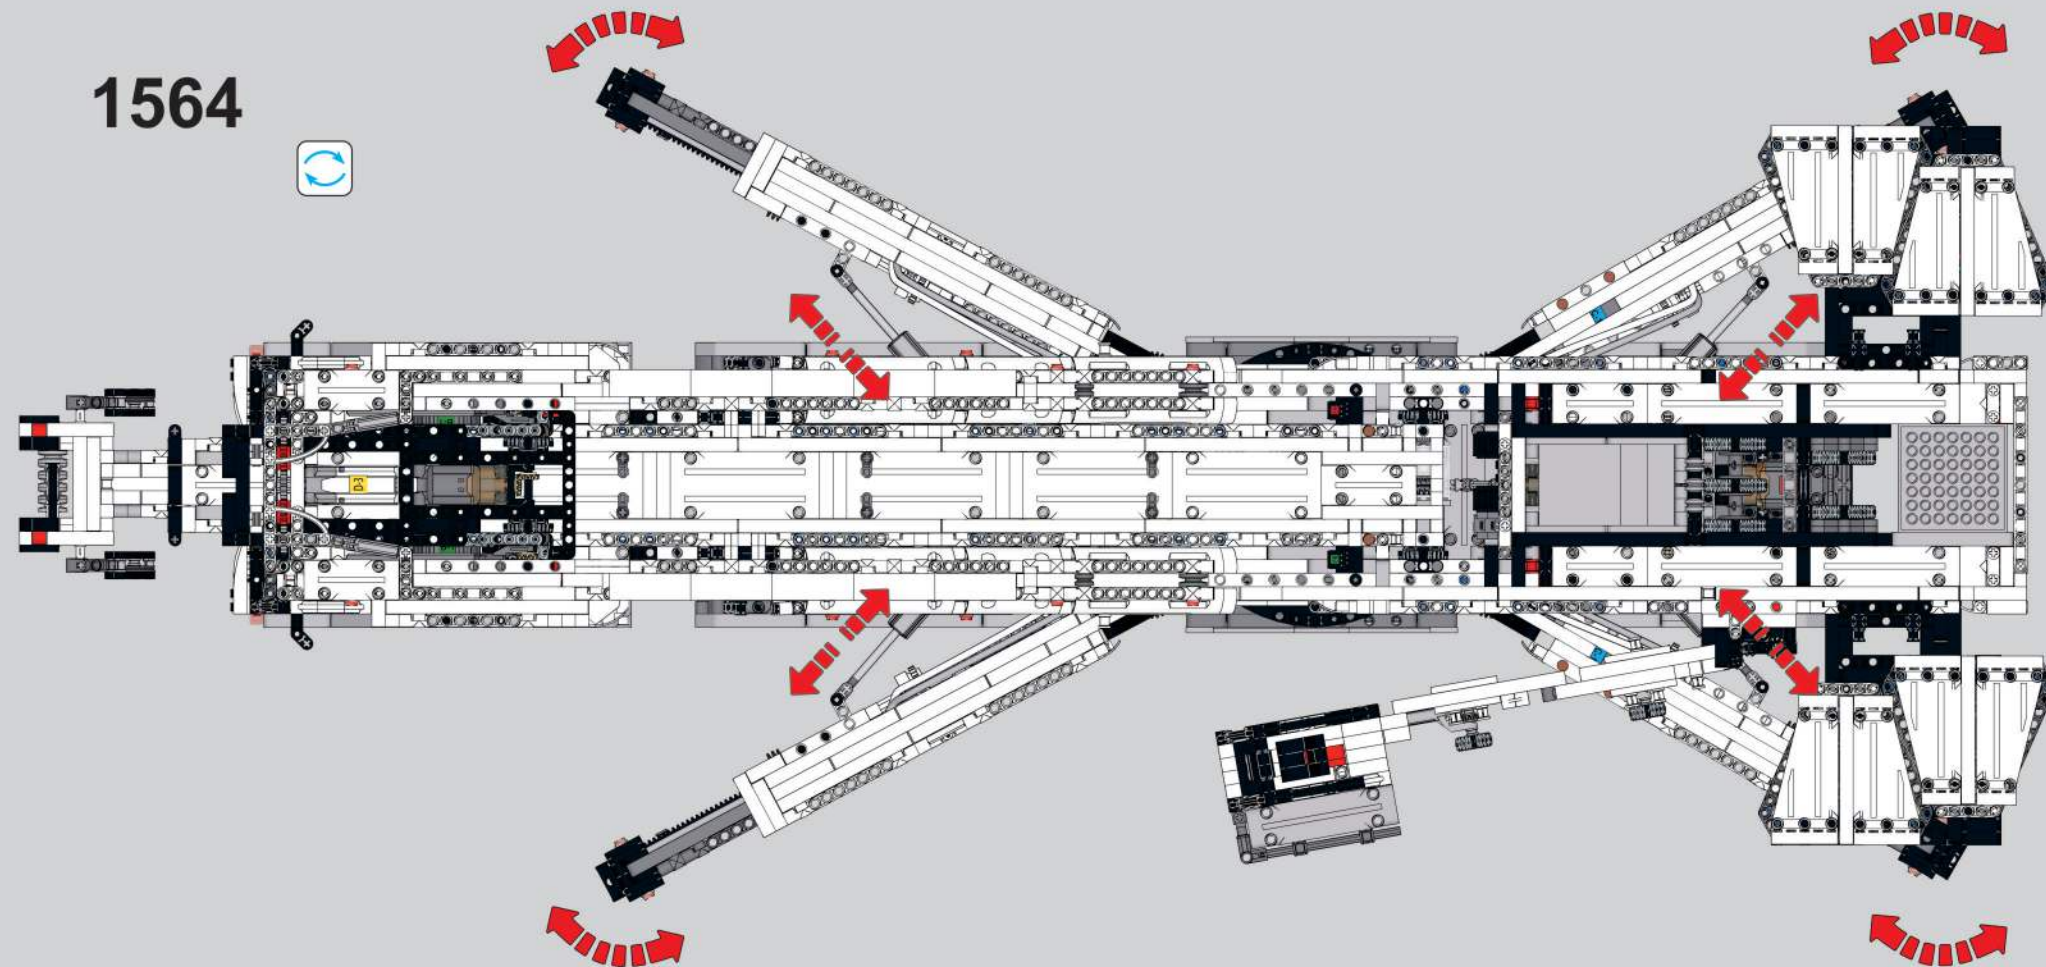

1564

移动此操作杆，控制支腿展开、停止、收回
Move this lever to control the expansion, stopping, and retraction of the support legs.