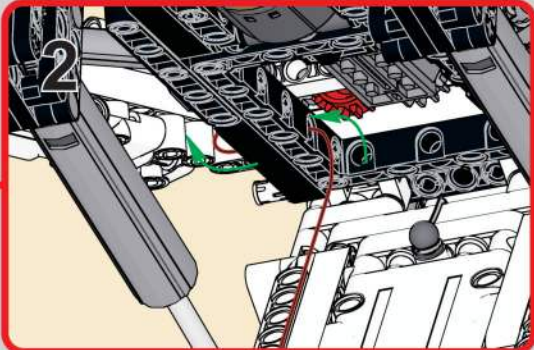

1570

移动此操作杆, 控制飞臂  
展开、收缩  
Move this lever to  
control the extension  
and retraction of the  
jib arm.

1571

移动此操作杆, 控制飞臂升起、下降  
Move this lever to control the raising and lowering of the jib arm.

1572

1573