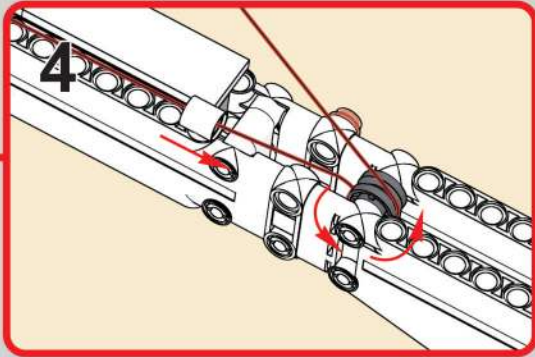

1570

移动此操作杆, 控制飞臂  
展开、收缩  
Move this lever to  
control the extension  
and retraction of the  
jib arm.

1571

移动此操作杆, 控制飞臂升起、下降  
Move this lever to control the raising and lowering of the jib arm.

1572

1573