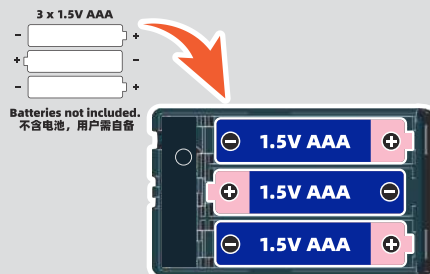

# BATTERY BOX CHECK | 电池盒测试

①

②

③

Caution: Please check the plug orientation and ensure the metal pins are properly aligned. Incorrect insertion may damage the circuit.  
请注意插头方向及金属针点的位置，反插会造成电路损坏。

④

⑤

⑥