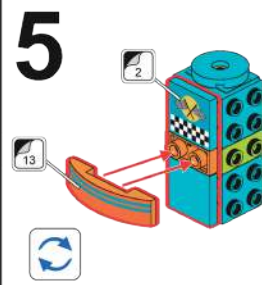

* 售后问题
* 拼装问题
* 技术支持

Pantasy Customer Support

Missing parts or pieces problem?
Contact us via
global@pantasy.com

Pantasy Official Website

You can learn more about us.
Shop@ www.pantasy.com

Follow us