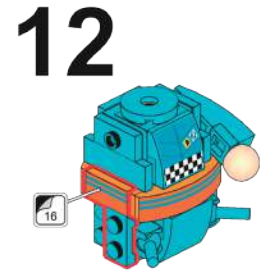

* 售后问题
* 拼装问题
* 技术支持

Pantasy Customer Support

Missing parts or pieces problem?
Contact us via
global@pantasy.com

Pantasy Official Website

You can learn more about us.
Shop@ www.pantasy.com

Follow us