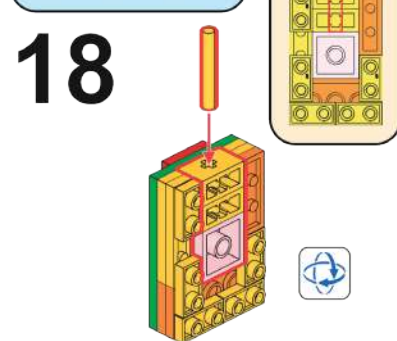

* 售后问题
* 拼装问题
* 技术支持

Pantasy Customer Support

Missing parts or pieces problem?
Contact us via
global@pantasy.com

Pantasy Official Website

You can learn more about us.
Shop@ www.pantasy.com

Follow us