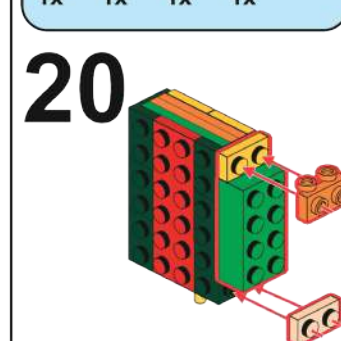

* 售后问题
* 拼装问题
* 技术支持

Pantasy Customer Support

Missing parts or pieces problem?
Contact us via
global@pantasy.com

Pantasy Official Website

You can learn more about us.
Shop@ www.pantasy.com

Follow us